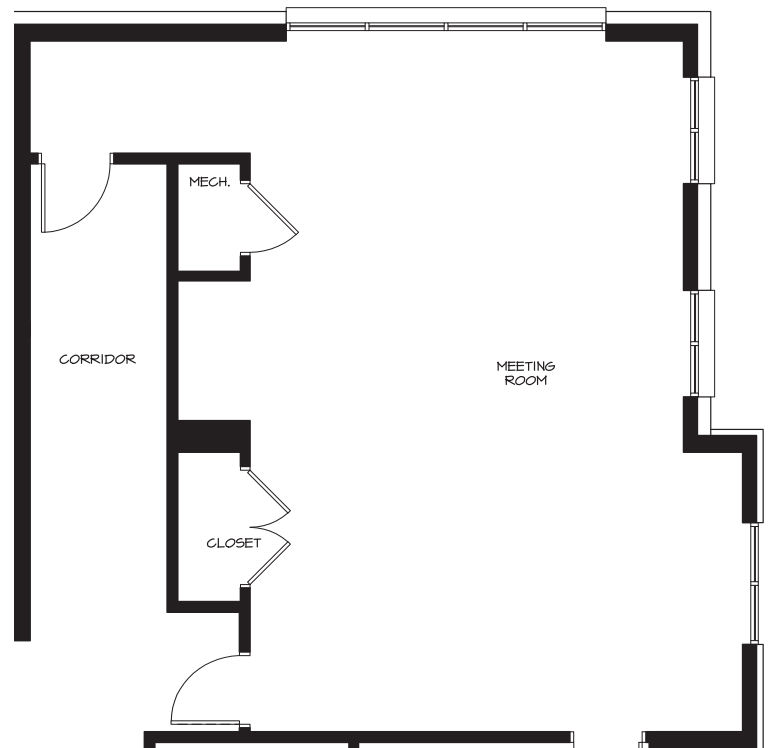

MEETING SPACE INFORMATION

INDOOR MEETING ROOM

THE SEWEE ROOM

Classroom or Chevron (2 per table)	24
Classroom or Chevron (3 per table)	36
Seated Banquet with Dance floor	N/A
Seated Banquet w/o Dance floor	32
Mixed Seating Reception	60
Boardroom	24
U-Shaped	24
Crescent Rounds	20
Theater	56

GLASS-ENCLOSED ROOFTOP ROOM

BRIDGEVIEW

Classroom or Chevron (2 per table)	52
Classroom or Chevron (3 per table)	78
Seated Banquet with Dance floor	60
Seated Banquet w/o Dance floor	96
Mixed Seating Reception (with balcony)	125
Boardroom	40
U-Shaped	44
Crescent Rounds	72
Theater	128