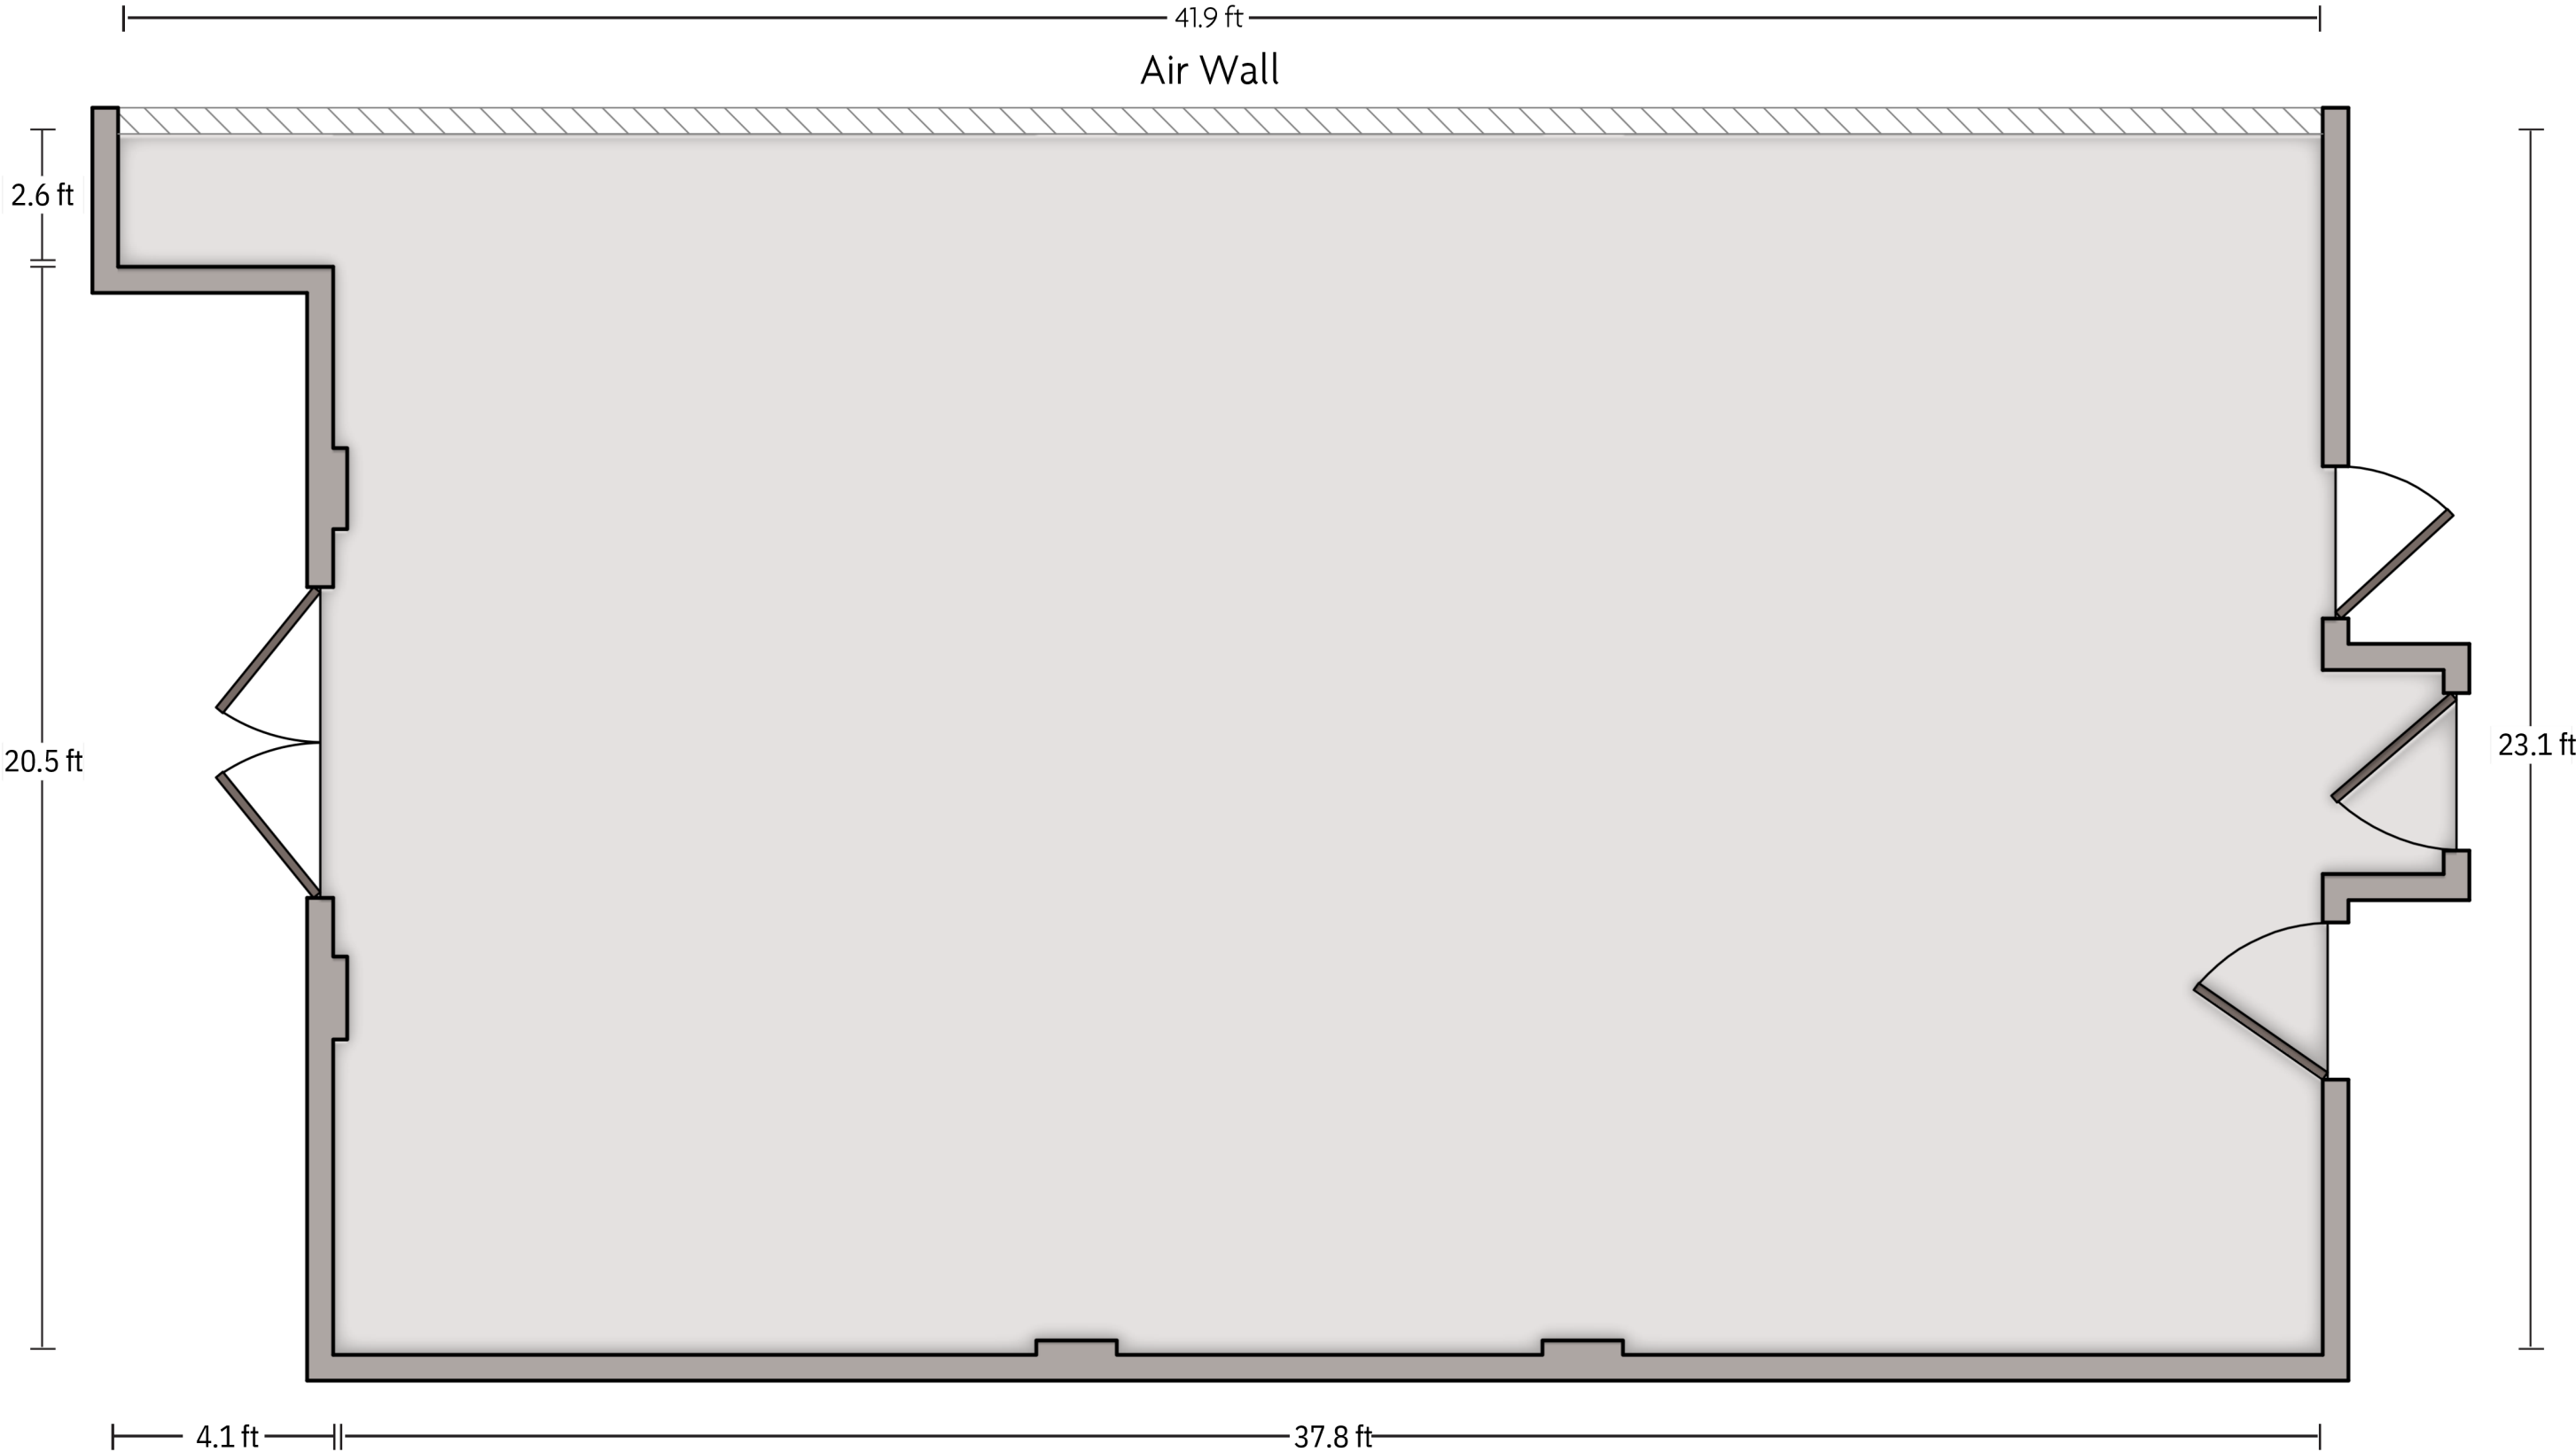

Crowne Plaza® Virginia Beach Town Center - Cannon Boardroom

CROWNE PLAZA®
— BY IHG —
Virginia Beach Town Center

LENGTH: 14.5 Ft WIDTH: 18 Ft HEIGHT: 8 Ft TOTAL SQUARE FEET: 394 Sq Ft MAXIMUM CAPACITY: 12 POWER OUTLETS: 6

*Multiple layout options available for this space.

LENGTH: 23.1 Ft WIDTH: 37.8 Ft HEIGHT: 11.4 Ft TOTAL SQUARE FEET: 891.2 Sq Ft MAXIMUM CAPACITY: 100 POWER OUTLETS: 5

LENGTH: 22.6 Ft WIDTH: 37.8 Ft HEIGHT: 11.4 Ft TOTAL SQUARE FEET: 880.8 Sq Ft MAXIMUM CAPACITY: 100 POWER OUTLETS: 2

LENGTH: 22.4 Ft WIDTH: 37.8 Ft HEIGHT: 11.4 Ft TOTAL SQUARE FEET: 864.1 Sq Ft MAXIMUM CAPACITY: 100 POWER OUTLETS: 5

LENGTH: 37.8 Ft WIDTH: 45.8 Ft HEIGHT: 11.4 Ft TOTAL SQUARE FEET: 1752 Sq Ft MAXIMUM CAPACITY: 200 POWER OUTLETS: 7

LENGTH: 37.8 Ft WIDTH: 45.1 Ft HEIGHT: 11.4 Ft TOTAL SQUARE FEET: 1726 Sq Ft MAXIMUM CAPACITY: 200 POWER OUTLETS: 7

LENGTH: 18.9 Ft WIDTH: 49.6 Ft HEIGHT: 11.4 Ft TOTAL SQUARE FEET: 922.7 Sq Ft MAXIMUM CAPACITY: 90 POWER OUTLETS: 10