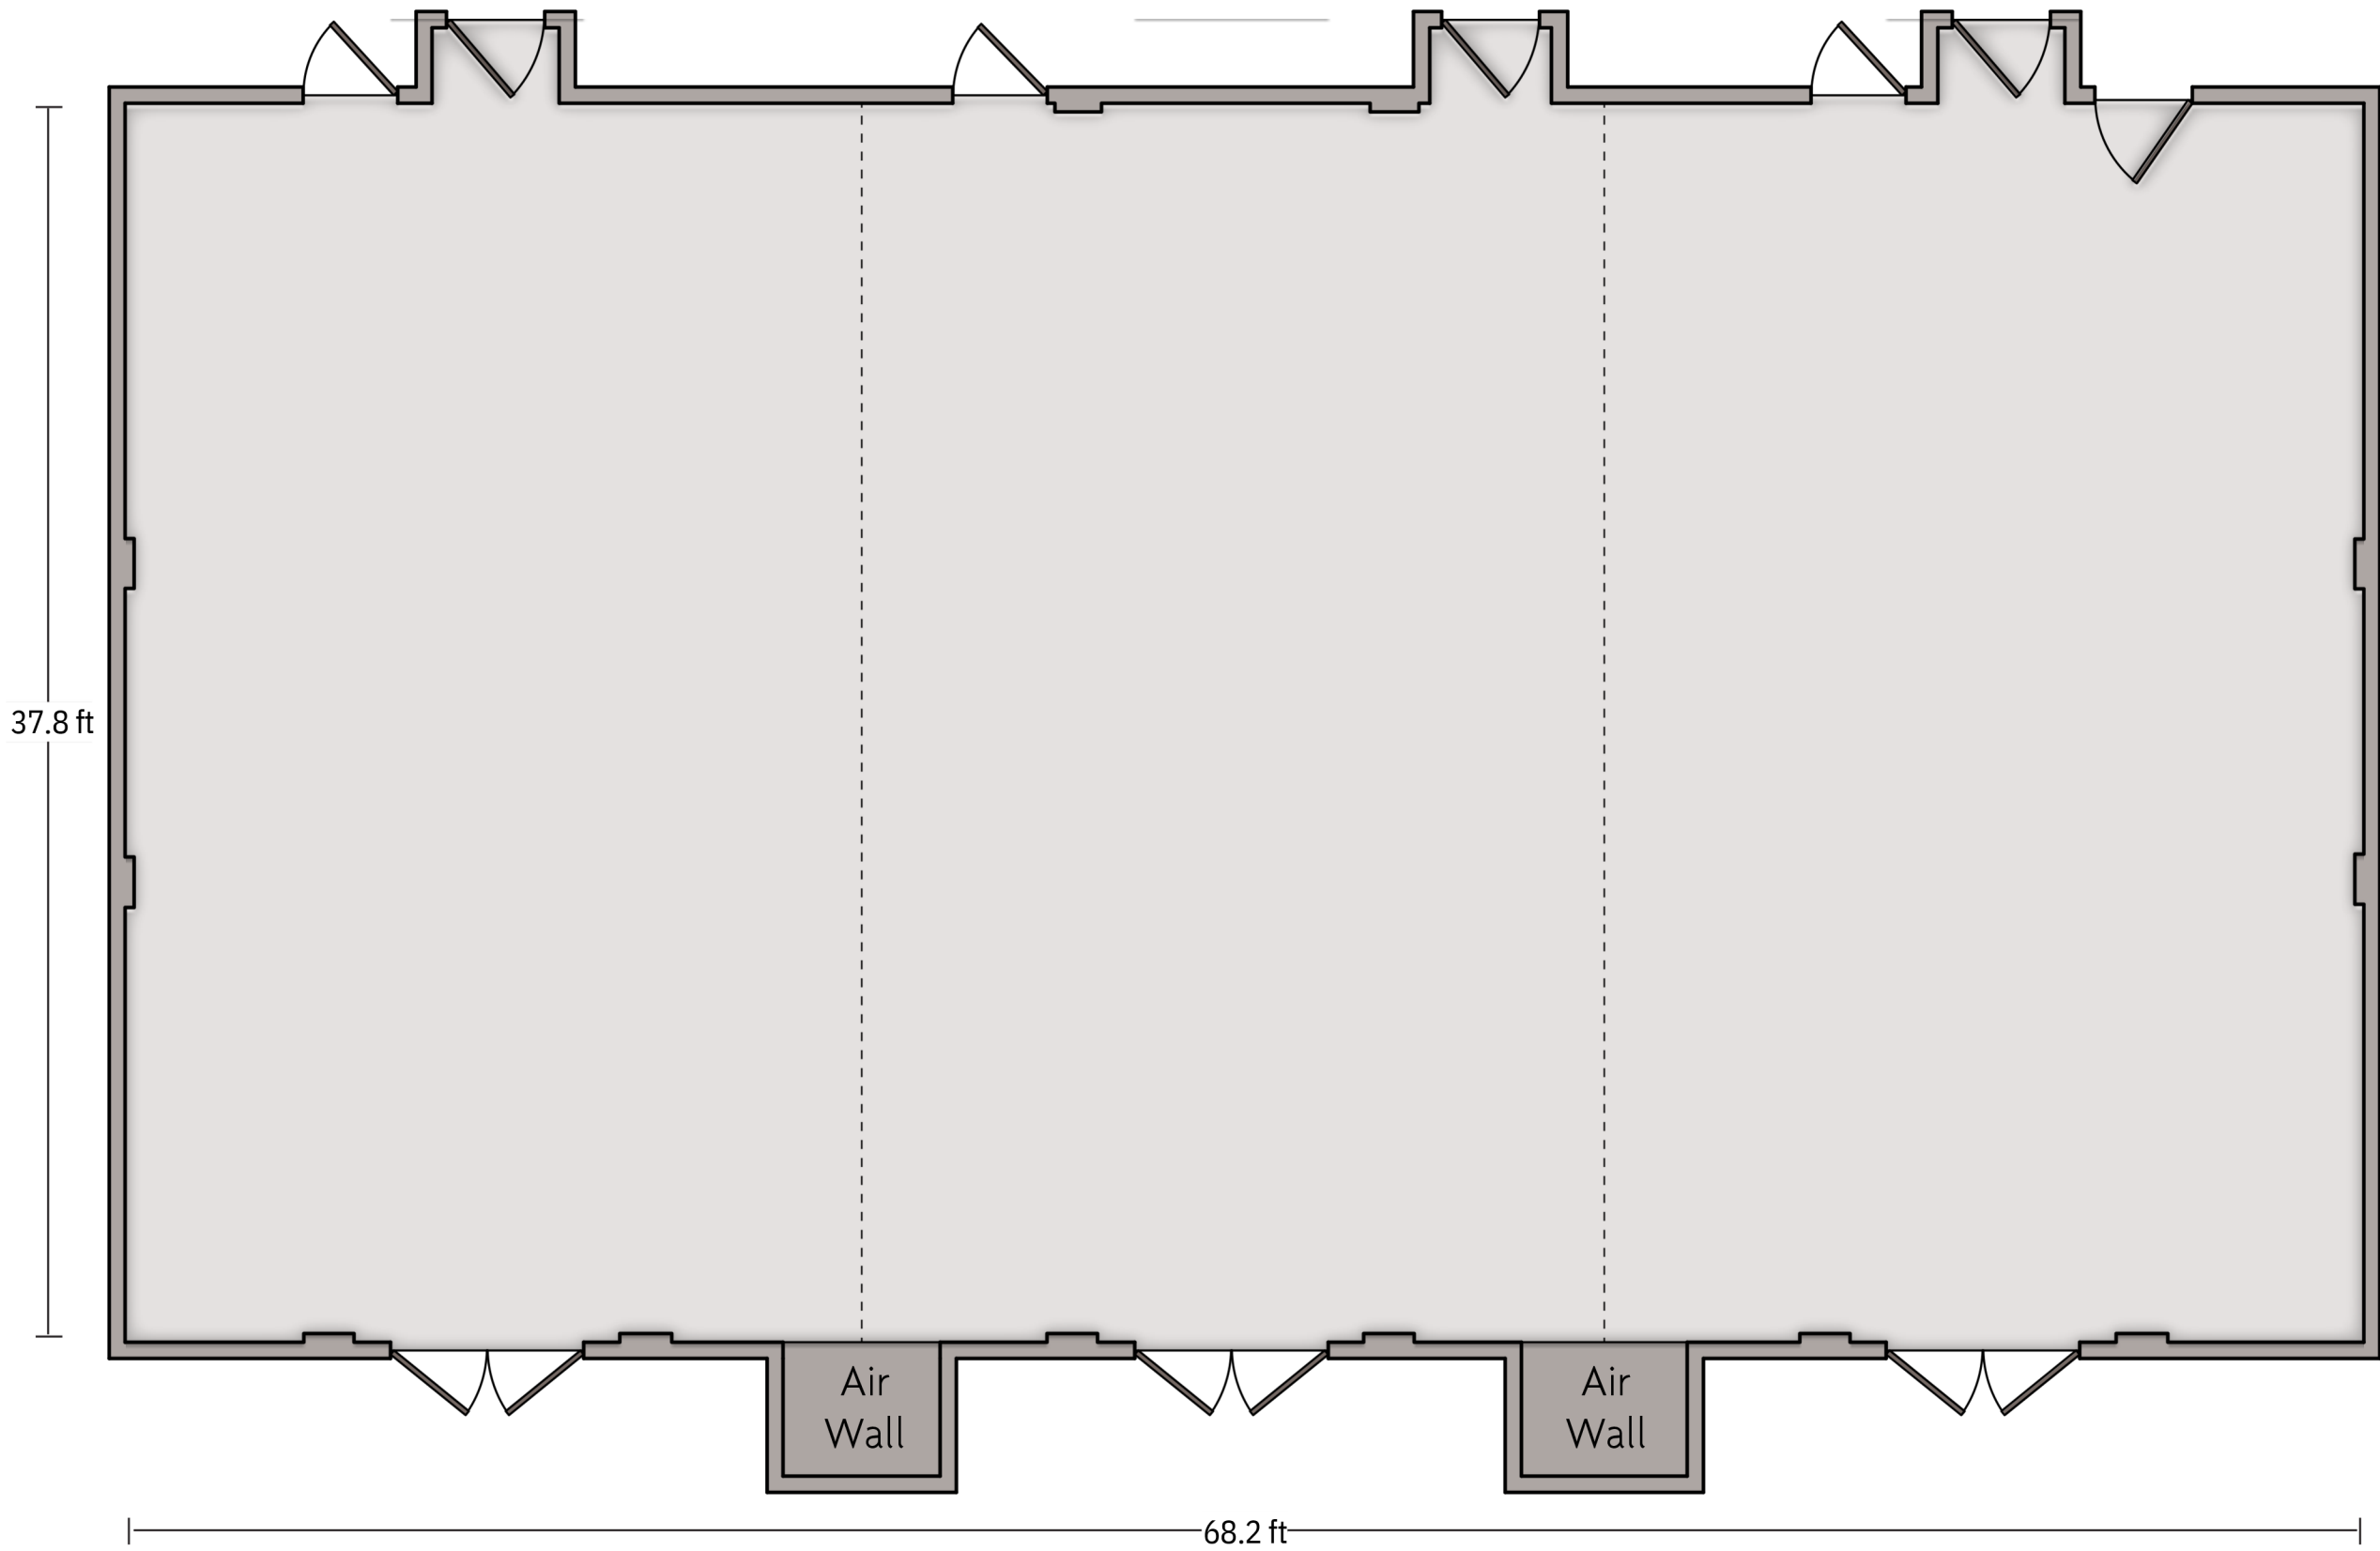

LENGTH: 37.8 Ft   WIDTH: 68.2 Ft   HEIGHT: 11.4 Ft   TOTAL SQUARE FEET: 2596.6 Sq Ft   MAXIMUM CAPACITY: 300   POWER OUTLETS: 13

4453 Bonney Rd. | Virginia Beach, VA 23462 | 757.473.1700

*Multiple layout options available for this space.