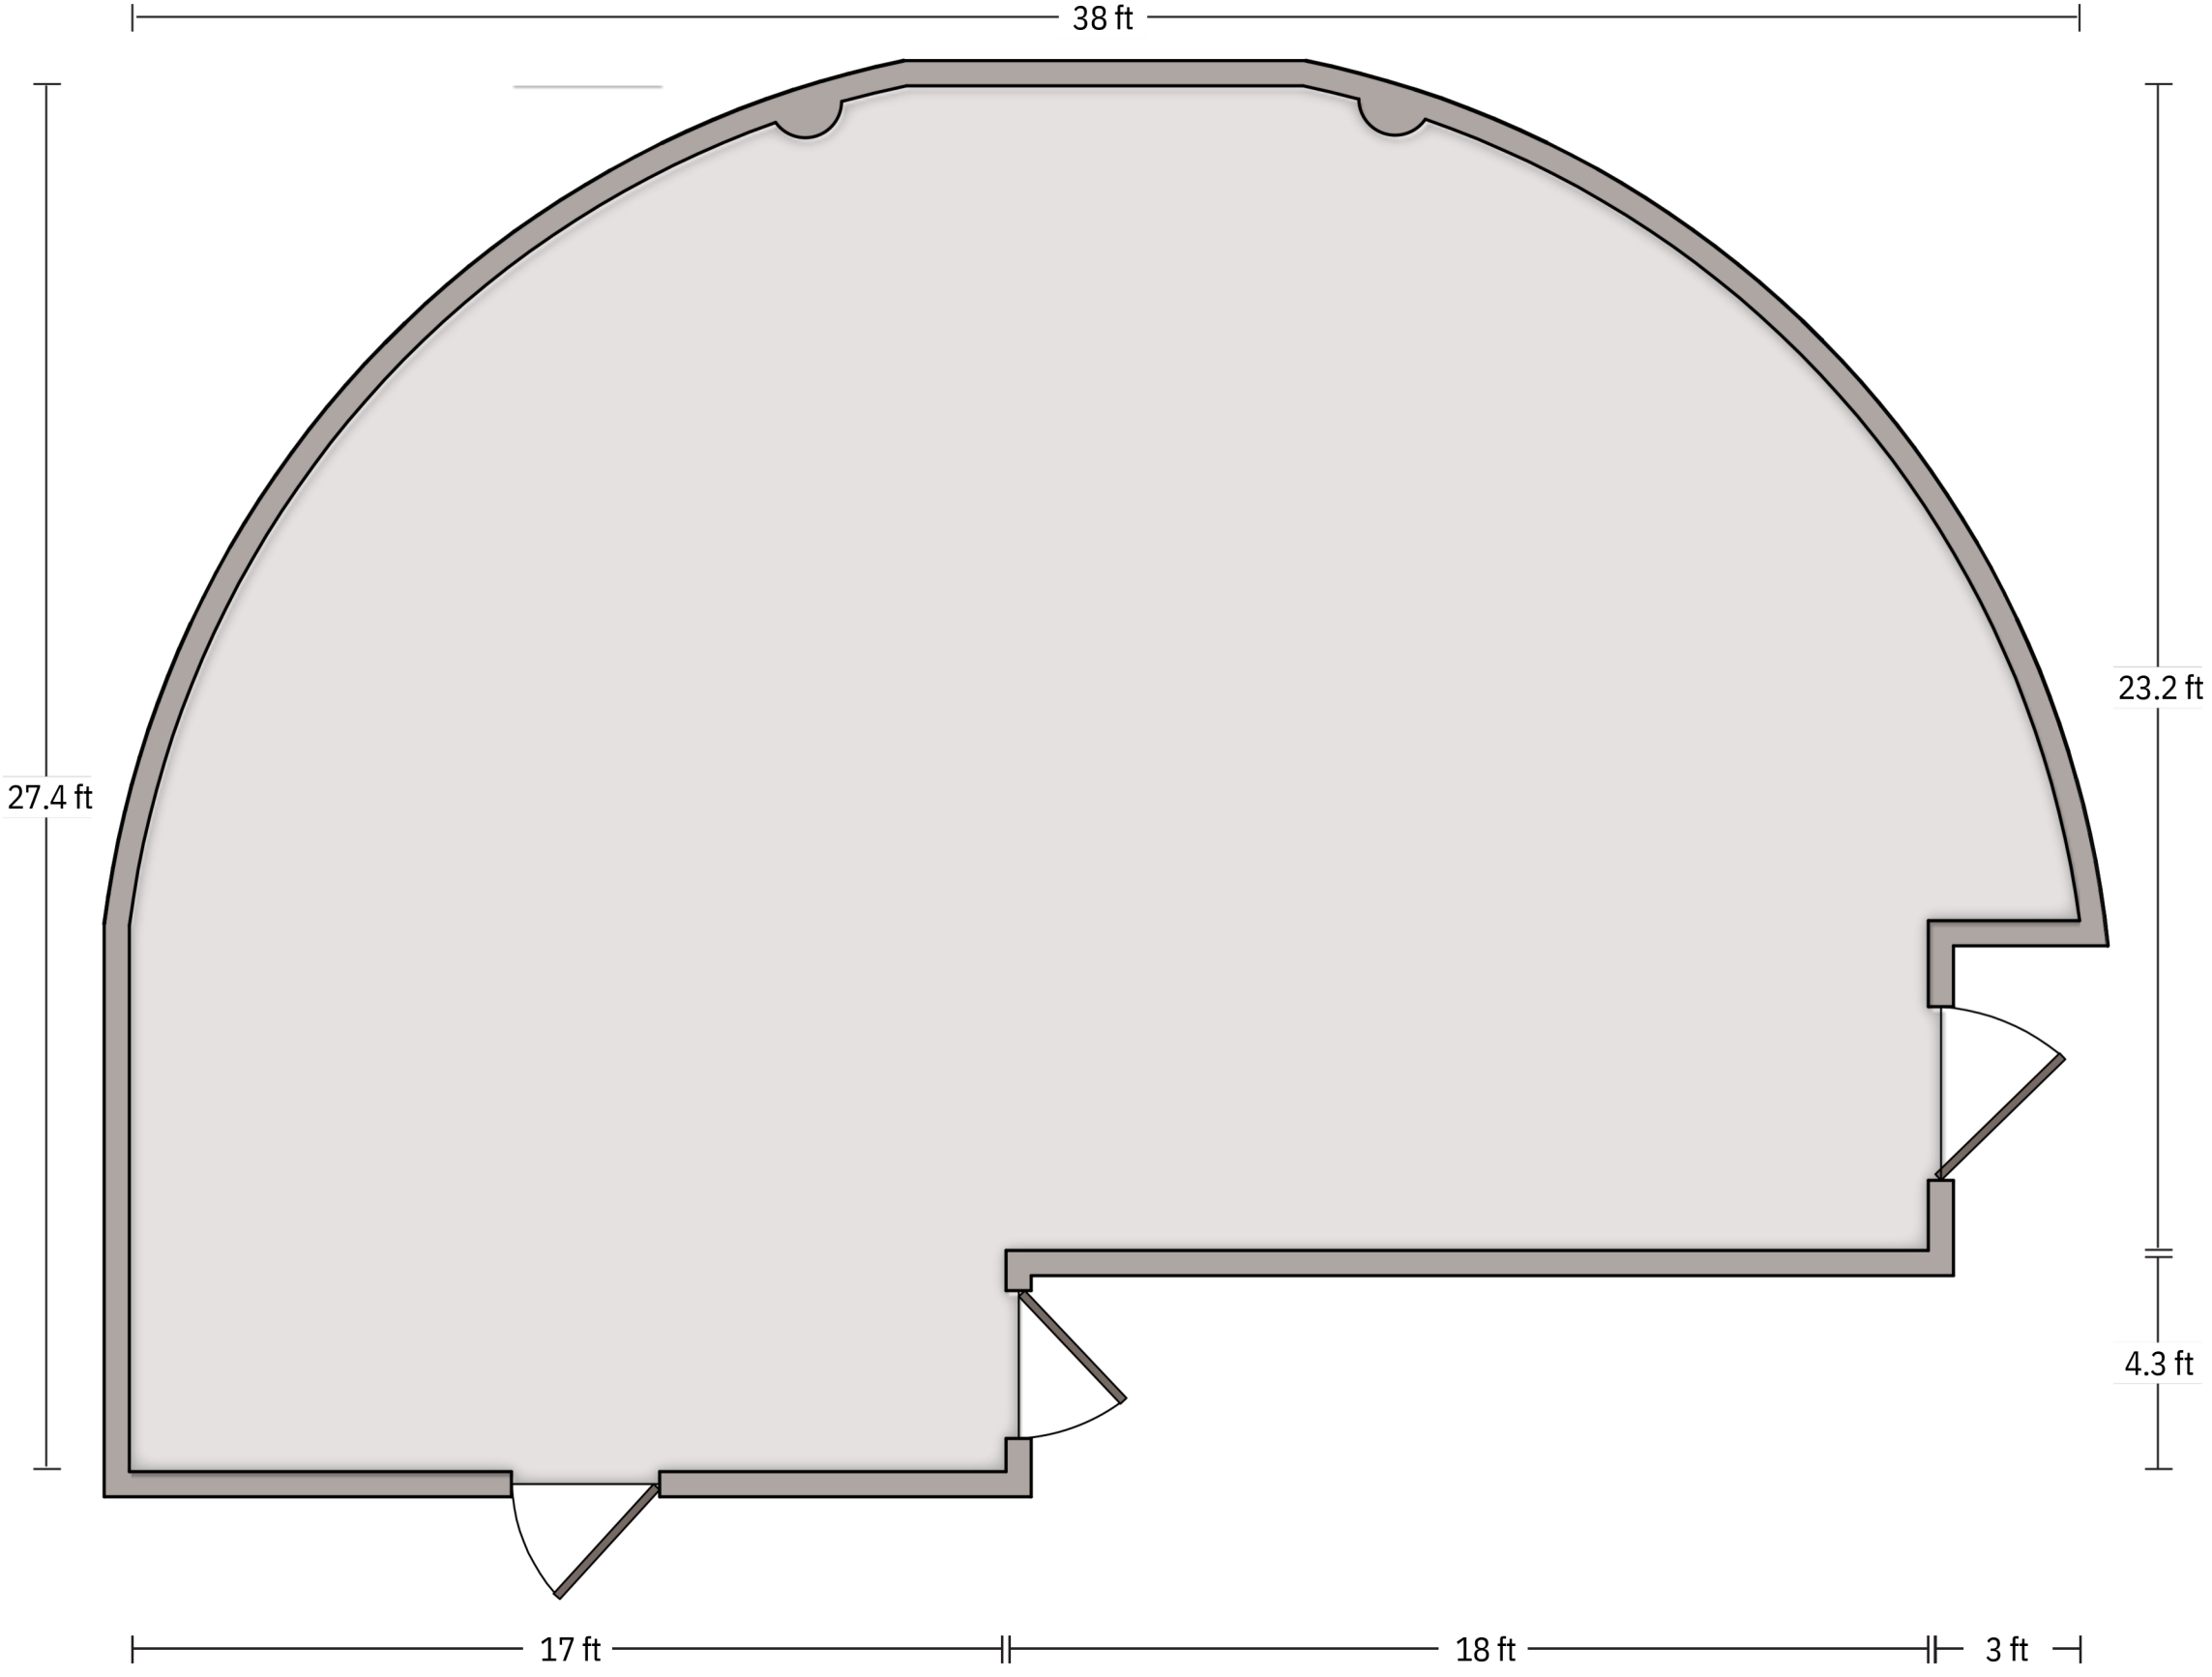

*Multiple layout options available for this space.

LENGTH: 23.1 Ft WIDTH: 37.8 Ft HEIGHT: 11.4 Ft TOTAL SQUARE FEET: 891.2 Sq Ft MAXIMUM CAPACITY: 100 POWER OUTLETS: 5

LENGTH: 22.6 Ft WIDTH: 37.8 Ft HEIGHT: 11.4 Ft TOTAL SQUARE FEET: 880.8 Sq Ft MAXIMUM CAPACITY: 100 POWER OUTLETS: 2

LENGTH: 22.4 Ft WIDTH: 37.8 Ft HEIGHT: 11.4 Ft TOTAL SQUARE FEET: 864.1 Sq Ft MAXIMUM CAPACITY: 100 POWER OUTLETS: 5

LENGTH: 37.8 Ft WIDTH: 45.8 Ft HEIGHT: 11.4 Ft TOTAL SQUARE FEET: 1752 Sq Ft MAXIMUM CAPACITY: 200 POWER OUTLETS: 7

LENGTH: 37.8 Ft WIDTH: 45.1 Ft HEIGHT: 11.4 Ft TOTAL SQUARE FEET: 1726 Sq Ft MAXIMUM CAPACITY: 200 POWER OUTLETS: 7

LENGTH: 18.9 Ft WIDTH: 49.6 Ft HEIGHT: 11.4 Ft TOTAL SQUARE FEET: 922.7 Sq Ft MAXIMUM CAPACITY: 90 POWER OUTLETS: 10

LENGTH: 18.4 Ft WIDTH: 73.4 Ft HEIGHT: 10.4 Ft TOTAL SQUARE FEET: 1218.8 Sq Ft MAXIMUM CAPACITY: 20 POWER OUTLETS: 7

LENGTH: 27.1 Ft WIDTH: 38 Ft HEIGHT: 8.7 Ft TOTAL SQUARE FEET: 782.3 Sq Ft MAXIMUM CAPACITY: 75 POWER OUTLETS: 26