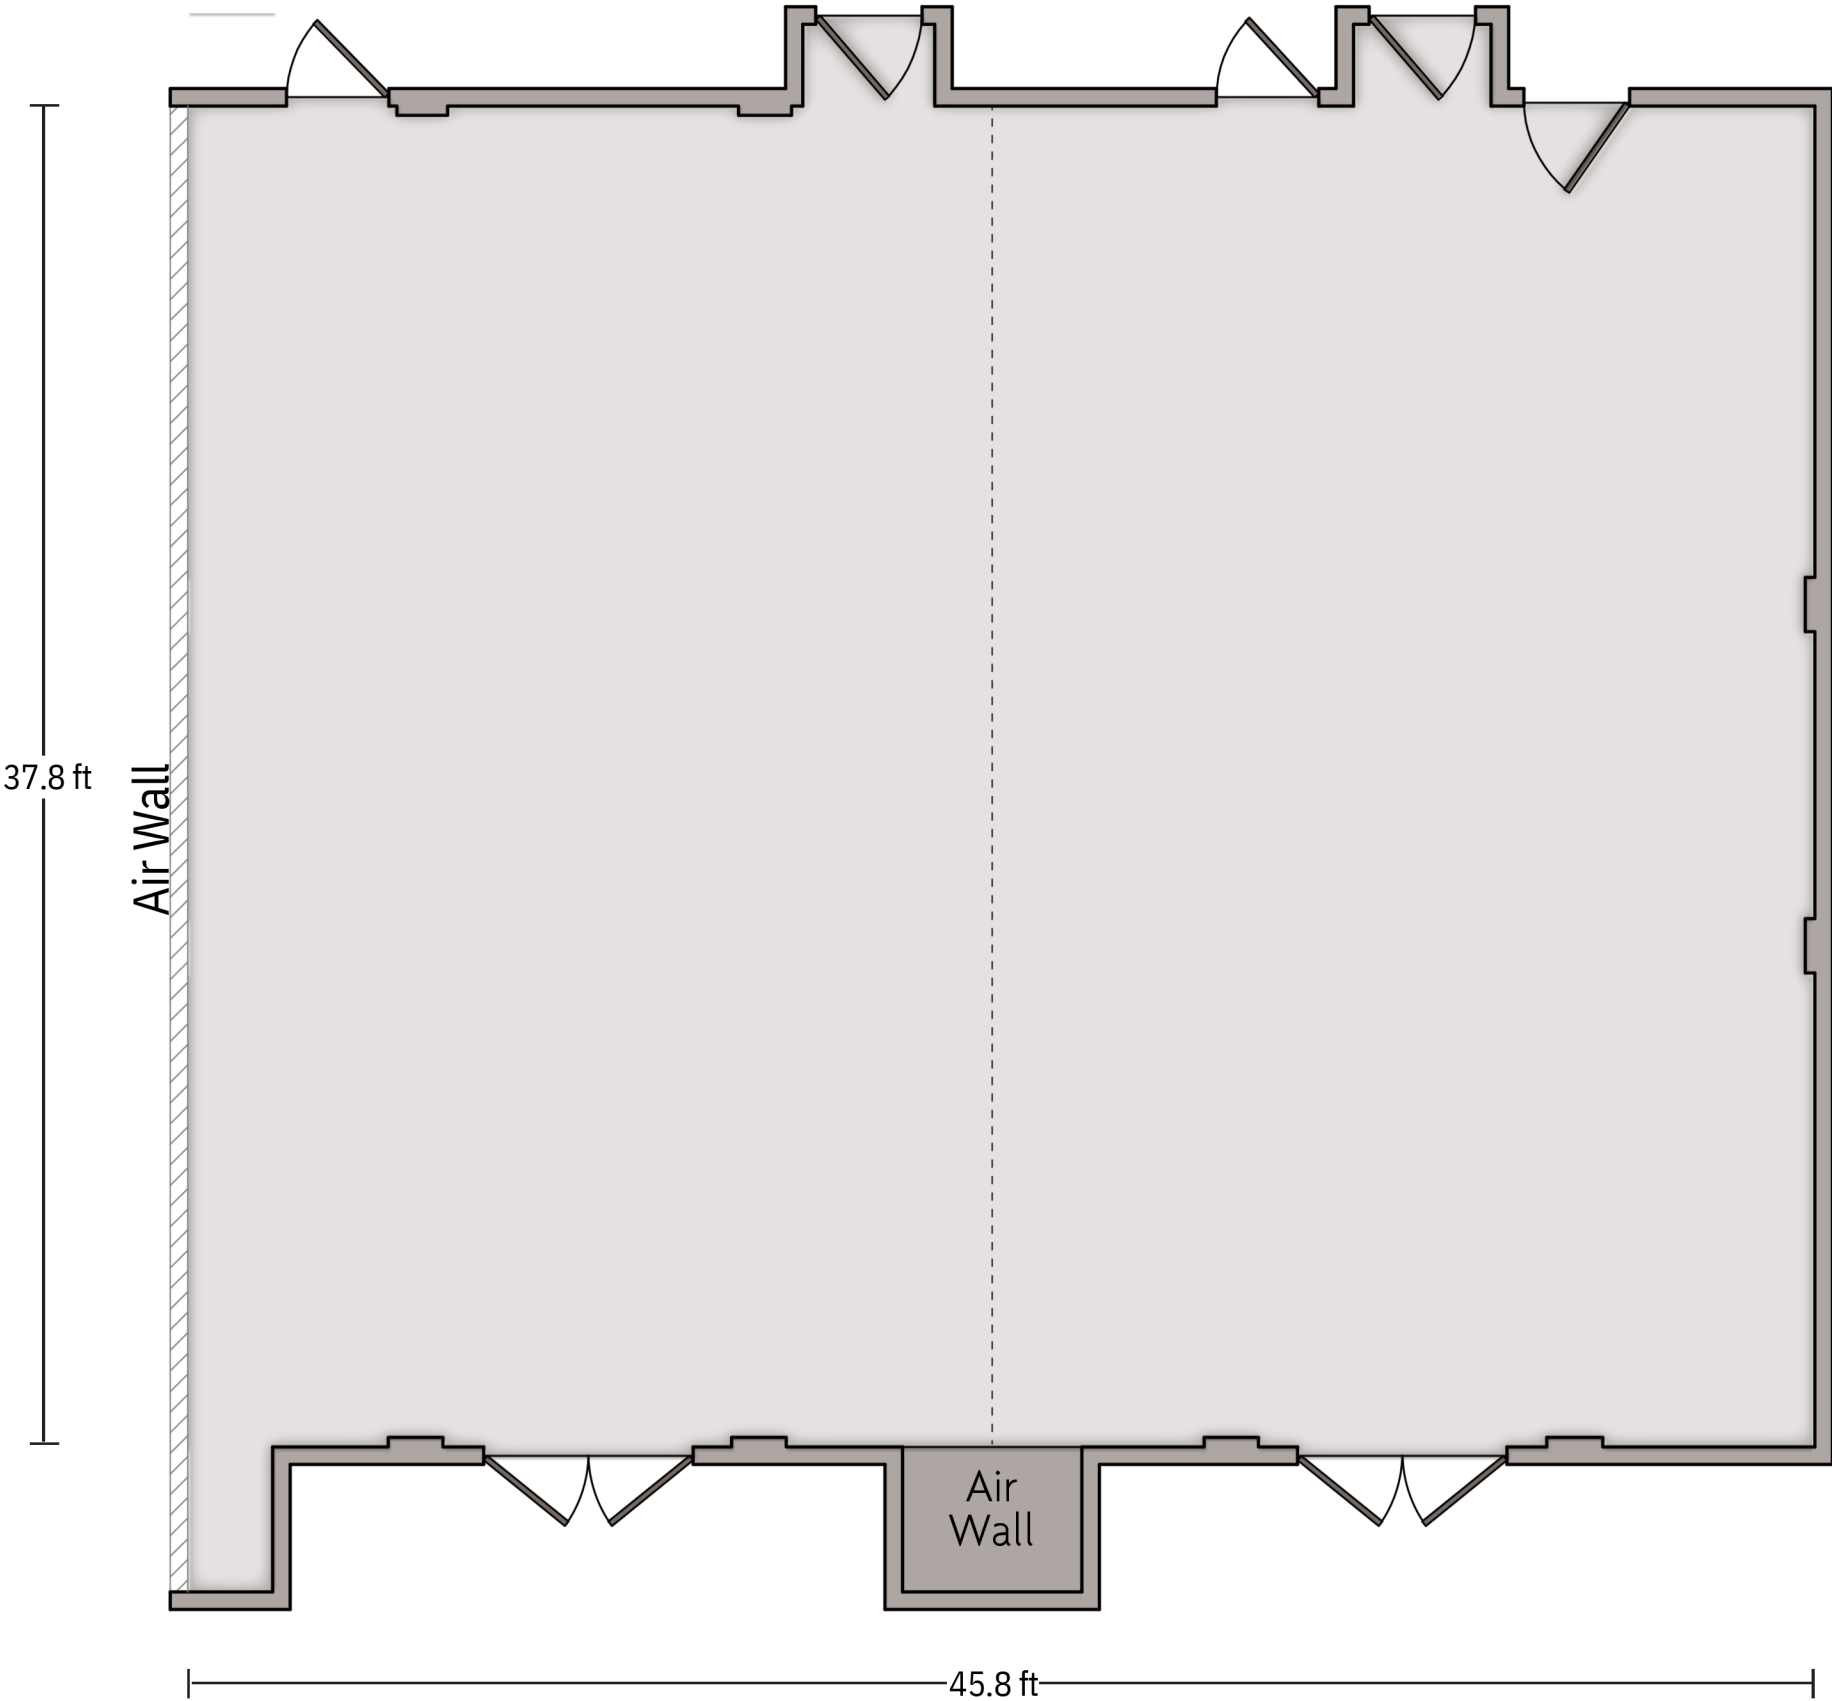

*Multiple layout options available for this space.

LENGTH: 23.1 Ft WIDTH: 37.8 Ft HEIGHT: 11.4 Ft TOTAL SQUARE FEET: 891.2 Sq Ft MAXIMUM CAPACITY: 100 POWER OUTLETS: 5

LENGTH: 22.6 Ft WIDTH: 37.8 Ft HEIGHT: 11.4 Ft TOTAL SQUARE FEET: 880.8 Sq Ft MAXIMUM CAPACITY: 100 POWER OUTLETS: 2

LENGTH: 22.4 Ft WIDTH: 37.8 Ft HEIGHT: 11.4 Ft TOTAL SQUARE FEET: 864.1 Sq Ft MAXIMUM CAPACITY: 100 POWER OUTLETS: 5

LENGTH: 37.8 Ft WIDTH: 45.8 Ft HEIGHT: 11.4 Ft TOTAL SQUARE FEET: 1752 Sq Ft MAXIMUM CAPACITY: 200 POWER OUTLETS: 7

LENGTH: 37.8 Ft WIDTH: 45.1 Ft HEIGHT: 11.4 Ft TOTAL SQUARE FEET: 1726 Sq Ft MAXIMUM CAPACITY: 200 POWER OUTLETS: 7

LENGTH: 18.9 Ft WIDTH: 49.6 Ft HEIGHT: 11.4 Ft TOTAL SQUARE FEET: 922.7 Sq Ft MAXIMUM CAPACITY: 90 POWER OUTLETS: 10

LENGTH: 18.4 Ft WIDTH: 73.4 Ft HEIGHT: 10.4 Ft TOTAL SQUARE FEET: 1218.8 Sq Ft MAXIMUM CAPACITY: 20 POWER OUTLETS: 7

LENGTH: 27.1 Ft WIDTH: 38 Ft HEIGHT: 8.7 Ft TOTAL SQUARE FEET: 782.3 Sq Ft MAXIMUM CAPACITY: 75 POWER OUTLETS: 26