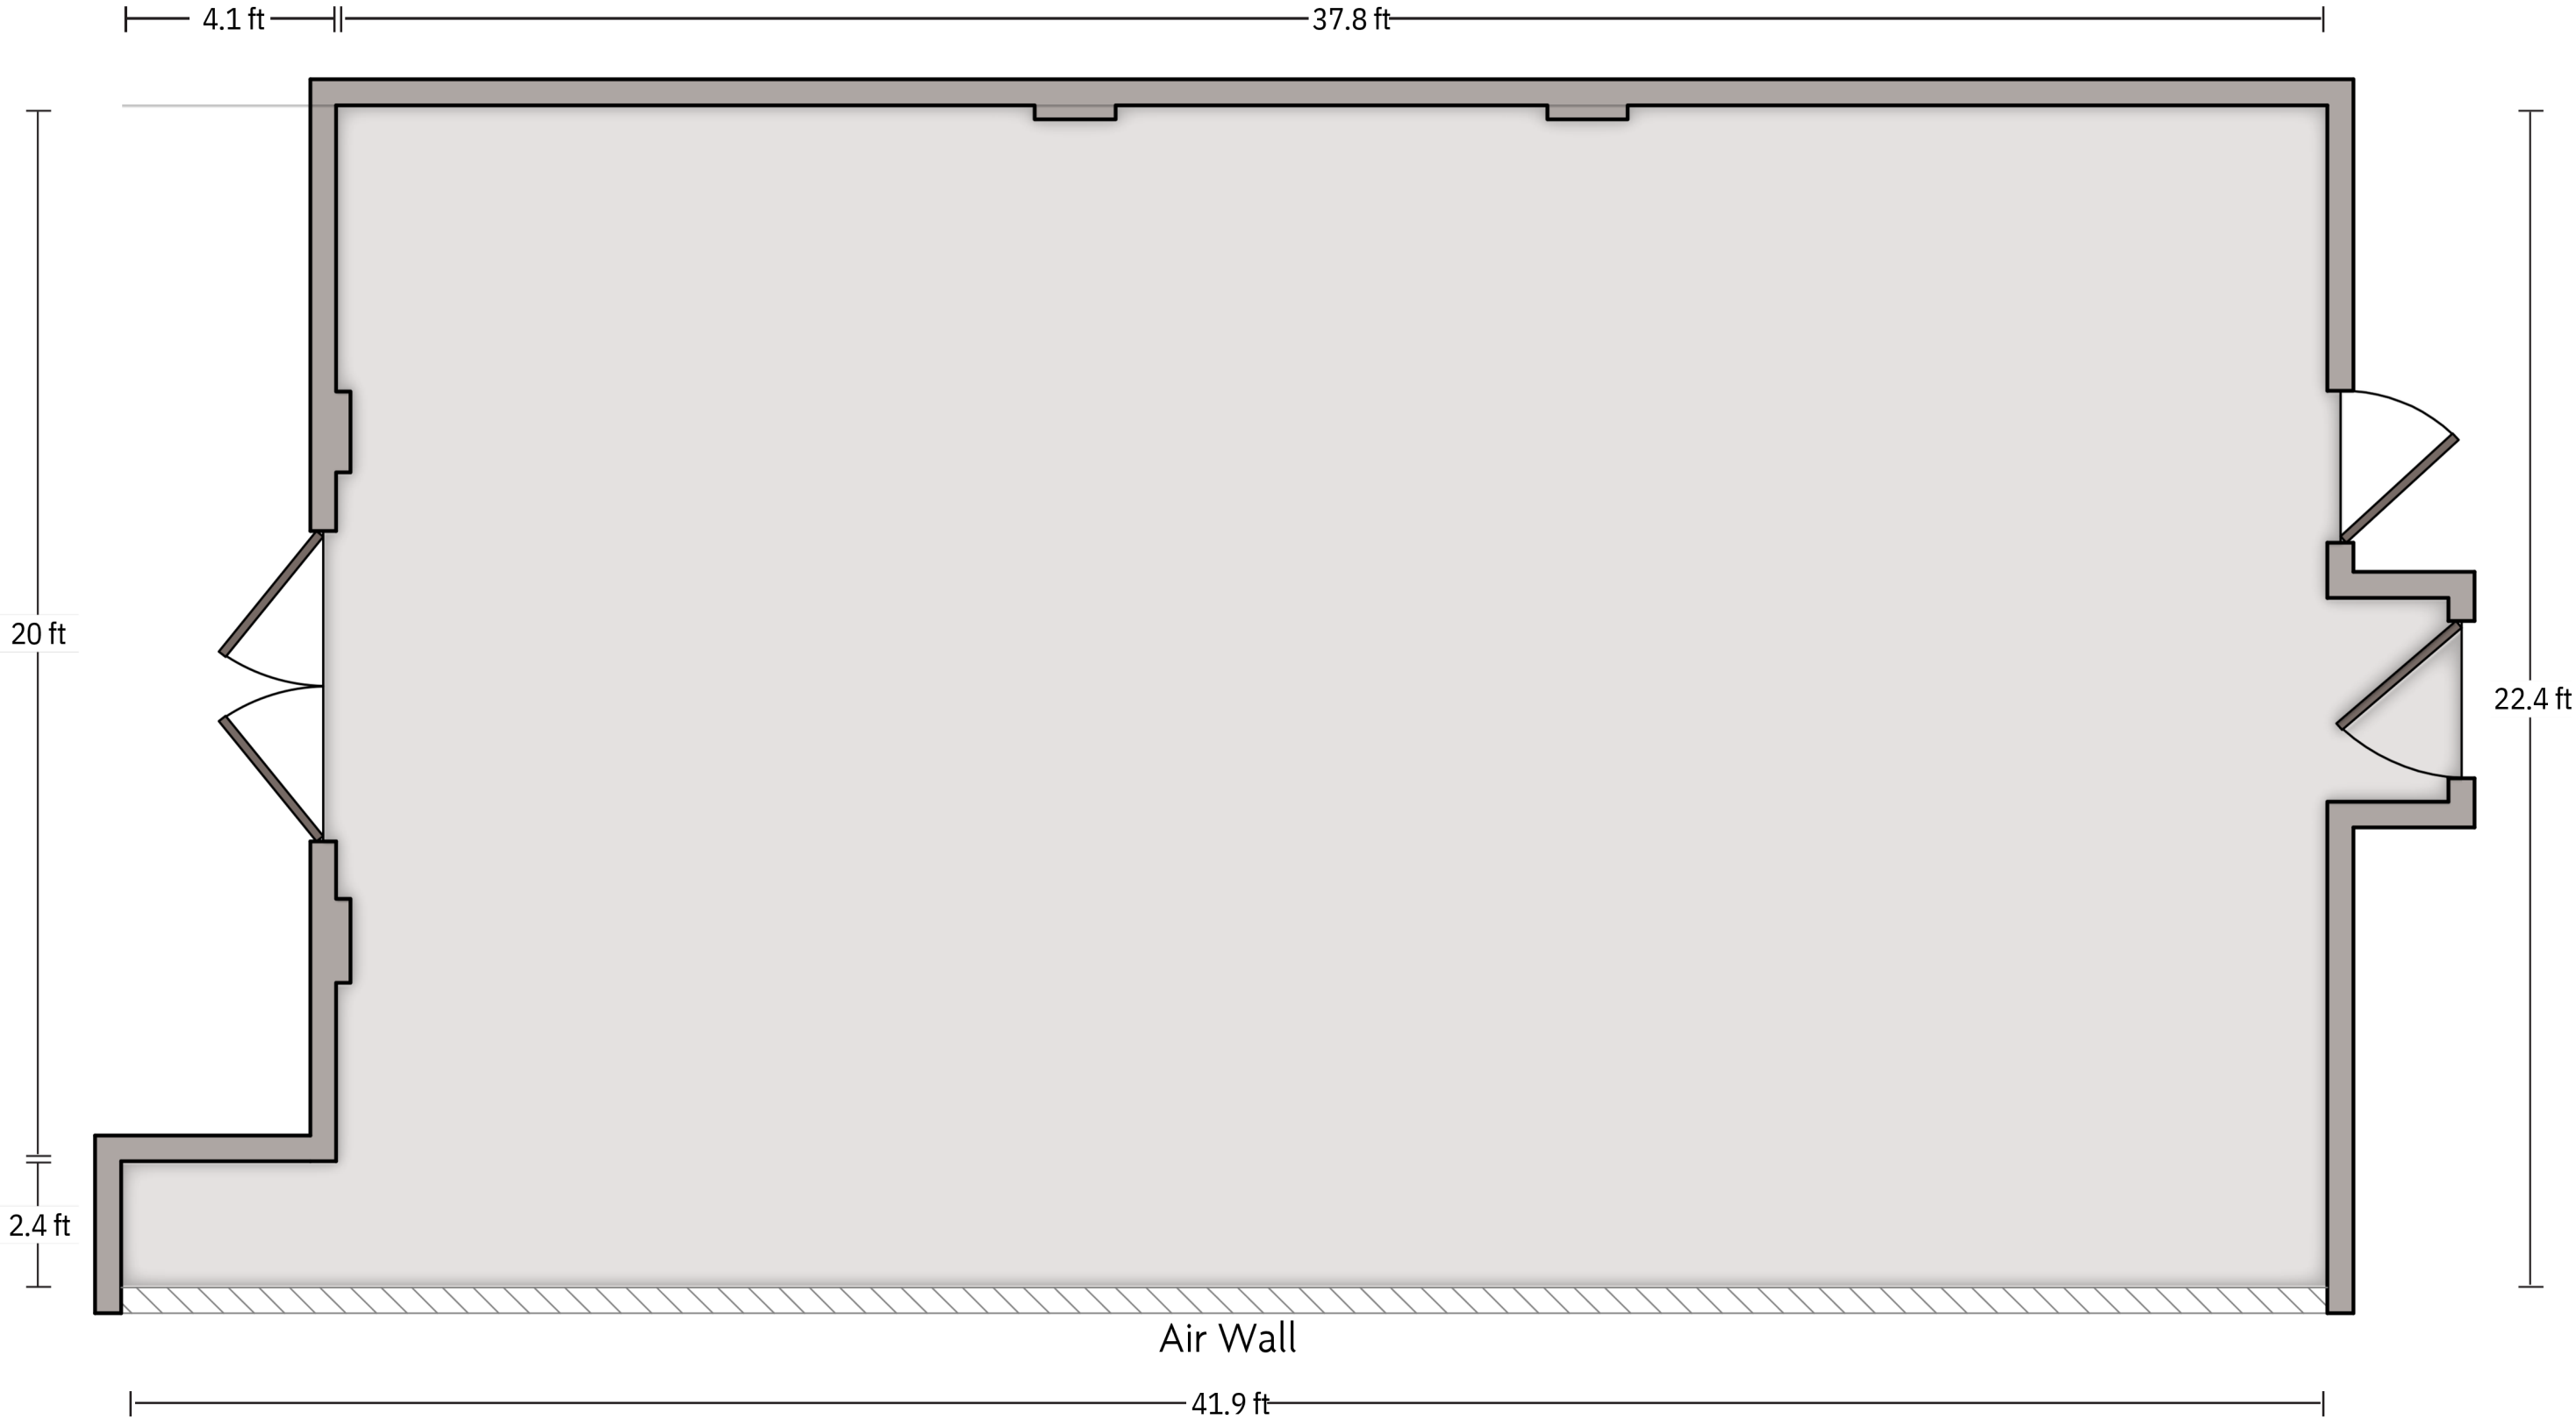

*Multiple layout options available for this space.

LENGTH: 23.1 Ft WIDTH: 37.8 Ft HEIGHT: 11.4 Ft TOTAL SQUARE FEET: 891.2 Sq Ft MAXIMUM CAPACITY: 100 POWER OUTLETS: 5

LENGTH: 22.6 Ft WIDTH: 37.8 Ft HEIGHT: 11.4 Ft TOTAL SQUARE FEET: 880.8 Sq Ft MAXIMUM CAPACITY: 100 POWER OUTLETS: 2

LENGTH: 22.4 Ft WIDTH: 37.8 Ft HEIGHT: 11.4 Ft TOTAL SQUARE FEET: 864.1 Sq Ft MAXIMUM CAPACITY: 100 POWER OUTLETS: 5

LENGTH: 37.8 Ft WIDTH: 45.8 Ft HEIGHT: 11.4 Ft TOTAL SQUARE FEET: 1752 Sq Ft MAXIMUM CAPACITY: 200 POWER OUTLETS: 7

LENGTH: 37.8 Ft WIDTH: 45.1 Ft HEIGHT: 11.4 Ft TOTAL SQUARE FEET: 1726 Sq Ft MAXIMUM CAPACITY: 200 POWER OUTLETS: 7

LENGTH: 18.9 Ft WIDTH: 49.6 Ft HEIGHT: 11.4 Ft TOTAL SQUARE FEET: 922.7 Sq Ft MAXIMUM CAPACITY: 90 POWER OUTLETS: 10

LENGTH: 18.4 Ft WIDTH: 73.4 Ft HEIGHT: 10.4 Ft TOTAL SQUARE FEET: 1218.8 Sq Ft MAXIMUM CAPACITY: 20 POWER OUTLETS: 7

LENGTH: 27.1 Ft WIDTH: 38 Ft HEIGHT: 8.7 Ft TOTAL SQUARE FEET: 782.3 Sq Ft MAXIMUM CAPACITY: 75 POWER OUTLETS: 26