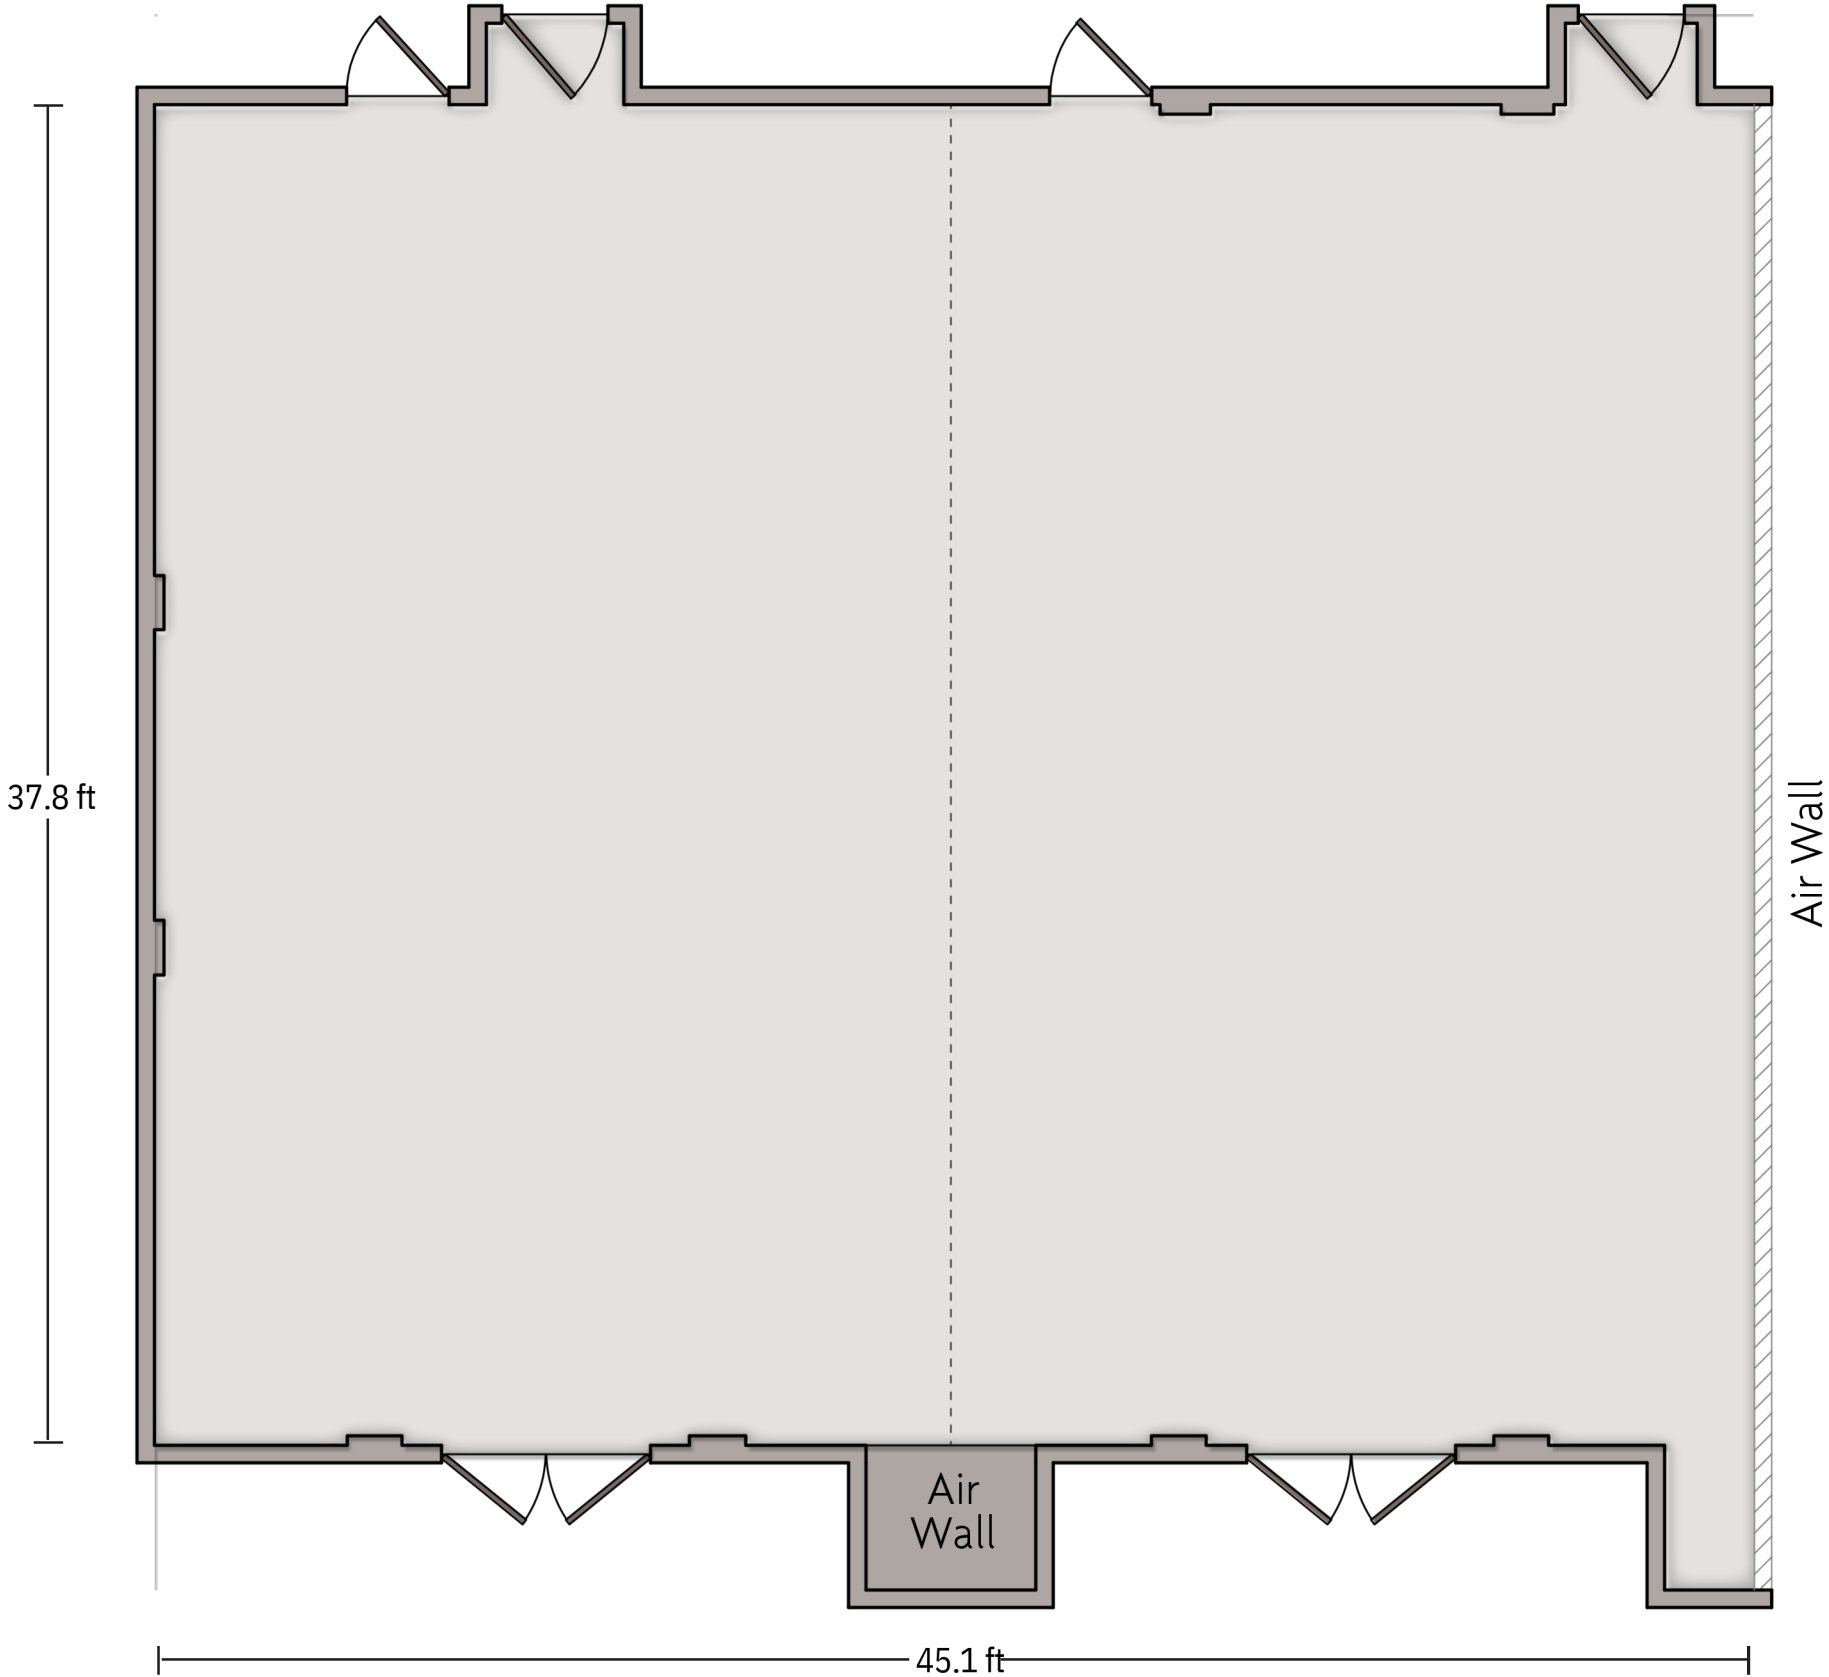

*Multiple layout options available for this space.

LENGTH: 23.1 Ft WIDTH: 37.8 Ft HEIGHT: 11.4 Ft TOTAL SQUARE FEET: 891.2 Sq Ft MAXIMUM CAPACITY: 100 POWER OUTLETS: 5

LENGTH: 22.6 Ft WIDTH: 37.8 Ft HEIGHT: 11.4 Ft TOTAL SQUARE FEET: 880.8 Sq Ft MAXIMUM CAPACITY: 100 POWER OUTLETS: 2

LENGTH: 22.4 Ft WIDTH: 37.8 Ft HEIGHT: 11.4 Ft TOTAL SQUARE FEET: 864.1 Sq Ft MAXIMUM CAPACITY: 100 POWER OUTLETS: 5

LENGTH: 37.8 Ft WIDTH: 45.8 Ft HEIGHT: 11.4 Ft TOTAL SQUARE FEET: 1752 Sq Ft MAXIMUM CAPACITY: 200 POWER OUTLETS: 7

LENGTH: 37.8 Ft WIDTH: 45.1 Ft HEIGHT: 11.4 Ft TOTAL SQUARE FEET: 1726 Sq Ft MAXIMUM CAPACITY: 200 POWER OUTLETS: 7

LENGTH: 18.9 Ft WIDTH: 49.6 Ft HEIGHT: 11.4 Ft TOTAL SQUARE FEET: 922.7 Sq Ft MAXIMUM CAPACITY: 90 POWER OUTLETS: 10

LENGTH: 18.4 Ft WIDTH: 73.4 Ft HEIGHT: 10.4 Ft TOTAL SQUARE FEET: 1218.8 Sq Ft MAXIMUM CAPACITY: 20 POWER OUTLETS: 7

LENGTH: 27.1 Ft WIDTH: 38 Ft HEIGHT: 8.7 Ft TOTAL SQUARE FEET: 782.3 Sq Ft MAXIMUM CAPACITY: 75 POWER OUTLETS: 26