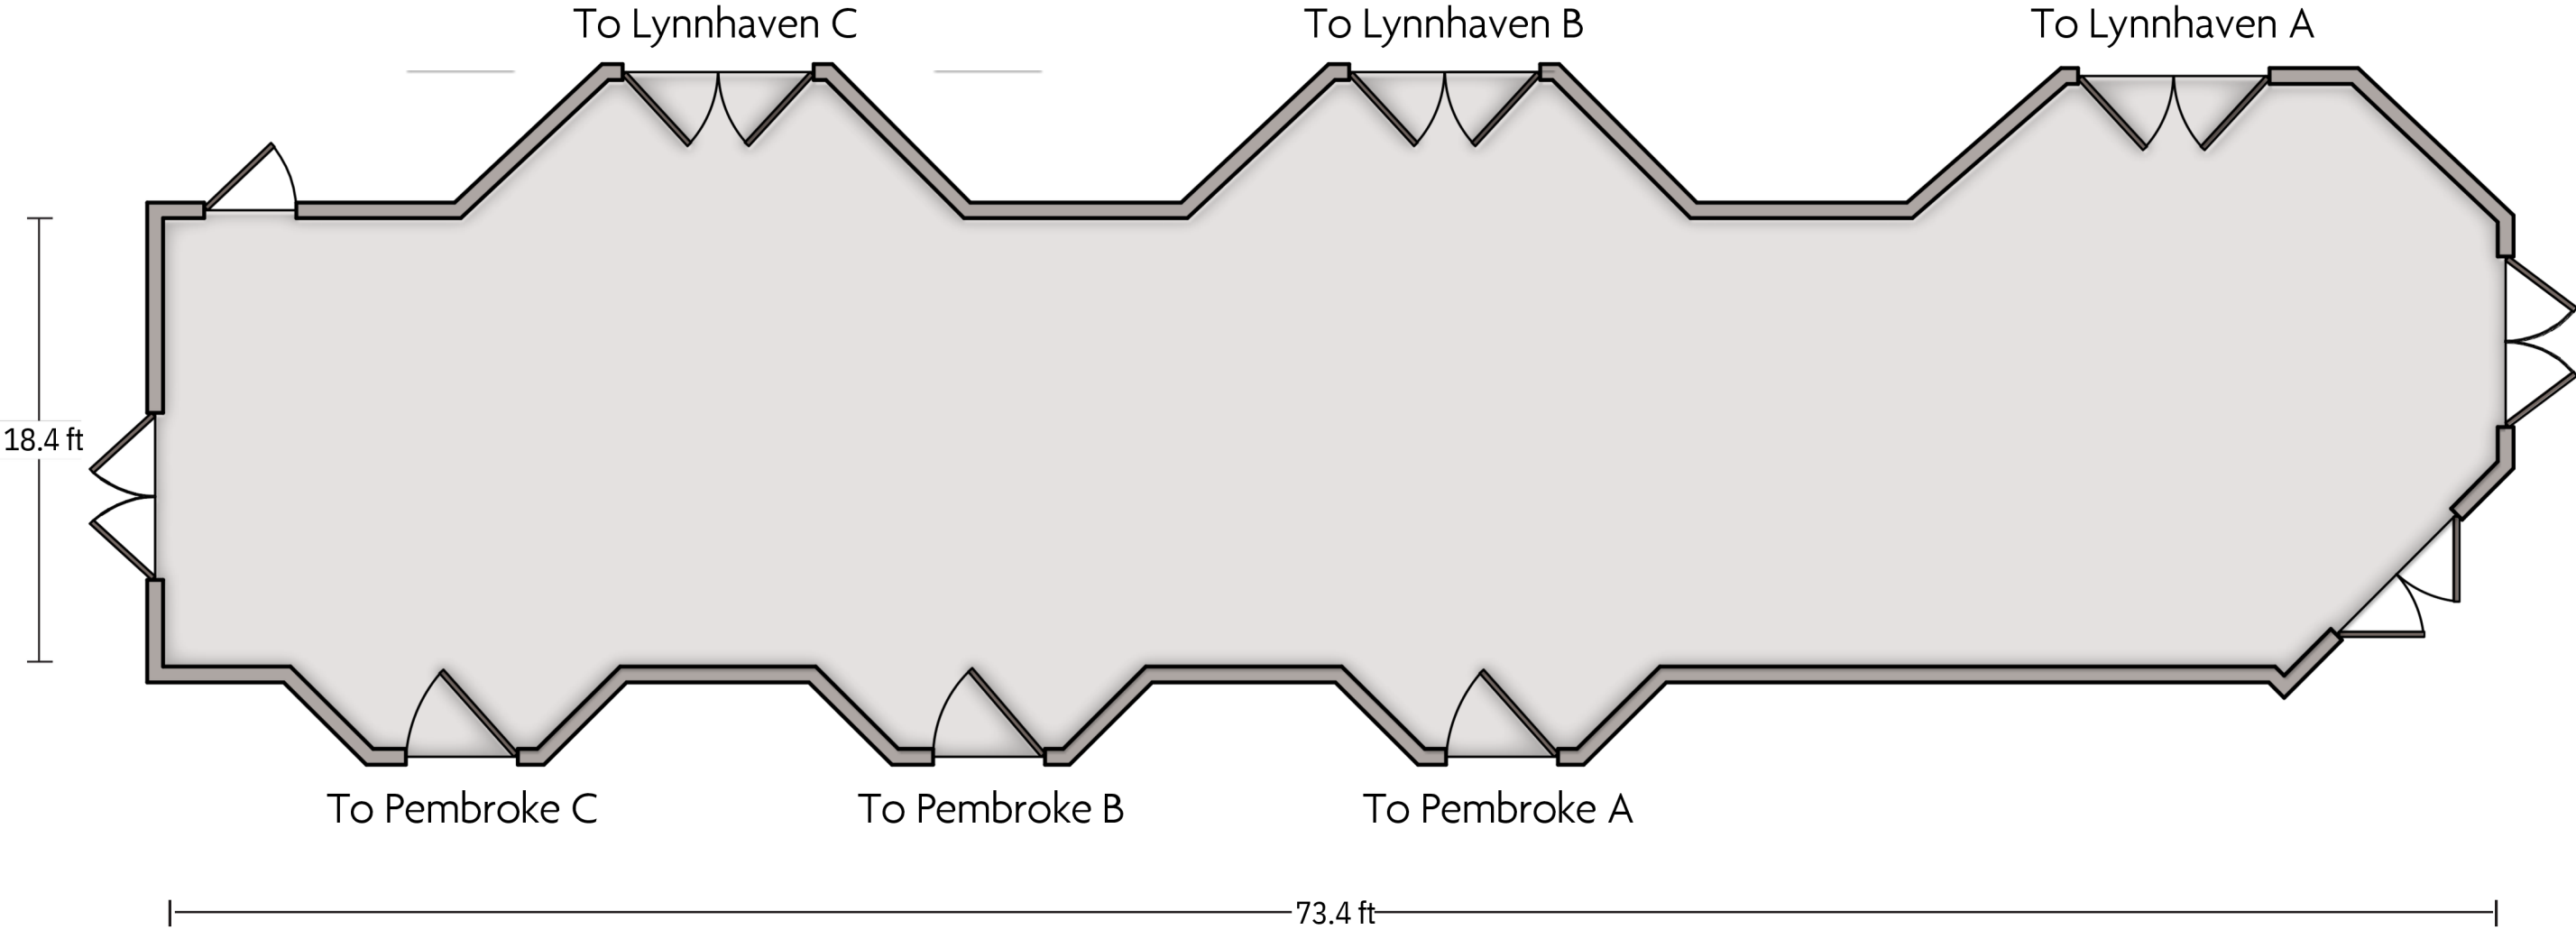

LENGTH: 22.4 Ft WIDTH: 37.8 Ft HEIGHT: 11.4 Ft TOTAL SQUARE FEET: 864.1 Sq Ft MAXIMUM CAPACITY: 100 POWER OUTLETS: 5

LENGTH: 37.8 Ft WIDTH: 45.8 Ft HEIGHT: 11.4 Ft TOTAL SQUARE FEET: 1752 Sq Ft MAXIMUM CAPACITY: 200 POWER OUTLETS: 7

LENGTH: 37.8 Ft WIDTH: 45.1 Ft HEIGHT: 11.4 Ft TOTAL SQUARE FEET: 1726 Sq Ft MAXIMUM CAPACITY: 200 POWER OUTLETS: 7

LENGTH: 18.9 Ft WIDTH: 49.6 Ft HEIGHT: 11.4 Ft TOTAL SQUARE FEET: 922.7 Sq Ft MAXIMUM CAPACITY: 90 POWER OUTLETS: 10

LENGTH: 18.4 Ft WIDTH: 73.4 Ft HEIGHT: 10.4 Ft TOTAL SQUARE FEET: 1218.8 Sq Ft MAXIMUM CAPACITY: 20 POWER OUTLETS: 7

LENGTH: 27.1 Ft WIDTH: 38 Ft HEIGHT: 8.7 Ft TOTAL SQUARE FEET: 782.3 Sq Ft MAXIMUM CAPACITY: 75 POWER OUTLETS: 26