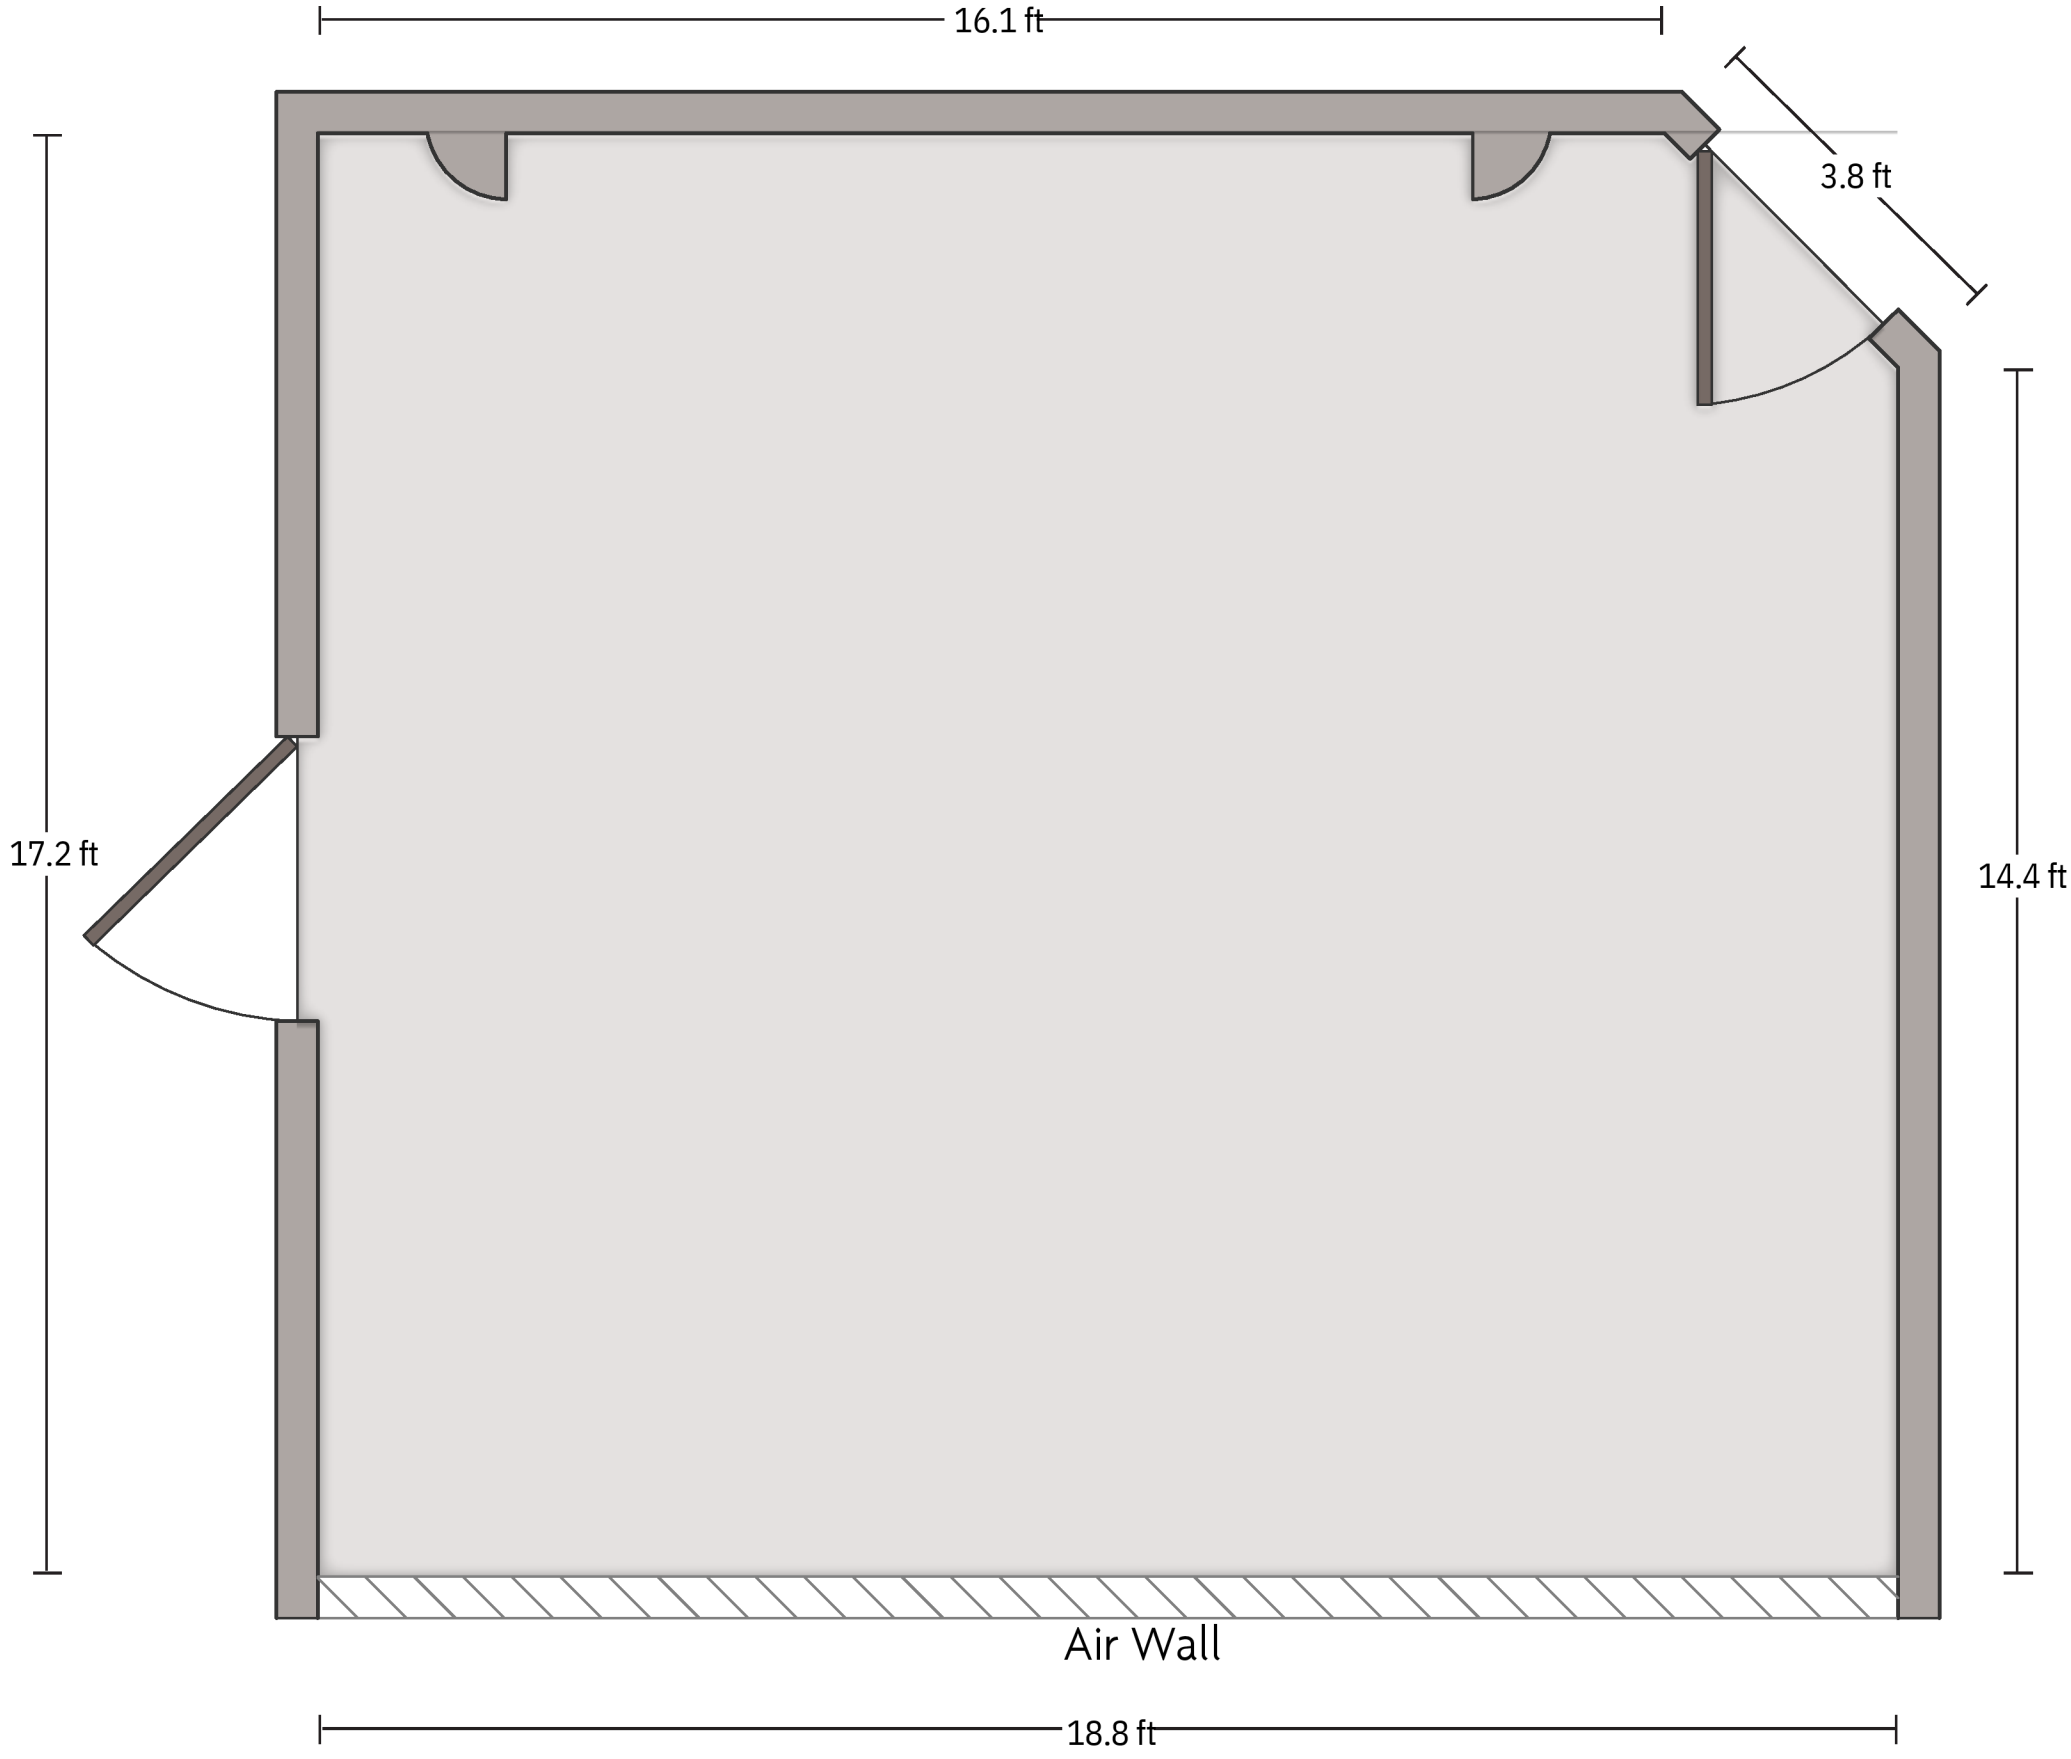

LENGTH: 17.2 Ft   WIDTH: 18.8 Ft   HEIGHT: 11.4 Ft   TOTAL SQUARE FEET: 317.7 Sq Ft   MAXIMUM CAPACITY: 30   POWER OUTLETS: 3