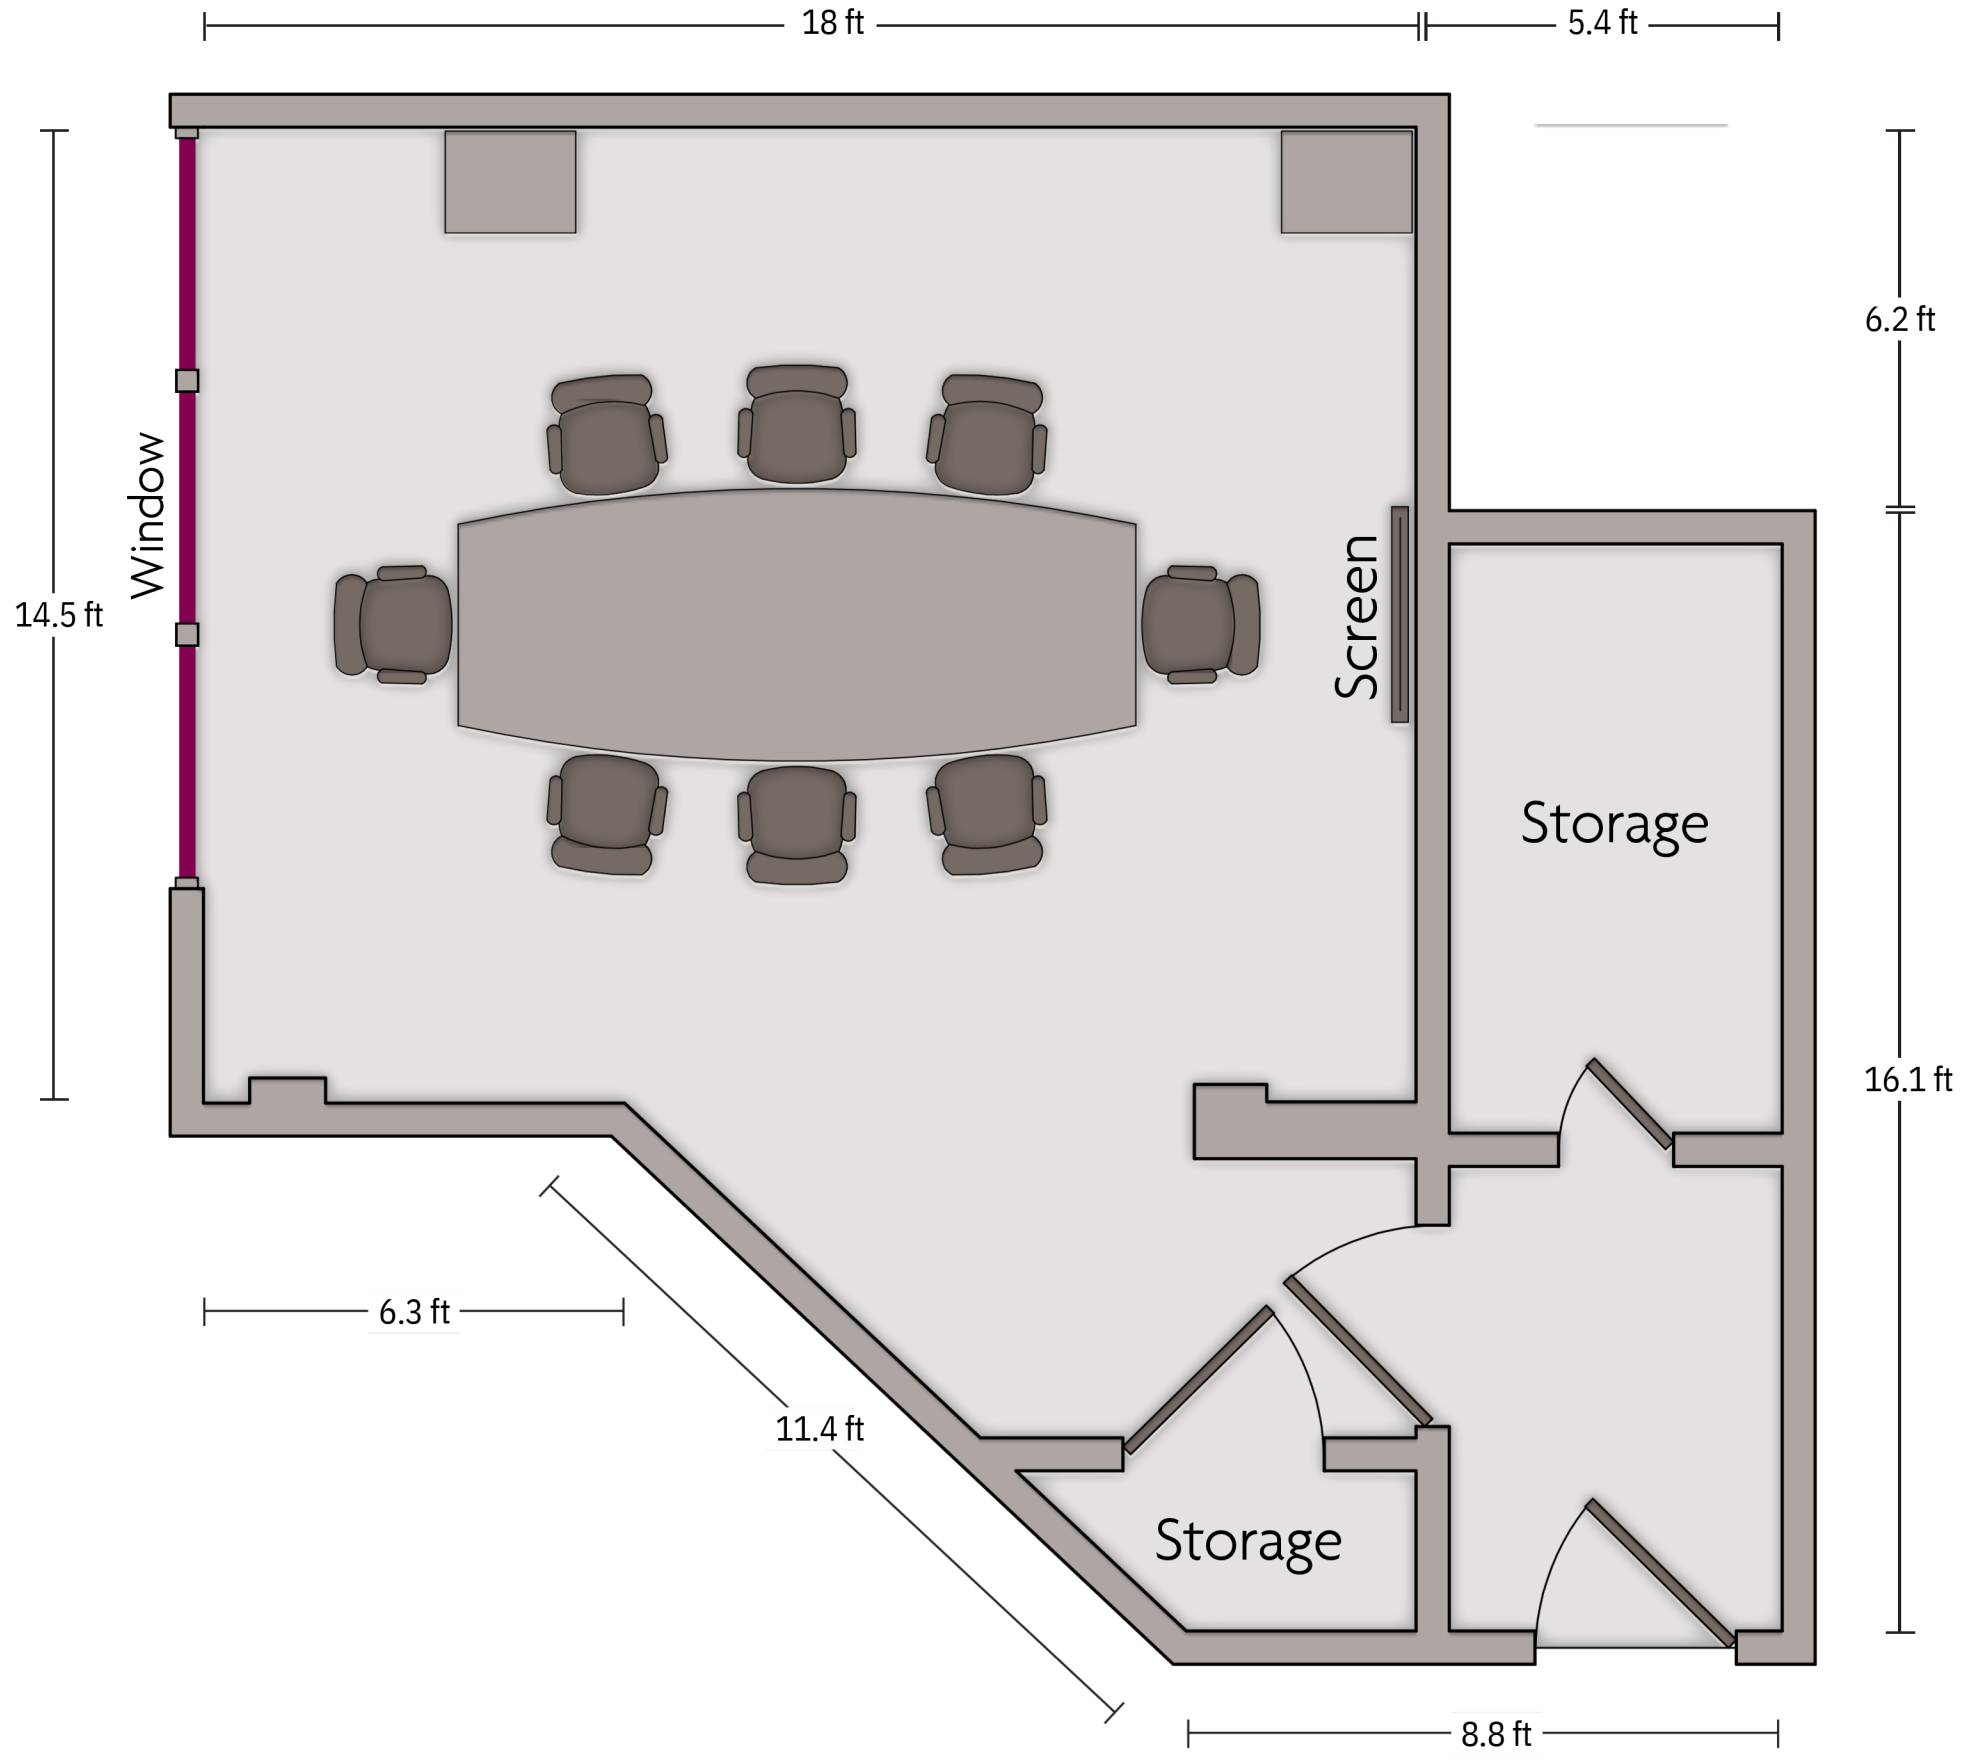

Crowne Plaza® Virginia Beach Town Center - Cannon Boardroom

CROWNE PLAZA®
— BY IHG —
Virginia Beach Town Center

LENGTH: 14.5 Ft WIDTH: 18 Ft HEIGHT: 8 Ft TOTAL SQUARE FEET: 394 Sq Ft MAXIMUM CAPACITY: 12 POWER OUTLETS: 6

*Multiple layout options available for this space.

LENGTH: 23.1 Ft WIDTH: 37.8 Ft HEIGHT: 11.4 Ft TOTAL SQUARE FEET: 891.2 Sq Ft MAXIMUM CAPACITY: 100 POWER OUTLETS: 5

LENGTH: 22.6 Ft WIDTH: 37.8 Ft HEIGHT: 11.4 Ft TOTAL SQUARE FEET: 880.8 Sq Ft MAXIMUM CAPACITY: 100 POWER OUTLETS: 2

LENGTH: 37.8 Ft WIDTH: 45.1 Ft HEIGHT: 11.4 Ft TOTAL SQUARE FEET: 1726 Sq Ft MAXIMUM CAPACITY: 200 POWER OUTLETS: 7

LENGTH: 18.9 Ft WIDTH: 49.6 Ft HEIGHT: 11.4 Ft TOTAL SQUARE FEET: 922.7 Sq Ft MAXIMUM CAPACITY: 90 POWER OUTLETS: 10

LENGTH: 18.4 Ft WIDTH: 73.4 Ft HEIGHT: 10.4 Ft TOTAL SQUARE FEET: 1218.8 Sq Ft MAXIMUM CAPACITY: 20 POWER OUTLETS: 7

LENGTH: 27.1 Ft WIDTH: 38 Ft HEIGHT: 8.7 Ft TOTAL SQUARE FEET: 782.3 Sq Ft MAXIMUM CAPACITY: 75 POWER OUTLETS: 26