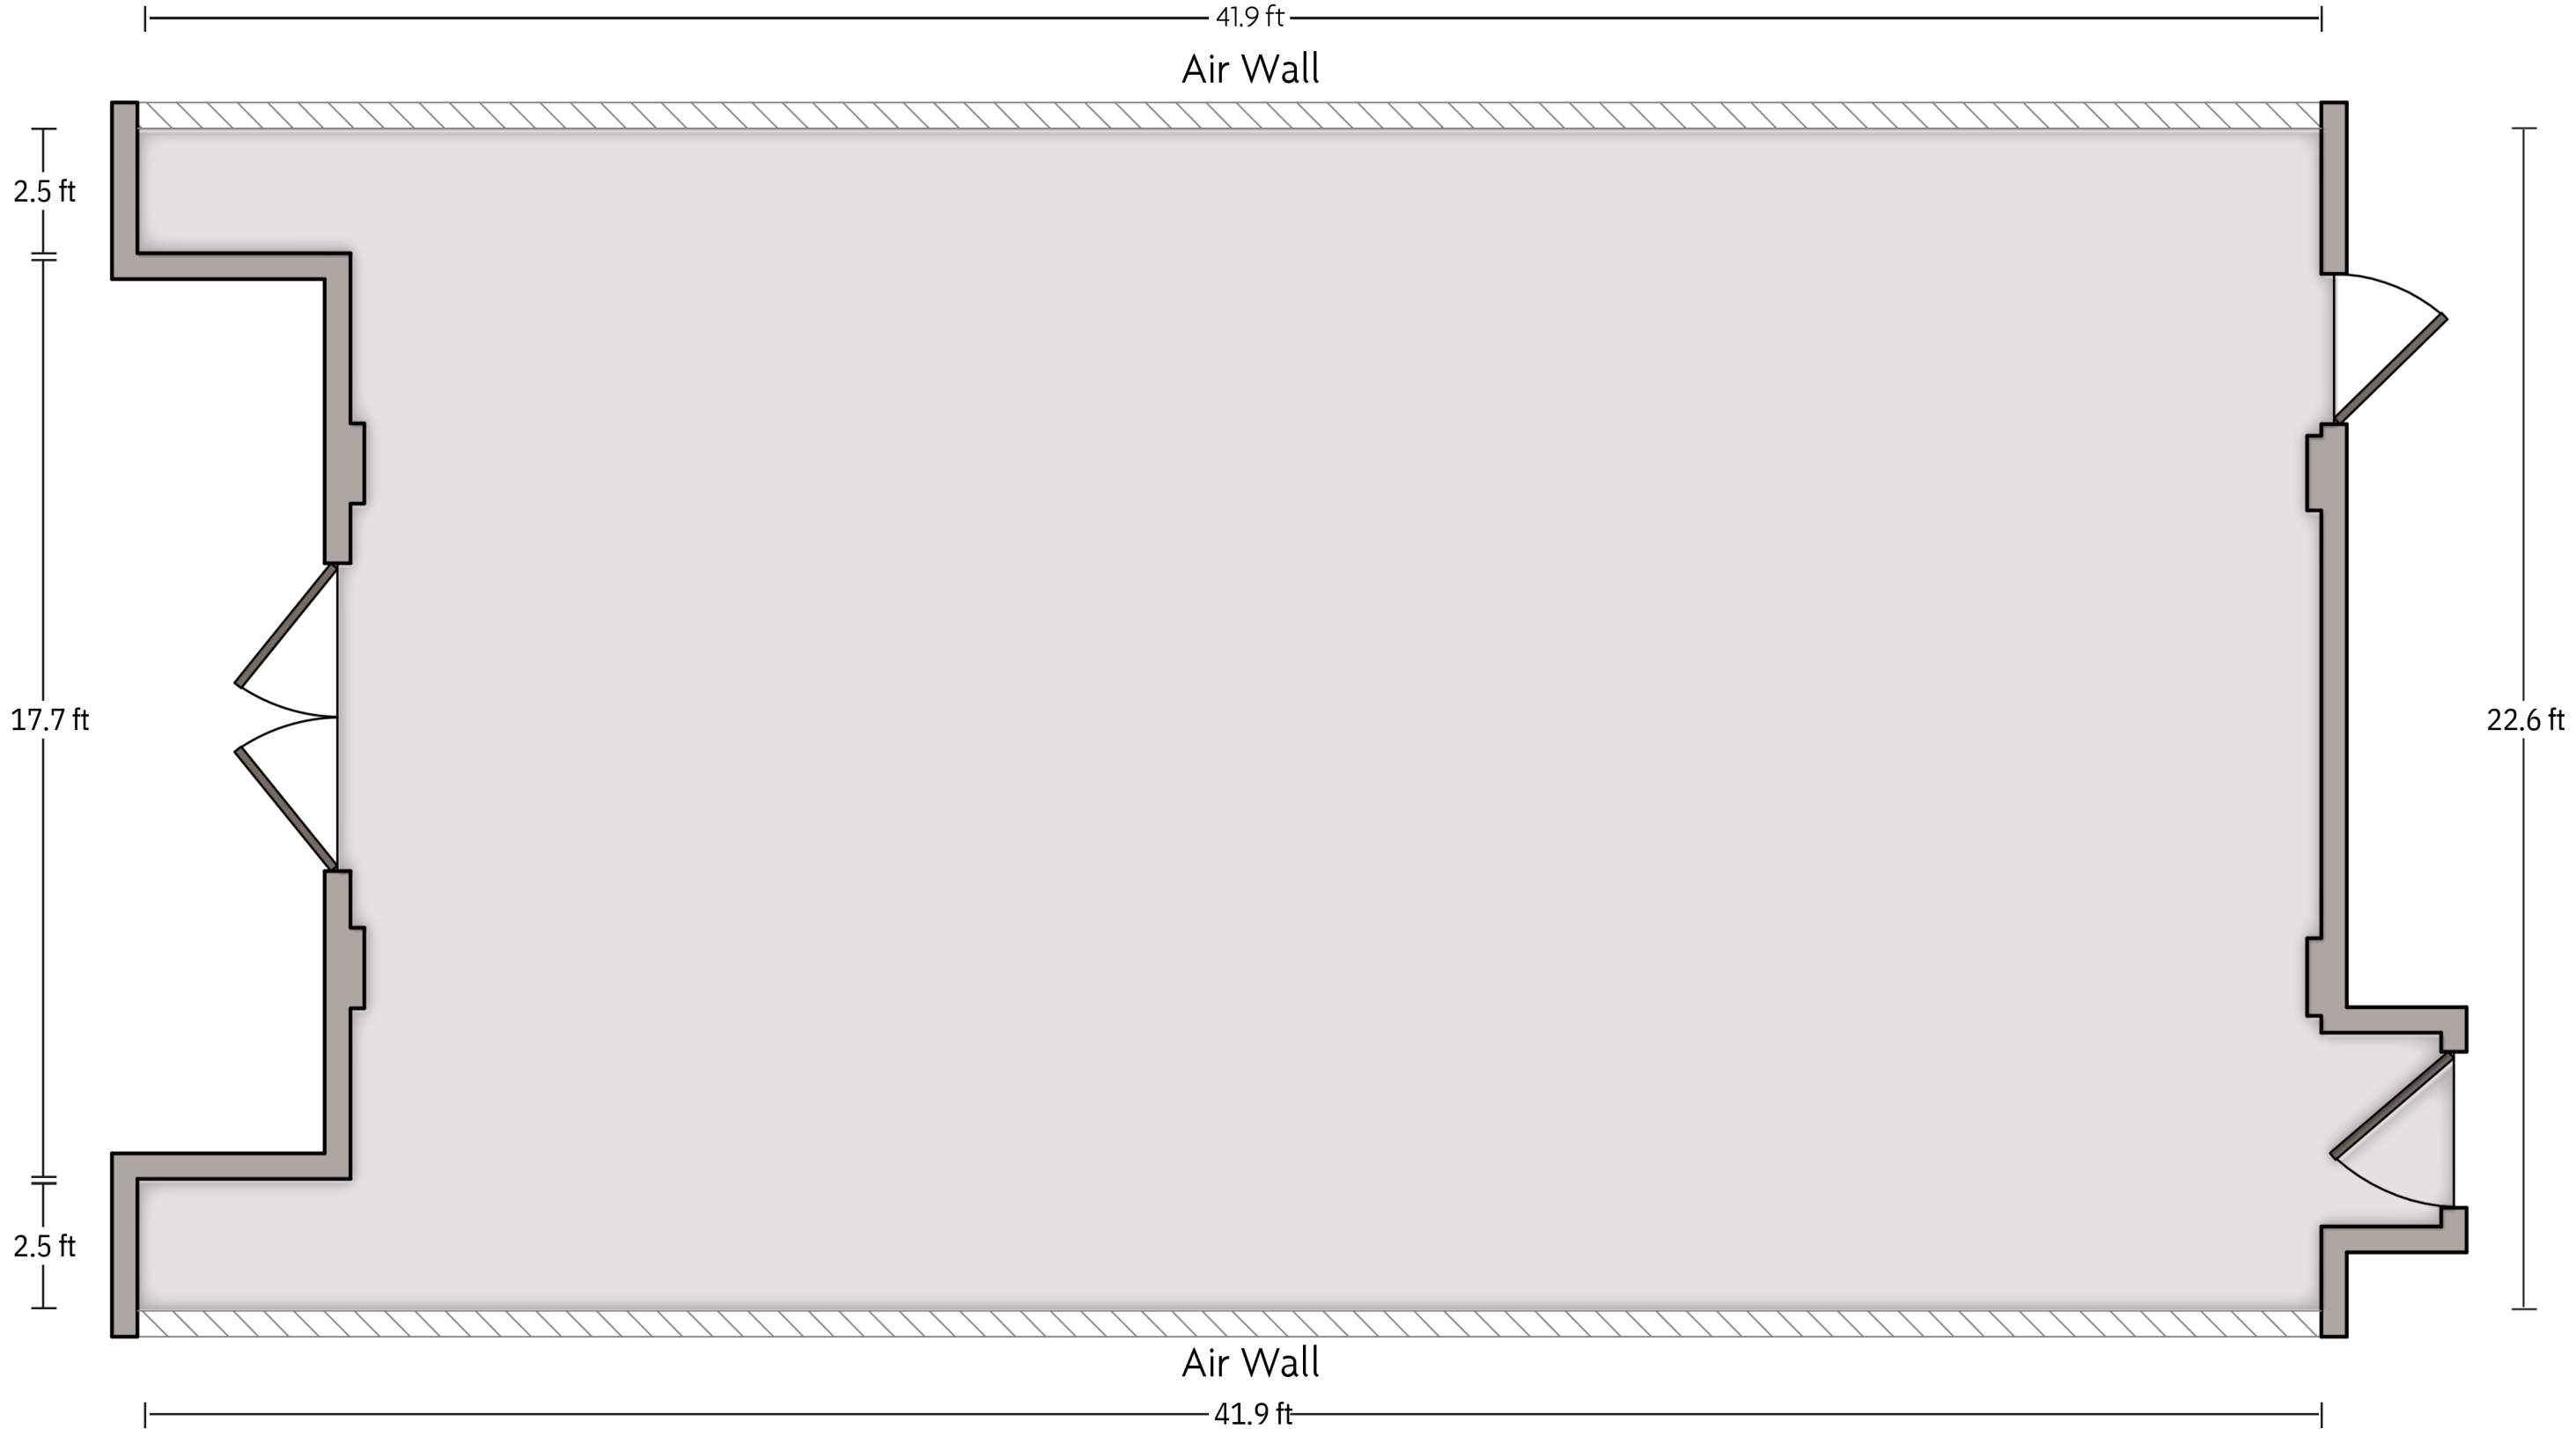

Crowne Plaza® Virginia Beach Town Center - Cannon Boardroom

CROWNE PLAZA®
— BY IHG —
Virginia Beach Town Center

LENGTH: 14.5 Ft WIDTH: 18 Ft HEIGHT: 8 Ft TOTAL SQUARE FEET: 394 Sq Ft MAXIMUM CAPACITY: 12 POWER OUTLETS: 6

*Multiple layout options available for this space.

LENGTH: 23.1 Ft WIDTH: 37.8 Ft HEIGHT: 11.4 Ft TOTAL SQUARE FEET: 891.2 Sq Ft MAXIMUM CAPACITY: 100 POWER OUTLETS: 5

LENGTH: 22.6 Ft WIDTH: 37.8 Ft HEIGHT: 11.4 Ft TOTAL SQUARE FEET: 880.8 Sq Ft MAXIMUM CAPACITY: 100 POWER OUTLETS: 2

LENGTH: 22.4 Ft WIDTH: 37.8 Ft HEIGHT: 11.4 Ft TOTAL SQUARE FEET: 864.1 Sq Ft MAXIMUM CAPACITY: 100 POWER OUTLETS: 5

LENGTH: 37.8 Ft WIDTH: 45.8 Ft HEIGHT: 11.4 Ft TOTAL SQUARE FEET: 1752 Sq Ft MAXIMUM CAPACITY: 200 POWER OUTLETS: 7

LENGTH: 37.8 Ft WIDTH: 45.1 Ft HEIGHT: 11.4 Ft TOTAL SQUARE FEET: 1726 Sq Ft MAXIMUM CAPACITY: 200 POWER OUTLETS: 7

LENGTH: 18.9 Ft WIDTH: 49.6 Ft HEIGHT: 11.4 Ft TOTAL SQUARE FEET: 922.7 Sq Ft MAXIMUM CAPACITY: 90 POWER OUTLETS: 10