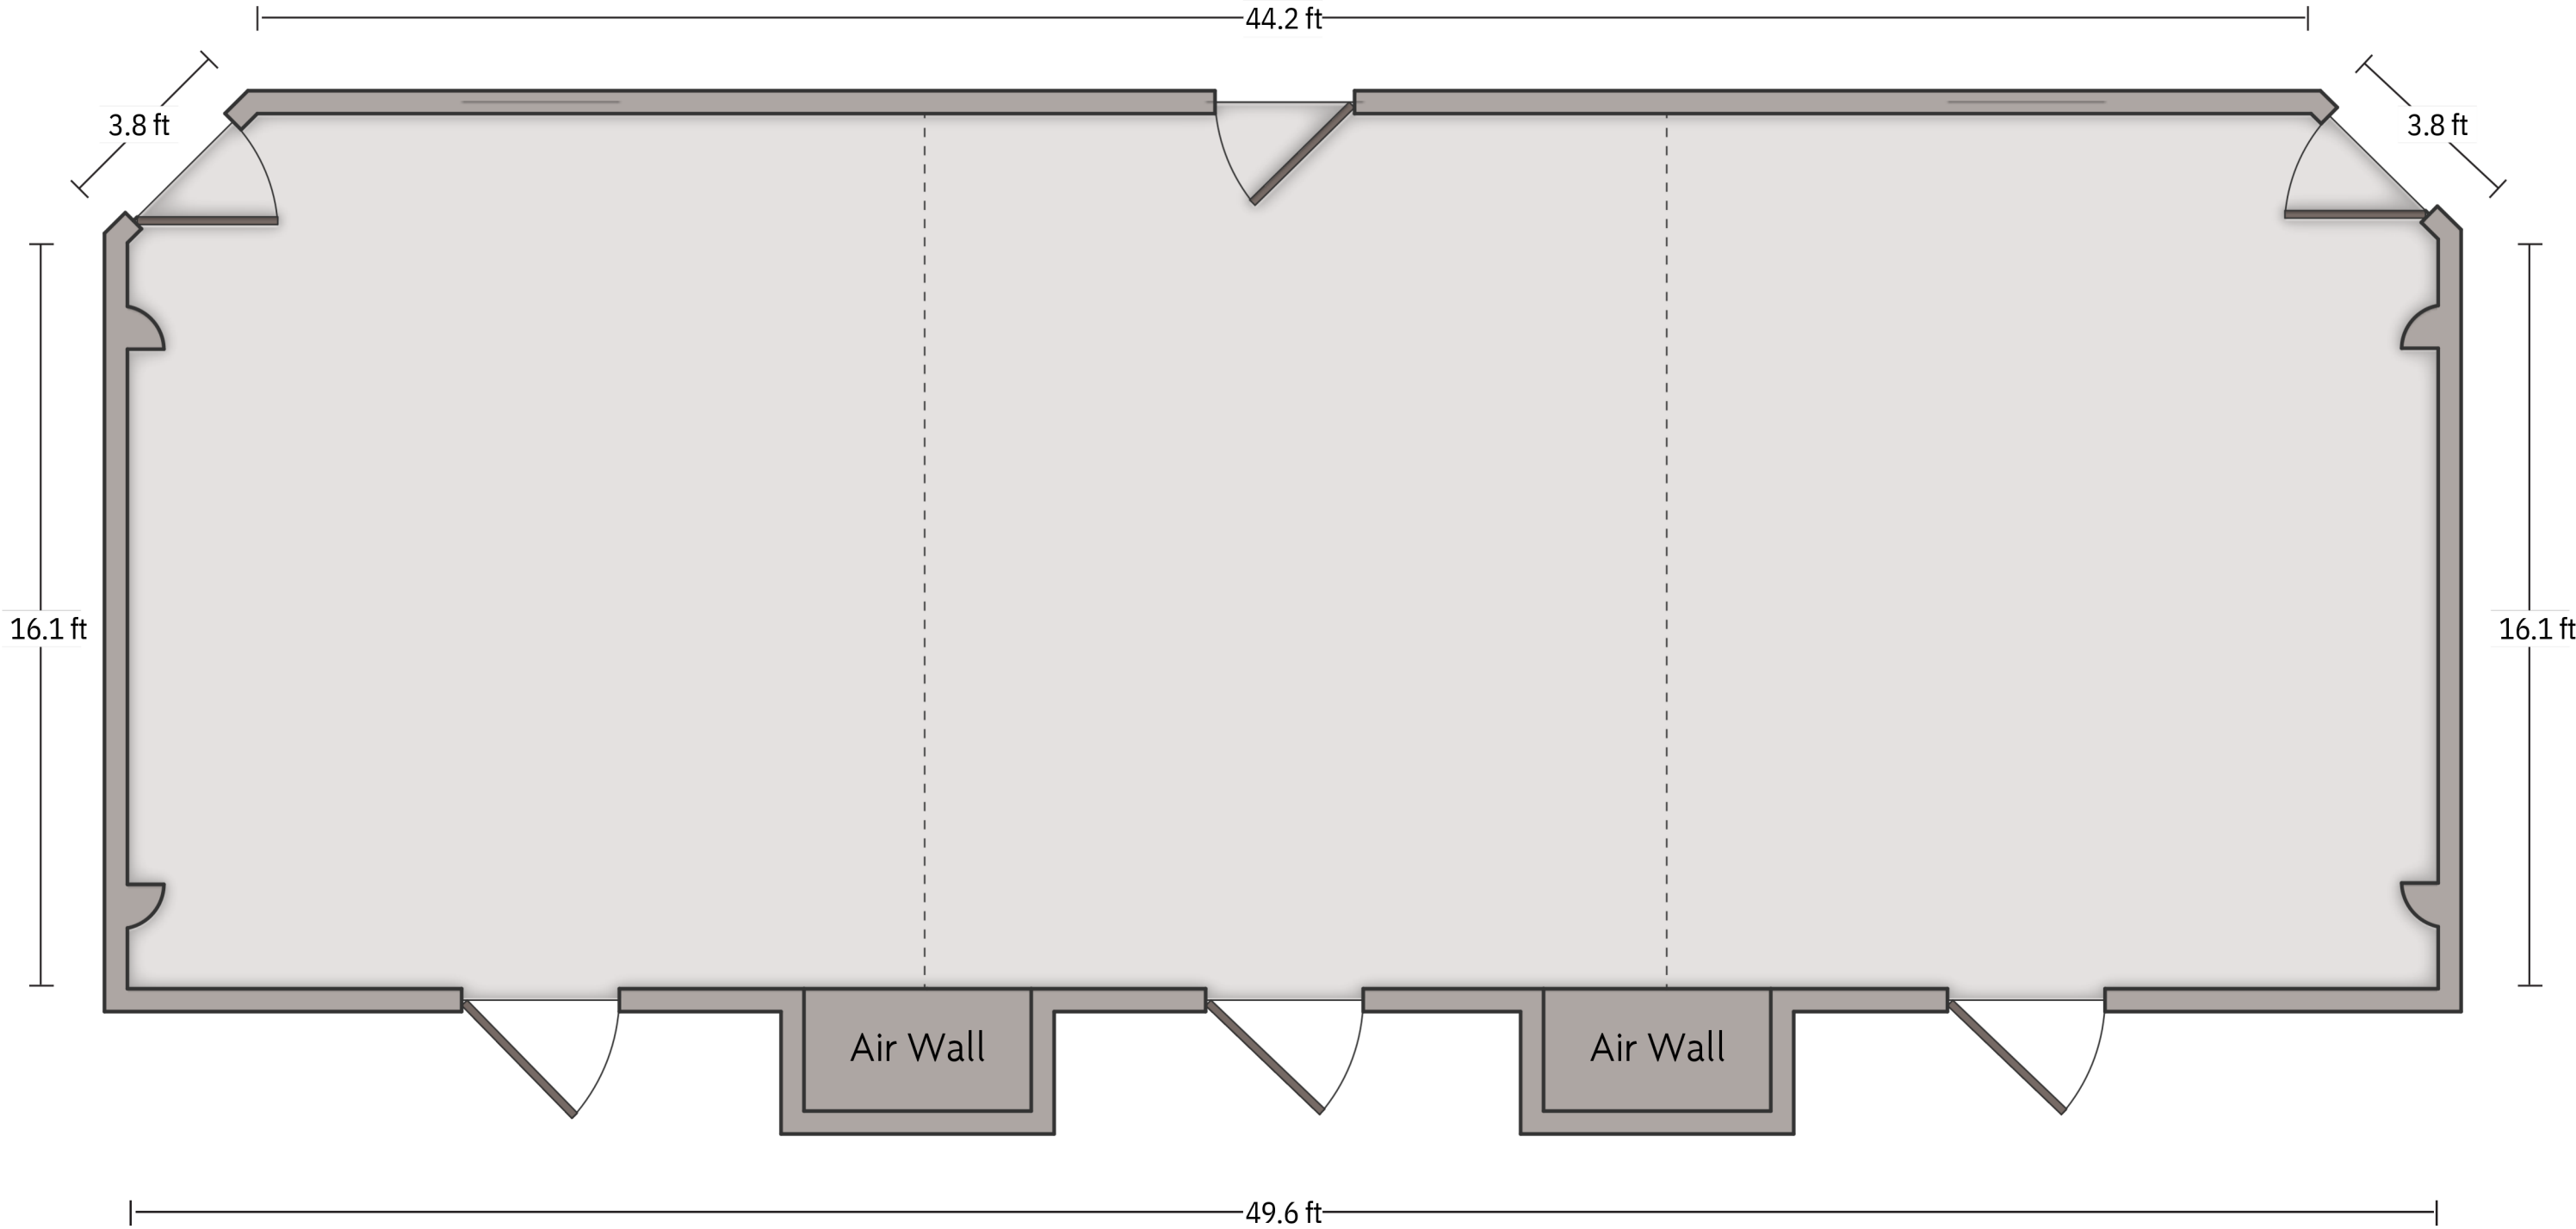

*Multiple layout options available for this space.

LENGTH: 23.1 Ft WIDTH: 37.8 Ft HEIGHT: 11.4 Ft TOTAL SQUARE FEET: 891.2 Sq Ft MAXIMUM CAPACITY: 100 POWER OUTLETS: 5

LENGTH: 22.6 Ft WIDTH: 37.8 Ft HEIGHT: 11.4 Ft TOTAL SQUARE FEET: 880.8 Sq Ft MAXIMUM CAPACITY: 100 POWER OUTLETS: 2

LENGTH: 22.4 Ft WIDTH: 37.8 Ft HEIGHT: 11.4 Ft TOTAL SQUARE FEET: 864.1 Sq Ft MAXIMUM CAPACITY: 100 POWER OUTLETS: 5

LENGTH: 37.8 Ft WIDTH: 45.8 Ft HEIGHT: 11.4 Ft TOTAL SQUARE FEET: 1752 Sq Ft MAXIMUM CAPACITY: 200 POWER OUTLETS: 7

LENGTH: 37.8 Ft WIDTH: 45.1 Ft HEIGHT: 11.4 Ft TOTAL SQUARE FEET: 1726 Sq Ft MAXIMUM CAPACITY: 200 POWER OUTLETS: 7

LENGTH: 18.9 Ft WIDTH: 49.6 Ft HEIGHT: 11.4 Ft TOTAL SQUARE FEET: 922.7 Sq Ft MAXIMUM CAPACITY: 90 POWER OUTLETS: 10

LENGTH: 18.4 Ft WIDTH: 73.4 Ft HEIGHT: 10.4 Ft TOTAL SQUARE FEET: 1218.8 Sq Ft MAXIMUM CAPACITY: 20 POWER OUTLETS: 7

LENGTH: 27.1 Ft WIDTH: 38 Ft HEIGHT: 8.7 Ft TOTAL SQUARE FEET: 782.3 Sq Ft MAXIMUM CAPACITY: 75 POWER OUTLETS: 26