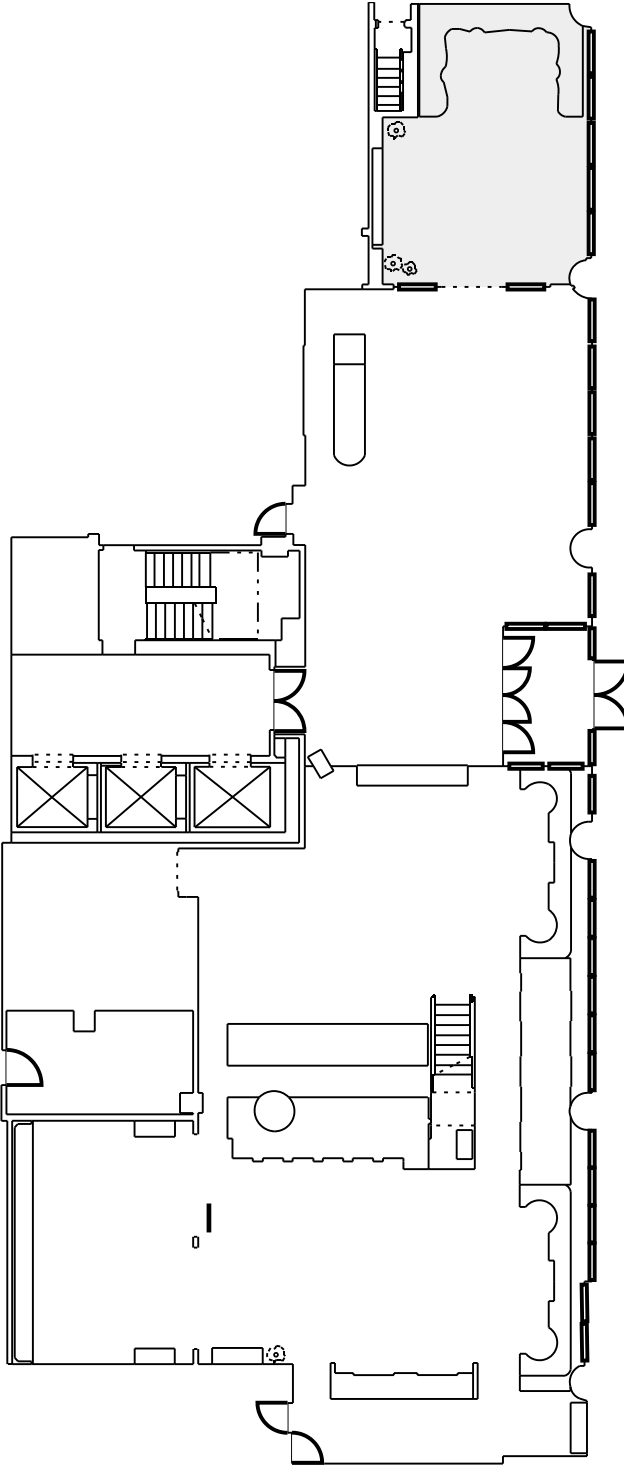

Symphony Ballroom

Floor: 2nd Floor

Kimpton Wade Hotel

1340 W Peachtree St NW, Atlanta, GA 30309, United States

Venture Room A

Floor: 2nd Floor

Kimpton Wade Hotel

1340 W Peachtree St NW, Atlanta, GA 30309, United States

Venture Room B

Floor: 2nd Floor

Kimpton Wade Hotel

1340 W Peachtree St NW, Atlanta, GA 30309, United States

Maverick Room

Floor: 2nd Floor

Kimpton Wade Hotel

1340 W Peachtree St NW, Atlanta, GA 30309, United States

The Den

Floor: Ground Floor

Kimpton Wade Hotel

1340 W Peachtree St NW, Atlanta, GA 30309, United States

Sync Boardroom

Floor: 2nd Floor

Kimpton Wade Hotel

1340 W Peachtree St NW, Atlanta, GA 30309, United States