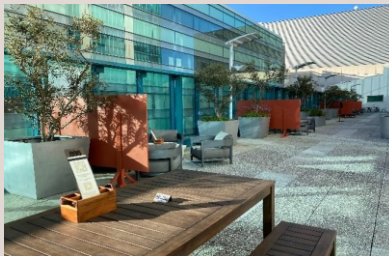

INTERCONTINENTAL[®] SAN FRANCISCO

*A Breath of
Fresh Air*

Presenting our 3 Outdoor Terraces,
for your next meeting or event.

(Touch any image with  to experience 3D tour.)

“Fresh air is as good for the mind
as for the body.” ~ John Lubbock

PACIFIC TERRACE

- 5,406 square feet tented space
- Removable side panels for fresh air circulation
- Can accommodate up to 96 guests with physically-distanced rounds of 4 or up to 400 guests standard capacity

TERRACE 888

- Also known as the Bay Terrace
- Our newest outdoor dining venue
- Physically-distanced seating
- Michelin-Starred Menu

MOSCONE ROOM & TERRACE

- 1,400 square feet of indoor space
- 2,800 square foot tented terrace
- Indoor and outdoor capability
- Outdoor seating with 2 fire pits