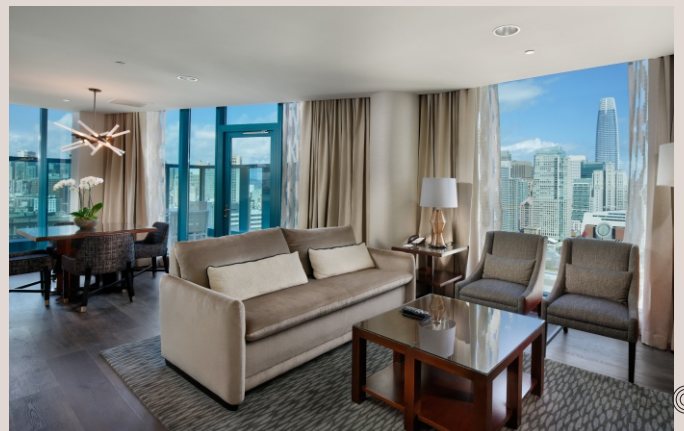

And two (2) specialty suites with outdoor terraces for intimate micro-meetings.

PRESIDENTIAL SUITE (2,000 sq. ft.)

TERRACE SUITE (1,384 sq. ft.)

Email icsfsales@ihg.com or call 415-616-6500 and ask for Sales to check availability.