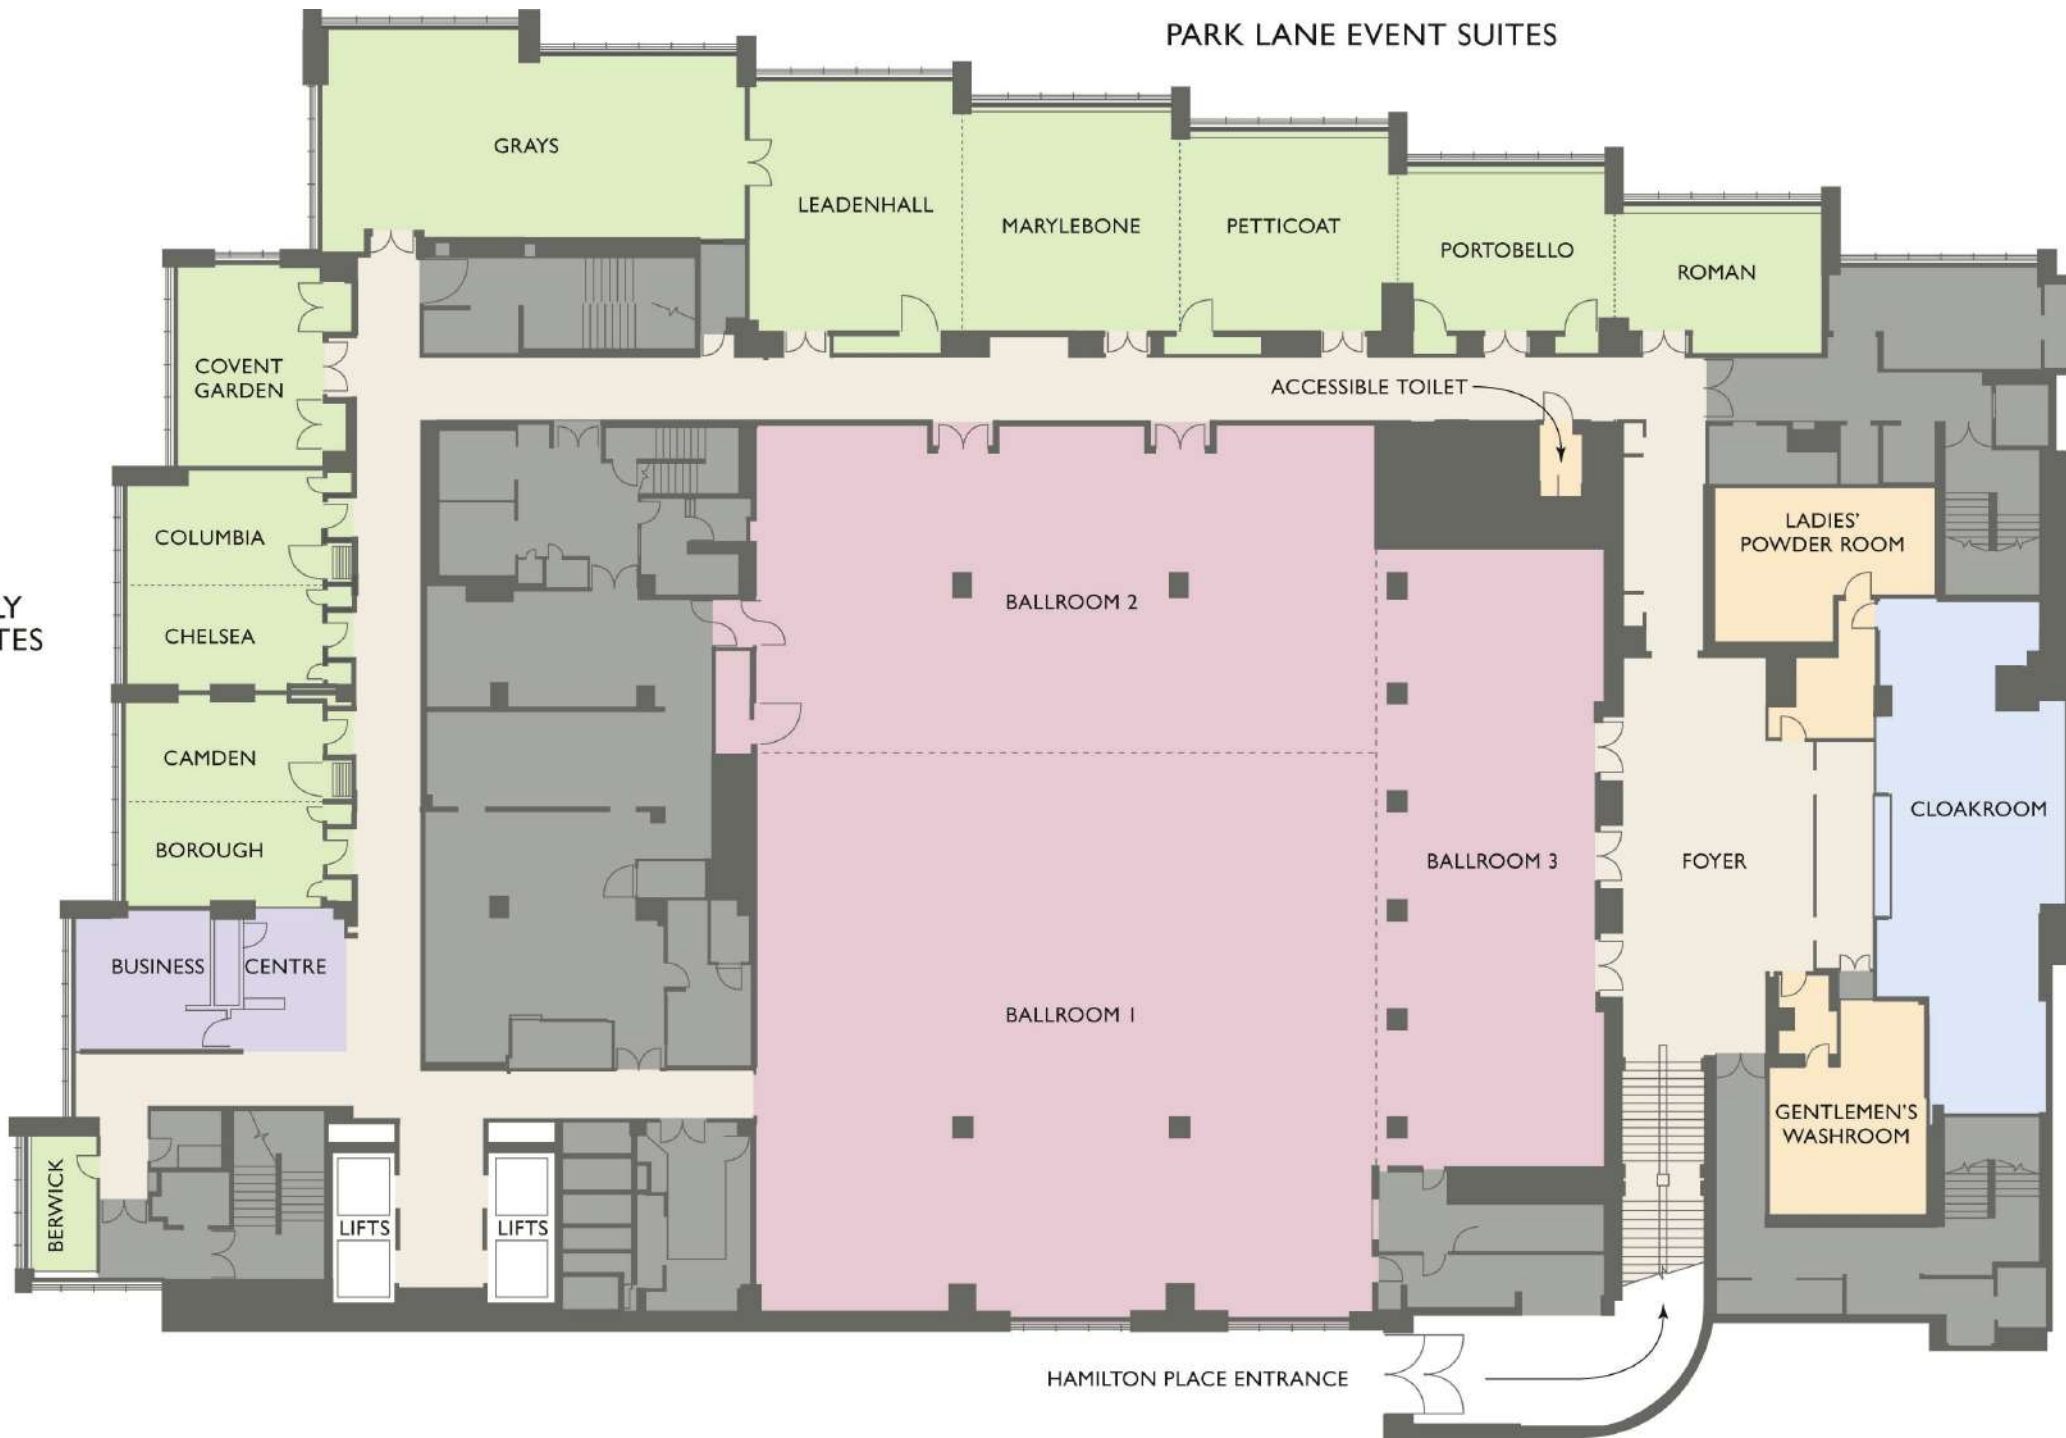

PICCADILLY  
EVENT SUITES

PARK LANE EVENT SUITES

GRAYS

LEADENHALL

MARYLEBONE

PETTICOAT

PORTOBELLO

ROMAN

COVENT  
GARDEN

COLUMBIA

CHELSEA

CAMDEN

BOROUGH

BUSINESS  
CENTRE

BERWICK

LIFTS

LIFTS

ACCESSIBLE TOILET

LADIES'  
POWDER ROOM

BALLROOM 2

CLOAKROOM

BALLROOM 3

FOYER

BALLROOM 1

GENTLEMEN'S  
WASHROOM

HAMILTON PLACE ENTRANCE