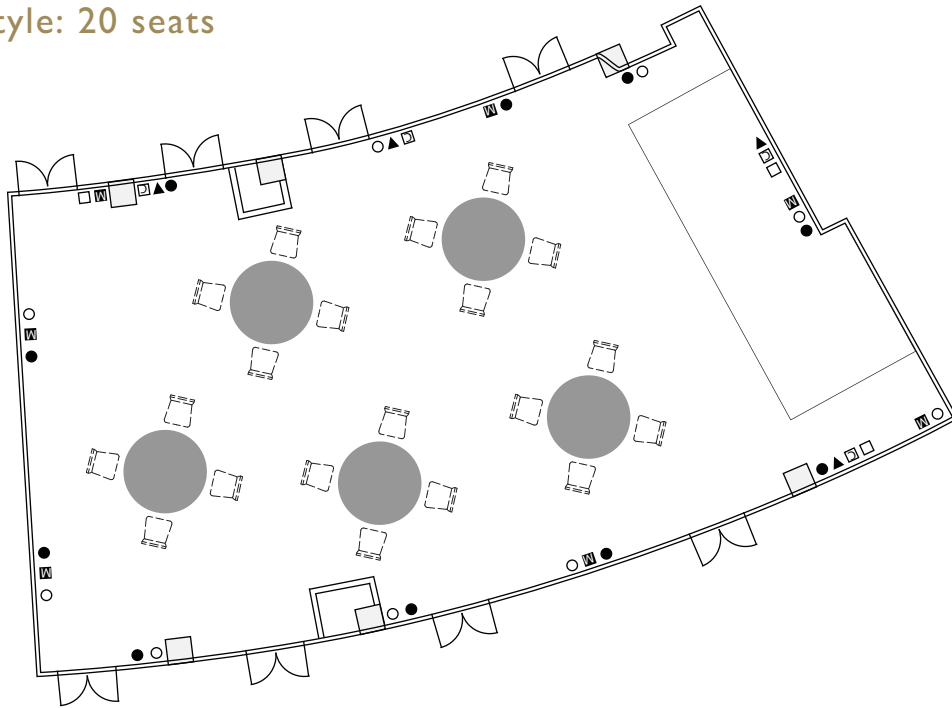

Tamarind Ballroom at Ground Floor, BluPort Wing

U Shape : 19 seats

Tamarind I / Tamarind 2
at Ground Floor, BluPort Wing

Theatre Style : 20 seats

Tamarind I / Tamarind 2
at Ground Floor, BluPort Wing

Classroom Style : 18 seats

Tamarind I / Tamarind 2
at Ground Floor, BluPort Wing

Banquet Style : 20 seats

Tamarind I / Tamarind 2
at Ground Floor, BluPort Wing

U Shape : 13 seats

Room 100 at Ground Floor, Beach Wing

Theatre Style : 30 seats

Room 100 at Ground Floor, Beach Wing

Classroom Style : 18 seats

Room 100 at Ground Floor, Beach Wing

Banquet Style: 20 seats

Room 100 at Ground Floor, Beach Wing

U Shape : 16 seats

Meeting 1 and 2 at Mezzanine Floor, BluPort Wing
Boardroom Style : 8 seats

U Shape Style : 8 seats

Meeting 1 and 2 at Mezzanine Floor, BluPort Wing

Classroom Style : 8 seats

Theatre Style : 12 seats

Function Room, BluPort Wing	 Theatre Style	 Classroom Style	 Cocktail Reception	 Banquet- Style	 U-Shape	 Block Table	 Size (Sqm)	 Length x Width (m)	 Height (m)
Tamarind Ballroom	40	36	80	44	19	12	325	20.3 x 16	5
Tamarind 1	20	18	40	20	13	12	156	9.75 x 16	5
Tamarind 2	20	18	40	20	13	12	156	9.75 x 16	5
Larn-Rom Courtyard	—	—	—	—	—	—	3,200	—	—
Meeting Room 1	12	8	12	12	8	8	57.6	9 x 6.4	2.5
Meeting Room 2	12	8	12	12	8	8	57.6	9 x 6.4	2.5