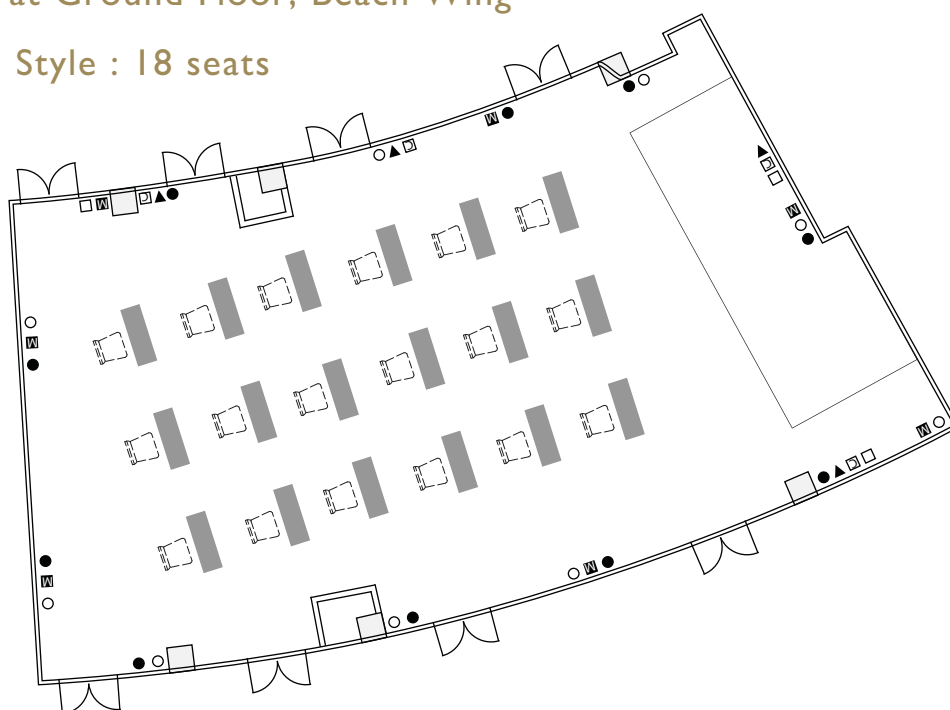

Tamarind Ballroom at Ground Floor, BluPort Wing

U Shape : 19 seats

Tamarind I / Tamarind 2
at Ground Floor, BluPort Wing

Theatre Style : 20 seats

Tamarind I / Tamarind 2
at Ground Floor, BluPort Wing

Classroom Style : 18 seats

Tamarind I / Tamarind 2
at Ground Floor, BluPort Wing

Banquet Style : 20 seats

Tamarind I / Tamarind 2
at Ground Floor, BluPort Wing

U Shape : 13 seats

Room 100 at Ground Floor, Beach Wing

Theatre Style : 30 seats

Room 100 at Ground Floor, Beach Wing

Classroom Style : 18 seats

Room 100 at Ground Floor, Beach Wing

Banquet Style: 20 seats

Room 100 at Ground Floor, Beach Wing

U Shape : 16 seats

Meeting 1 and 2 at Mezzanine Floor, BluPort Wing
Boardroom Style : 8 seats

U Shape Style : 8 seats

Meeting 1 and 2 at Mezzanine Floor, BluPort Wing

Classroom Style : 8 seats

Theatre Style : 12 seats

Function Room, BluPort Wing	 Theatre Style	 Classroom Style	 Cocktail Reception	 Banquet- Style	 U-Shape	 Block Table	 Size (Sqm)	 Length x Width (m)	 Height (m)
Tamarind Ballroom	40	36	80	44	19	12	325	20.3 x 16	5
Tamarind 1	20	18	40	20	13	12	156	9.75 x 16	5
Tamarind 2	20	18	40	20	13	12	156	9.75 x 16	5
Larn-Rom Courtyard	—	—	—	—	—	—	3,200	—	—
Meeting Room 1	12	8	12	12	8	8	57.6	9 x 6.4	2.5
Meeting Room 2	12	8	12	12	8	8	57.6	9 x 6.4	2.5