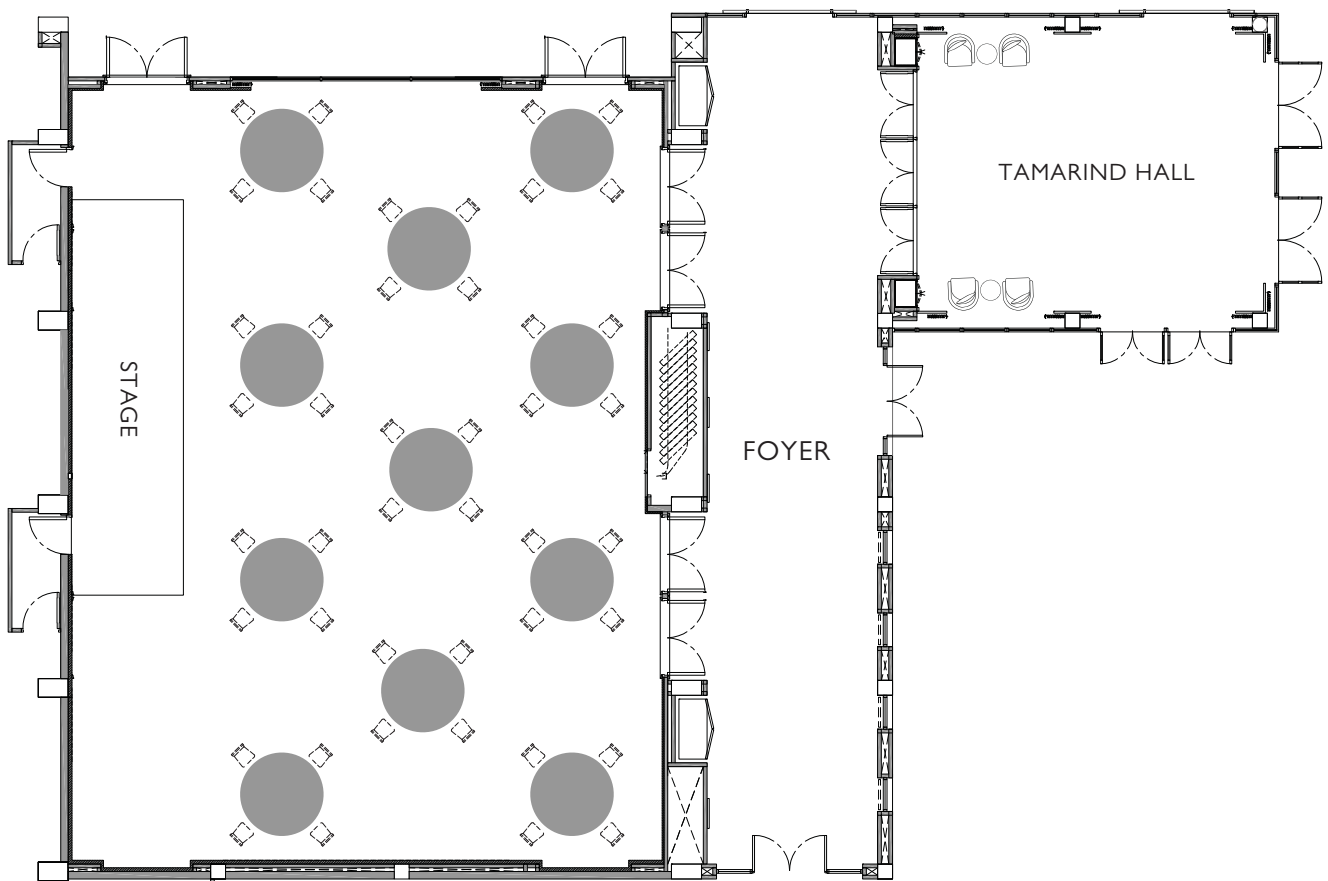

Tamarind Ballroom at Ground Floor, BluPort Wing

Theatre Style : 40 seats

Tamarind Ballroom at Ground Floor, BluPort Wing

Classroom Style : 36 seats

Tamarind Ballroom at Ground Floor, BluPort Wing

Banquet Style : 44 seats

Tamarind Ballroom at Ground Floor, BluPort Wing

U Shape : 19 seats

Tamarind I / Tamarind 2
at Ground Floor, BluPort Wing

Theatre Style : 20 seats

Tamarind I / Tamarind 2
at Ground Floor, BluPort Wing

Classroom Style : 18 seats

Tamarind I / Tamarind 2
at Ground Floor, BluPort Wing

Banquet Style : 20 seats

Tamarind I / Tamarind 2
at Ground Floor, BluPort Wing

U Shape : 13 seats

Room 100 at Ground Floor, Beach Wing

Theatre Style : 30 seats

U Shape Style : 8 seats

Meeting 1 and 2 at Mezzanine Floor, BluPort Wing

Classroom Style : 8 seats

Theatre Style : 12 seats

Function Room, BluPort Wing	 Theatre Style	 Classroom Style	 Cocktail Reception	 Banquet- Style	 U-Shape	 Block Table	 Size (Sqm)	 Length x Width (m)	 Height (m)
Tamarind Ballroom	40	36	80	44	19	12	325	20.3 x 16	5
Tamarind 1	20	18	40	20	13	12	156	9.75 x 16	5
Tamarind 2	20	18	40	20	13	12	156	9.75 x 16	5
Larn-Rom Courtyard	—	—	—	—	—	—	3,200	—	—
Meeting Room 1	12	8	12	12	8	8	57.6	9 x 6.4	2.5
Meeting Room 2	12	8	12	12	8	8	57.6	9 x 6.4	2.5