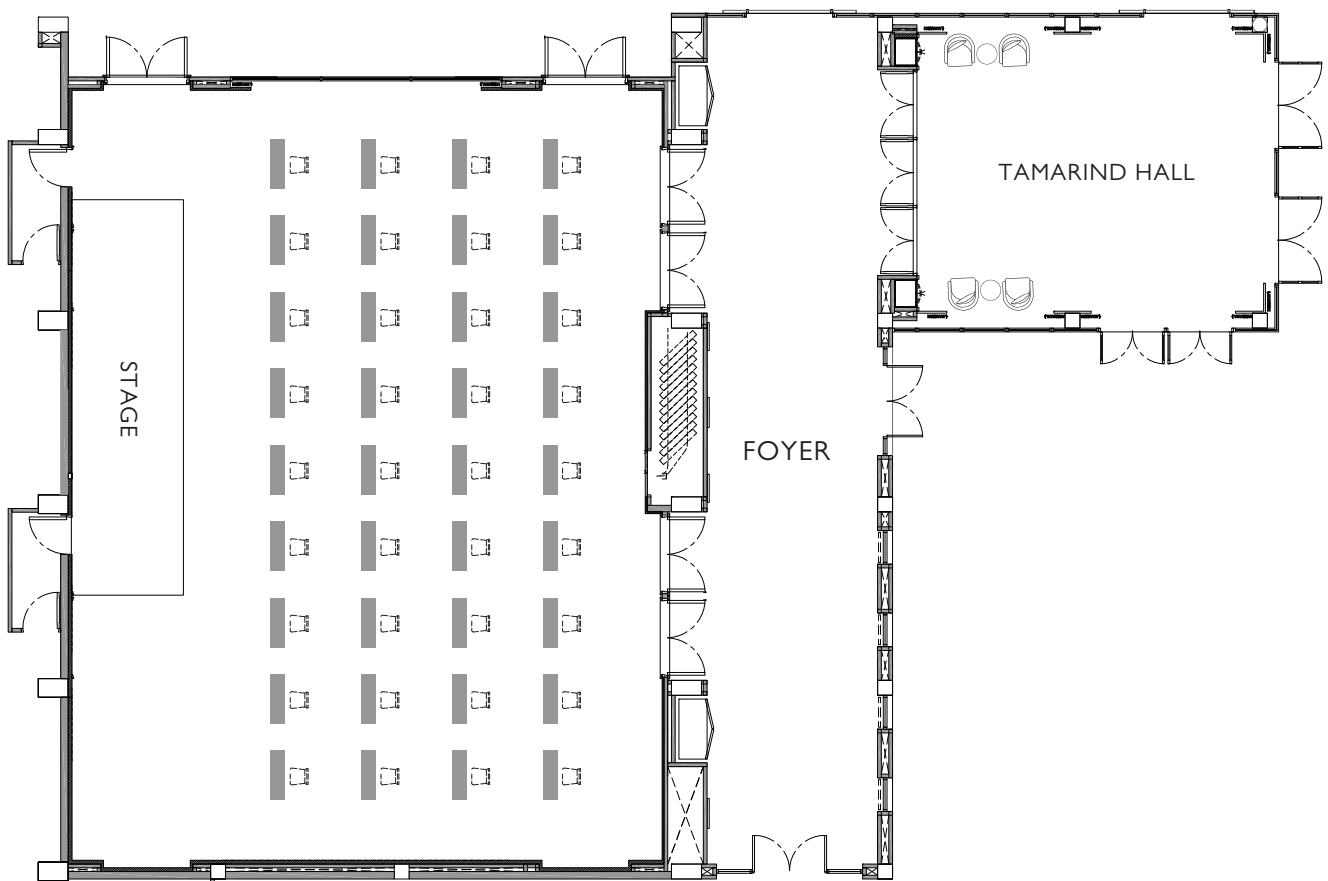

Tamarind Ballroom at Ground Floor, BluPort Wing

Theatre Style : 40 seats

Tamarind Ballroom at Ground Floor, BluPort Wing

Classroom Style : 36 seats

Tamarind Ballroom at Ground Floor, BluPort Wing

Banquet Style : 44 seats

Tamarind Ballroom at Ground Floor, BluPort Wing

U Shape : 19 seats

Tamarind I / Tamarind 2
at Ground Floor, BluPort Wing

Theatre Style : 20 seats

Tamarind I / Tamarind 2
at Ground Floor, BluPort Wing

Classroom Style : 18 seats