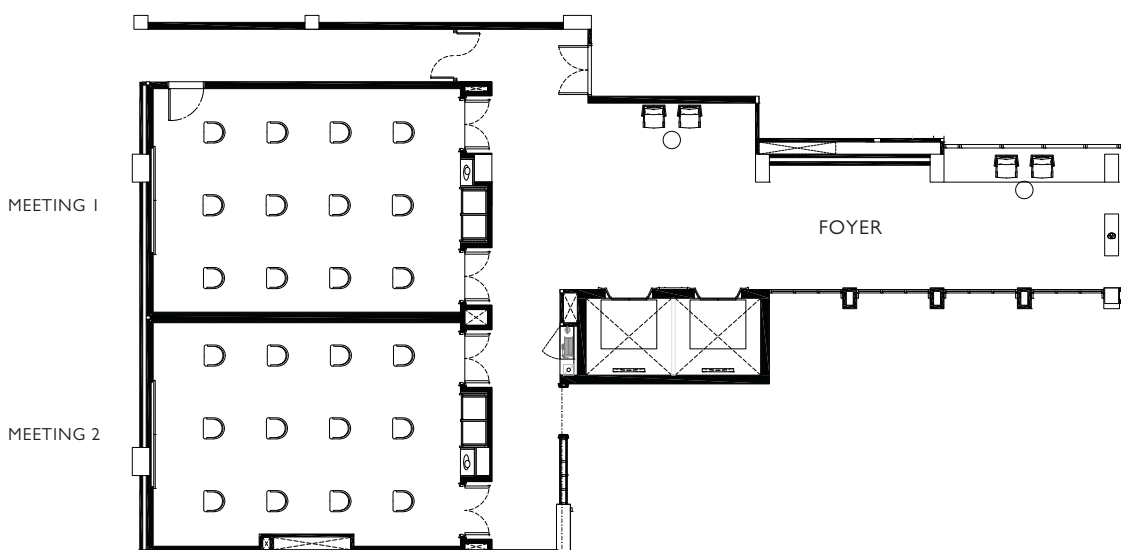

Room 100 at Ground Floor, Beach Wing

Classroom Style : 18 seats

Room 100 at Ground Floor, Beach Wing

Banquet Style: 20 seats

Room 100 at Ground Floor, Beach Wing

U Shape : 16 seats

Meeting 1 and 2 at Mezzanine Floor, BluPort Wing
Boardroom Style : 8 seats

U Shape Style : 8 seats

Meeting 1 and 2 at Mezzanine Floor, BluPort Wing

Classroom Style : 8 seats

Theatre Style : 12 seats

Function Room, BluPort Wing	 Theatre Style	 Classroom Style	 Cocktail Reception	 Banquet- Style	 U-Shape	 Block Table	 Size (Sqm)	 Length x Width (m)	 Height (m)
Tamarind Ballroom	40	36	80	44	19	12	325	20.3 x 16	5
Tamarind 1	20	18	40	20	13	12	156	9.75 x 16	5
Tamarind 2	20	18	40	20	13	12	156	9.75 x 16	5
Larn-Rom Courtyard	—	—	—	—	—	—	3,200	—	—
Meeting Room 1	12	8	12	12	8	8	57.6	9 x 6.4	2.5
Meeting Room 2	12	8	12	12	8	8	57.6	9 x 6.4	2.5

Function Room, Beach Wing	 Theatre Style	 Classroom Style	 Cocktail Reception	 Banquet- Style	 U-Shape	 Block Table	 Size (Sqm)	 Length x Width (m)	 Height (m)
Room 100	30	18	30	20	16	16	187.5	19 x 10.8	4.5