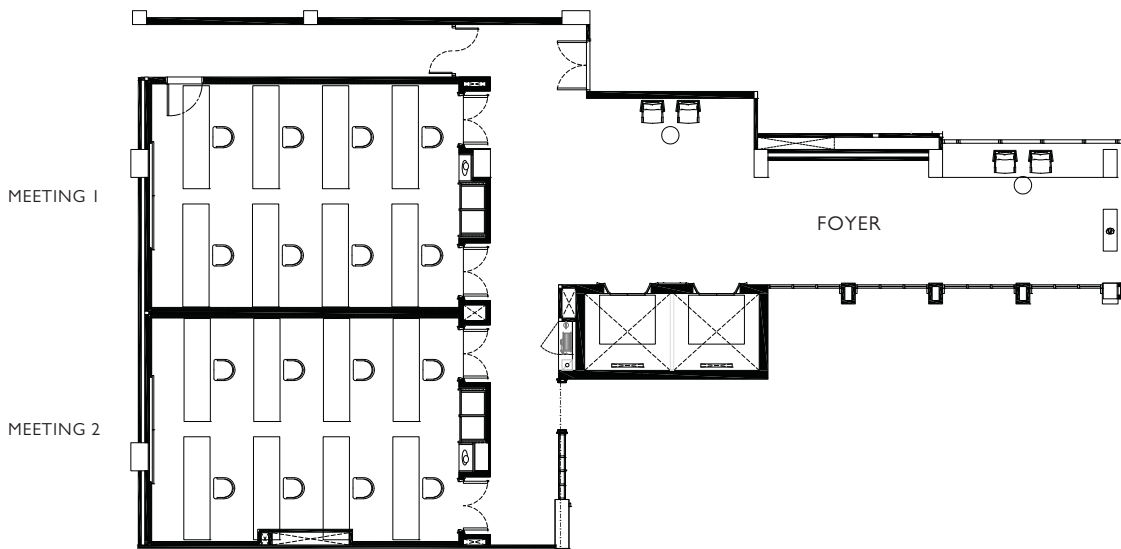

Tamarind I / Tamarind 2
at Ground Floor, BluPort Wing

Banquet Style : 20 seats

Tamarind I / Tamarind 2
at Ground Floor, BluPort Wing

U Shape : 13 seats

Room 100 at Ground Floor, Beach Wing

Theatre Style : 30 seats

Room 100 at Ground Floor, Beach Wing

Classroom Style : 18 seats

Room 100 at Ground Floor, Beach Wing

Banquet Style: 20 seats

Room 100 at Ground Floor, Beach Wing

U Shape : 16 seats

Meeting 1 and 2 at Mezzanine Floor, BluPort Wing
Boardroom Style : 8 seats

U Shape Style : 8 seats

Meeting 1 and 2 at Mezzanine Floor, BluPort Wing

Classroom Style : 8 seats

Theatre Style : 12 seats

Function Room, BluPort Wing	 Theatre Style	 Classroom Style	 Cocktail Reception	 Banquet- Style	 U-Shape	 Block Table	 Size (Sqm)	 Length x Width (m)	 Height (m)
Tamarind Ballroom	40	36	80	44	19	12	325	20.3 x 16	5
Tamarind 1	20	18	40	20	13	12	156	9.75 x 16	5
Tamarind 2	20	18	40	20	13	12	156	9.75 x 16	5
Larn-Rom Courtyard	—	—	—	—	—	—	3,200	—	—
Meeting Room 1	12	8	12	12	8	8	57.6	9 x 6.4	2.5
Meeting Room 2	12	8	12	12	8	8	57.6	9 x 6.4	2.5

Function Room, Beach Wing	 Theatre Style	 Classroom Style	 Cocktail Reception	 Banquet- Style	 U-Shape	 Block Table	 Size (Sqm)	 Length x Width (m)	 Height (m)
Room 100	30	18	30	20	16	16	187.5	19 x 10.8	4.5