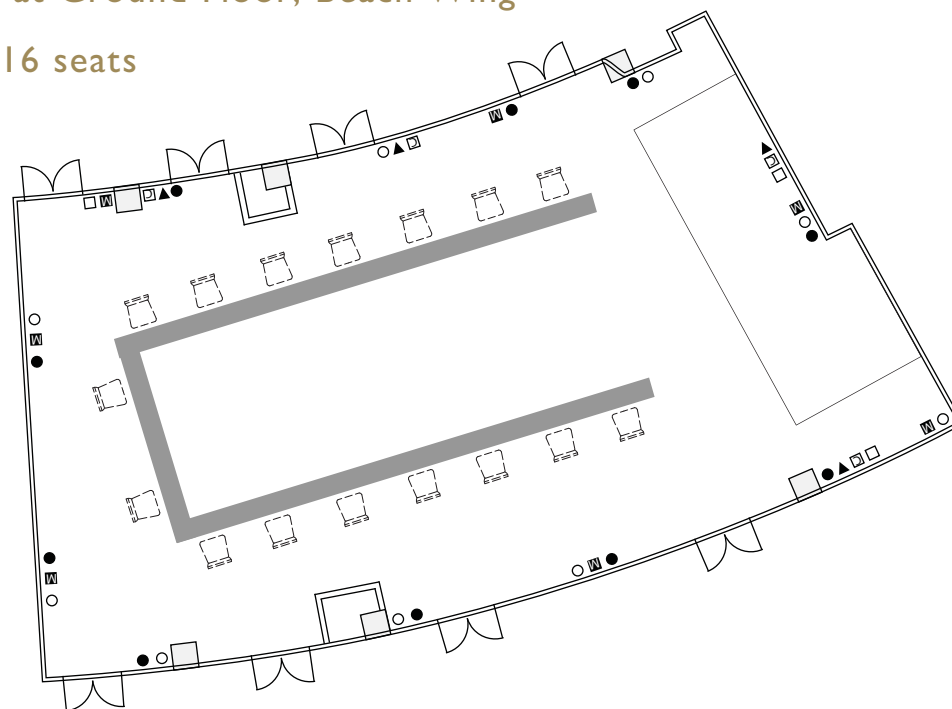

Tamarind Ballroom at Ground Floor, BluPort Wing

U Shape : 19 seats

Tamarind I / Tamarind 2
at Ground Floor, BluPort Wing

Theatre Style : 20 seats

Tamarind I / Tamarind 2
at Ground Floor, BluPort Wing

Classroom Style : 18 seats

Tamarind I / Tamarind 2
at Ground Floor, BluPort Wing

Banquet Style : 20 seats

Tamarind I / Tamarind 2
at Ground Floor, BluPort Wing

U Shape : 13 seats

Room 100 at Ground Floor, Beach Wing

Theatre Style : 30 seats

Room 100 at Ground Floor, Beach Wing

Classroom Style : 18 seats

Room 100 at Ground Floor, Beach Wing

Banquet Style: 20 seats

Room 100 at Ground Floor, Beach Wing

U Shape : 16 seats

Meeting 1 and 2 at Mezzanine Floor, BluPort Wing
Boardroom Style : 8 seats

U Shape Style : 8 seats

Meeting 1 and 2 at Mezzanine Floor, BluPort Wing

Classroom Style : 8 seats

Theatre Style : 12 seats

Function Room, BluPort Wing	 Theatre Style	 Classroom Style	 Cocktail Reception	 Banquet- Style	 U-Shape	 Block Table	 Size (Sqm)	 Length x Width (m)	 Height (m)
Tamarind Ballroom	40	36	80	44	19	12	325	20.3 x 16	5
Tamarind 1	20	18	40	20	13	12	156	9.75 x 16	5
Tamarind 2	20	18	40	20	13	12	156	9.75 x 16	5
Larn-Rom Courtyard	—	—	—	—	—	—	3,200	—	—
Meeting Room 1	12	8	12	12	8	8	57.6	9 x 6.4	2.5
Meeting Room 2	12	8	12	12	8	8	57.6	9 x 6.4	2.5