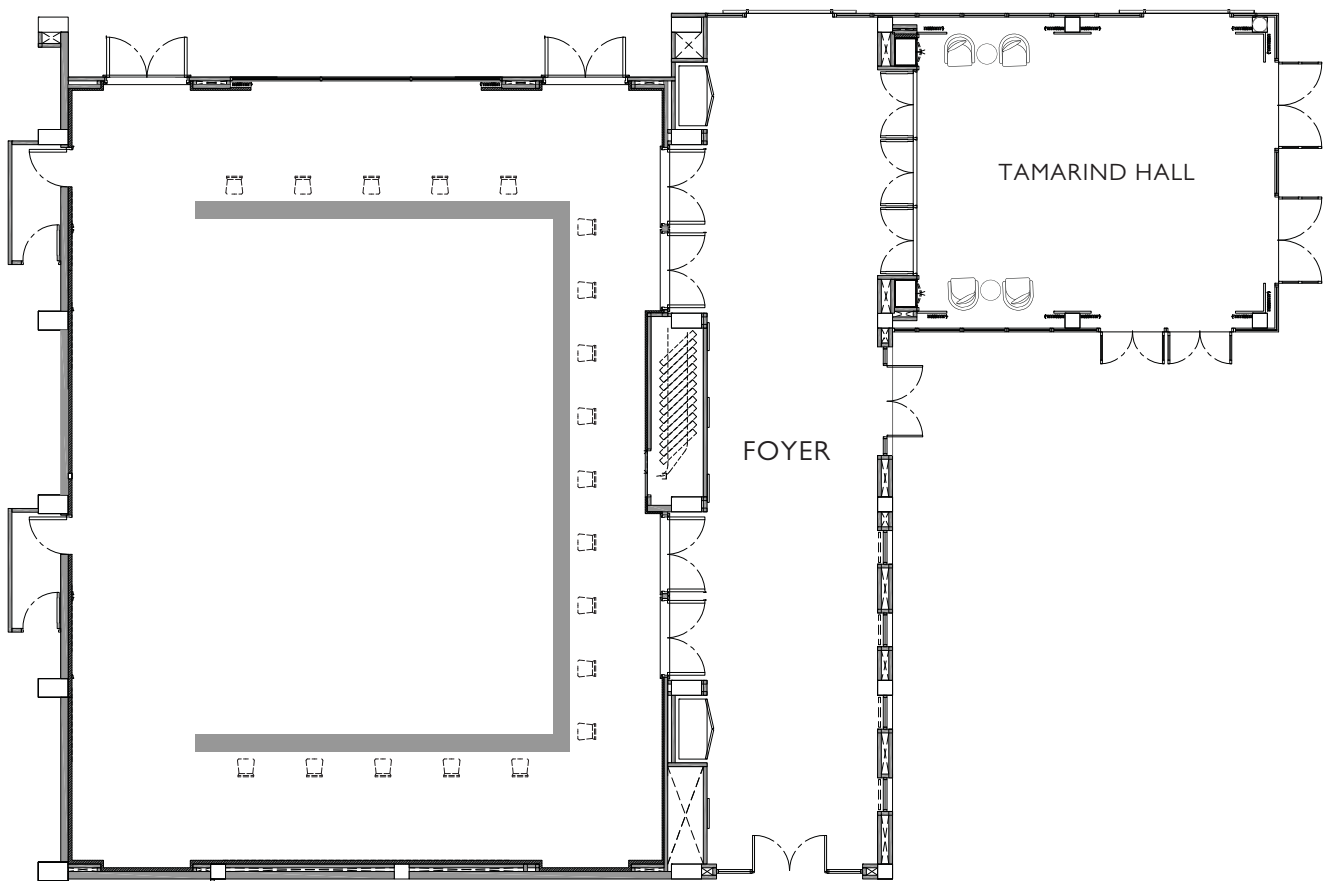

Tamarind Ballroom at Ground Floor, BluPort Wing

Theatre Style : 40 seats

Tamarind Ballroom at Ground Floor, BluPort Wing

Classroom Style : 36 seats

Tamarind Ballroom at Ground Floor, BluPort Wing

Banquet Style : 44 seats

Tamarind Ballroom at Ground Floor, BluPort Wing

U Shape : 19 seats

Tamarind I / Tamarind 2
at Ground Floor, BluPort Wing

Theatre Style : 20 seats

Tamarind I / Tamarind 2
at Ground Floor, BluPort Wing

Classroom Style : 18 seats

Tamarind I / Tamarind 2
at Ground Floor, BluPort Wing

Banquet Style : 20 seats

Tamarind I / Tamarind 2
at Ground Floor, BluPort Wing

U Shape : 13 seats

Room 100 at Ground Floor, Beach Wing

Theatre Style : 30 seats