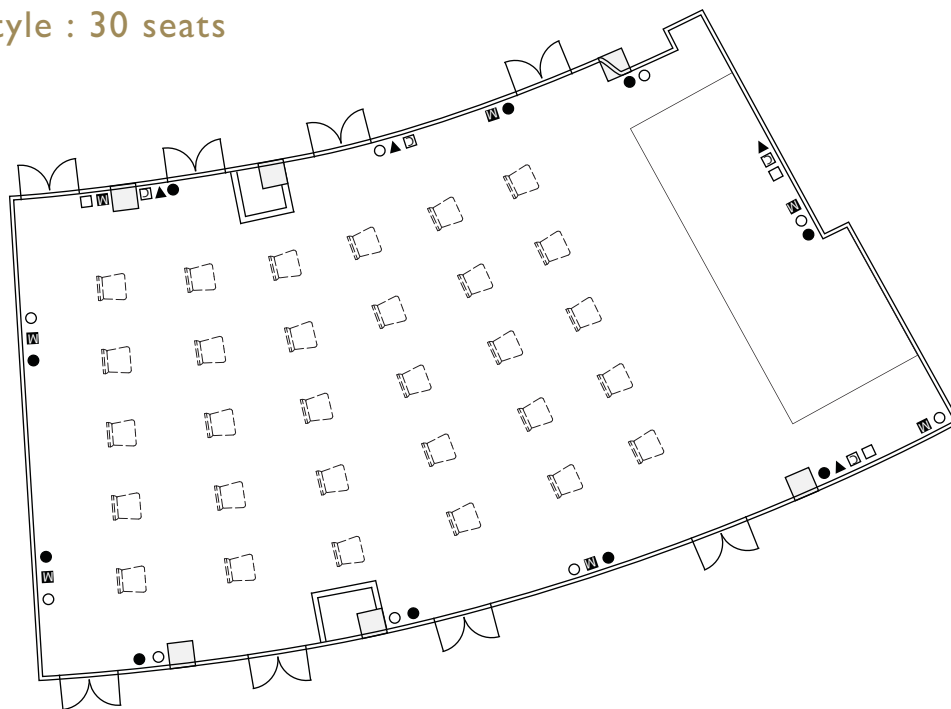

Tamarind Ballroom at Ground Floor, BluPort Wing

Theatre Style : 40 seats

Tamarind Ballroom at Ground Floor, BluPort Wing

Classroom Style : 36 seats

Tamarind Ballroom at Ground Floor, BluPort Wing

Banquet Style : 44 seats

Tamarind Ballroom at Ground Floor, BluPort Wing

U Shape : 19 seats

Tamarind I / Tamarind 2
at Ground Floor, BluPort Wing

Theatre Style : 20 seats

Tamarind I / Tamarind 2
at Ground Floor, BluPort Wing

Classroom Style : 18 seats

Tamarind I / Tamarind 2
at Ground Floor, BluPort Wing

Banquet Style : 20 seats

Tamarind I / Tamarind 2
at Ground Floor, BluPort Wing

U Shape : 13 seats

Room 100 at Ground Floor, Beach Wing

Theatre Style : 30 seats

Room 100 at Ground Floor, Beach Wing

Classroom Style : 18 seats

Room 100 at Ground Floor, Beach Wing

Banquet Style: 20 seats

Room 100 at Ground Floor, Beach Wing

U Shape : 16 seats

Meeting 1 and 2 at Mezzanine Floor, BluPort Wing
Boardroom Style : 8 seats