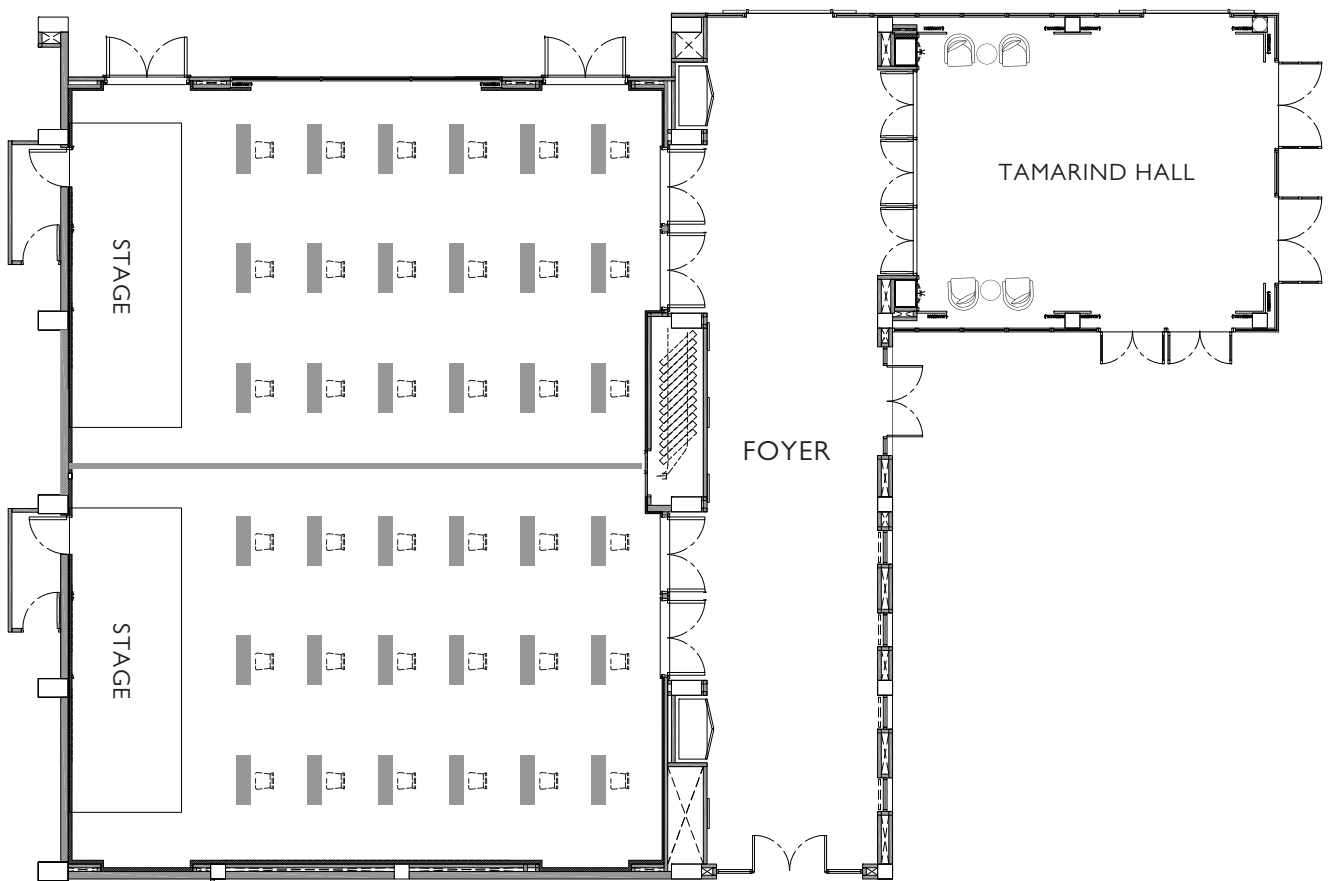

Tamarind Ballroom at Ground Floor, BluPort Wing

Theatre Style : 40 seats

Tamarind Ballroom at Ground Floor, BluPort Wing

Classroom Style : 36 seats

Tamarind Ballroom at Ground Floor, BluPort Wing

Banquet Style : 44 seats

Tamarind Ballroom at Ground Floor, BluPort Wing

U Shape : 19 seats

Tamarind I / Tamarind 2
at Ground Floor, BluPort Wing

Theatre Style : 20 seats

Tamarind I / Tamarind 2
at Ground Floor, BluPort Wing

Classroom Style : 18 seats

Tamarind I / Tamarind 2
at Ground Floor, BluPort Wing

Banquet Style : 20 seats

Tamarind I / Tamarind 2
at Ground Floor, BluPort Wing

U Shape : 13 seats

Room 100 at Ground Floor, Beach Wing

Theatre Style : 30 seats

Room 100 at Ground Floor, Beach Wing

Classroom Style : 18 seats

Room 100 at Ground Floor, Beach Wing

Banquet Style: 20 seats

Room 100 at Ground Floor, Beach Wing

U Shape : 16 seats

Meeting 1 and 2 at Mezzanine Floor, BluPort Wing
Boardroom Style : 8 seats