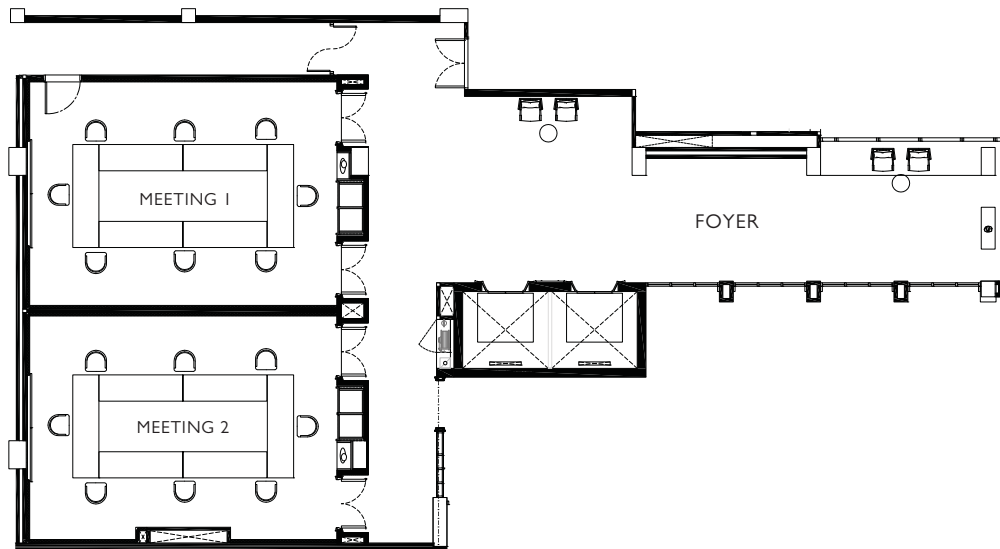

Tamarind Ballroom at Ground Floor, BluPort Wing

U Shape : 19 seats

Tamarind I / Tamarind 2
at Ground Floor, BluPort Wing

Theatre Style : 20 seats

Tamarind I / Tamarind 2
at Ground Floor, BluPort Wing

Classroom Style : 18 seats

Tamarind I / Tamarind 2
at Ground Floor, BluPort Wing

Banquet Style : 20 seats

Tamarind I / Tamarind 2
at Ground Floor, BluPort Wing

U Shape : 13 seats

Room 100 at Ground Floor, Beach Wing

Theatre Style : 30 seats

Room 100 at Ground Floor, Beach Wing

Classroom Style : 18 seats

Room 100 at Ground Floor, Beach Wing

Banquet Style: 20 seats

Room 100 at Ground Floor, Beach Wing

U Shape : 16 seats

Meeting 1 and 2 at Mezzanine Floor, BluPort Wing
Boardroom Style : 8 seats

U Shape Style : 8 seats

Meeting 1 and 2 at Mezzanine Floor, BluPort Wing

Classroom Style : 8 seats

Theatre Style : 12 seats

Function Room, BluPort Wing	 Theatre Style	 Classroom Style	 Cocktail Reception	 Banquet- Style	 U-Shape	 Block Table	 Size (Sqm)	 Length x Width (m)	 Height (m)
Tamarind Ballroom	40	36	80	44	19	12	325	20.3 x 16	5
Tamarind 1	20	18	40	20	13	12	156	9.75 x 16	5
Tamarind 2	20	18	40	20	13	12	156	9.75 x 16	5
Larn-Rom Courtyard	—	—	—	—	—	—	3,200	—	—
Meeting Room 1	12	8	12	12	8	8	57.6	9 x 6.4	2.5
Meeting Room 2	12	8	12	12	8	8	57.6	9 x 6.4	2.5