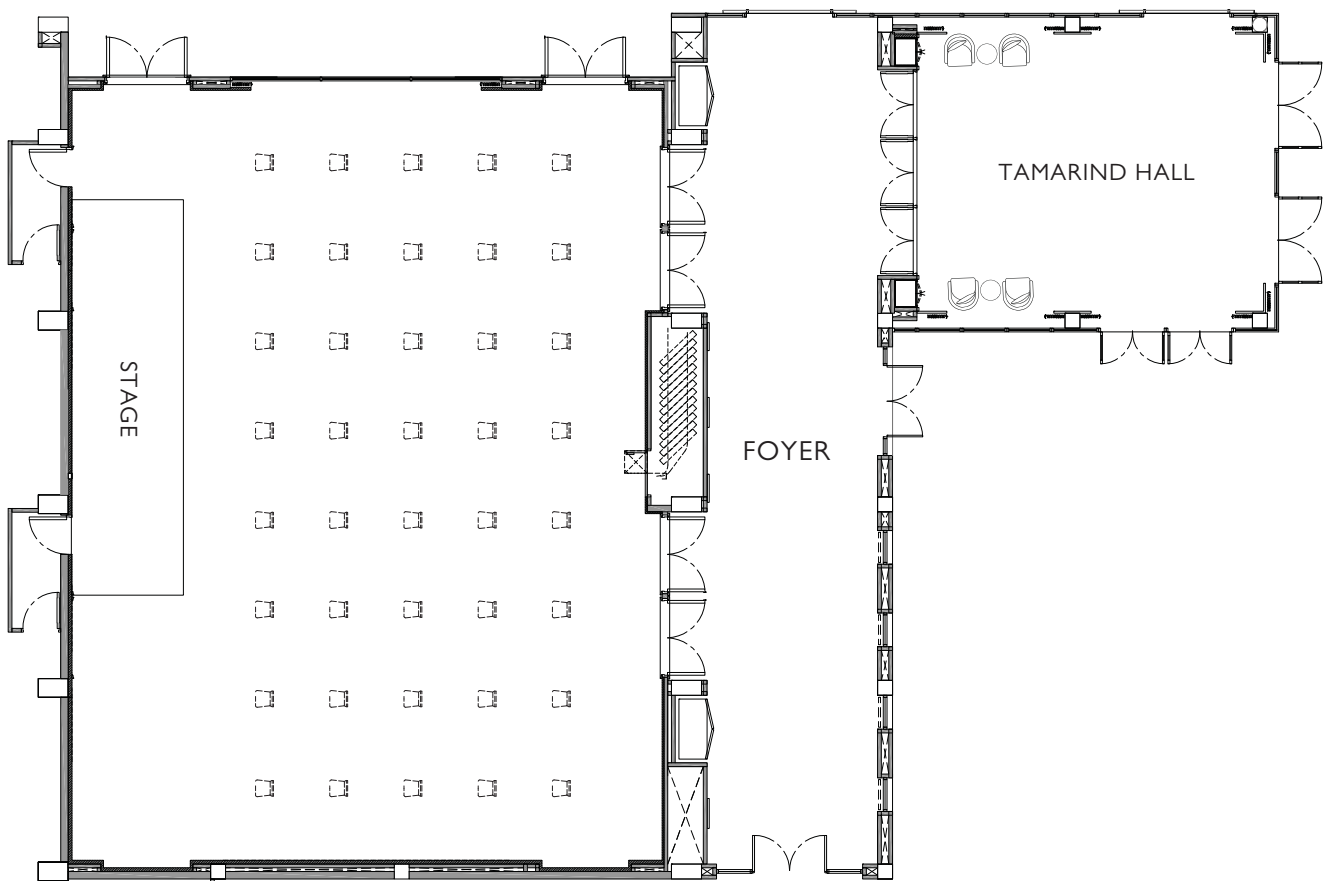

Tamarind Ballroom at Ground Floor, BluPort Wing

Theatre Style : 40 seats

Tamarind Ballroom at Ground Floor, BluPort Wing

Classroom Style : 36 seats

Tamarind Ballroom at Ground Floor, BluPort Wing

Banquet Style : 44 seats