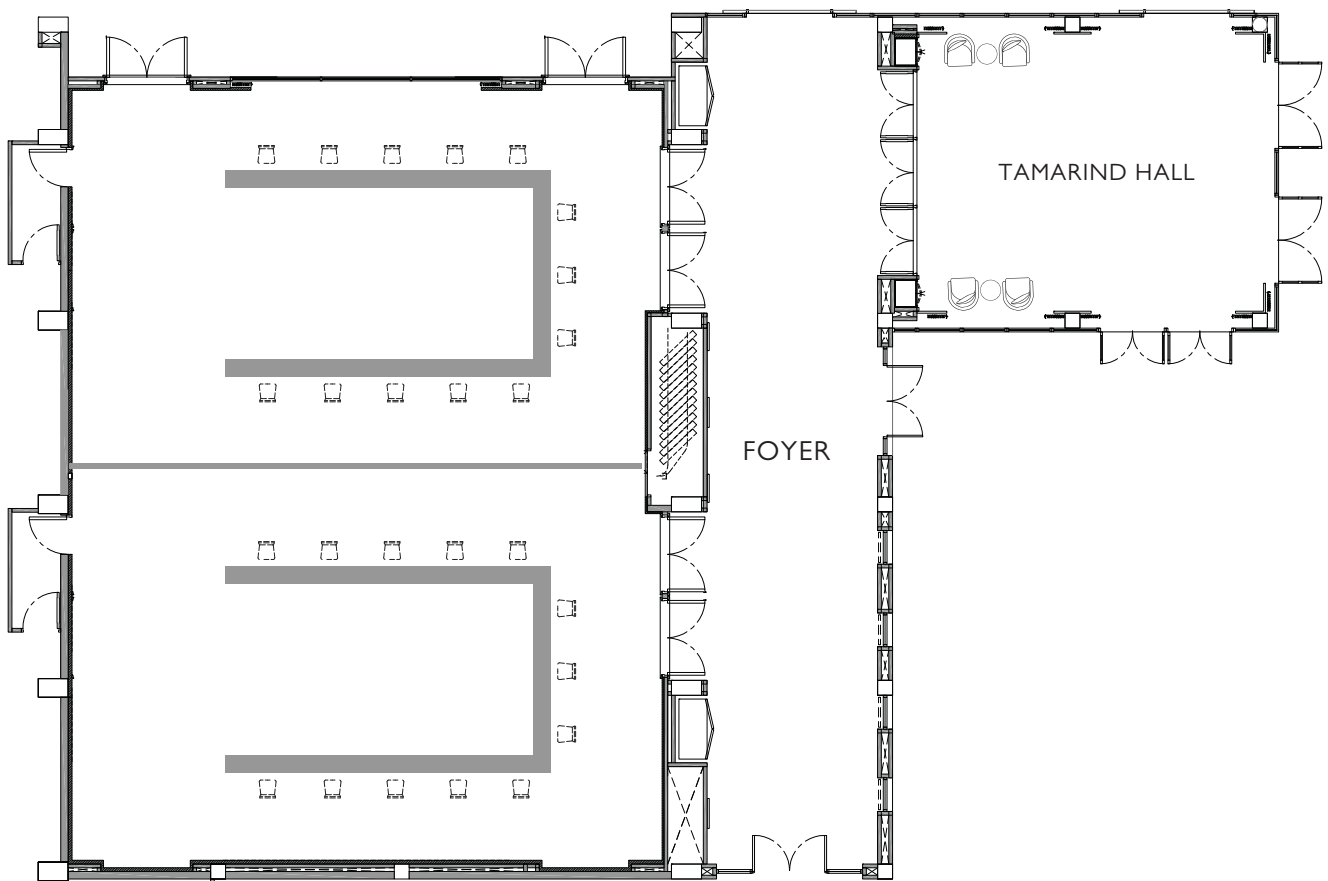

Tamarind Ballroom at Ground Floor, BluPort Wing

Theatre Style : 40 seats

Tamarind Ballroom at Ground Floor, BluPort Wing

Classroom Style : 36 seats

Tamarind Ballroom at Ground Floor, BluPort Wing

Banquet Style : 44 seats

Tamarind Ballroom at Ground Floor, BluPort Wing

U Shape : 19 seats

Tamarind I / Tamarind 2
at Ground Floor, BluPort Wing

Theatre Style : 20 seats

Tamarind I / Tamarind 2
at Ground Floor, BluPort Wing

Classroom Style : 18 seats

Tamarind I / Tamarind 2
at Ground Floor, BluPort Wing

Banquet Style : 20 seats

Tamarind I / Tamarind 2
at Ground Floor, BluPort Wing

U Shape : 13 seats

Room 100 at Ground Floor, Beach Wing

Theatre Style : 30 seats

Room 100 at Ground Floor, Beach Wing

Classroom Style : 18 seats

Room 100 at Ground Floor, Beach Wing

Banquet Style: 20 seats

Room 100 at Ground Floor, Beach Wing

U Shape : 16 seats

Meeting 1 and 2 at Mezzanine Floor, BluPort Wing
Boardroom Style : 8 seats