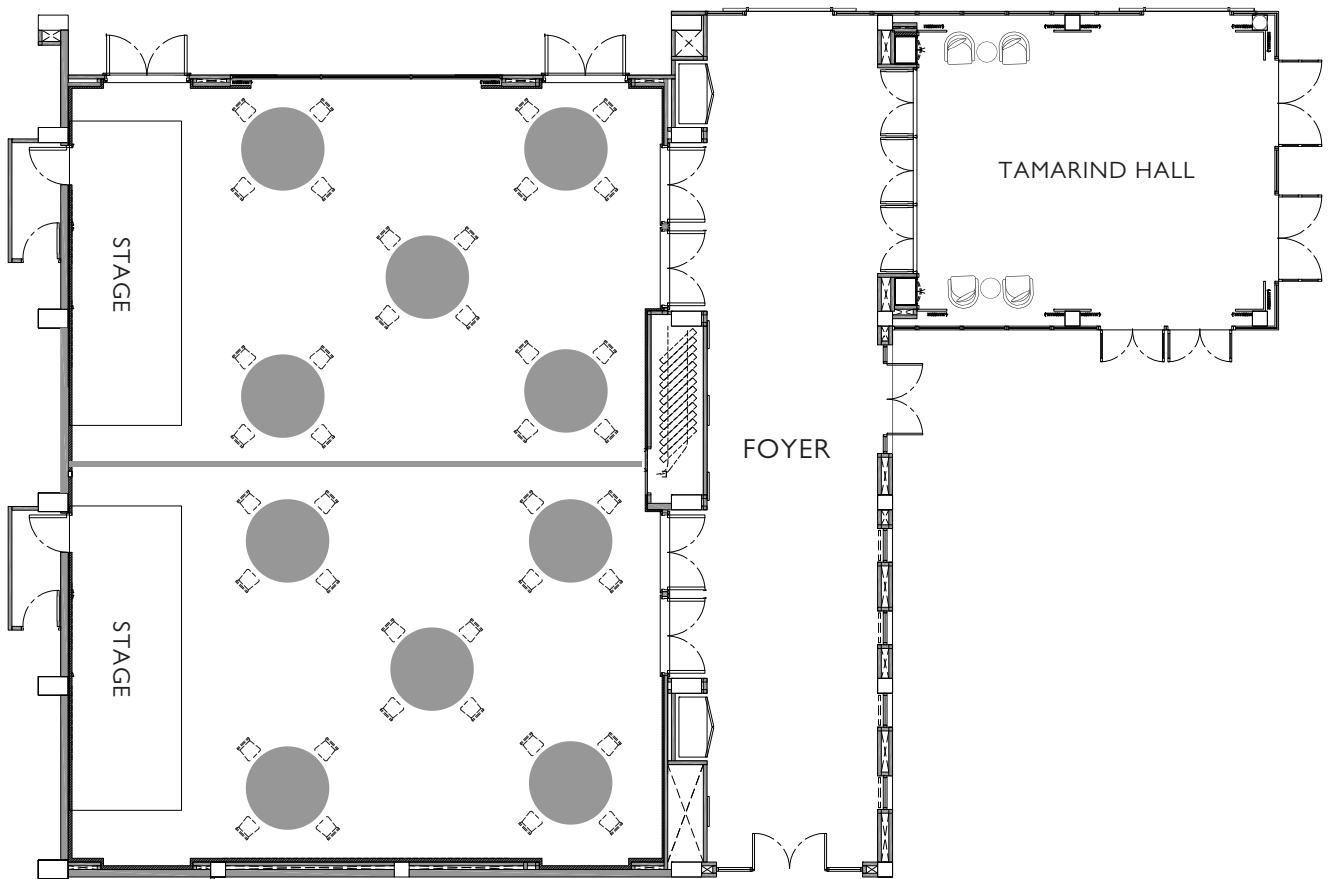

Tamarind Ballroom at Ground Floor, BluPort Wing

Theatre Style : 40 seats

Tamarind Ballroom at Ground Floor, BluPort Wing

Classroom Style : 36 seats

Tamarind Ballroom at Ground Floor, BluPort Wing

Banquet Style : 44 seats

Tamarind Ballroom at Ground Floor, BluPort Wing

U Shape : 19 seats

Tamarind I / Tamarind 2
at Ground Floor, BluPort Wing

Theatre Style : 20 seats

Tamarind I / Tamarind 2
at Ground Floor, BluPort Wing

Classroom Style : 18 seats

Tamarind I / Tamarind 2
at Ground Floor, BluPort Wing

Banquet Style : 20 seats

Tamarind I / Tamarind 2
at Ground Floor, BluPort Wing

U Shape : 13 seats

Room 100 at Ground Floor, Beach Wing

Theatre Style : 30 seats

Room 100 at Ground Floor, Beach Wing

Classroom Style : 18 seats

Room 100 at Ground Floor, Beach Wing

Banquet Style: 20 seats

Room 100 at Ground Floor, Beach Wing

U Shape : 16 seats

Meeting 1 and 2 at Mezzanine Floor, BluPort Wing
Boardroom Style : 8 seats