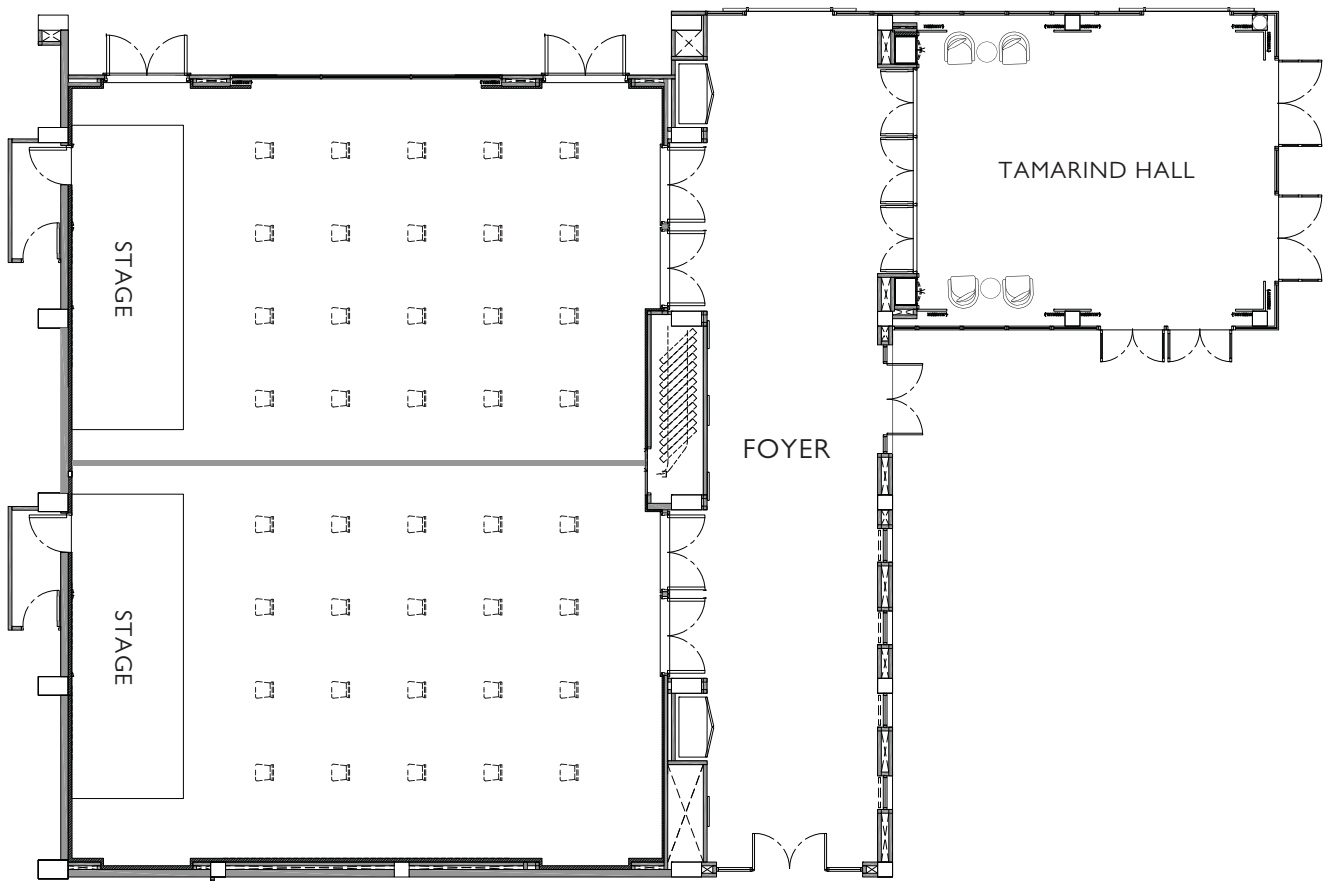

Tamarind Ballroom at Ground Floor, BluPort Wing

Theatre Style : 40 seats

Tamarind Ballroom at Ground Floor, BluPort Wing

Classroom Style : 36 seats

Tamarind Ballroom at Ground Floor, BluPort Wing

Banquet Style : 44 seats

Tamarind Ballroom at Ground Floor, BluPort Wing

U Shape : 19 seats

Tamarind I / Tamarind 2
at Ground Floor, BluPort Wing

Theatre Style : 20 seats

Tamarind I / Tamarind 2
at Ground Floor, BluPort Wing

Classroom Style : 18 seats

Tamarind I / Tamarind 2
at Ground Floor, BluPort Wing

Banquet Style : 20 seats

Tamarind I / Tamarind 2
at Ground Floor, BluPort Wing

U Shape : 13 seats

Room 100 at Ground Floor, Beach Wing

Theatre Style : 30 seats

Room 100 at Ground Floor, Beach Wing

Classroom Style : 18 seats

Room 100 at Ground Floor, Beach Wing

Banquet Style: 20 seats

Room 100 at Ground Floor, Beach Wing

U Shape : 16 seats

Meeting 1 and 2 at Mezzanine Floor, BluPort Wing
Boardroom Style : 8 seats