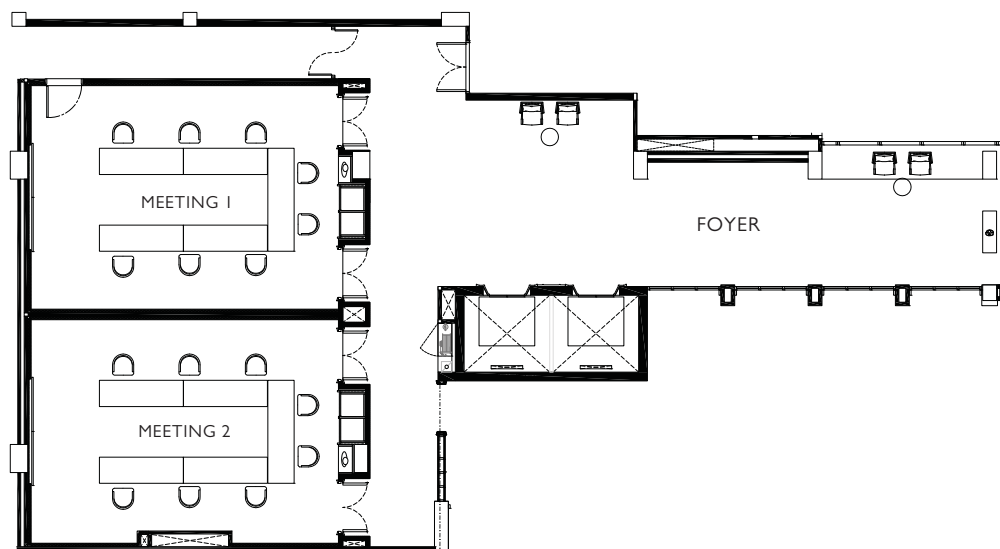

Tamarind Ballroom at Ground Floor, BluPort Wing

U Shape : 19 seats

Tamarind I / Tamarind 2
at Ground Floor, BluPort Wing

Theatre Style : 20 seats

Tamarind I / Tamarind 2
at Ground Floor, BluPort Wing

Classroom Style : 18 seats

Tamarind I / Tamarind 2
at Ground Floor, BluPort Wing

Banquet Style : 20 seats

Tamarind I / Tamarind 2
at Ground Floor, BluPort Wing

U Shape : 13 seats

Room 100 at Ground Floor, Beach Wing

Theatre Style : 30 seats

Room 100 at Ground Floor, Beach Wing

Classroom Style : 18 seats

Room 100 at Ground Floor, Beach Wing

Banquet Style: 20 seats

Room 100 at Ground Floor, Beach Wing

U Shape : 16 seats

Meeting 1 and 2 at Mezzanine Floor, BluPort Wing
Boardroom Style : 8 seats

U Shape Style : 8 seats

Meeting 1 and 2 at Mezzanine Floor, BluPort Wing

Classroom Style : 8 seats

Theatre Style : 12 seats

Function Room, BluPort Wing	 Theatre Style	 Classroom Style	 Cocktail Reception	 Banquet- Style	 U-Shape	 Block Table	 Size (Sqm)	 Length x Width (m)	 Height (m)
Tamarind Ballroom	40	36	80	44	19	12	325	20.3 x 16	5
Tamarind 1	20	18	40	20	13	12	156	9.75 x 16	5
Tamarind 2	20	18	40	20	13	12	156	9.75 x 16	5
Larn-Rom Courtyard	—	—	—	—	—	—	3,200	—	—
Meeting Room 1	12	8	12	12	8	8	57.6	9 x 6.4	2.5
Meeting Room 2	12	8	12	12	8	8	57.6	9 x 6.4	2.5