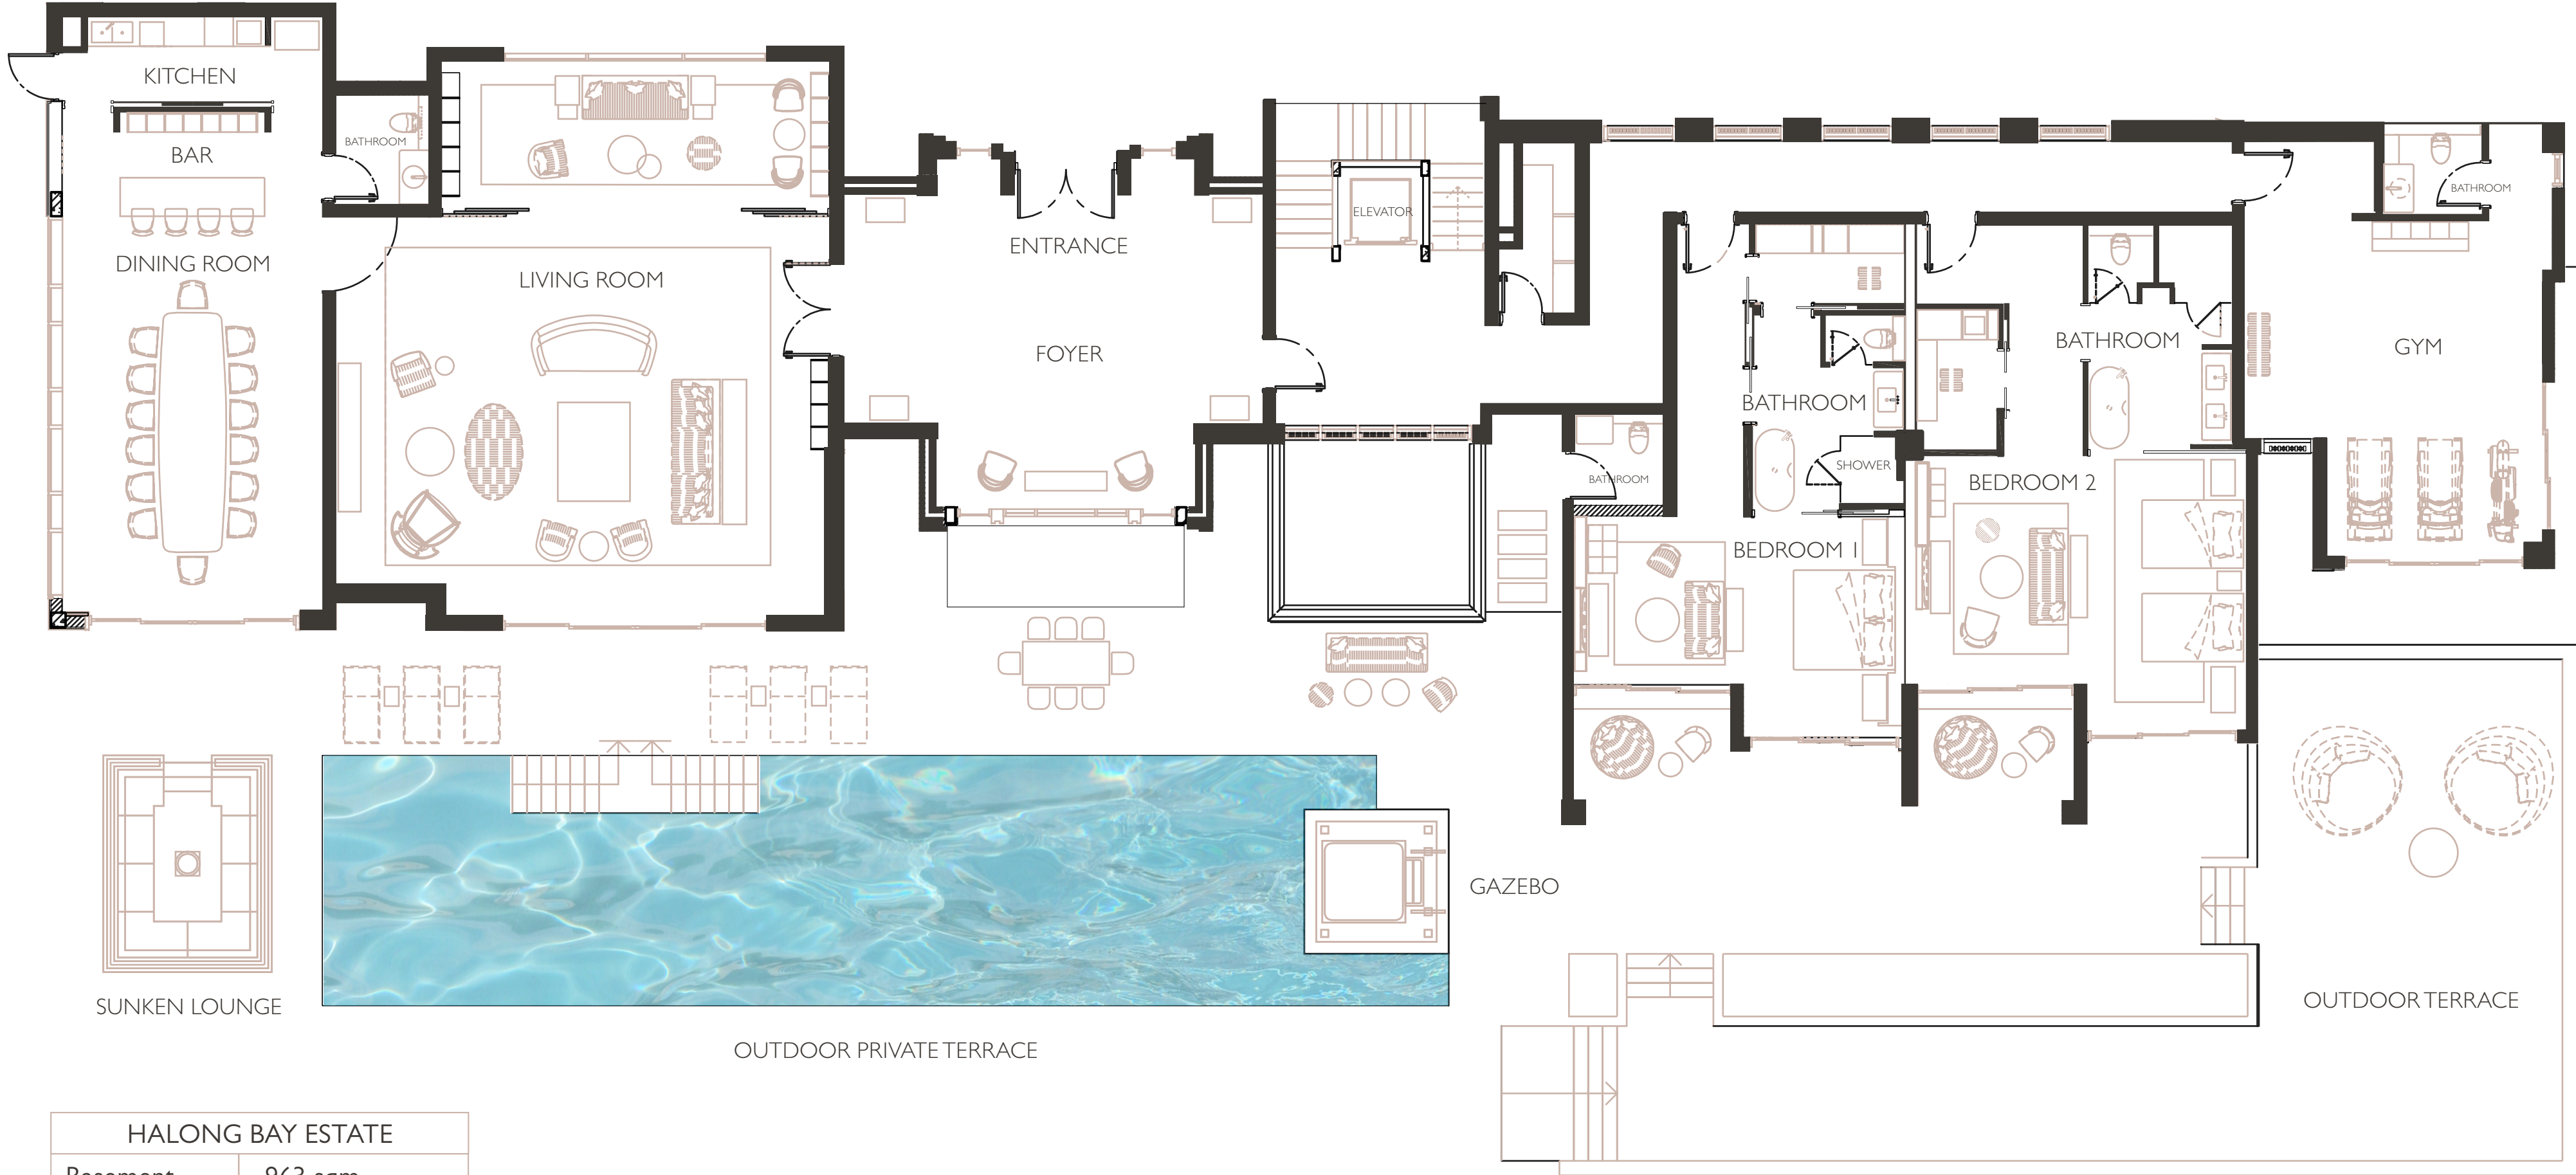

HALONG BAY ESTATE

First floor

HALONG BAY ESTATE	
Basement	963 sqm
First Floor	568 sqm
Second Floor	415 sqm
Third Floor	254 sqm
Total	2.200 sqm

BAYVIEW

BEACH ACCESS

HALONG BAY ESTATE

Second floor

HALONG BAY ESTATE	
Basement	963 sqm
First Floor	568 sqm
Second Floor	415 sqm
Third Floor	254 sqm
Total	2.200 sqm

HALONG BAY ESTATE

Third floor

HALONG BAY ESTATE	
Basement	963 sqm
First Floor	568 sqm
Second Floor	415 sqm
Third Floor	254 sqm
Total	2.200 sqm

HALONG BAY ESTATE

Basement

HALONG BAY ESTATE	
Basement	963 sqm
First Floor	568 sqm
Second Floor	415 sqm
Third Floor	254 sqm
Total	2.200 sqm