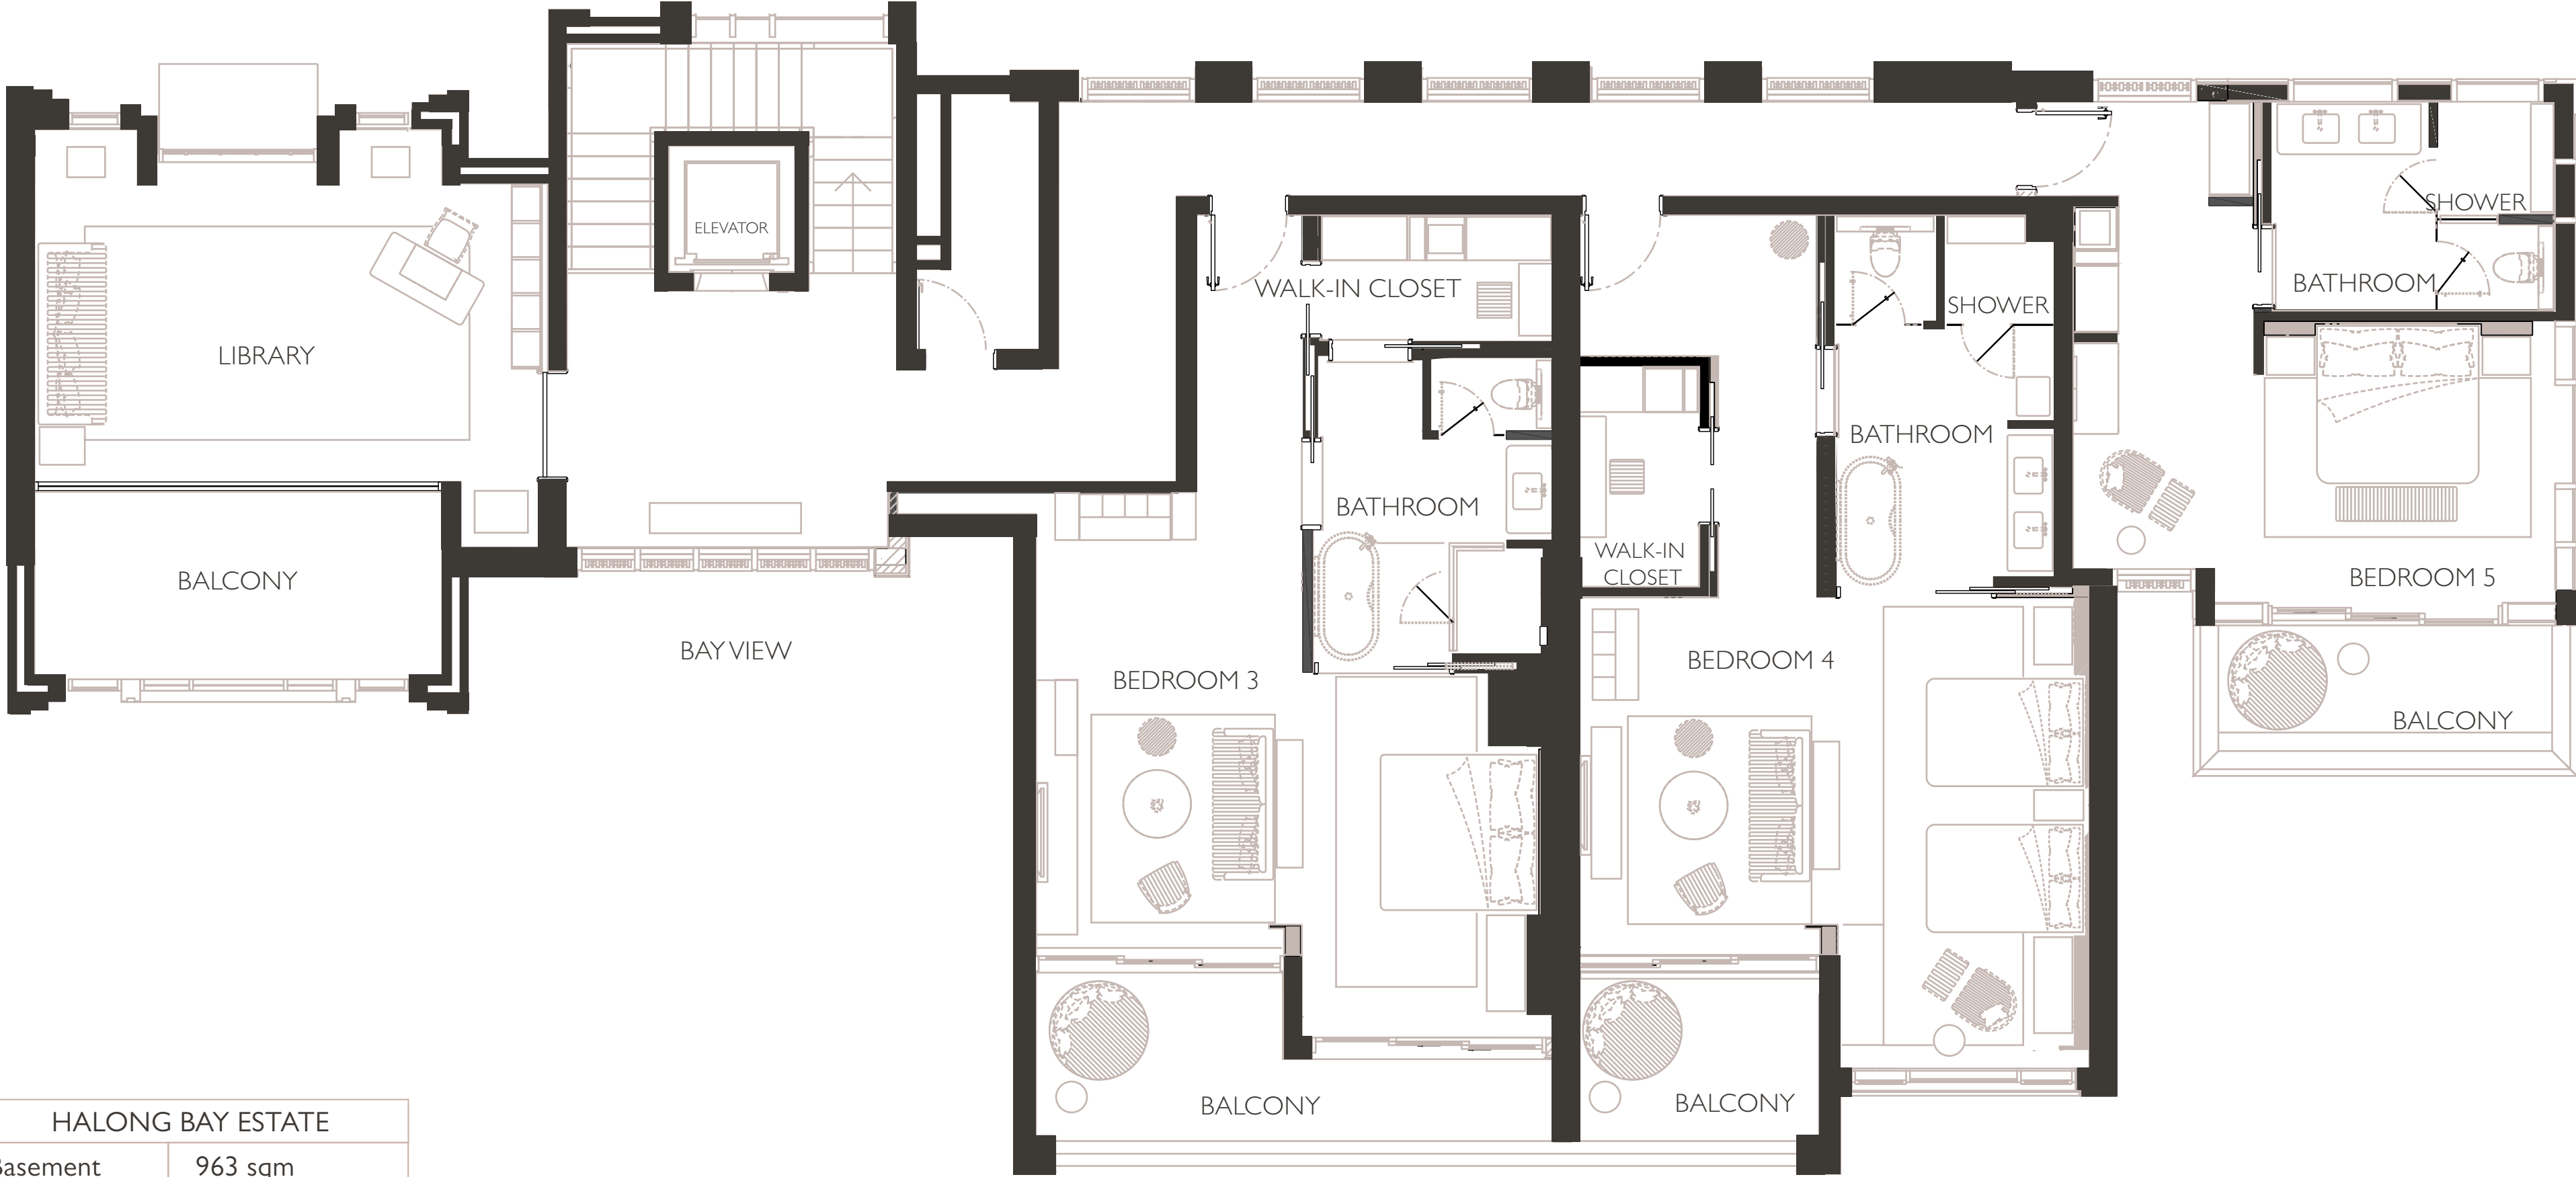

HALONG BAY ESTATE

First floor

HALONG BAY ESTATE	
Basement	963 sqm
First Floor	568 sqm
Second Floor	415 sqm
Third Floor	254 sqm
Total	2.200 sqm

BAYVIEW

BEACH ACCESS

HALONG BAY ESTATE

Second floor

HALONG BAY ESTATE	
Basement	963 sqm
First Floor	568 sqm
Second Floor	415 sqm
Third Floor	254 sqm
Total	2.200 sqm

HALONG BAY ESTATE

Third floor

HALONG BAY ESTATE	
Basement	963 sqm
First Floor	568 sqm
Second Floor	415 sqm
Third Floor	254 sqm
Total	2.200 sqm

HALONG BAY ESTATE

Basement

HALONG BAY ESTATE	
Basement	963 sqm
First Floor	568 sqm
Second Floor	415 sqm
Third Floor	254 sqm
Total	2.200 sqm