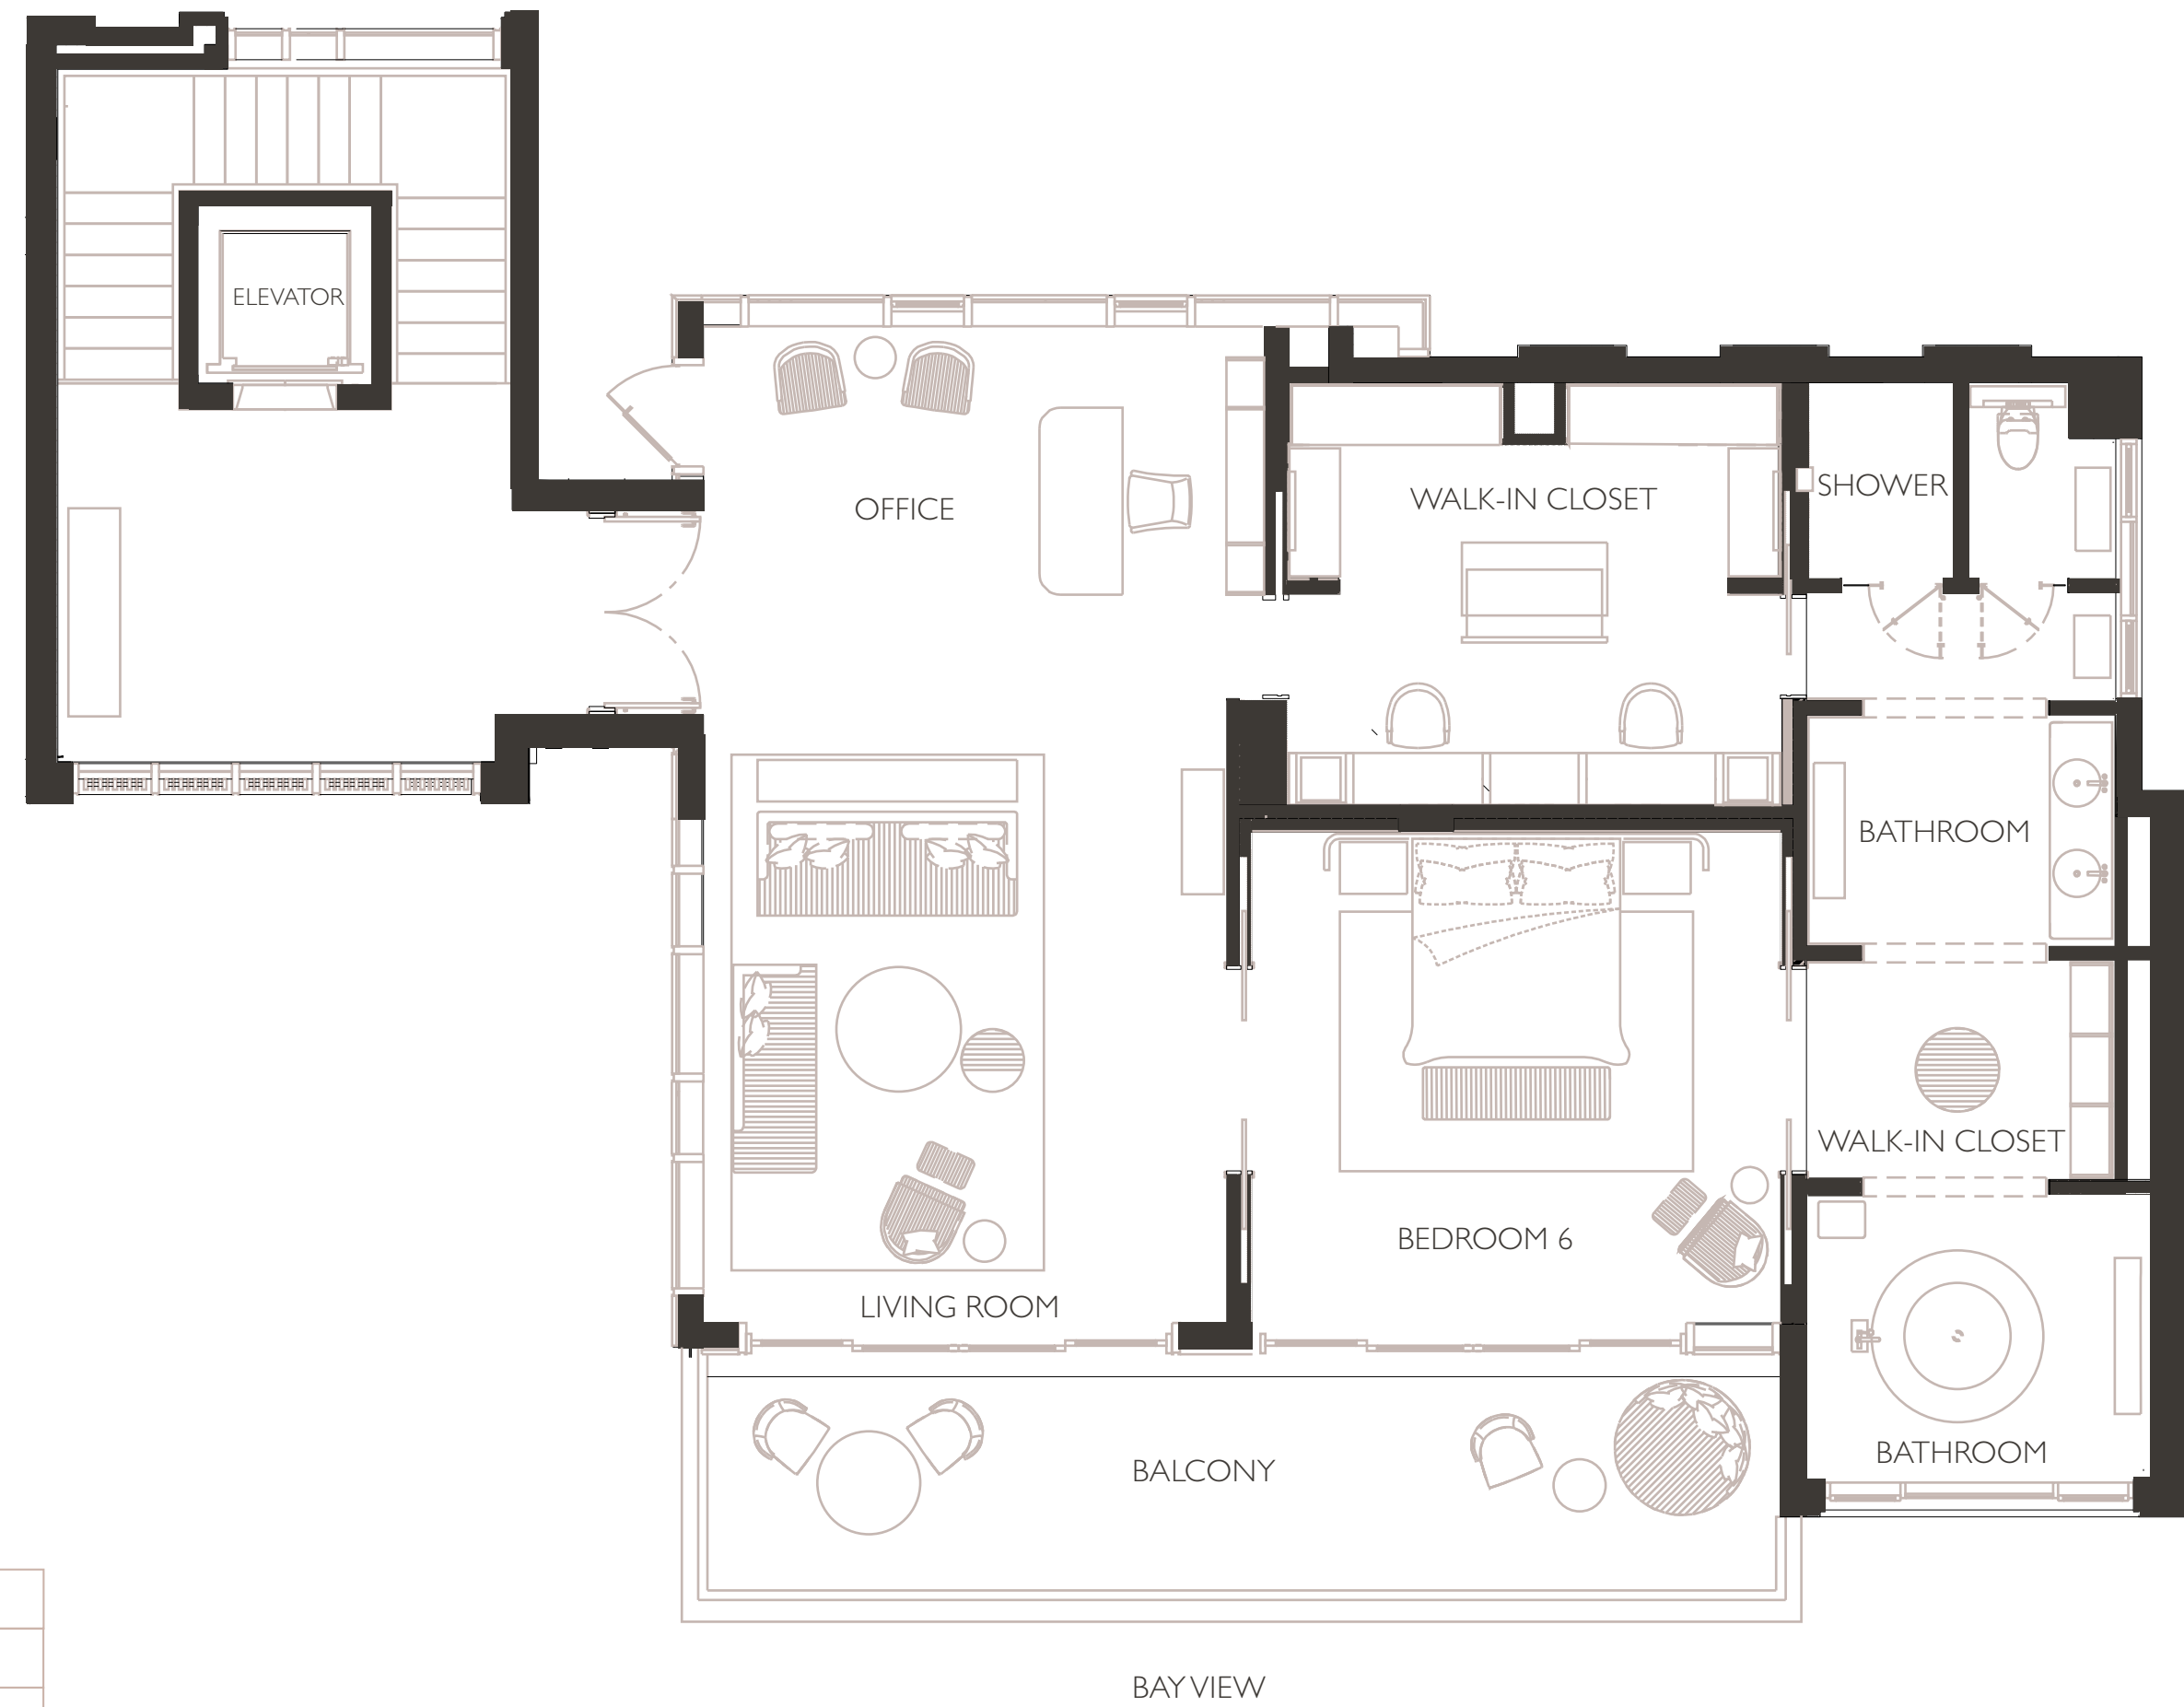

HALONG BAY ESTATE

First floor

HALONG BAY ESTATE	
Basement	963 sqm
First Floor	568 sqm
Second Floor	415 sqm
Third Floor	254 sqm
Total	2.200 sqm

BAYVIEW

BEACH ACCESS

HALONG BAY ESTATE

Second floor

HALONG BAY ESTATE	
Basement	963 sqm
First Floor	568 sqm
Second Floor	415 sqm
Third Floor	254 sqm
Total	2.200 sqm

HALONG BAY ESTATE

Third floor

HALONG BAY ESTATE	
Basement	963 sqm
First Floor	568 sqm
Second Floor	415 sqm
Third Floor	254 sqm
Total	2.200 sqm

HALONG BAY ESTATE

Basement

HALONG BAY ESTATE	
Basement	963 sqm
First Floor	568 sqm
Second Floor	415 sqm
Third Floor	254 sqm
Total	2.200 sqm