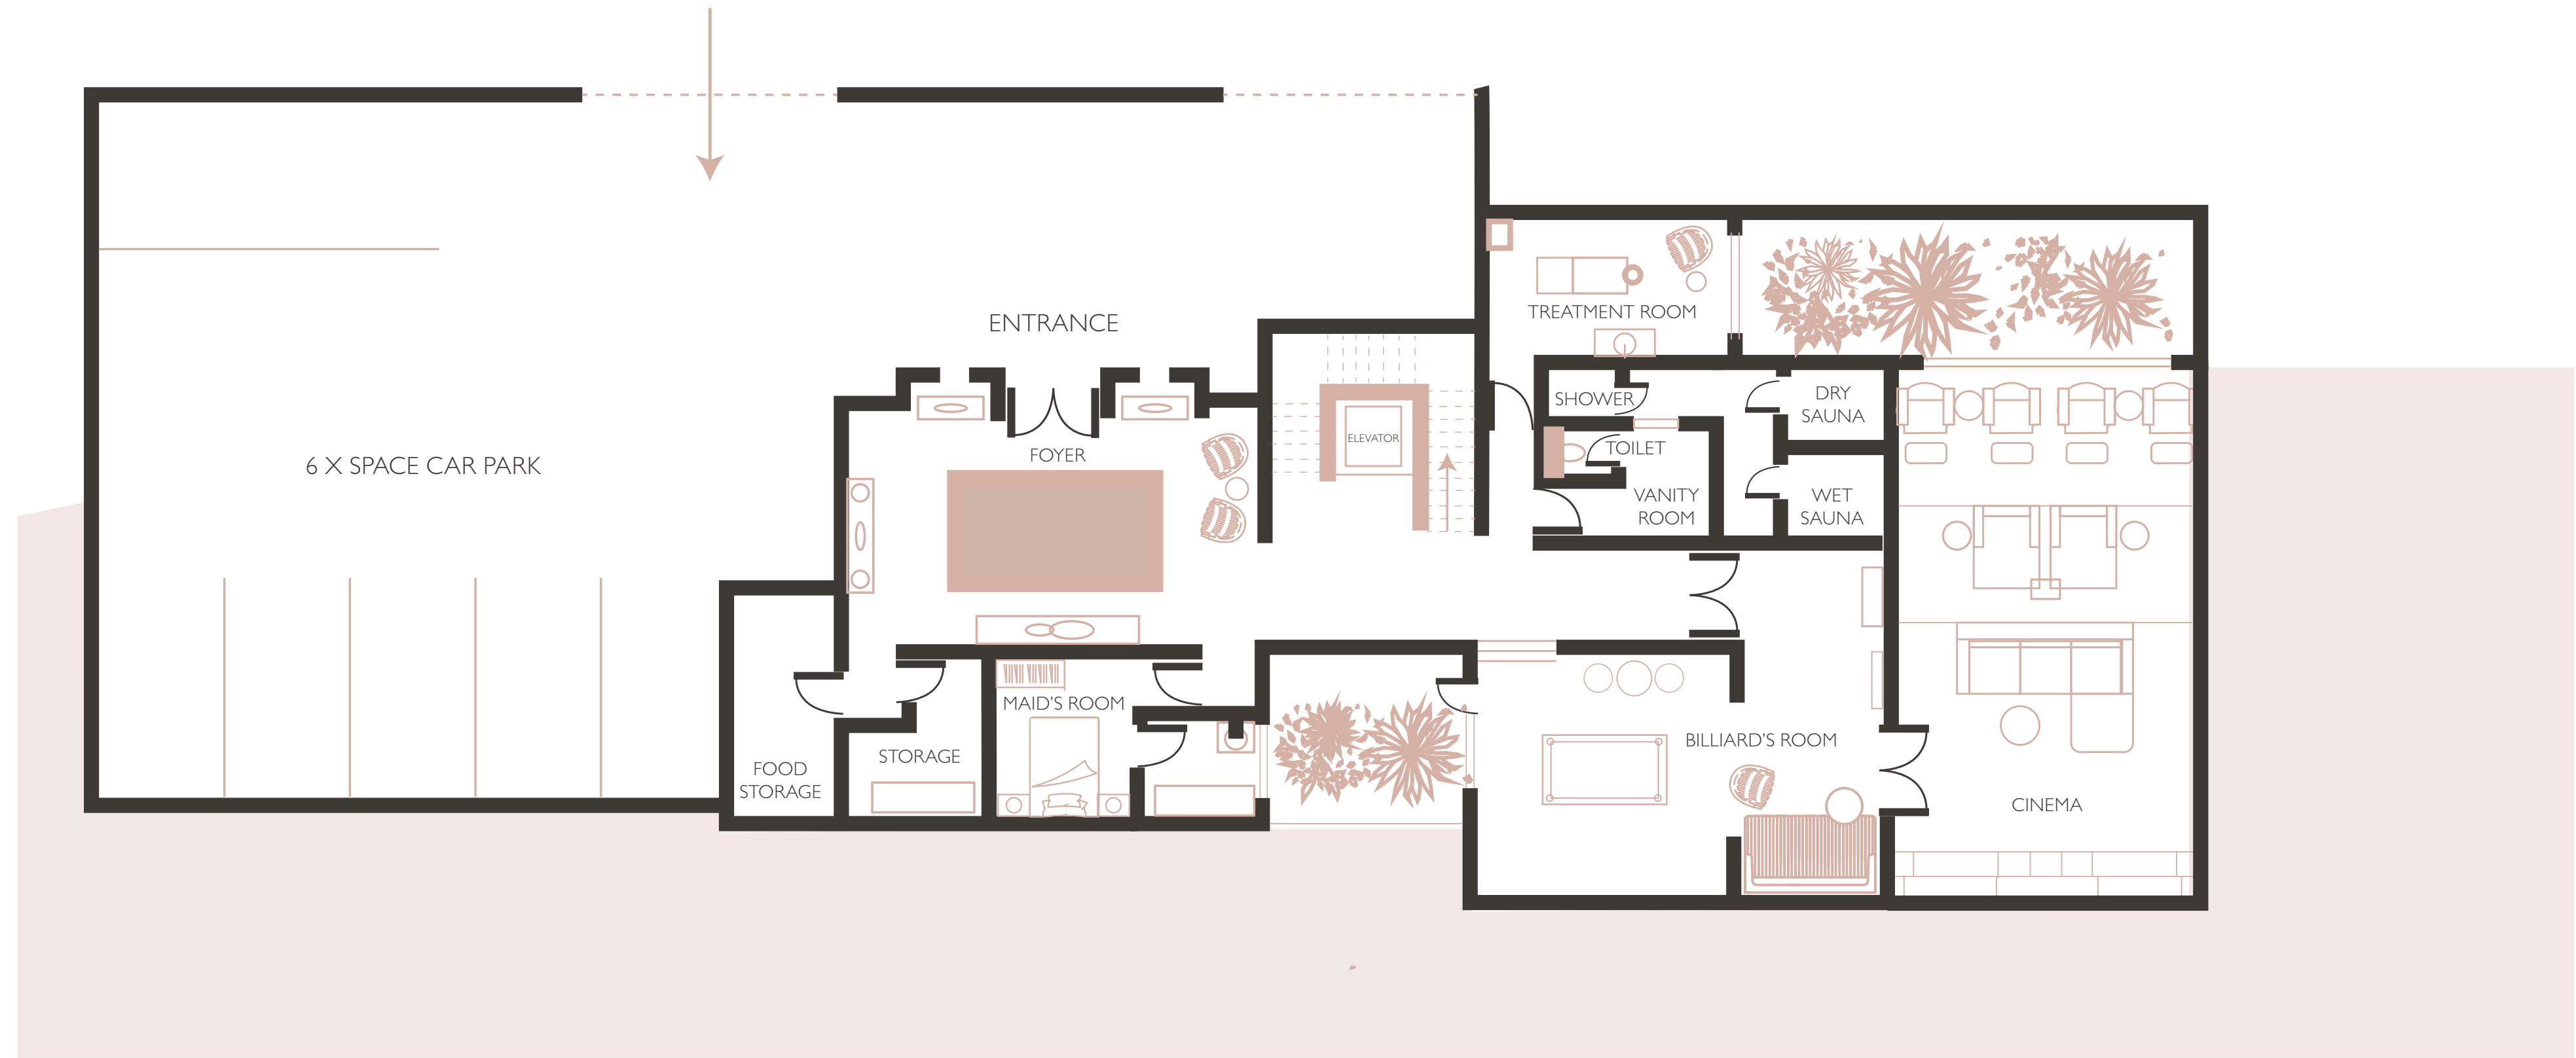

HALONG BAY ESTATE

First floor

HALONG BAY ESTATE	
Basement	963 sqm
First Floor	568 sqm
Second Floor	415 sqm
Third Floor	254 sqm
Total	2.200 sqm

BAYVIEW

BEACH ACCESS

HALONG BAY ESTATE

Second floor

HALONG BAY ESTATE	
Basement	963 sqm
First Floor	568 sqm
Second Floor	415 sqm
Third Floor	254 sqm
Total	2.200 sqm

HALONG BAY ESTATE

Third floor

HALONG BAY ESTATE	
Basement	963 sqm
First Floor	568 sqm
Second Floor	415 sqm
Third Floor	254 sqm
Total	2.200 sqm

HALONG BAY ESTATE

Basement

HALONG BAY ESTATE	
Basement	963 sqm
First Floor	568 sqm
Second Floor	415 sqm
Third Floor	254 sqm
Total	2.200 sqm