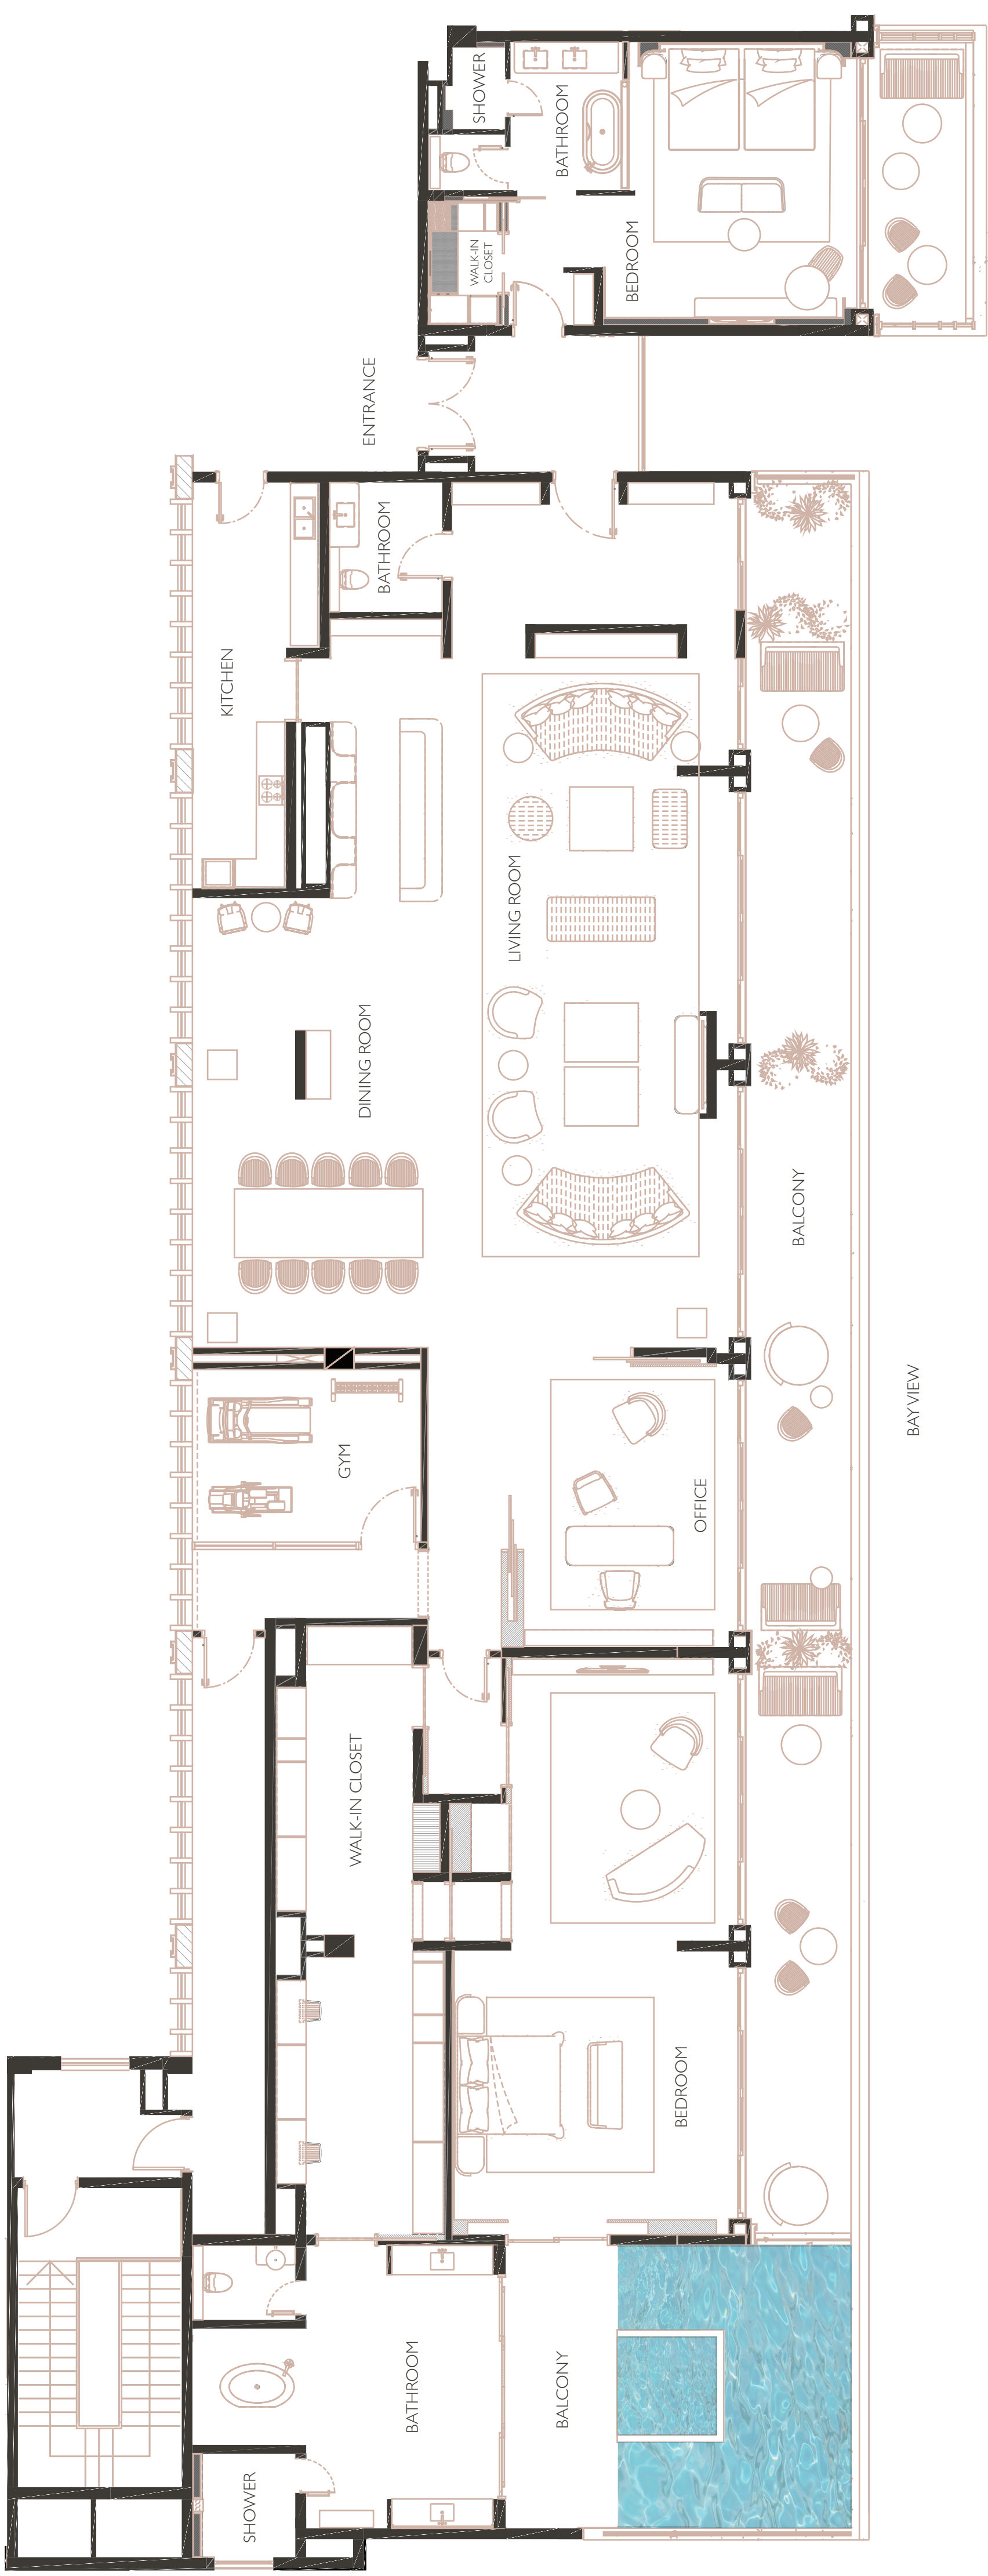

HALONG BAY PENTHOUSE

479 sqm

BAYVIEW