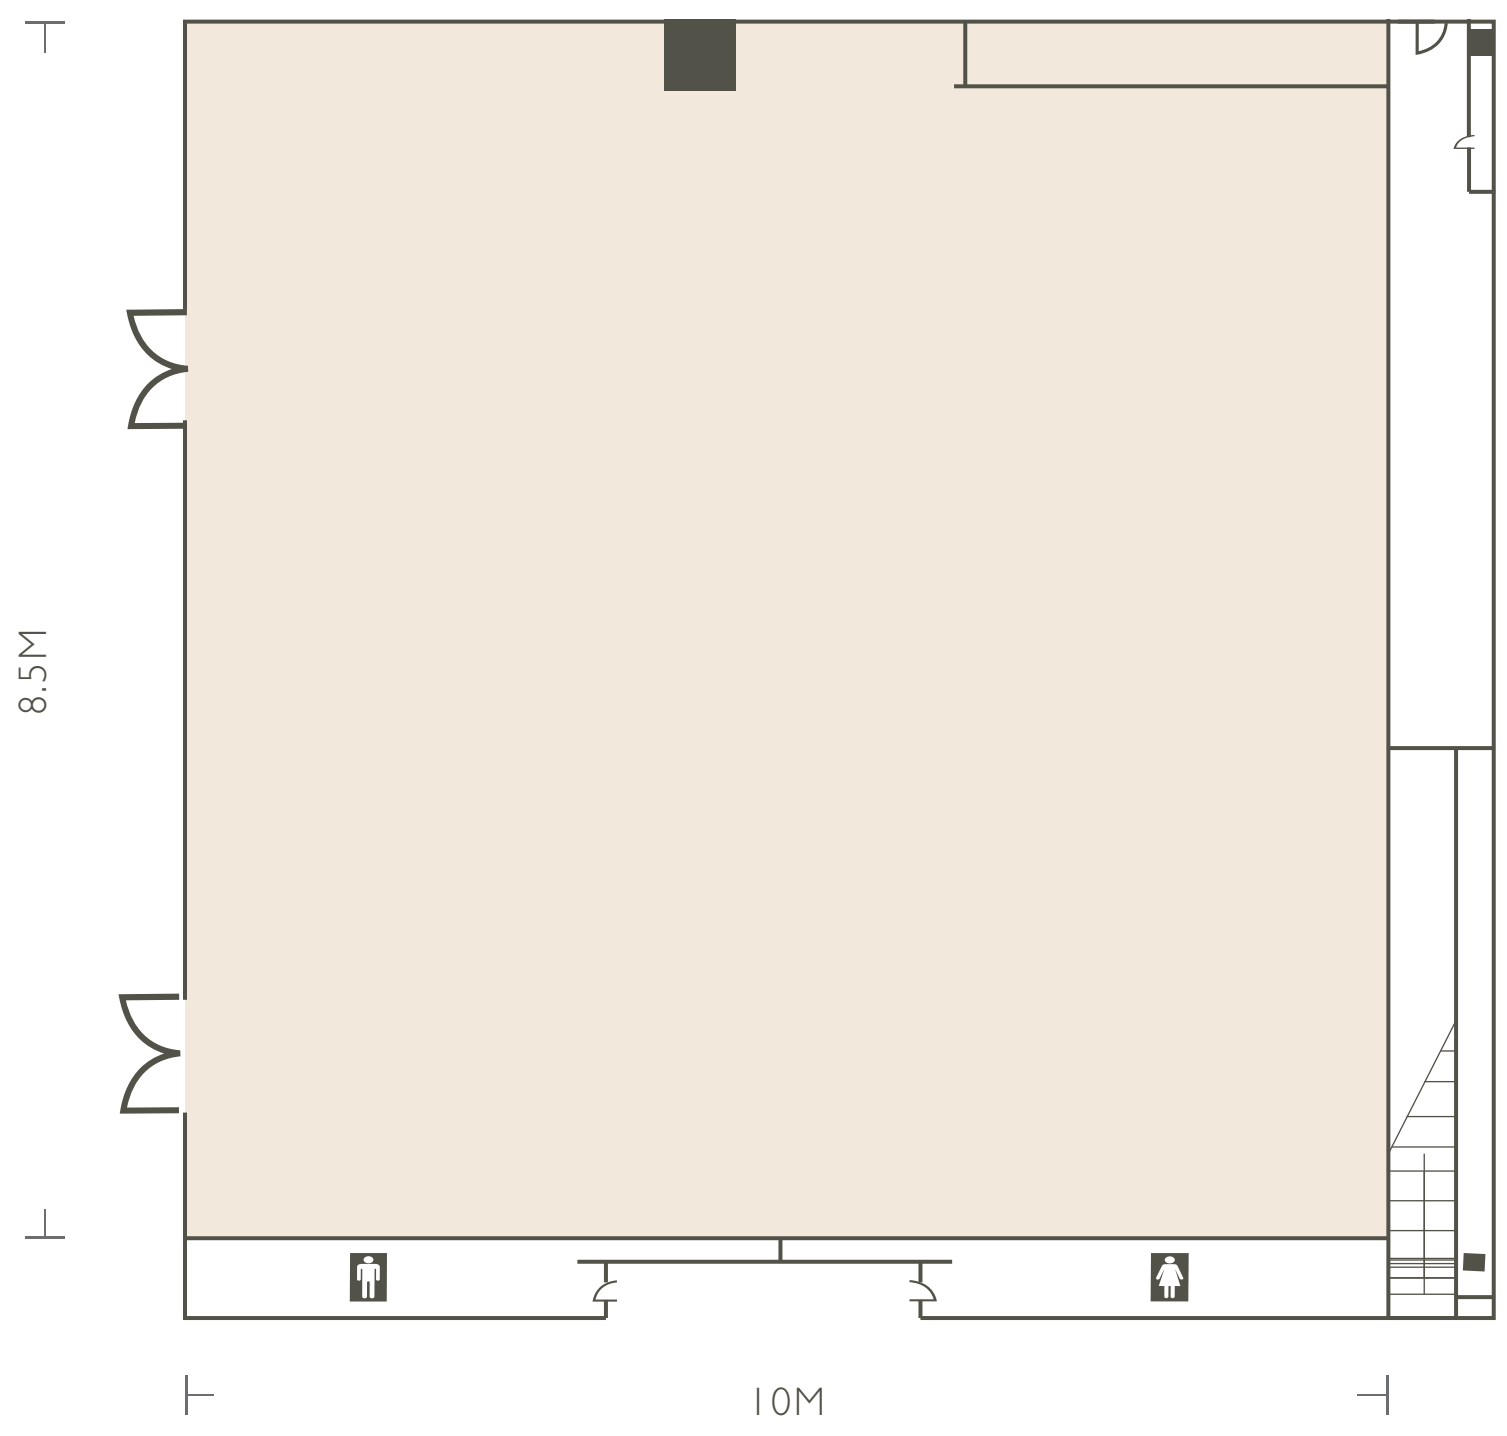

Jade Ballroom
翡翠宴会厅

500M²
20 × 25 × 7.5 (M)

Jade Ballroom 1/2

250M²

翡翠宴会厅 1/2

20 × 12 × 7.5 (M)

Crystal Ballroom 1800M²
水晶宴会厅 60 × 30 × 9.5 (M)

Crystal Ballroom 1+2 1200M²
水晶宴会厅 1+2 40 × 30 × 9.5 (M)

Crystal Ballroom 1/2/3

600M²

水晶宴会厅 1/2/3

20 × 30 × 9.5 (M)

Meeting Room 9/10/11

100M²

会议室 9/10/11

10 × 10 × 3.5 (M)

Meeting Room 9+10 200M²

会议室 9+10 20 × 10 × 3.5 (M)

Meeting Room 8

85M²

会议室 8

8.5x 10 x 3.5 (M)

Meeting Room 2+3/6+7 136M²

会议室 2+3/6+7 17 × 8 × 3.5 (M)

Meeting Room 2/3/5/6/7 68M^2

会议室 2/3/5/6/7 $8.5 \times 8 \times 3.5$ (M)