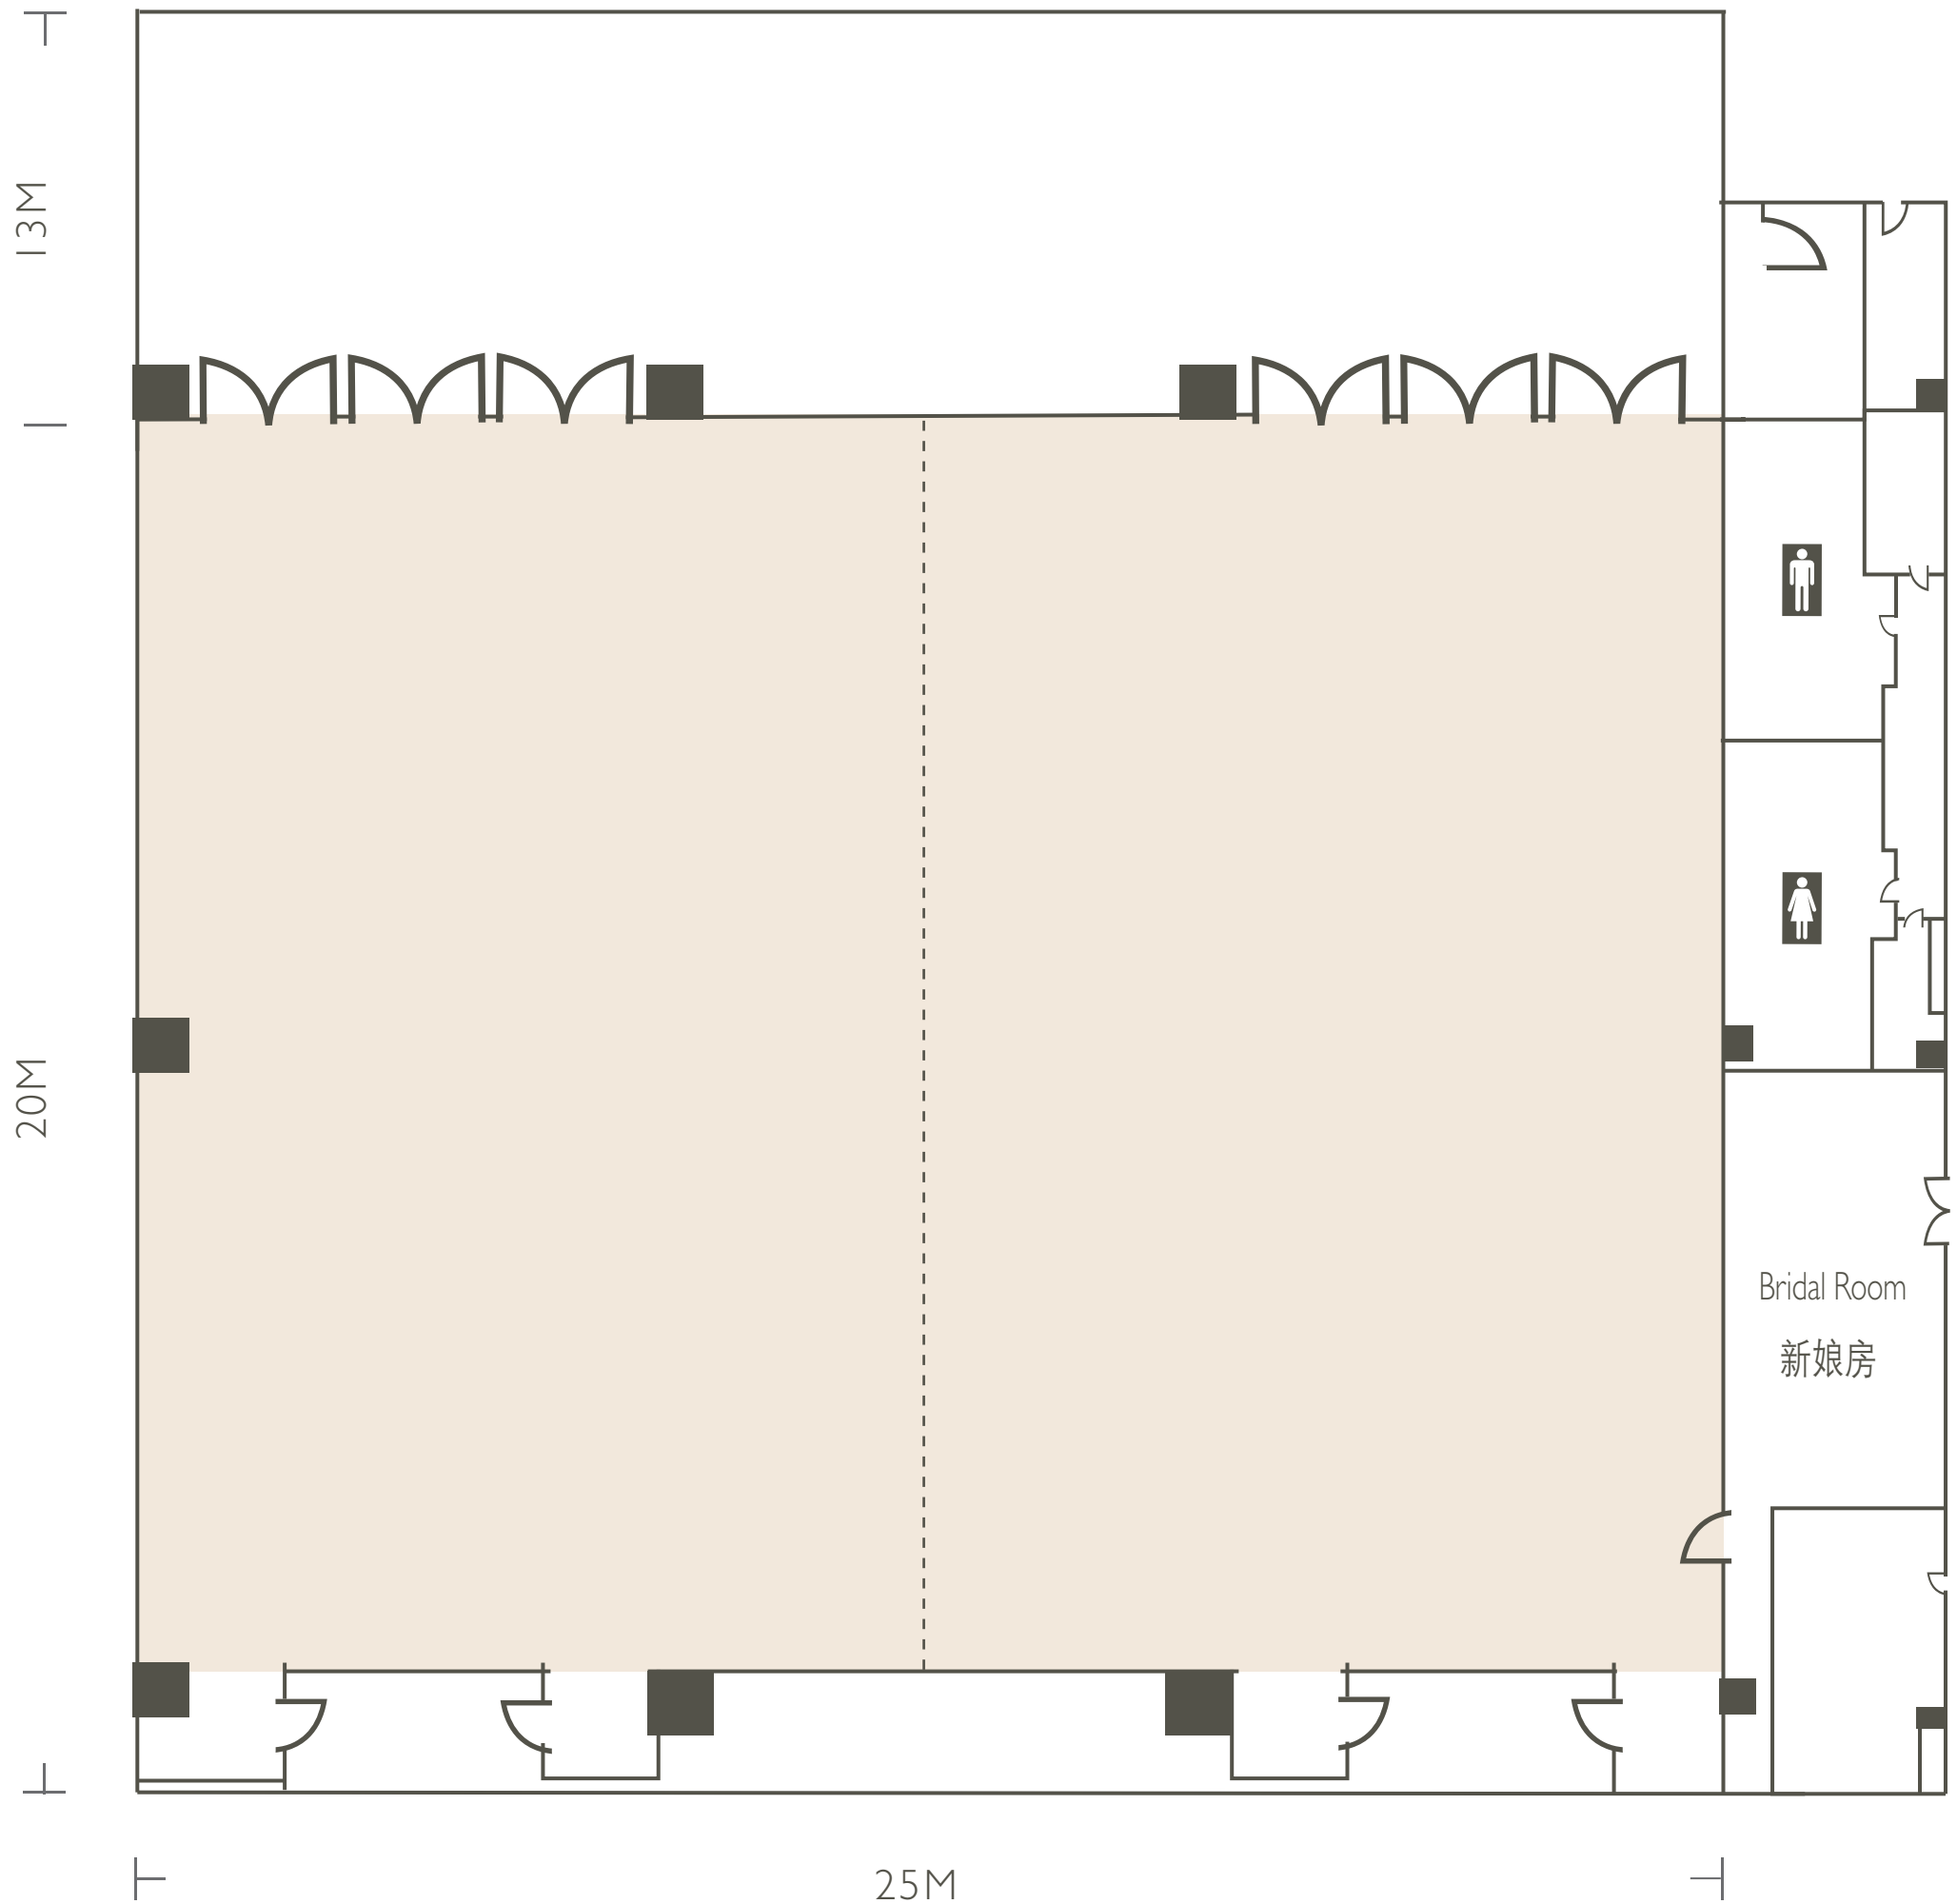

Jade Ballroom
翡翠宴会厅

500M²
20 × 25 × 7.5 (M)

Jade Ballroom 1/2

250M²

翡翠宴会厅 1/2

20 × 12 × 7.5 (M)

Crystal Ballroom 1800M²
水晶宴会厅 60 × 30 × 9.5 (M)

Crystal Ballroom 1+2 1200M²
水晶宴会厅 1+2 40 × 30 × 9.5 (M)

Crystal Ballroom 1/2/3

600M²

水晶宴会厅 1/2/3

20 × 30 × 9.5 (M)

Meeting Room 9/10/11

100M²

会议室 9/10/11

10 × 10 × 3.5 (M)

Meeting Room 9+10 200M²

会议室 9+10 20 × 10 × 3.5 (M)

Meeting Room 8

85M²

会议室 8

8.5x 10 x 3.5 (M)

Meeting Room 2+3/6+7 136M²

会议室 2+3/6+7 17 × 8 × 3.5 (M)

Meeting Room 2/3/5/6/7 68M^2

会议室 2/3/5/6/7 $8.5 \times 8 \times 3.5$ (M)