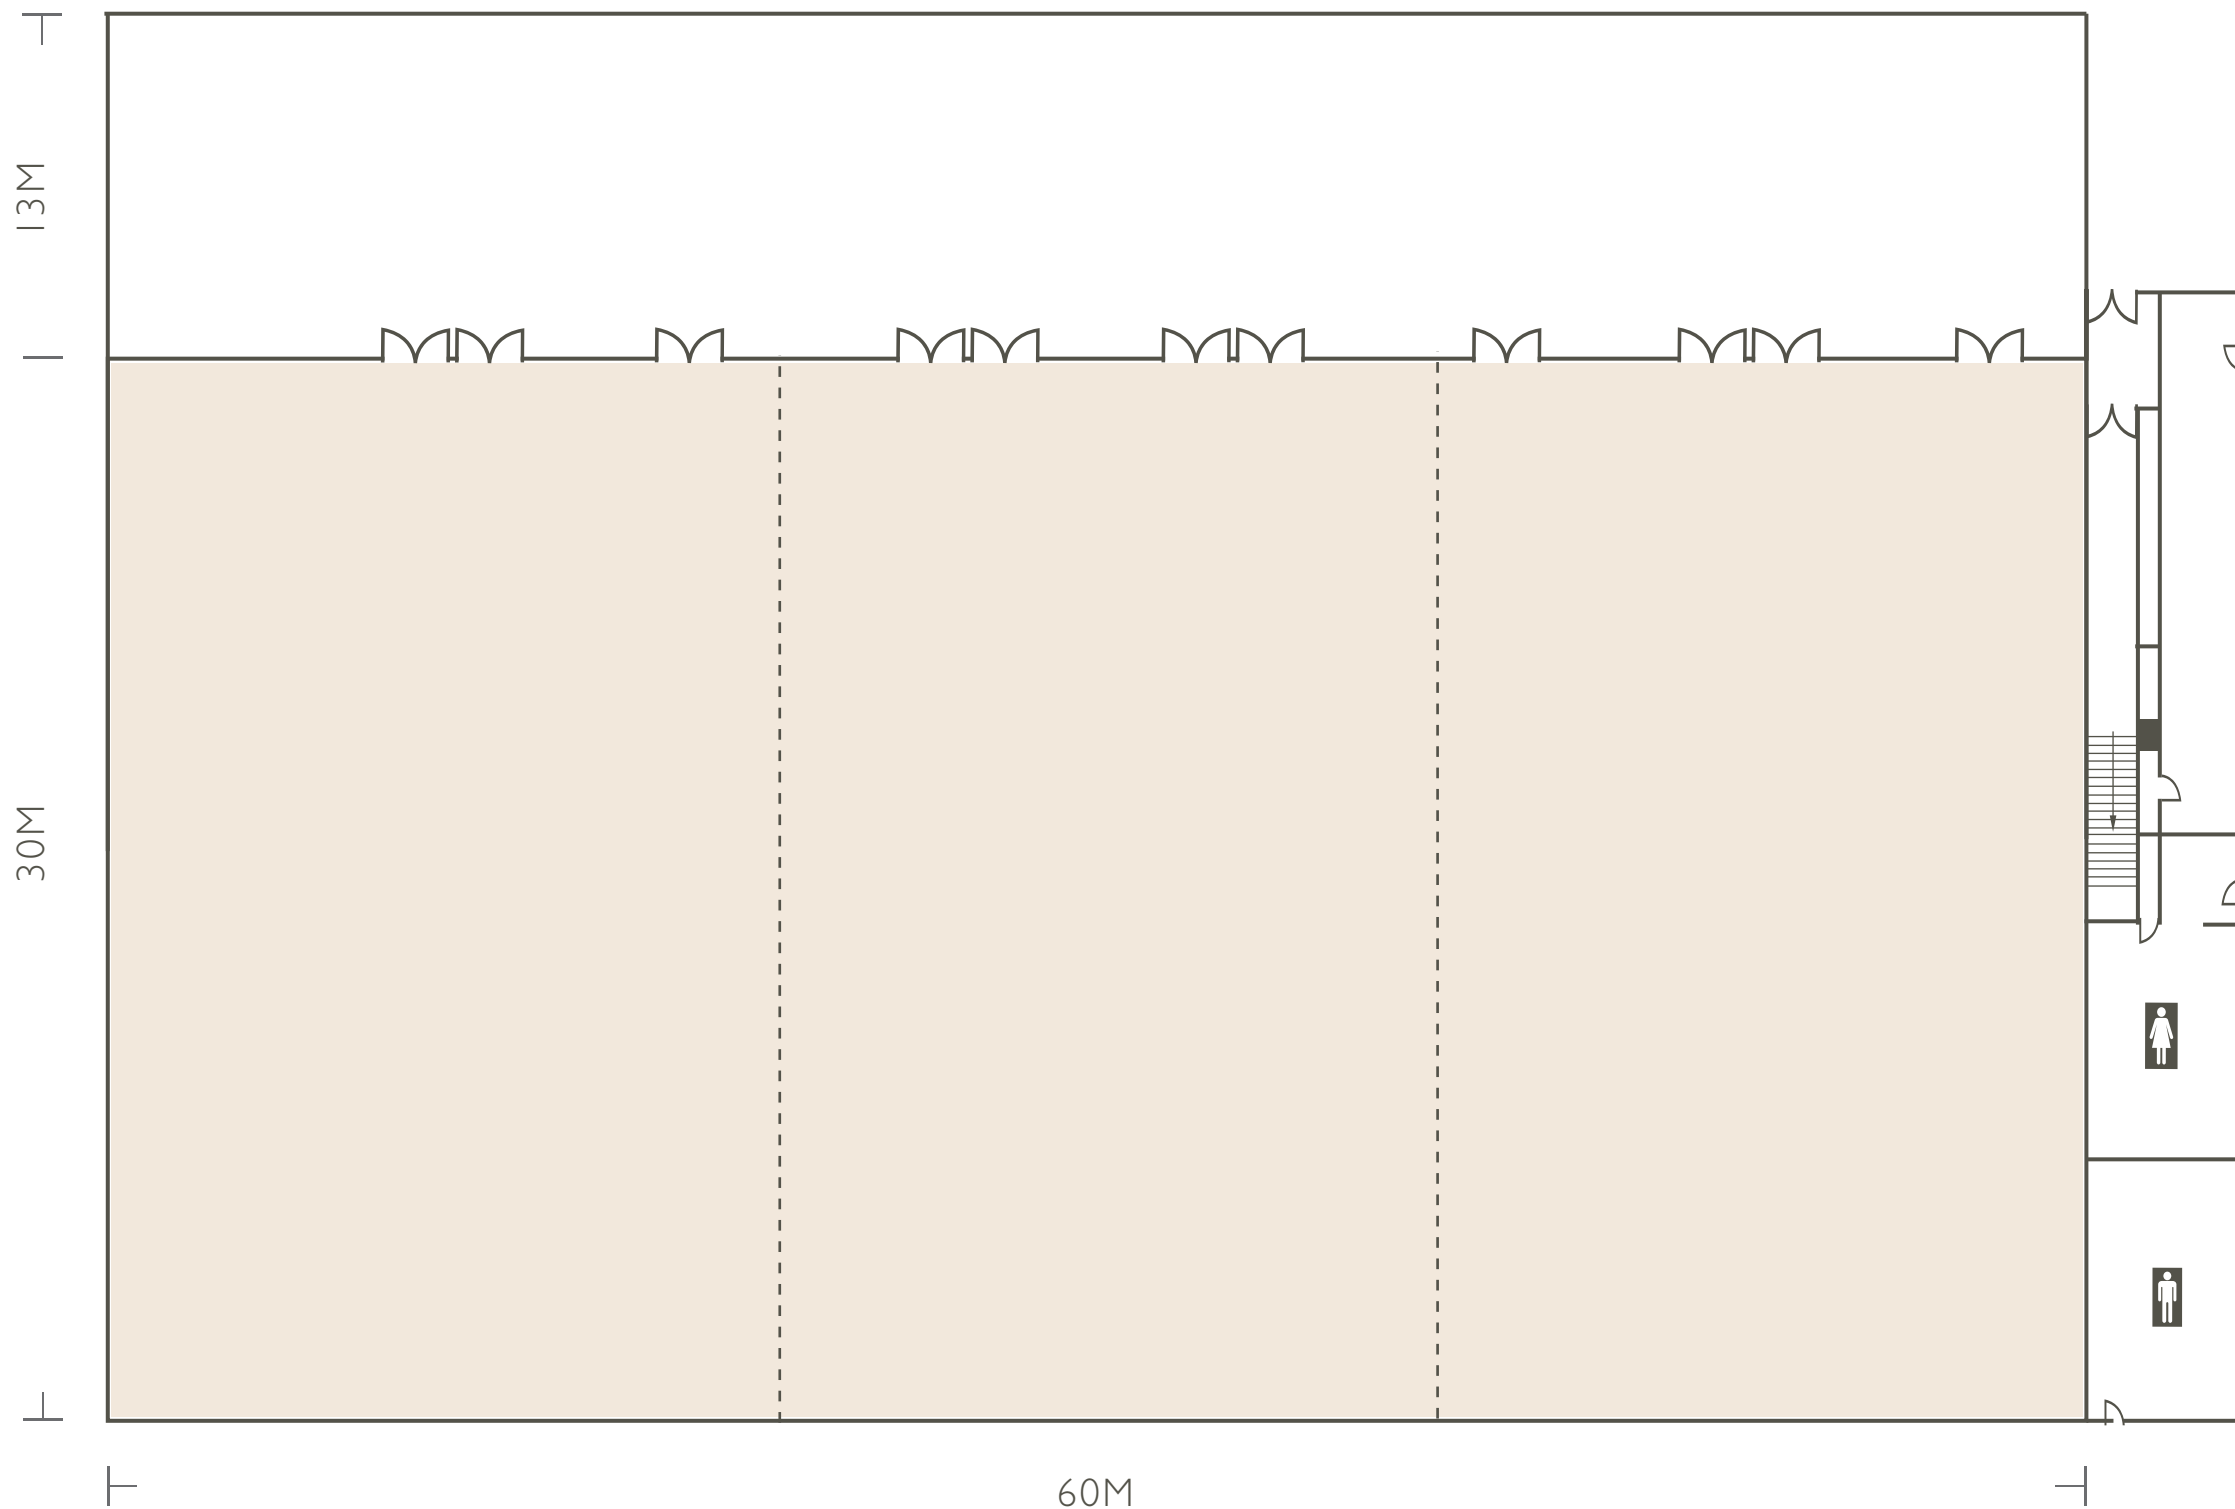

Jade Ballroom
翡翠宴会厅

500M²
20 × 25 × 7.5 (M)

Jade Ballroom 1/2

250M²

翡翠宴会厅 1/2

20 × 12 × 7.5 (M)

Crystal Ballroom 1800M²
水晶宴会厅 60 × 30 × 9.5 (M)

Crystal Ballroom 1+2 1200M²
水晶宴会厅 1+2 40 × 30 × 9.5 (M)

Crystal Ballroom 1/2/3

600M²

水晶宴会厅 1/2/3

20 × 30 × 9.5 (M)

Meeting Room 9/10/11

100M²

会议室 9/10/11

10 × 10 × 3.5 (M)

Meeting Room 9+10 200M²

会议室 9+10 20 × 10 × 3.5 (M)

Meeting Room 8

85M²

会议室 8

8.5x 10 x 3.5 (M)

Meeting Room 2+3/6+7 136M²

会议室 2+3/6+7 17 × 8 × 3.5 (M)

Meeting Room 2/3/5/6/7 68M^2

会议室 2/3/5/6/7 $8.5 \times 8 \times 3.5$ (M)