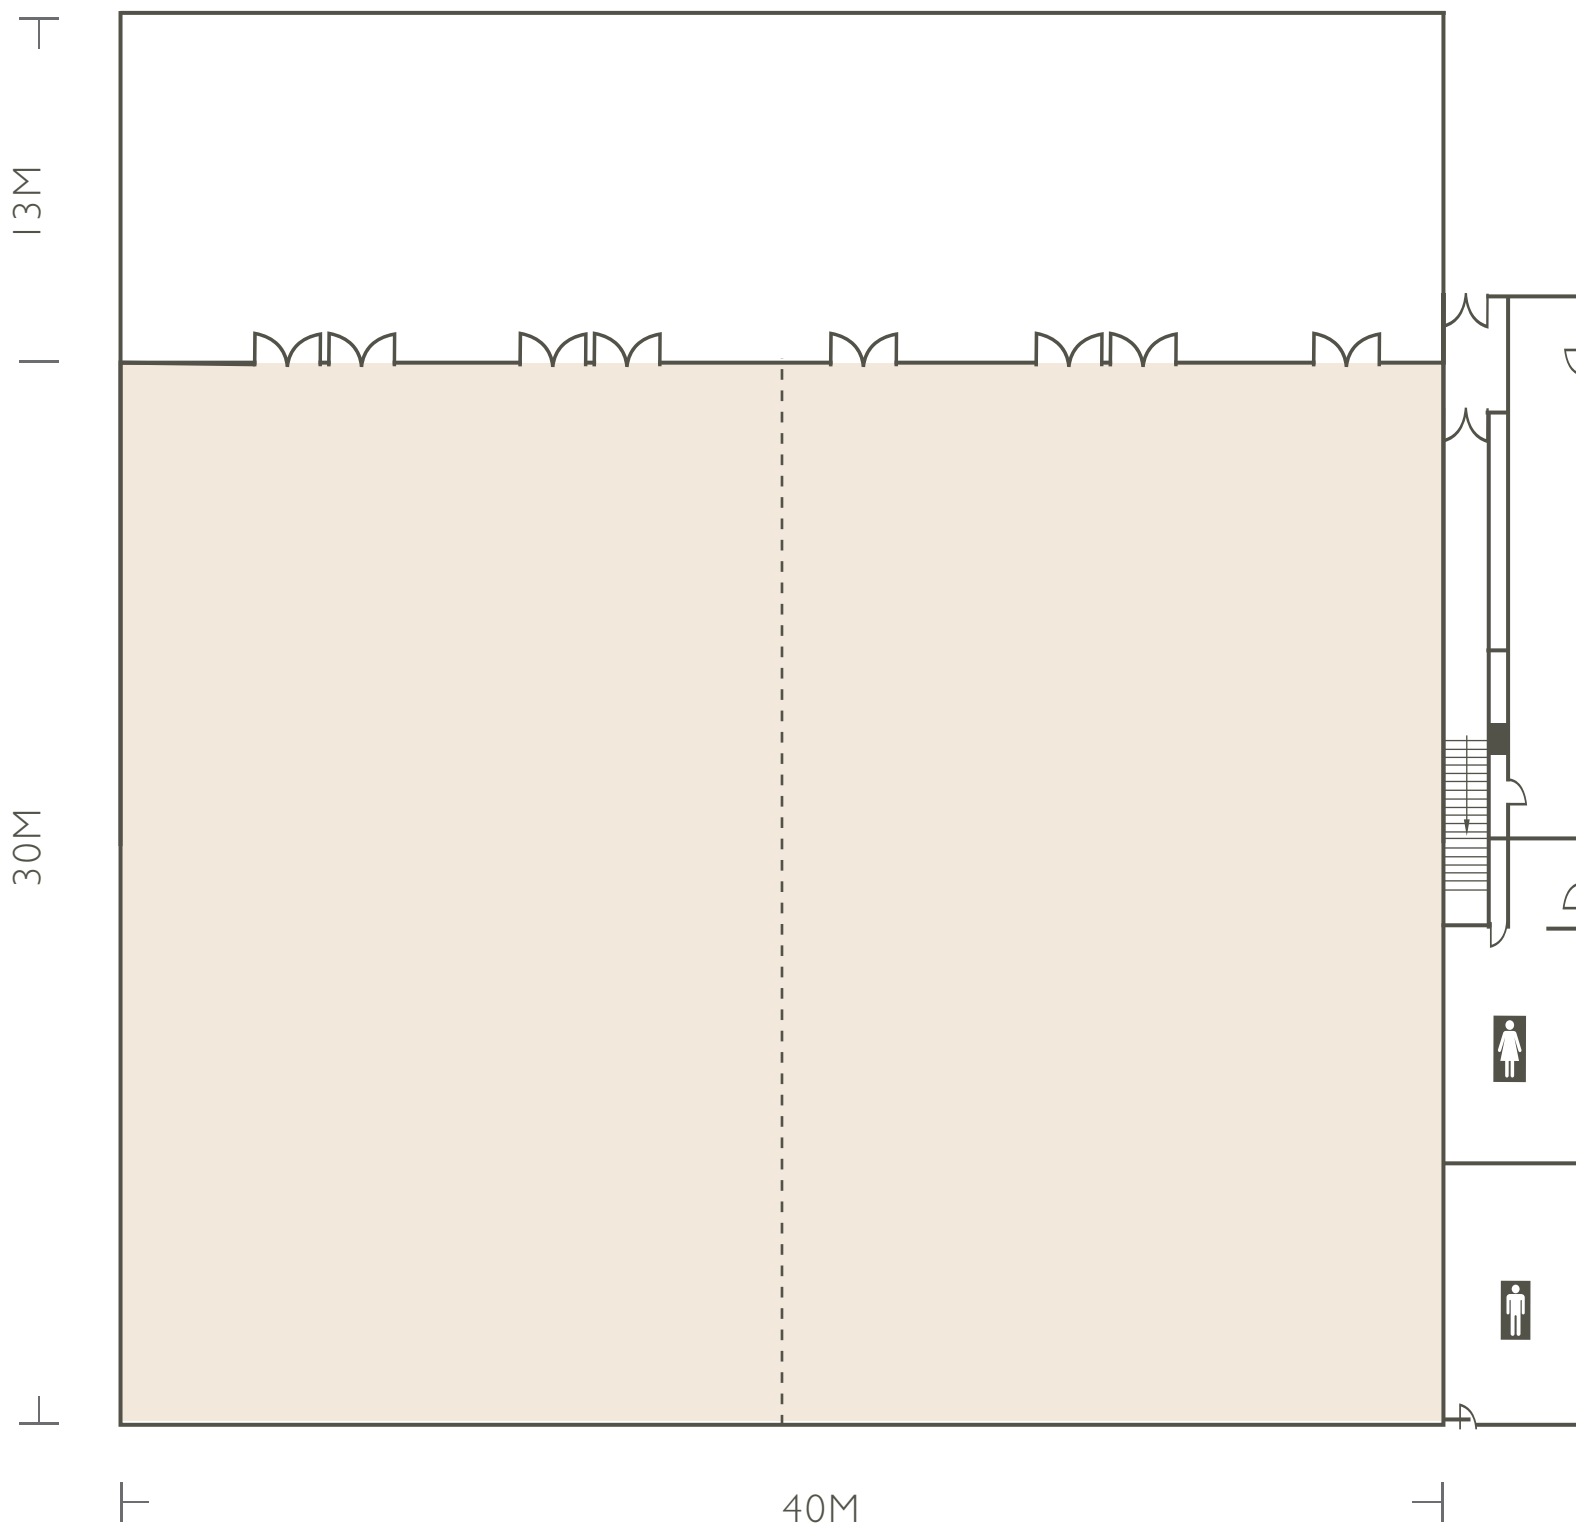

Jade Ballroom
翡翠宴会厅

500M²
20 × 25 × 7.5 (M)

Jade Ballroom 1/2

250M²

翡翠宴会厅 1/2

20 × 12 × 7.5 (M)

Crystal Ballroom 1800M²
水晶宴会厅 60 × 30 × 9.5 (M)

Crystal Ballroom 1+2 1200M²
水晶宴会厅 1+2 40 × 30 × 9.5 (M)

Crystal Ballroom 1/2/3

600M²

水晶宴会厅 1/2/3

20 × 30 × 9.5 (M)

Meeting Room 9/10/11

100M²

会议室 9/10/11

10 × 10 × 3.5 (M)

Meeting Room 9+10 200M²

会议室 9+10 20 × 10 × 3.5 (M)

Meeting Room 8

85M²

会议室 8

8.5x 10 x 3.5 (M)

Meeting Room 2+3/6+7 136M²

会议室 2+3/6+7 17 × 8 × 3.5 (M)

Meeting Room 2/3/5/6/7 68M^2

会议室 2/3/5/6/7 $8.5 \times 8 \times 3.5$ (M)