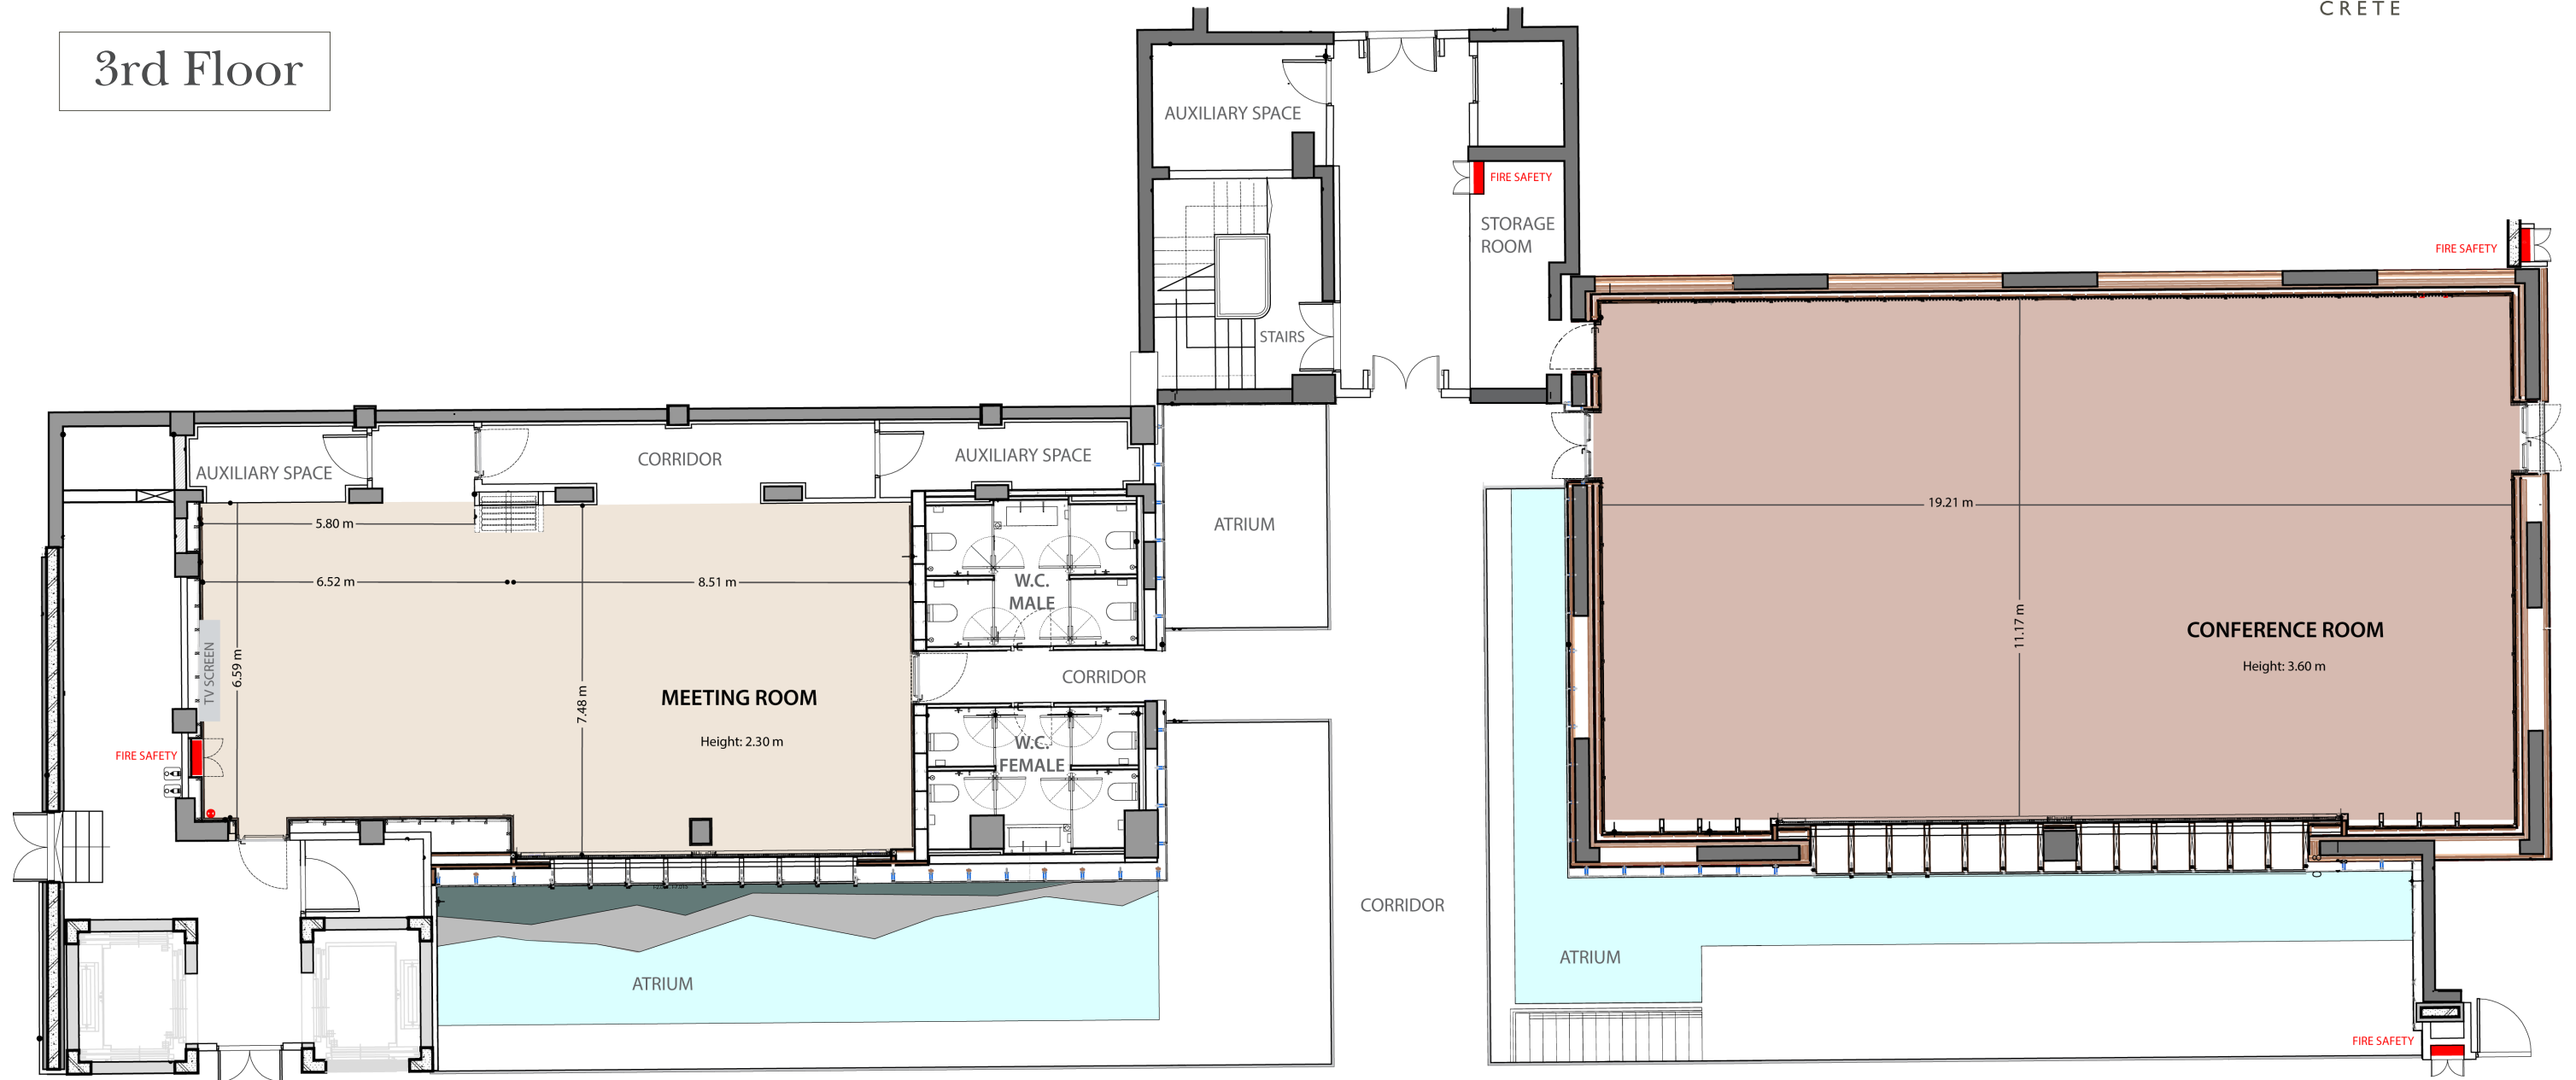

3rd Floor

CONFERENCE ROOM

THEATRE	CLASSROOM	BANQUET	BOARDROOM	CABARET	U-SHAPE	RECEPTION / COCKTAIL	TOTAL sq.m	HEIGHT (m)
220	110	150	55	96	50	300	215	3,60

CONFERENCE ROOM - AV EQUIPMENT:

- In-Ceiling Sound System (30 Watt)
- Ceiling Projector 7,000-lumen brightness
- In-Ceiling Projection Screen 340 X 191
- Dedicated Wi-Fi

MEETING ROOM

THEATRE	CLASSROOM	BANQUET	BOARDROOM	CABARET	U-SHAPE	RECEPTION / COCKTAIL	TOTAL sq.m	HEIGHT (m)
80	40	60	28	57	25	150	107	2,30

MEETING ROOM - AV EQUIPMENT:

- 2 Smart Boards 75" UHD 4K