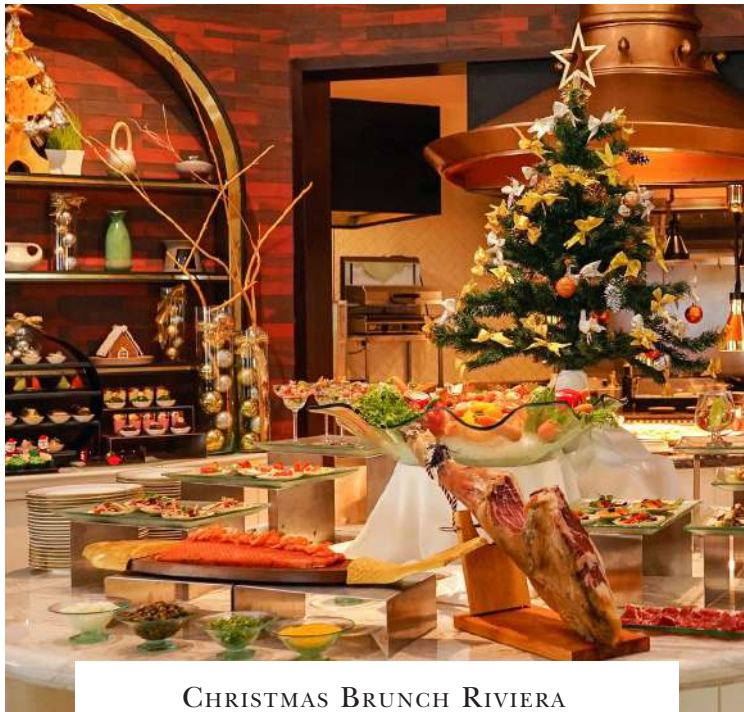

CHRISTMAS BRUNCH RIVIERA

Immerse yourself in the joyous essence of Christmas within the elegant, festive ambiance of our Mediterranean Flair Brunch, featuring a lavish spread of Riviera delights, perfectly complemented by sparkling wines and fine vintages.

VENUE : BELLA CUCINA
DATE & TIME : WEDNESDAY, DEC 25TH 2024 | 12:30 PM ONWARDS
ENTERTAINMENT : LIVE JAZZ QUARTET
PRICE : IDR 1,750,000 ++ PER PERSON