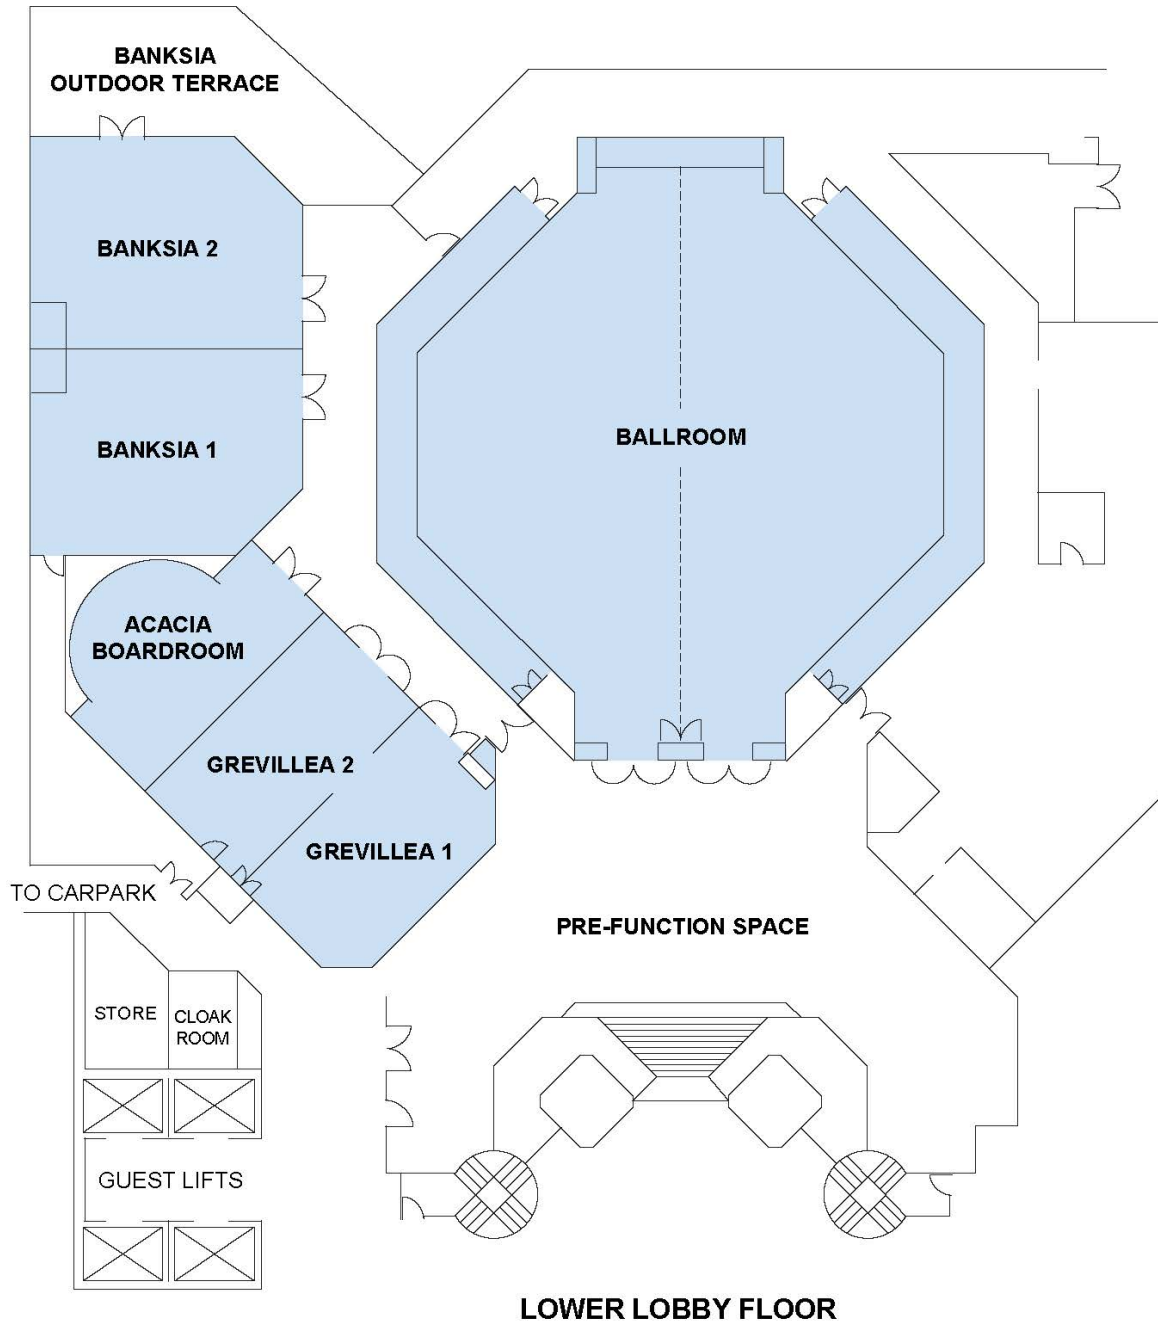

INTERCONTINENTAL®
ADELAIDE

FUNCTION SPACE FLOOR PLAN

InterContinental Adelaide

North Terrace, Adelaide

T: +61 8 8238 2339

E: sales.adelaide@ihg.com

<https://www.icadelaide.com.au/>

ENCORE®