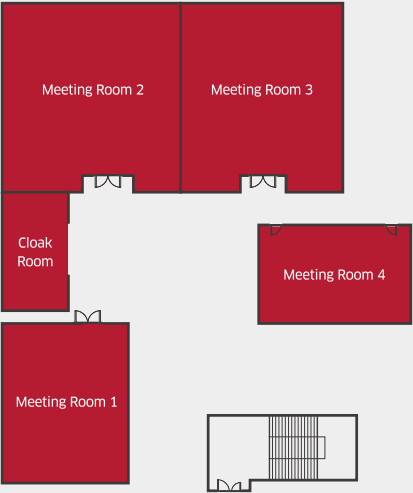

华邑宴会厅A

华邑宴会厅B

华邑宴会厅C

贵宾一厅

贵宾二厅

贵宾三厅

升降电梯

1层

1st Floor

3层

3rd Floor