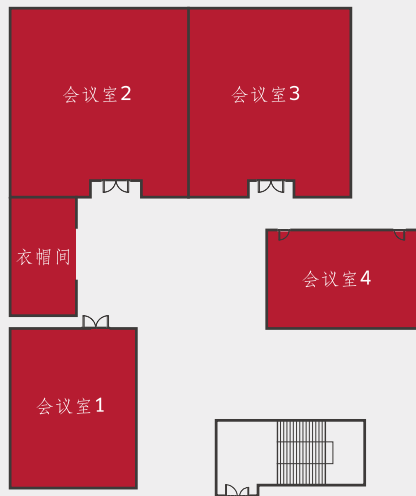

华邑宴会厅A

华邑宴会厅B

华邑宴会厅C

贵宾一厅

贵宾二厅

贵宾三厅

升降电梯

1层

1st Floor

3层

3rd Floor