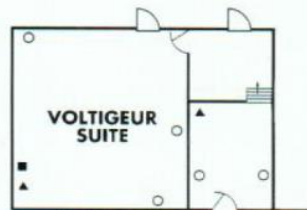

Location

- Rail: York 1 1/2 miles
- Air: Leeds/Bradford Airport 30 miles
- Road: Leave the A1 Junction at the A64. Take the A64 east to York. Leave at York West Interchange. Join the A1036 for 1 mile. The Holiday Inn York is on the right.
- City centre: 1 1/2 miles