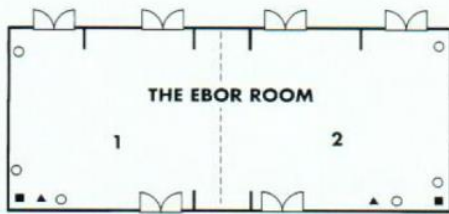

Holiday Inn York

| Room in size order | Theatre | Classroom | Boardroom | Banquet | Dimensions | Aircon | Natural Daylight | Location |
|--------------------|---------|-----------|-----------|---------|------------|--------|------------------|----------|
| Ebor Suite | 90 | 40 | 40 | 65 | 14.4x6.2m | Y | Y | G |
| Ebor A | 40 | 16 | 24 | 0 | 7.2x6.2m | Y | Y | G |
| Ebor B | 40 | 16 | 24 | 0 | 7.2x6.2m | Y | Y | G |
| Voltigeur | 35 | 16 | 24 | 0 | 6.8x6.4m | Y | Y | 1 |
| Fairfax | 25 | 8 | 16 | 0 | 6.9x6.5m | Y | Y | G |