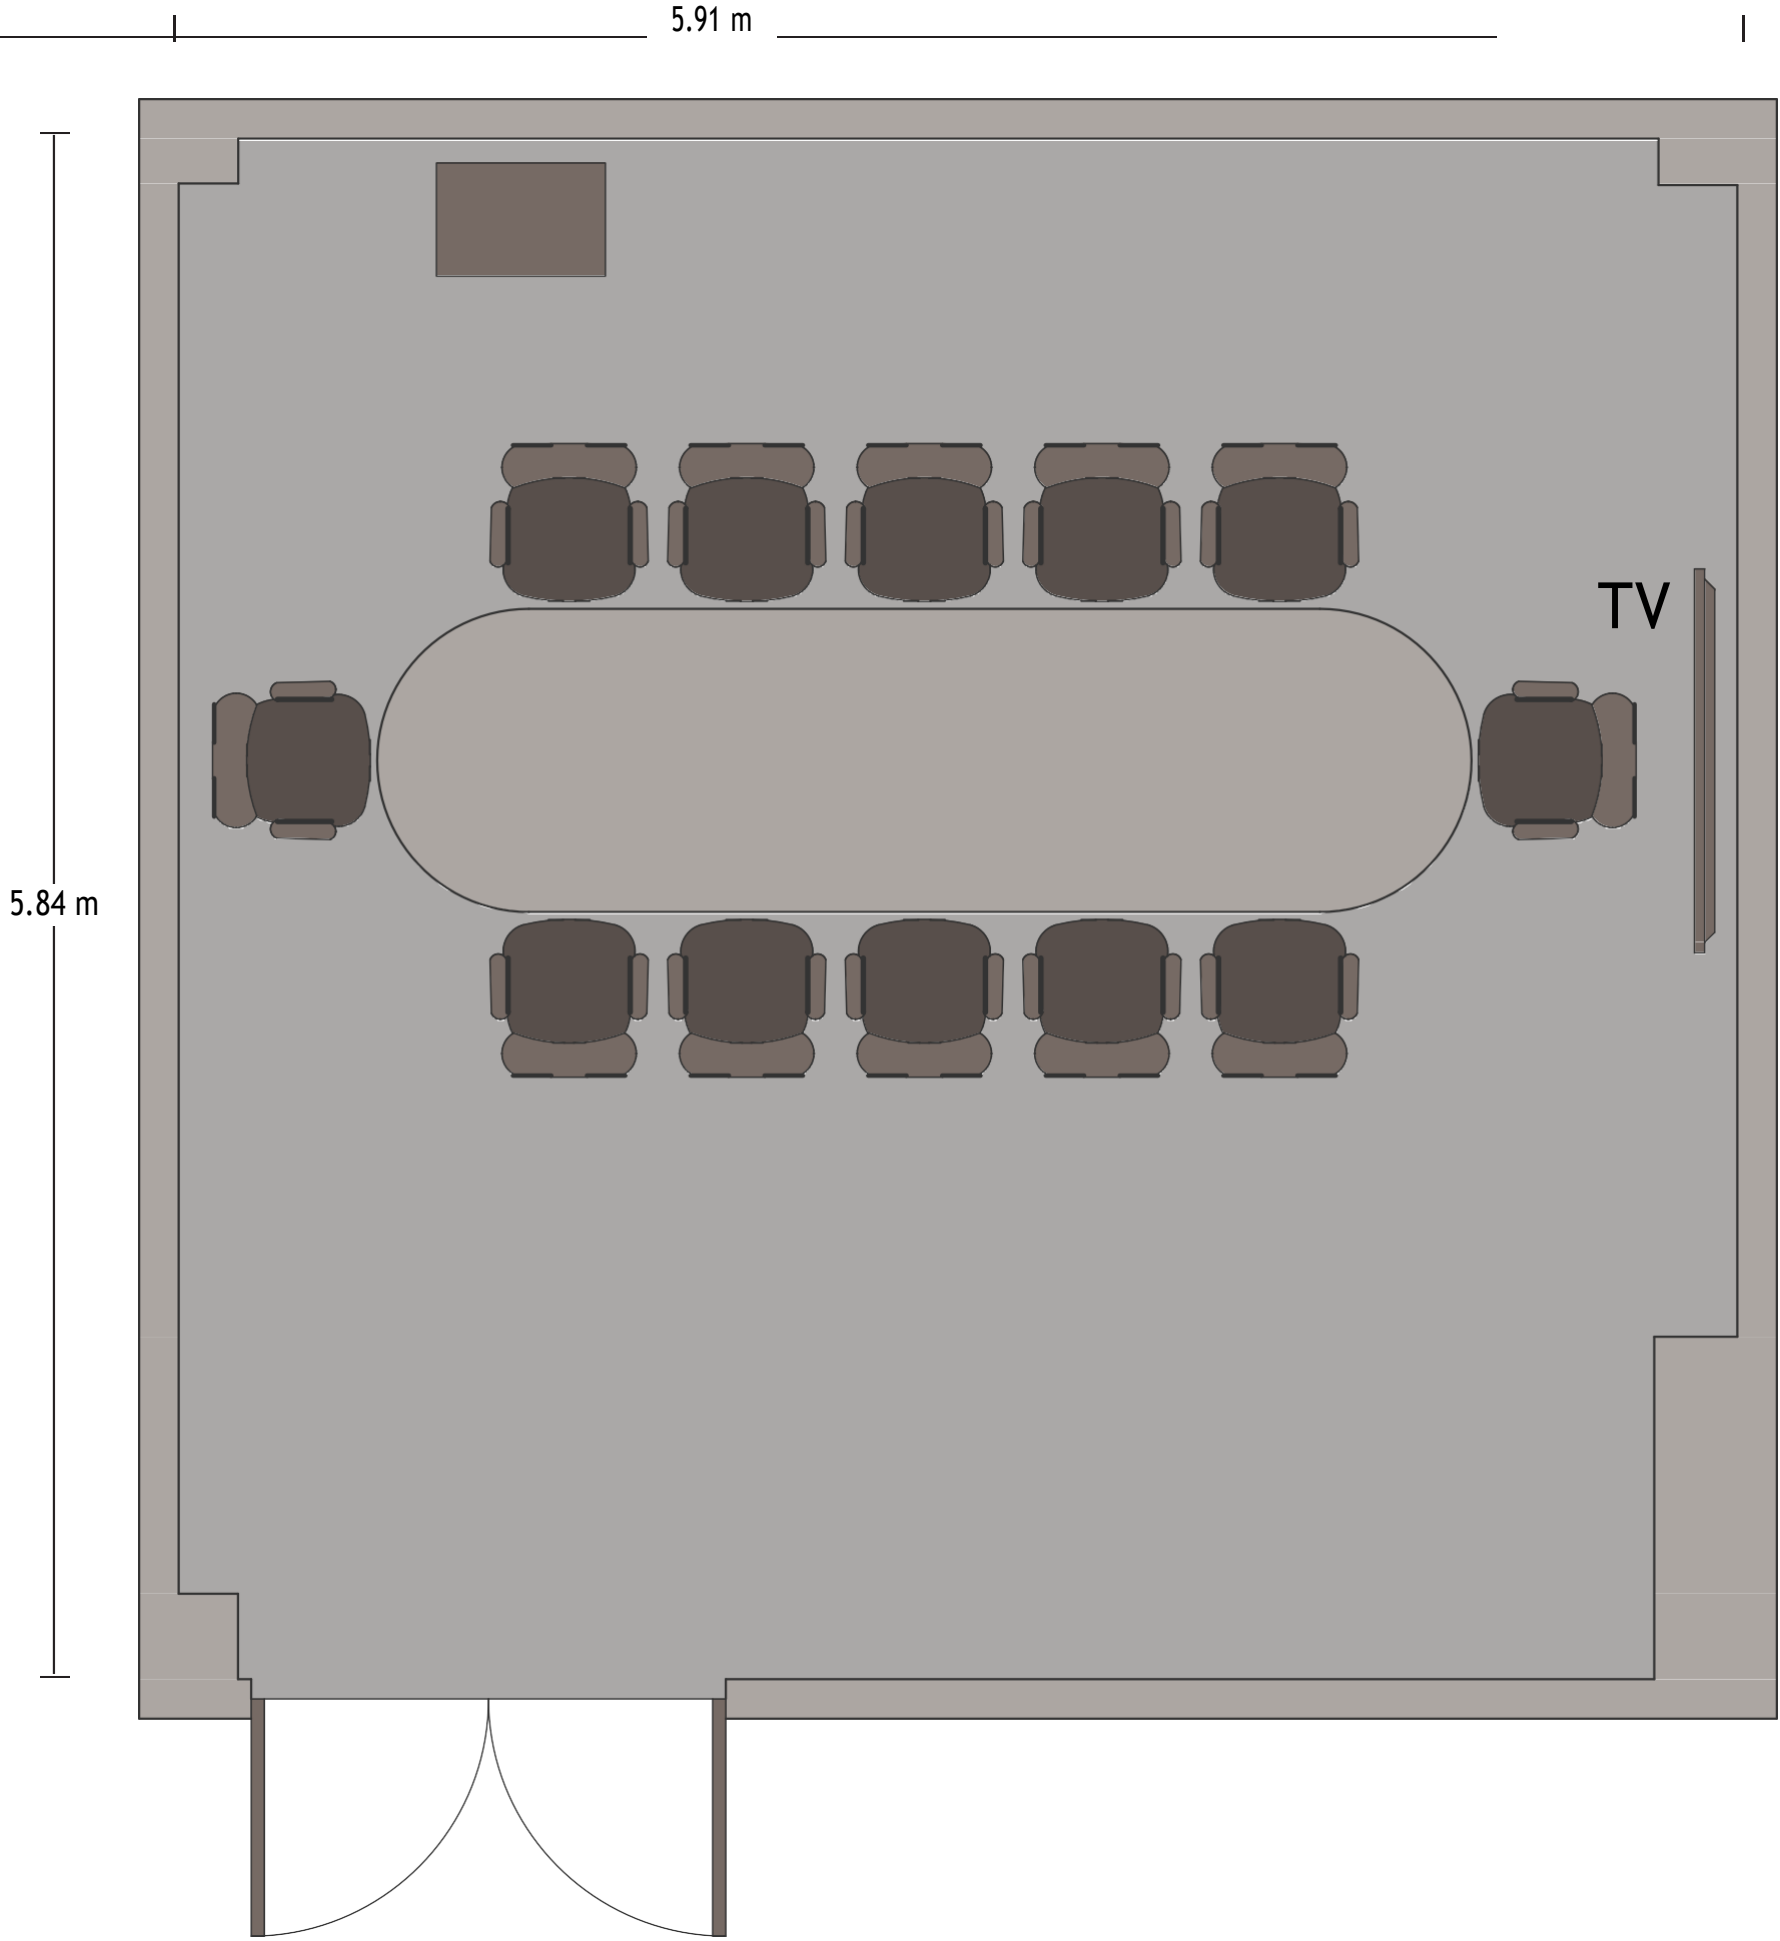

Bld. La Calzada No 33, Tuxpan, VER, México 927731 52-783-1023500

*Multiple layout options available for this space.

Holiday Inn® Tuxpan Convention - Jardin

LENGTH: 51 m WIDTH: 24.2 m HEIGHT: n/a m TOTAL SQUARE METERS: 1232.3 m² MAXIMUM CAPACITY: 1300 POWER OUTLETS: 4

Blvd. La Calzada No 33, Tuxpan, VER, México 927731 52-783-1023500

*Multiple layout options available for this space.

Holiday Inn® Tuxpan Convention - Sala De Consejo

LENGTH: 5.9 m WIDTH: 5.8 m HEIGHT: 2 m TOTAL SQUARE METERS: 34 m² MAXIMUM CAPACITY: 10 POWER OUTLETS: 3
Blvd. La Calzada No 33, Tuxpan, VER, México 927731 52-783-1023500

Holiday Inn® Tuxpan Convention - Tabucco

LENGTH: 11 m WIDTH: 5.8 m HEIGHT: 2 m TOTAL SQUARE METERS: 57.2 m² MAXIMUM CAPACITY: 26 POWER OUTLETS: 3

Bldv. La Calzada No 33, Tuxpan, VER, México 92773I 52-783-1023500

*Multiple layout options available for this space.

Holiday Inn® Tuxpan Convention - Vestíbulo De Eventos

LENGTH: 11 m WIDTH: 8.4 m HEIGHT: 3.4 m TOTAL SQUARE METERS: 94 m² MAXIMUM CAPACITY: 45 POWER OUTLETS: 8