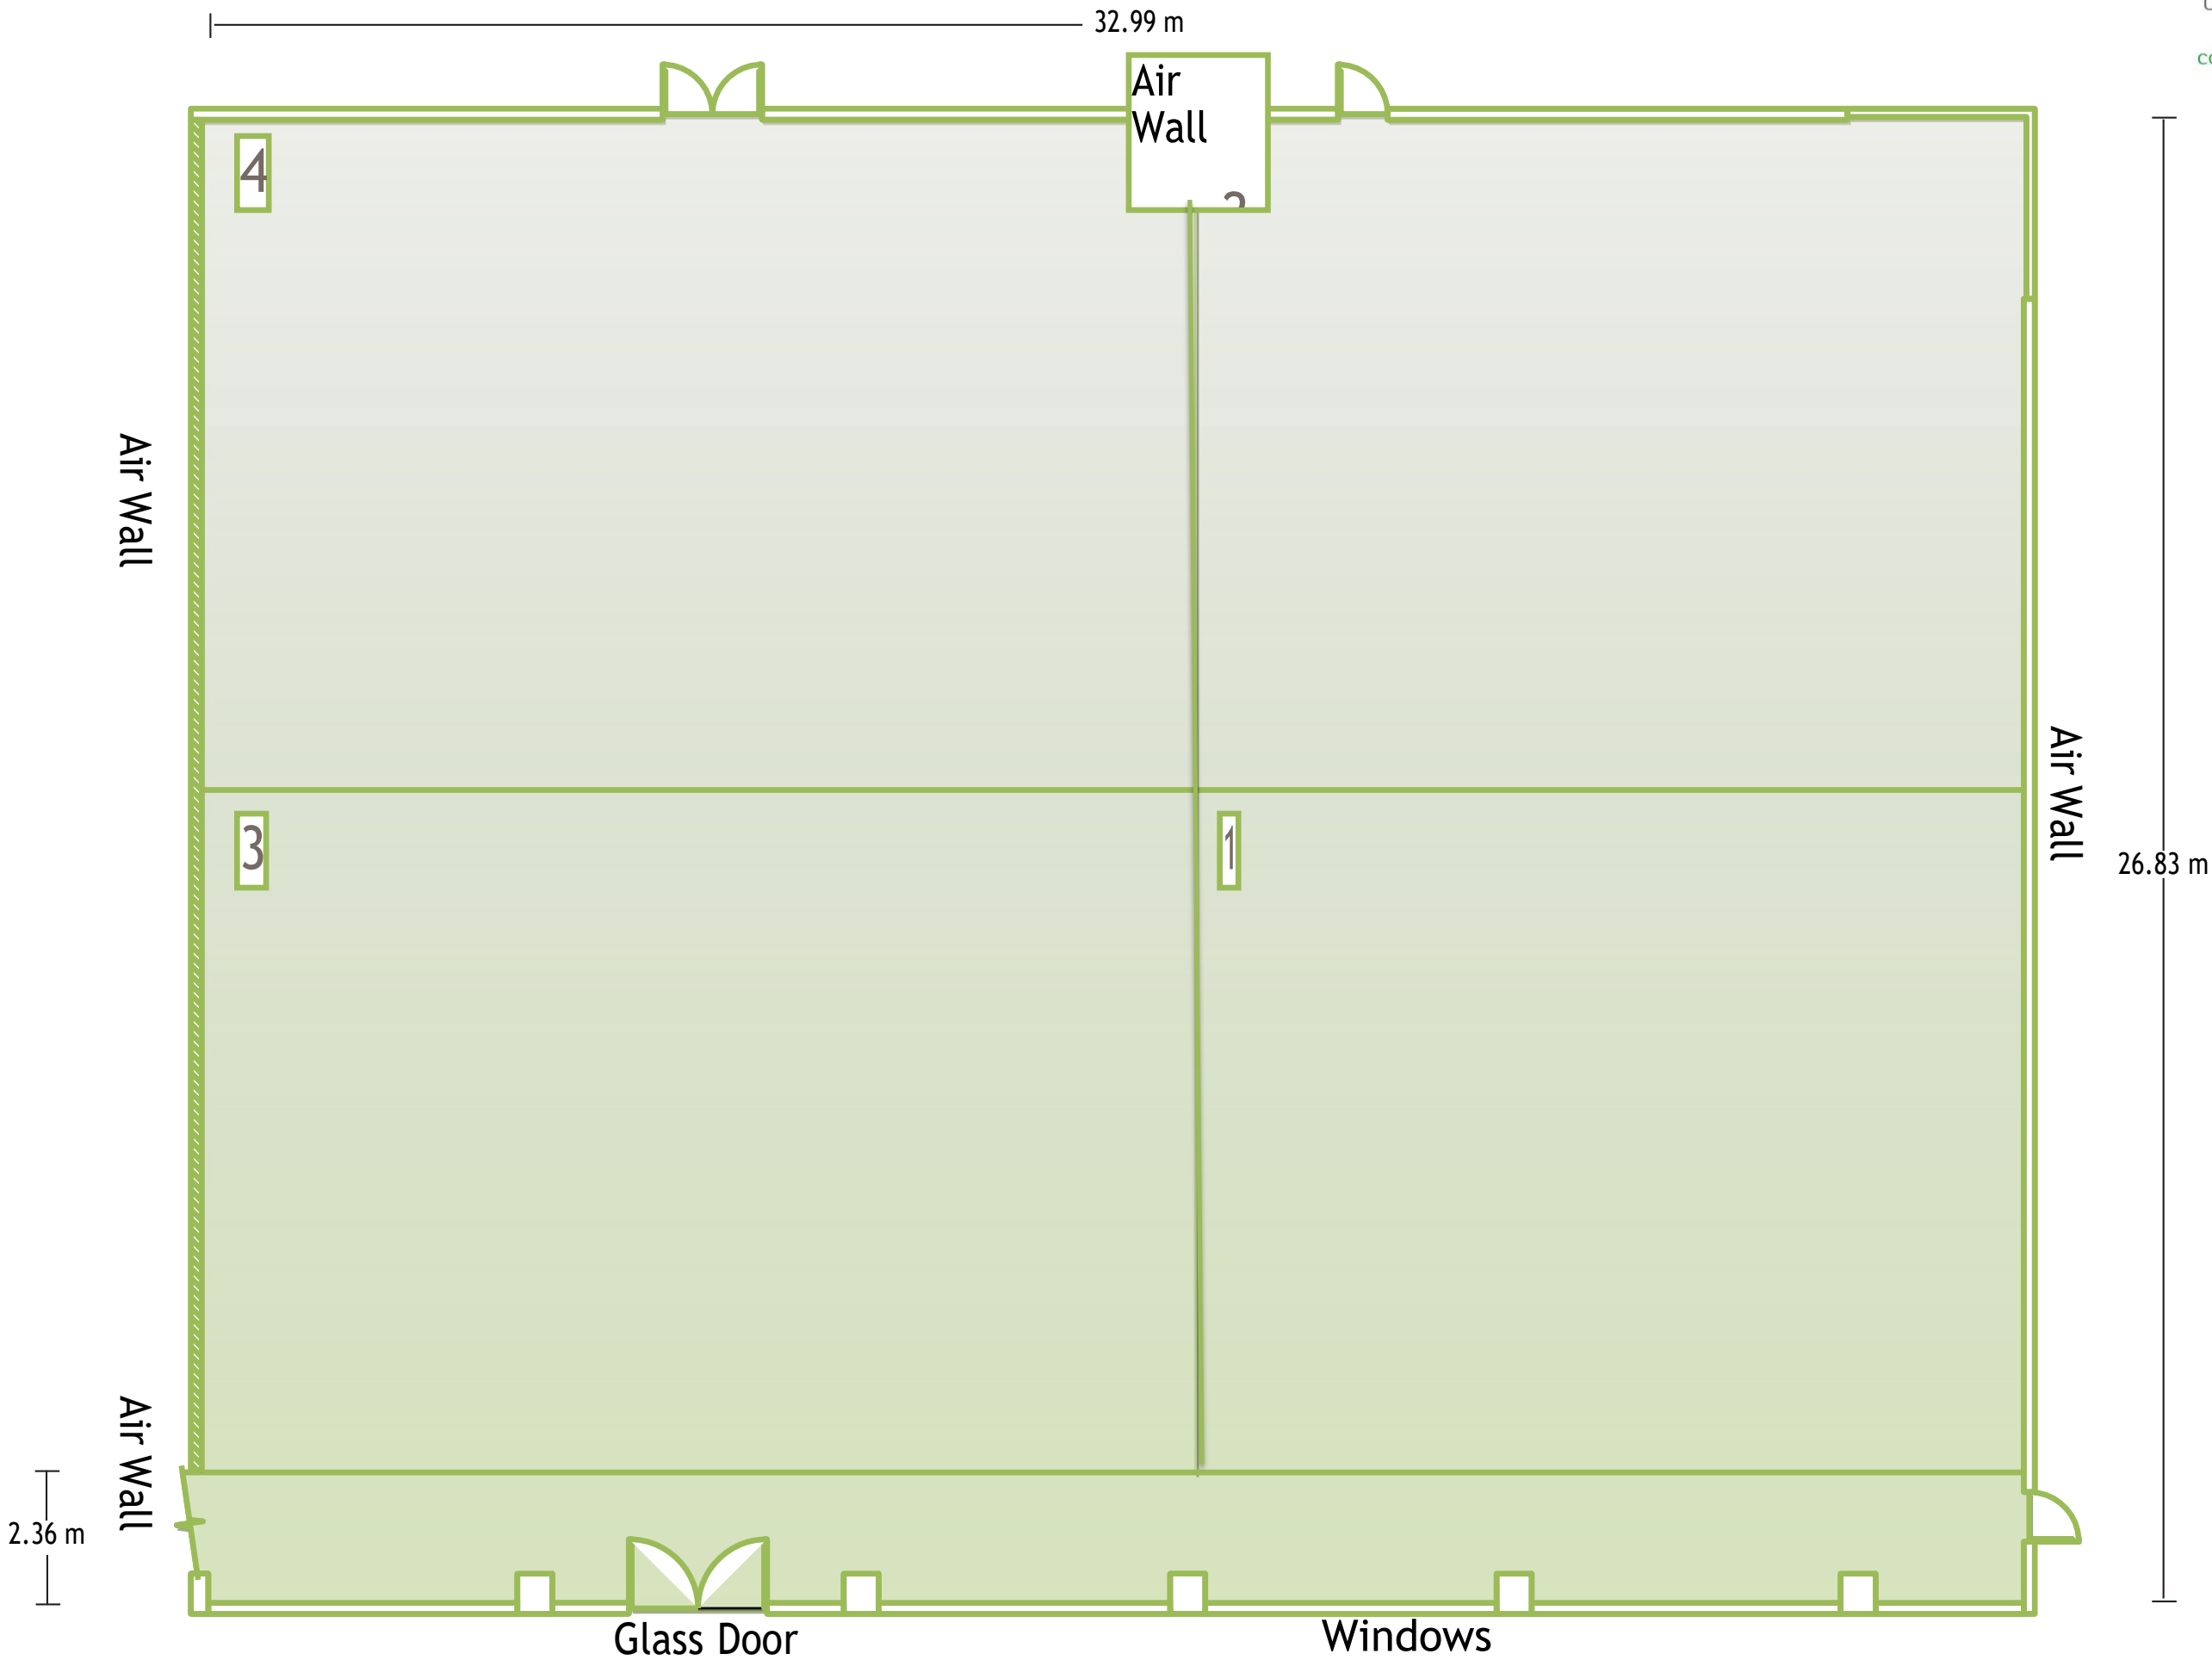

Holiday Inn® Tuxpan Convention Center

LENGTH: 51.9 m WIDTH: 29.1 m HEIGHT: 4 m TOTAL SQUARE METERS: 1379.3 m² MAXIMUM CAPACITY: 1500 POWER OUTLETS: 15

Bldv. La Calzada No 33, Tuxpan, VER, México 92773I 52-783-1023500

*Multiple layout options available for this space.

Holiday Inn® Tuxpan Convention Center Tochpan I, II, III, IV

LENGTH: 33.0 m WIDTH: 26.8 m HEIGHT: 4 m TOTAL SQUARE METERS: 883.4 m² MAXIMUM CAPACITY: 640 POWER OUTLETS: 10

Bvd. La Calzada No 33, Tuxpan, VER, México 927731 52-783-1023500

*Multiple layout options available for this space.

Holiday Inn® Tuxpan Convention - Tochpan III & IV

LENGTH: 26.8 m WIDTH: 18 m HEIGHT: 4 m TOTAL SQUARE METERS: 481.3 m² MAXIMUM CAPACITY: 400 POWER OUTLETS: 5

*Multiple layout options available for this space.

Holiday Inn® Tuxpan Convention - Vestíbulo De Eventos

LENGTH: 11 m WIDTH: 8.4 m HEIGHT: 3.4 m TOTAL SQUARE METERS: 94 m² MAXIMUM CAPACITY: 45 POWER OUTLETS: 8