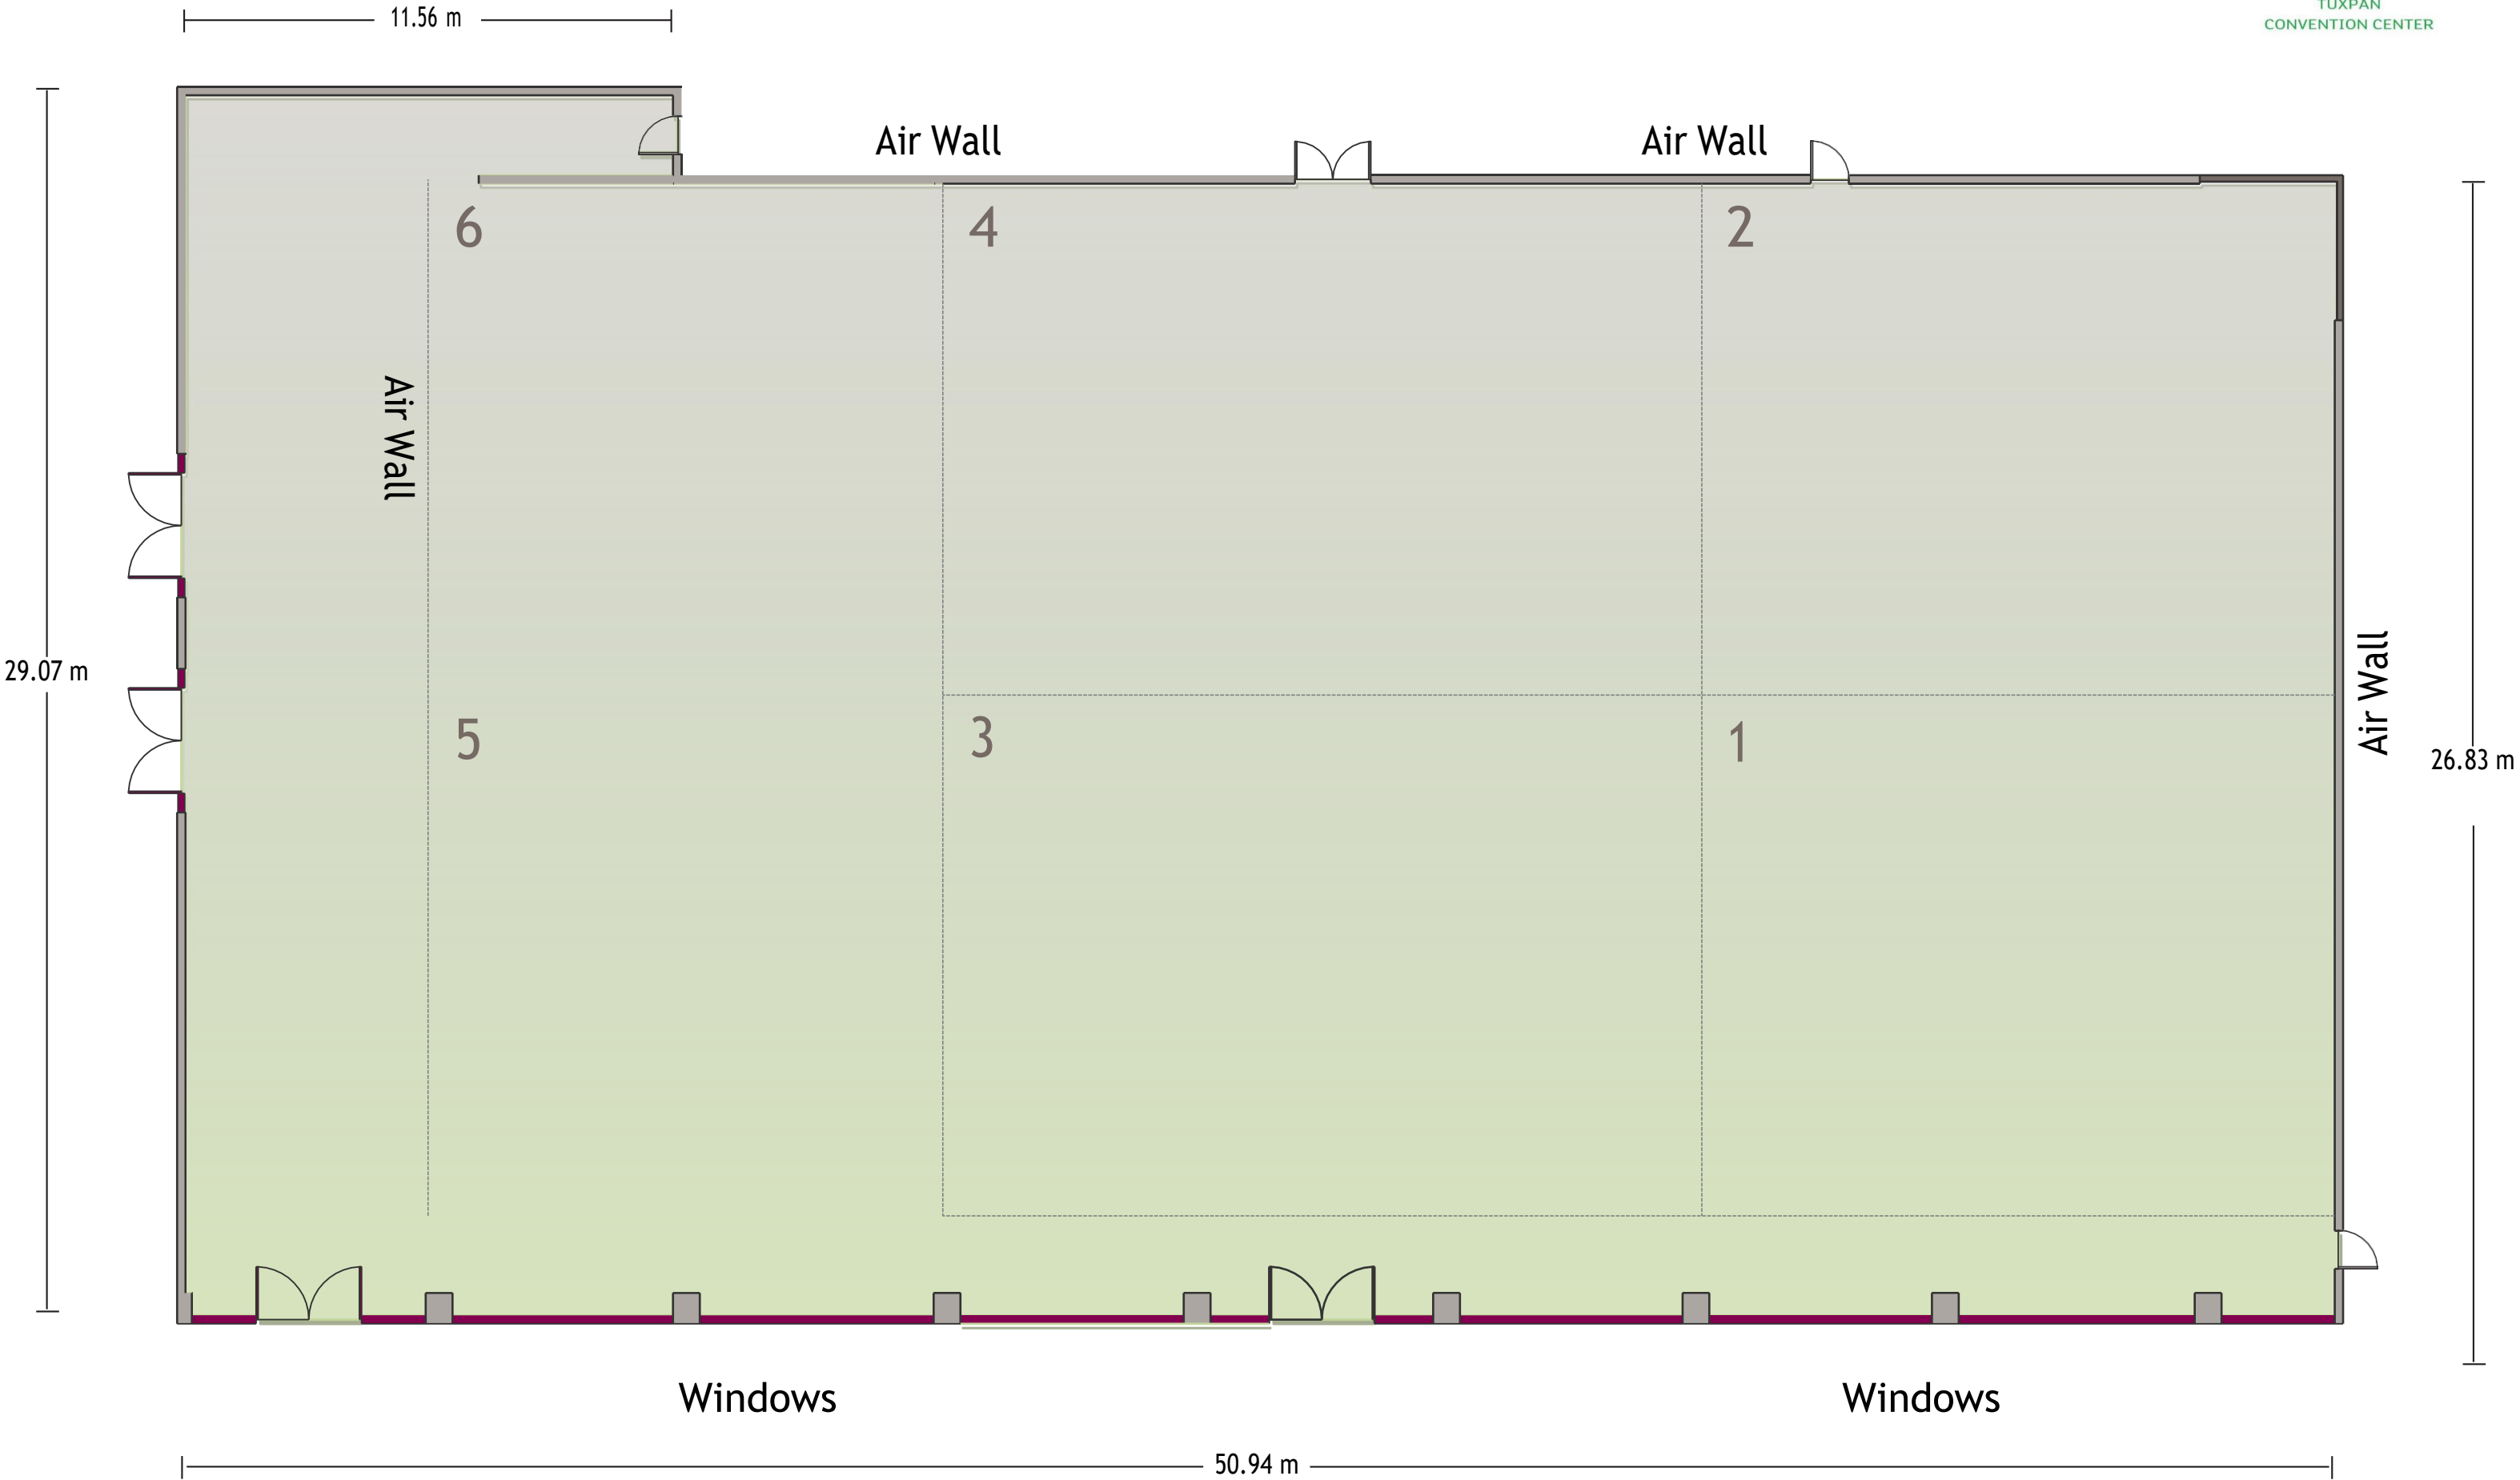

Holiday Inn® Tuxpan Convention Center

LENGTH: 51.9 m WIDTH: 29.1 m HEIGHT: 4 m TOTAL SQUARE METERS: 1379.3 m² MAXIMUM CAPACITY: 1500 POWER OUTLETS: 15

Bldv. La Calzada No 33, Tuxpan, VER, México 92773I 52-783-1023500

*Multiple layout options available for this space.

Holiday Inn® Tuxpan Convention Center Tochpan I, II, III, IV

LENGTH: 33.0 m WIDTH: 26.8 m HEIGHT: 4 m TOTAL SQUARE METERS: 883.4 m² MAXIMUM CAPACITY: 640 POWER OUTLETS: 10

Bvd. La Calzada No 33, Tuxpan, VER, México 927731 52-783-1023500

*Multiple layout options available for this space.

Holiday Inn® Tuxpan Convention - Tochpan III & IV

LENGTH: 26.8 m WIDTH: 18 m HEIGHT: 4 m TOTAL SQUARE METERS: 481.3 m² MAXIMUM CAPACITY: 400 POWER OUTLETS: 5

*Multiple layout options available for this space.

Holiday Inn® Tuxpan Convention - Vestíbulo De Eventos

LENGTH: 11 m WIDTH: 8.4 m HEIGHT: 3.4 m TOTAL SQUARE METERS: 94 m² MAXIMUM CAPACITY: 45 POWER OUTLETS: 8