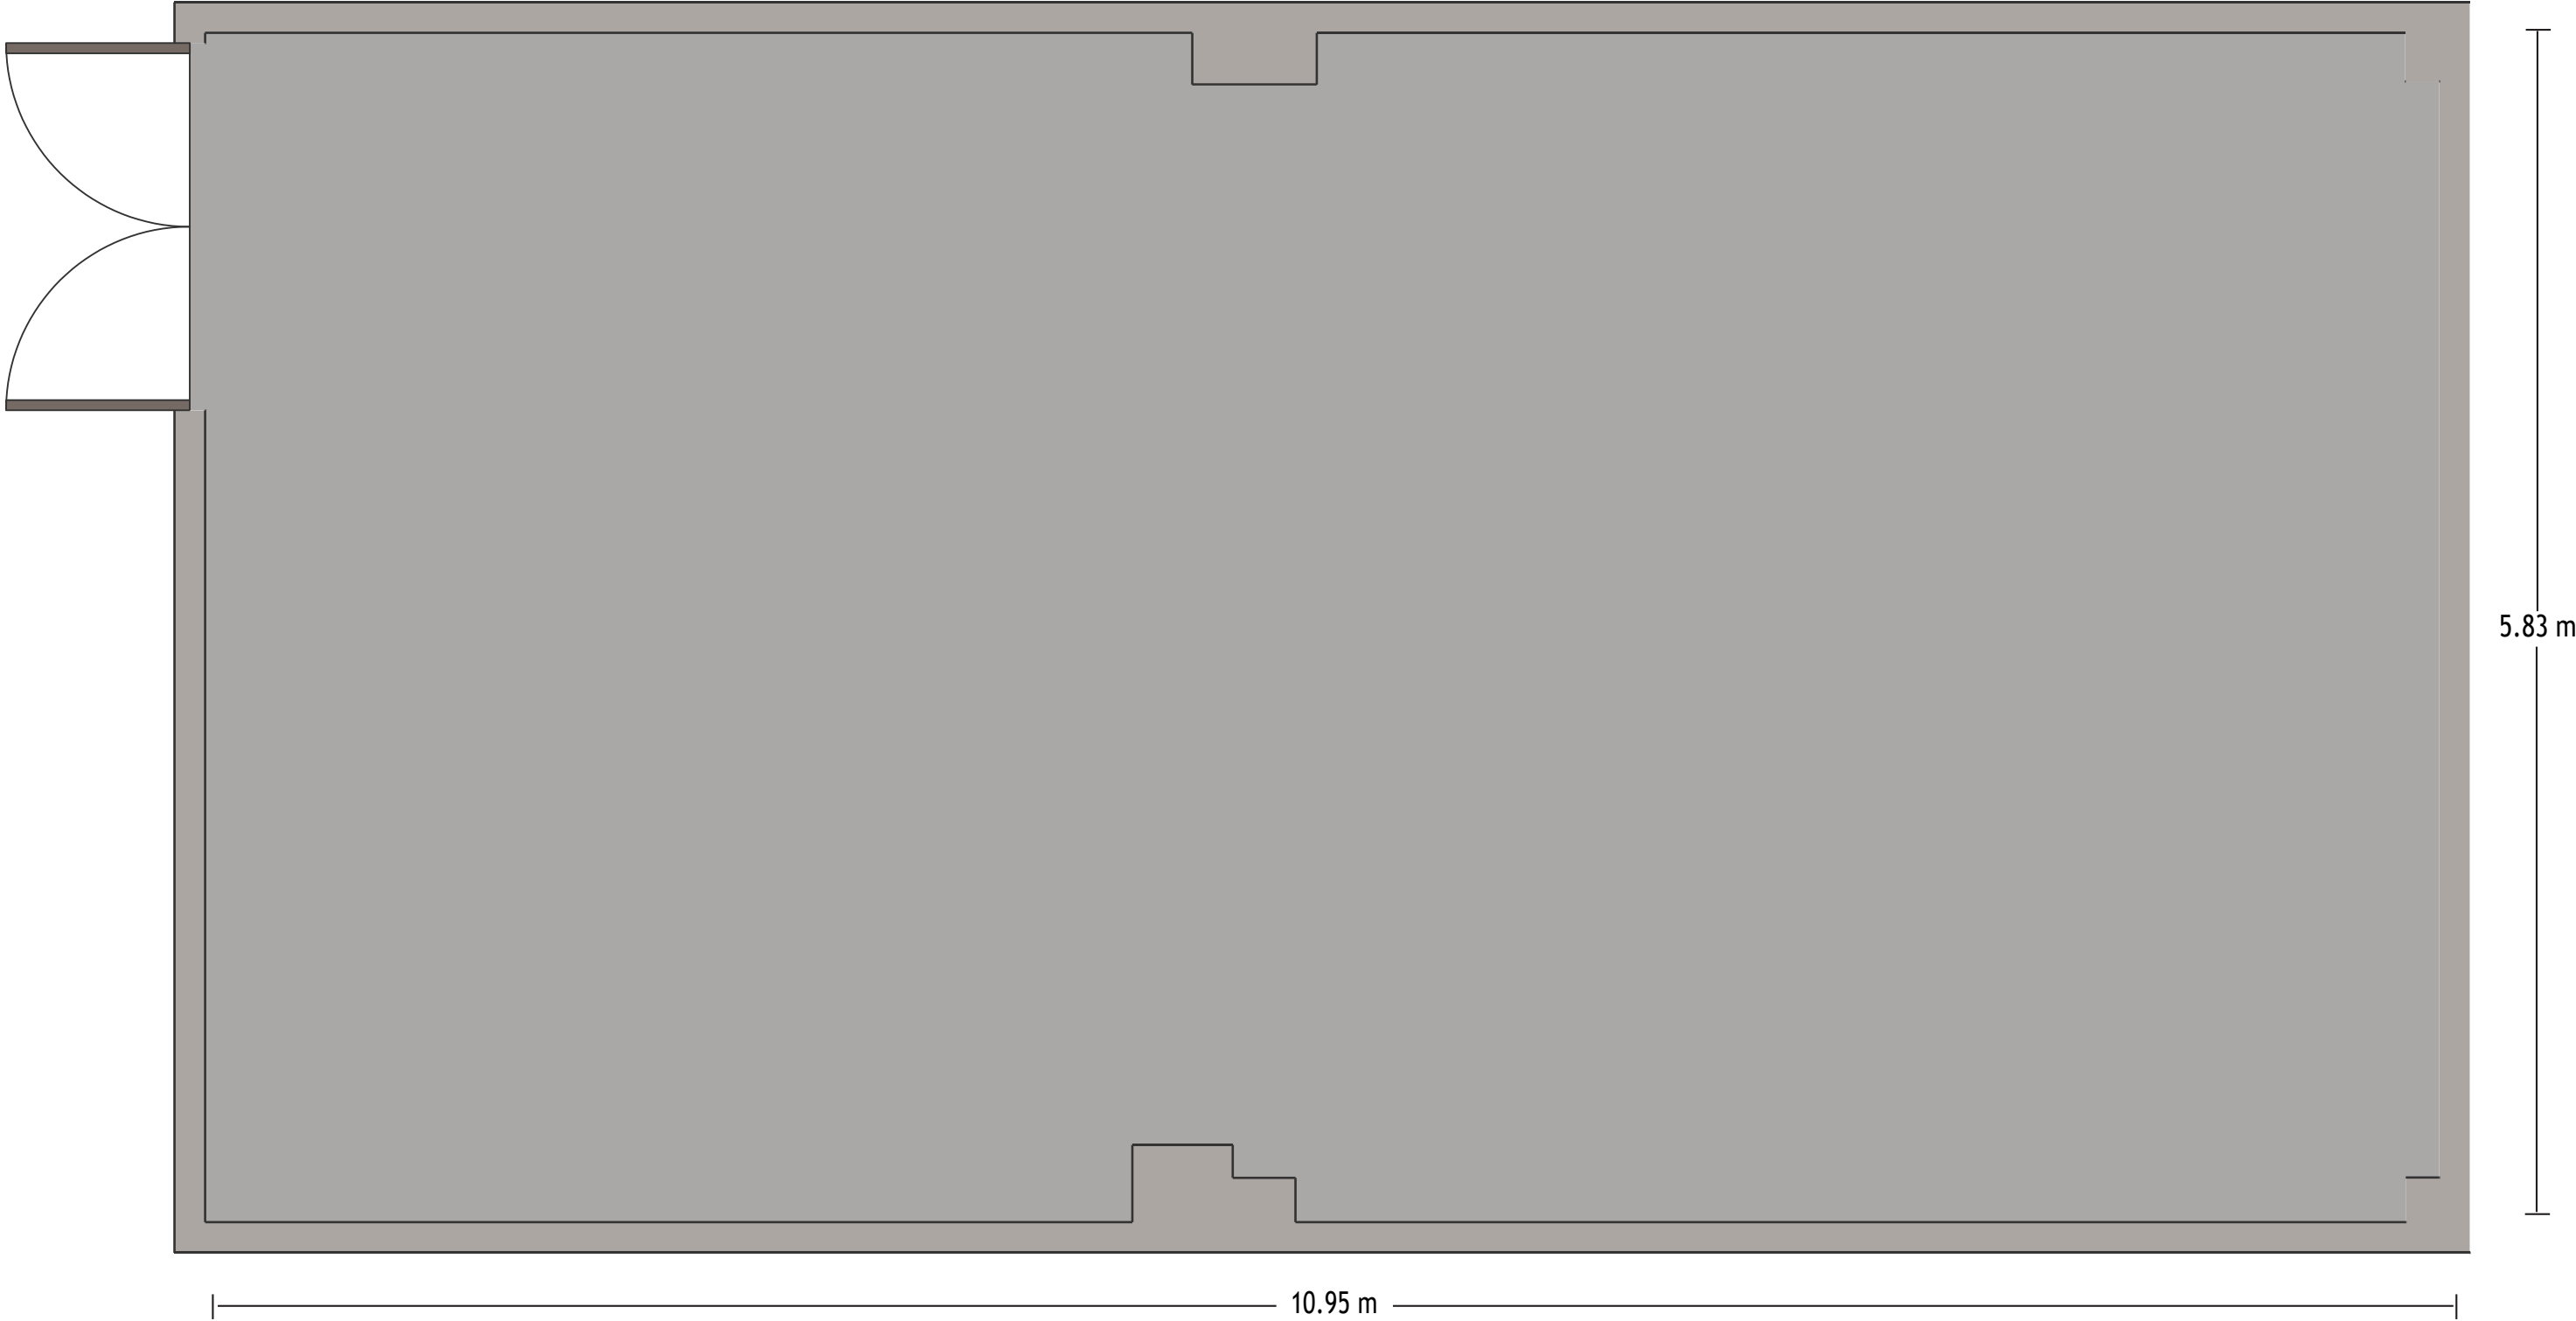

Holiday Inn® Tuxpan Convention - Tabucco

LENGTH: 11 m WIDTH: 5.8 m HEIGHT: 2 m TOTAL SQUARE METERS: 57.2 m² MAXIMUM CAPACITY: 26 POWER OUTLETS: 3

Bldv. La Calzada No 33, Tuxpan, VER, México 92773I 52-783-1023500

*Multiple layout options available for this space.

Holiday Inn® Tuxpan Convention -

LENGTH: 11 m WIDTH: 5.8 m HEIGHT: 2 m TOTAL SQUARE METERS: 63.3 m² MAXIMUM CAPACITY: 26 POWER OUTLETS: 3

Blvd. La Calzada No 33, Tuxpan, VER, México 927731 52-783-1023500

*Multiple layout options available for this space.

Holiday Inn® Tuxpan Convention - Vestíbulo De Eventos

LENGTH: 11 m WIDTH: 8.4 m HEIGHT: 3.4 m TOTAL SQUARE METERS: 94 m² MAXIMUM CAPACITY: 45 POWER OUTLETS: 8