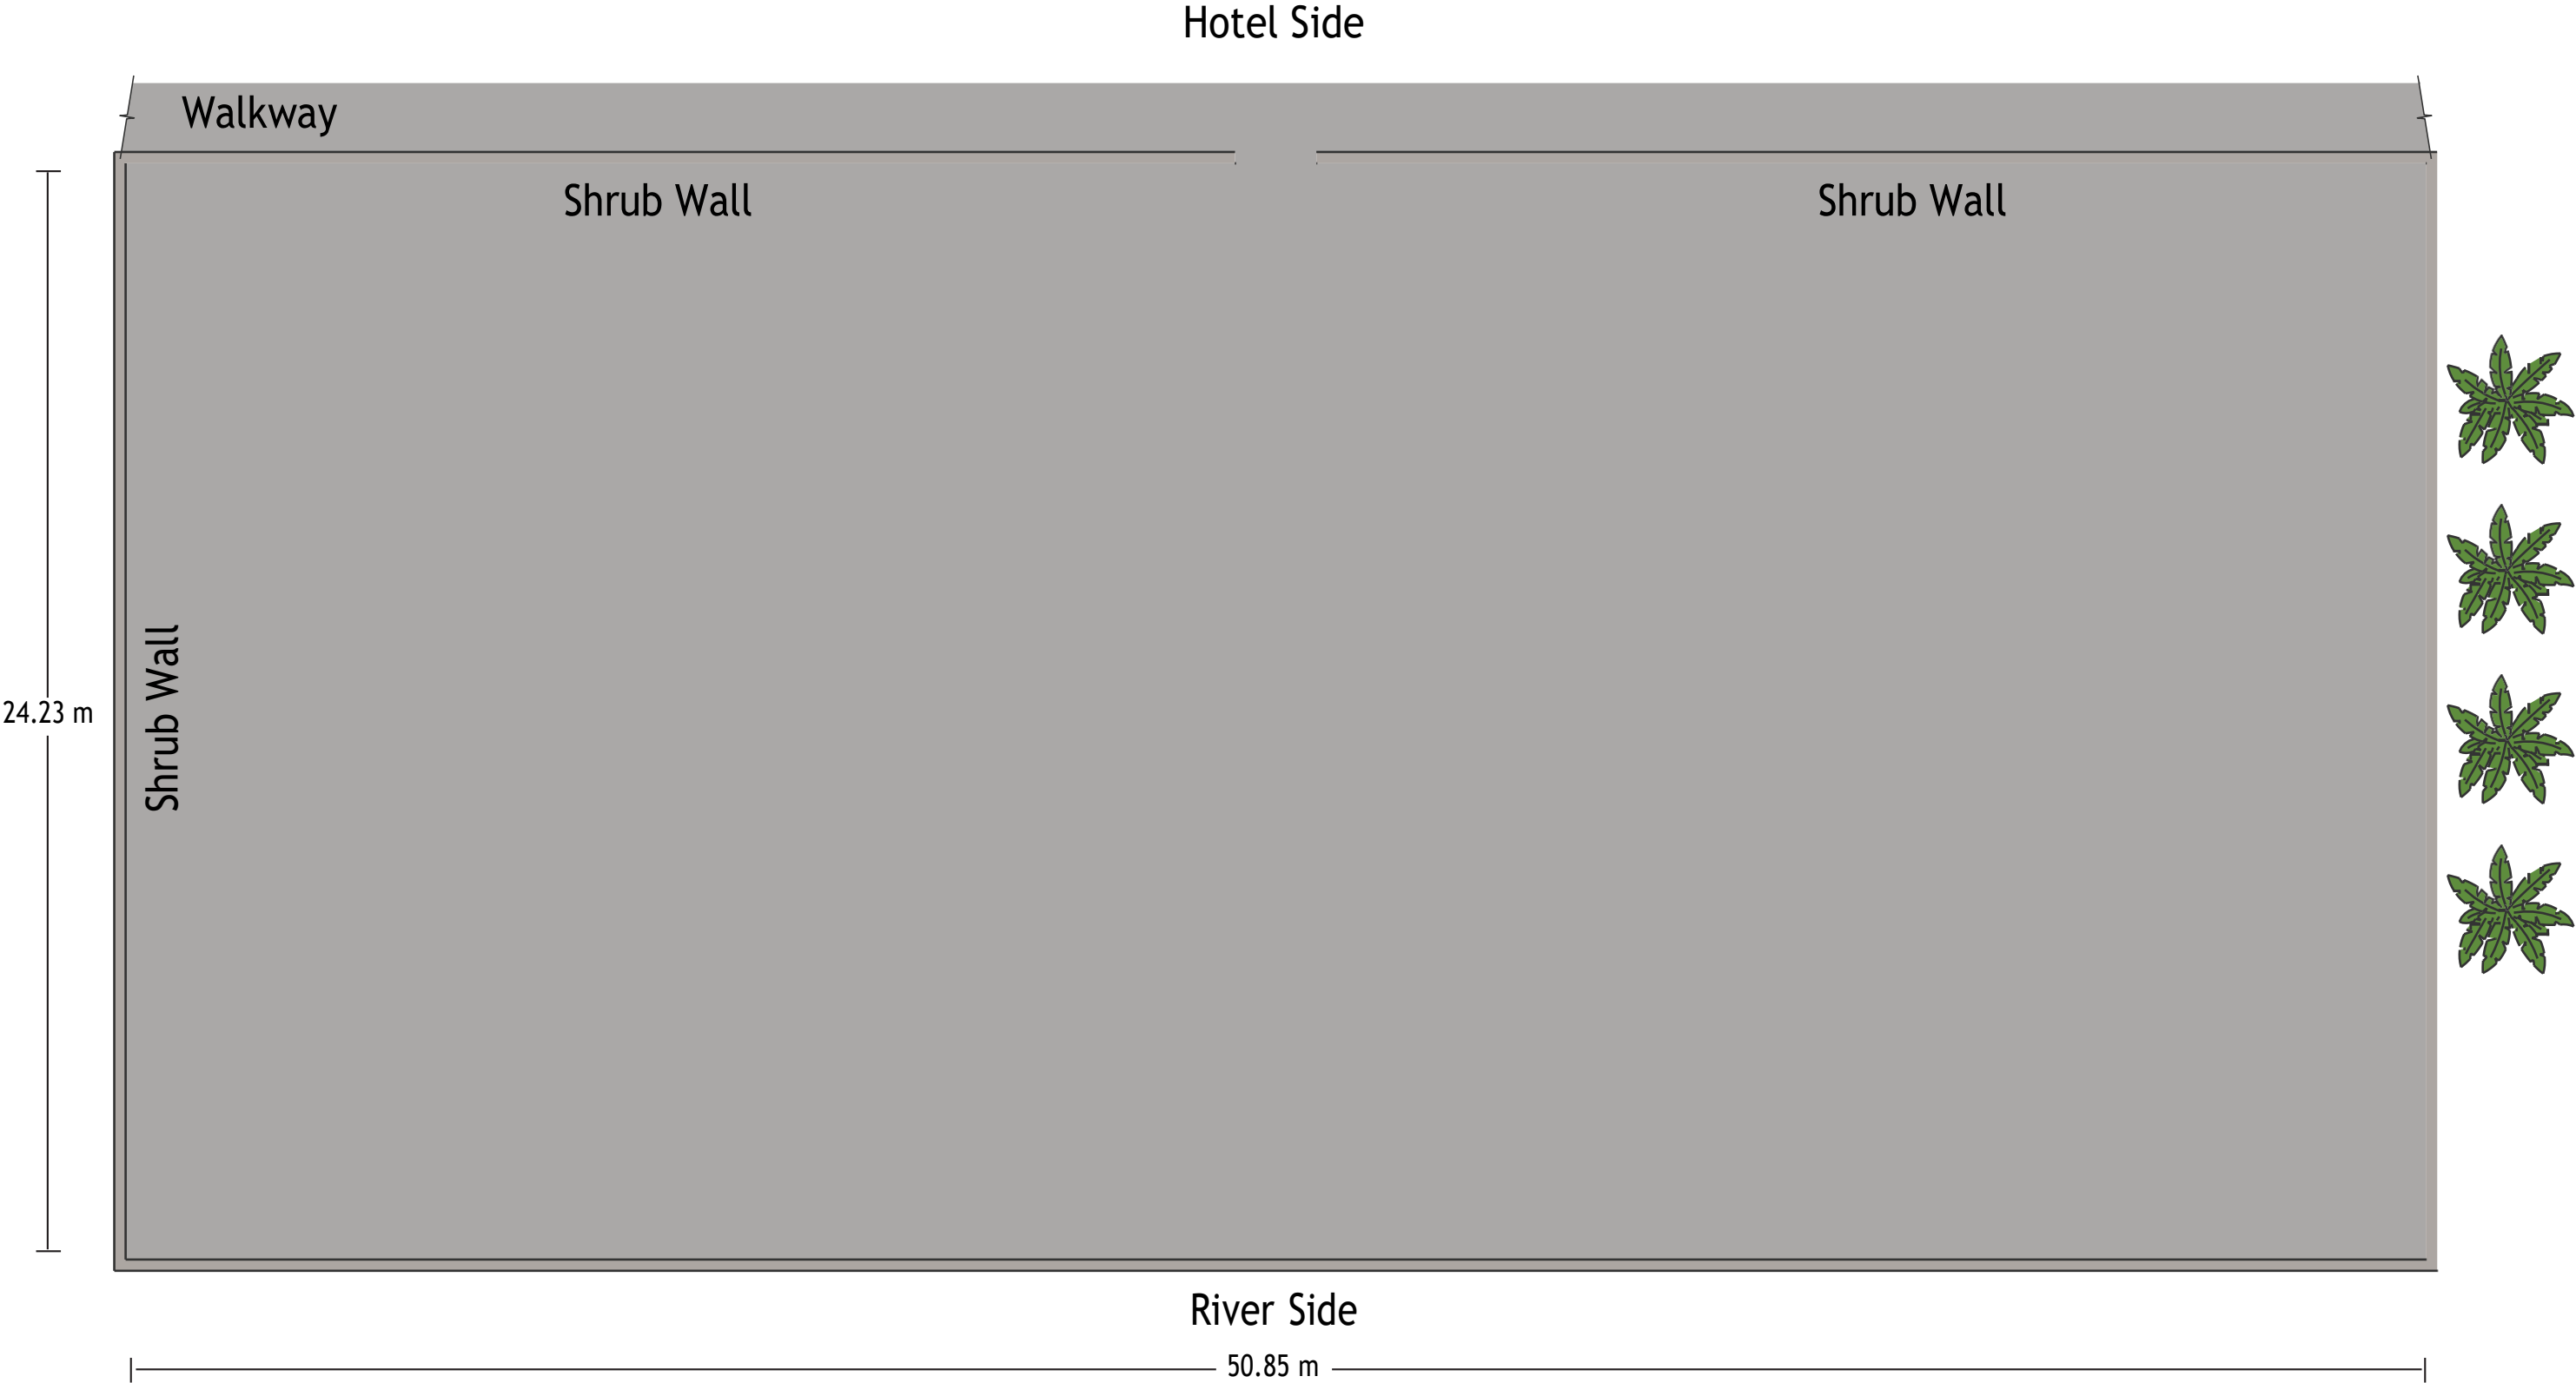

Holiday Inn® Tuxpan Convention - Jardin

LENGTH: 51 m   WIDTH: 24.2 m   HEIGHT: n/a m   TOTAL SQUARE METERS: 1232.3 m²   MAXIMUM CAPACITY: 1300   POWER OUTLETS: 4

Blvd. La Calzada No 33, Tuxpan, VER, México 927731 52-783-1023500

*Multiple layout options available for this space.