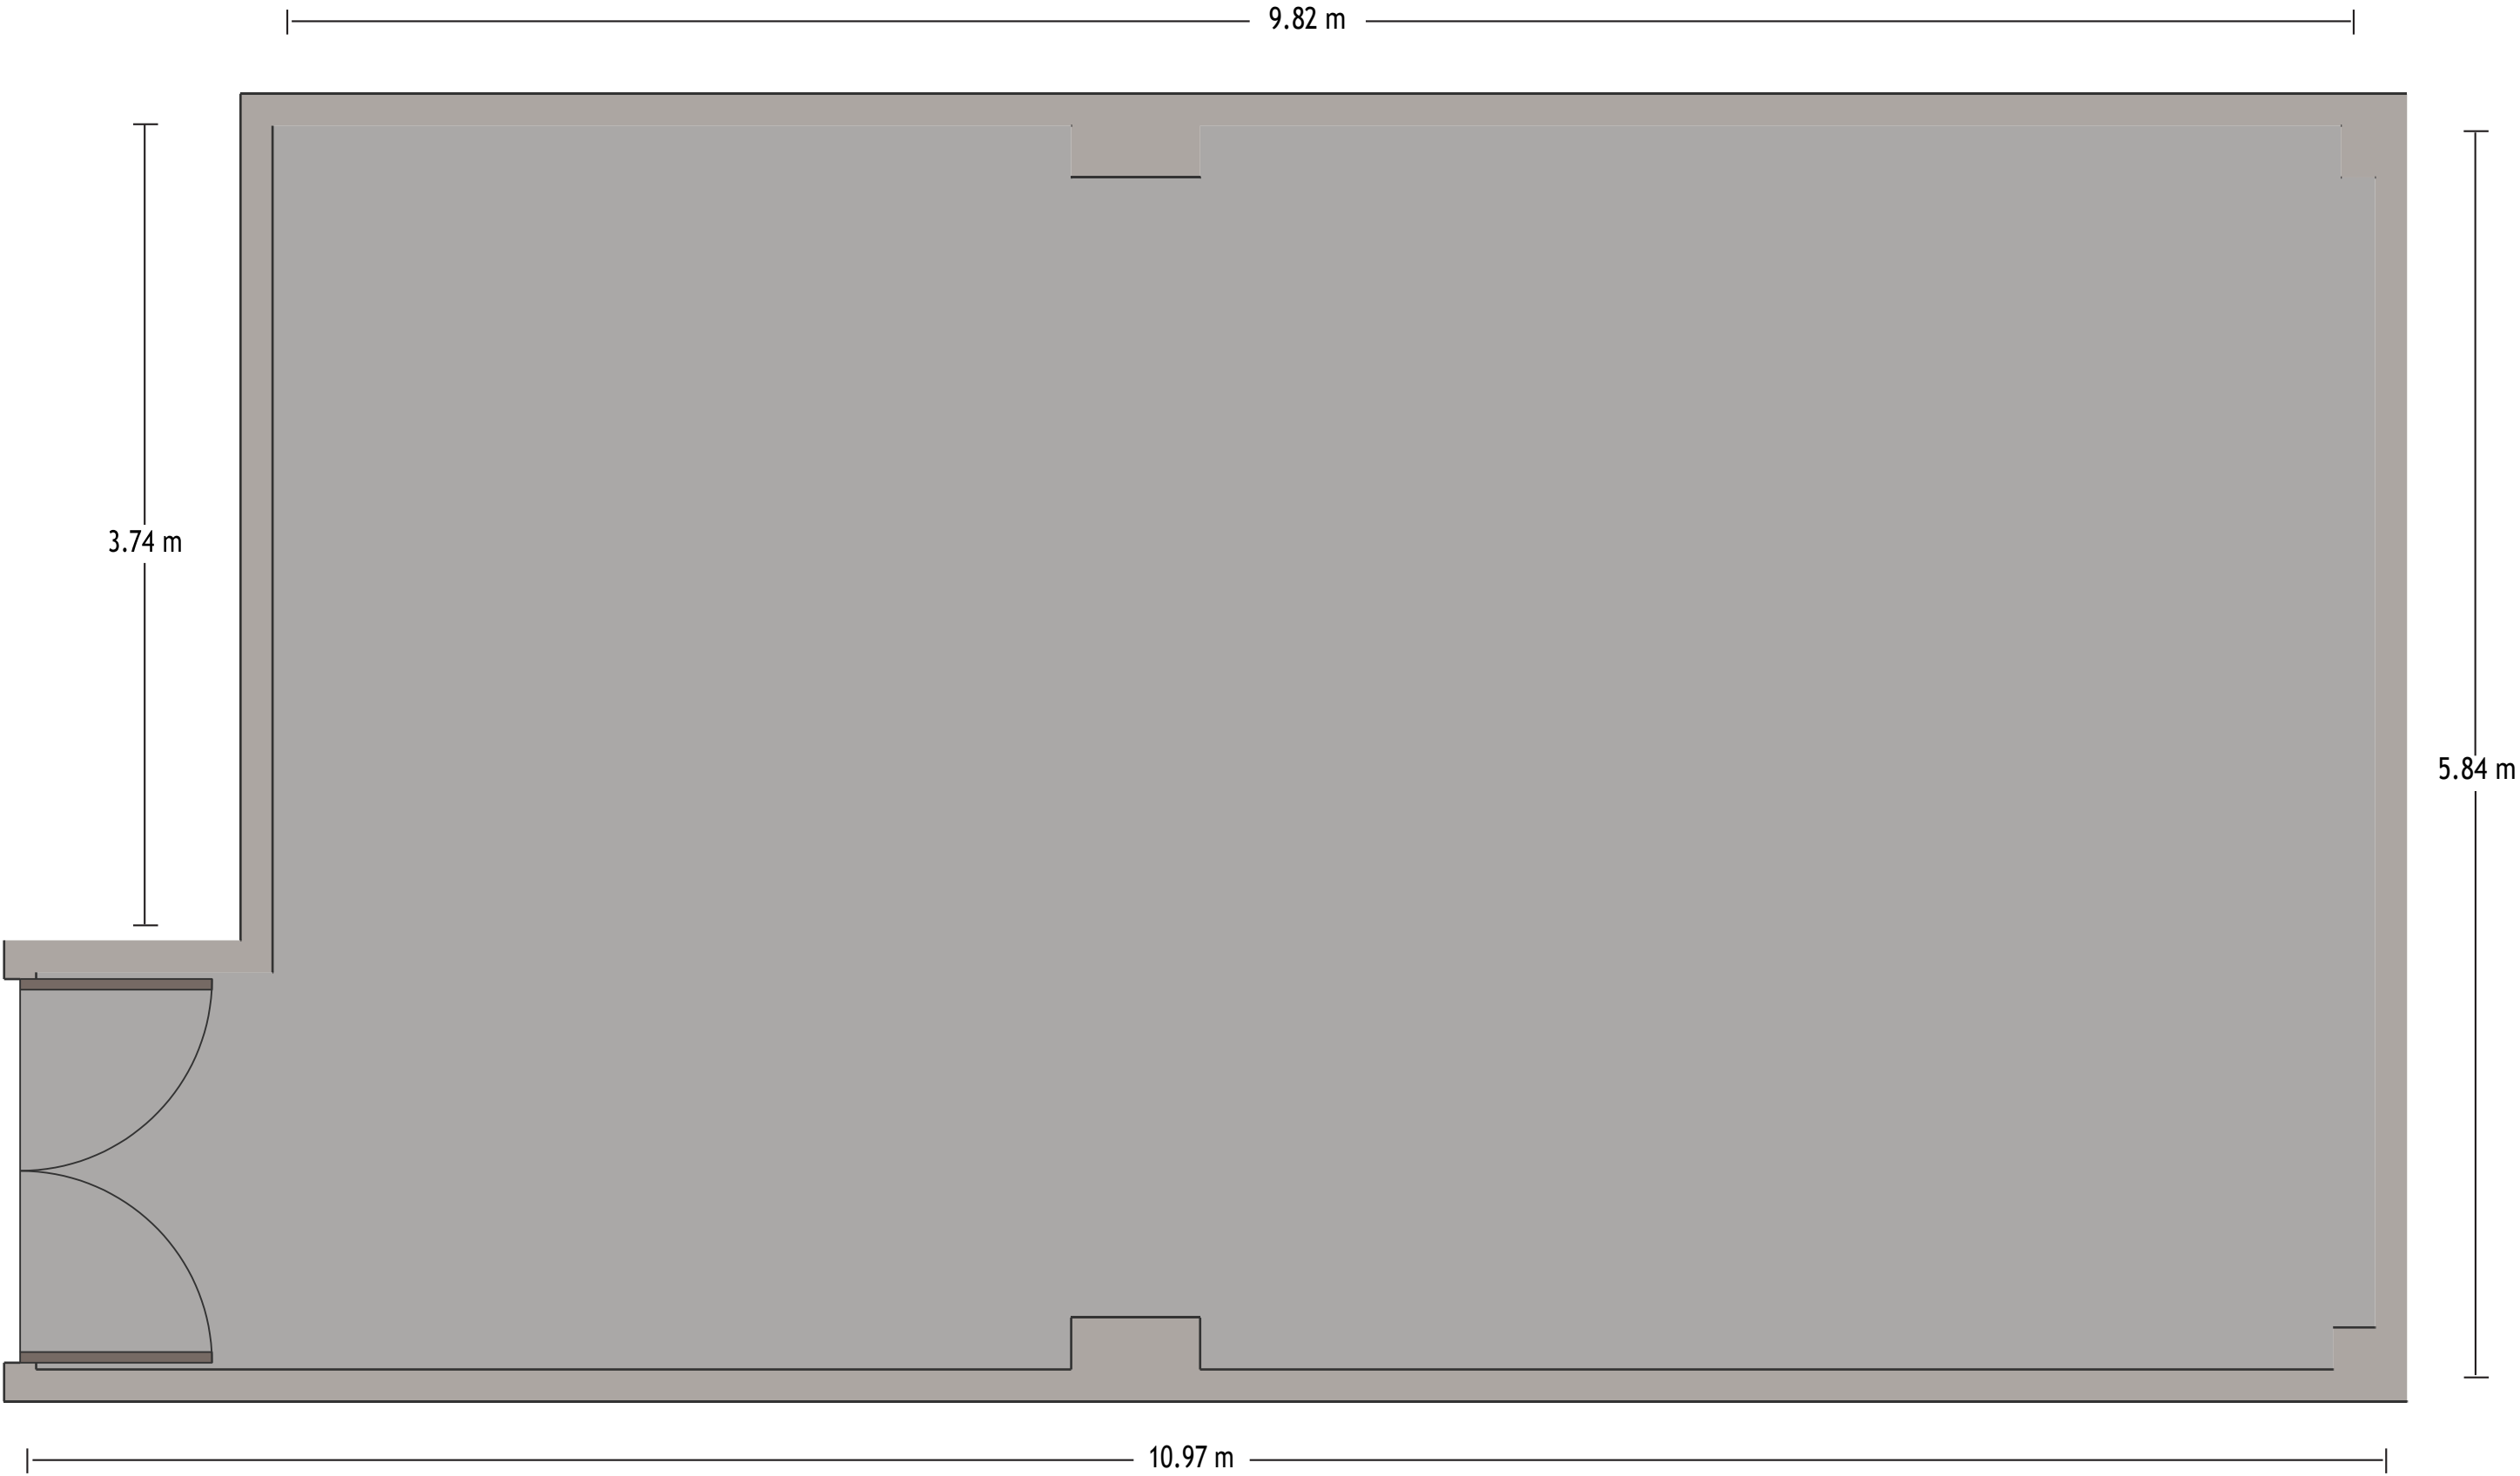

Blvd. La Calzada No 33, Tuxpan, VER, México 927731 52-783-1023500

*Multiple layout options available for this space.

Holiday Inn® Tuxpan Convention - Sala De Consejo

LENGTH: 5.9 m WIDTH: 5.8 m HEIGHT: 2 m TOTAL SQUARE METERS: 34 m² MAXIMUM CAPACITY: 10 POWER OUTLETS: 3
Blvd. La Calzada No 33, Tuxpan, VER, México 927731 52-783-1023500

Holiday Inn® Tuxpan Convention - Tabucco

LENGTH: 11 m WIDTH: 5.8 m HEIGHT: 2 m TOTAL SQUARE METERS: 57.2 m² MAXIMUM CAPACITY: 26 POWER OUTLETS: 3

Bldv. La Calzada No 33, Tuxpan, VER, México 92773I 52-783-1023500

*Multiple layout options available for this space.

Holiday Inn® Tuxpan Convention -

LENGTH: 11 m WIDTH: 5.8 m HEIGHT: 2 m TOTAL SQUARE METERS: 63.3 m² MAXIMUM CAPACITY: 26 POWER OUTLETS: 3

Blvd. La Calzada No 33, Tuxpan, VER, México 927731 52-783-1023500

*Multiple layout options available for this space.

Holiday Inn® Tuxpan Convention - Vestíbulo De Eventos

LENGTH: 11 m WIDTH: 8.4 m HEIGHT: 3.4 m TOTAL SQUARE METERS: 94 m² MAXIMUM CAPACITY: 45 POWER OUTLETS: 8