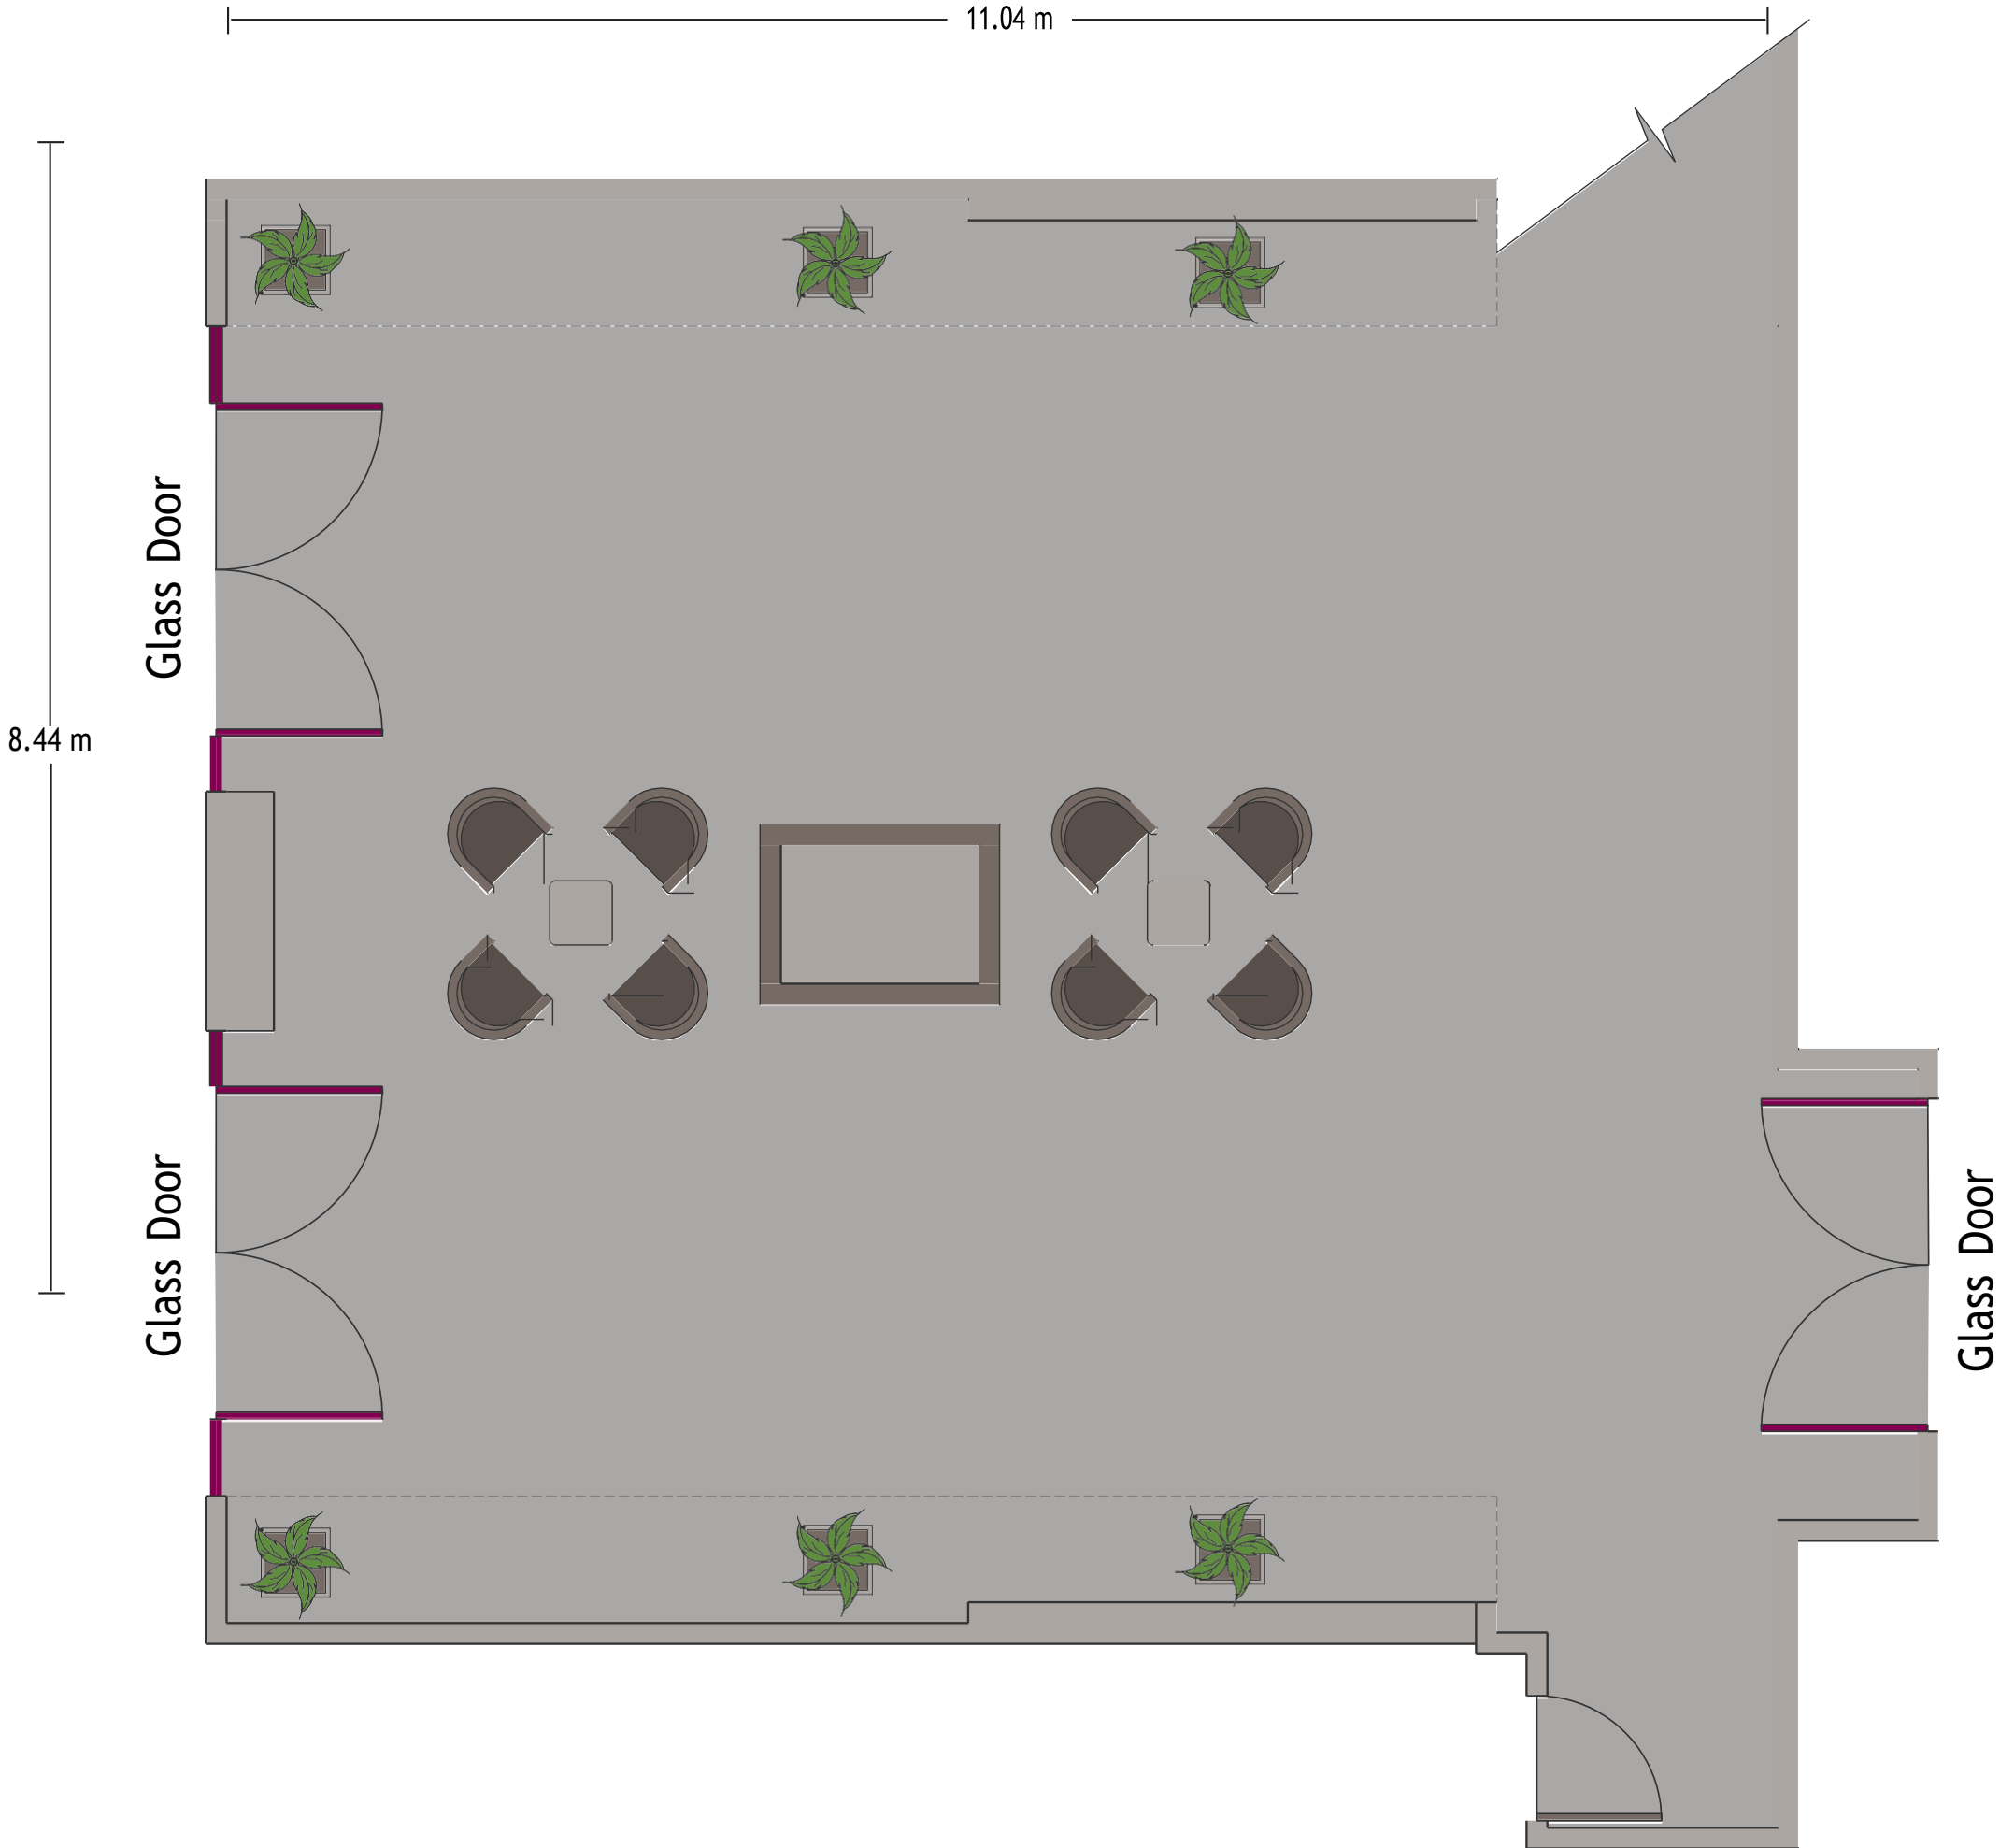

Holiday Inn® Tuxpan Convention - Tabucco

LENGTH: 11 m WIDTH: 5.8 m HEIGHT: 2 m TOTAL SQUARE METERS: 57.2 m² MAXIMUM CAPACITY: 26 POWER OUTLETS: 3

Bldv. La Calzada No 33, Tuxpan, VER, México 92773I 52-783-1023500

*Multiple layout options available for this space.

Holiday Inn® Tuxpan Convention -

LENGTH: 11 m WIDTH: 5.8 m HEIGHT: 2 m TOTAL SQUARE METERS: 63.3 m² MAXIMUM CAPACITY: 26 POWER OUTLETS: 3

Blvd. La Calzada No 33, Tuxpan, VER, México 927731 52-783-1023500

*Multiple layout options available for this space.

Holiday Inn® Tuxpan Convention - Vestíbulo De Eventos

LENGTH: 11 m WIDTH: 8.4 m HEIGHT: 3.4 m TOTAL SQUARE METERS: 94 m² MAXIMUM CAPACITY: 45 POWER OUTLETS: 8