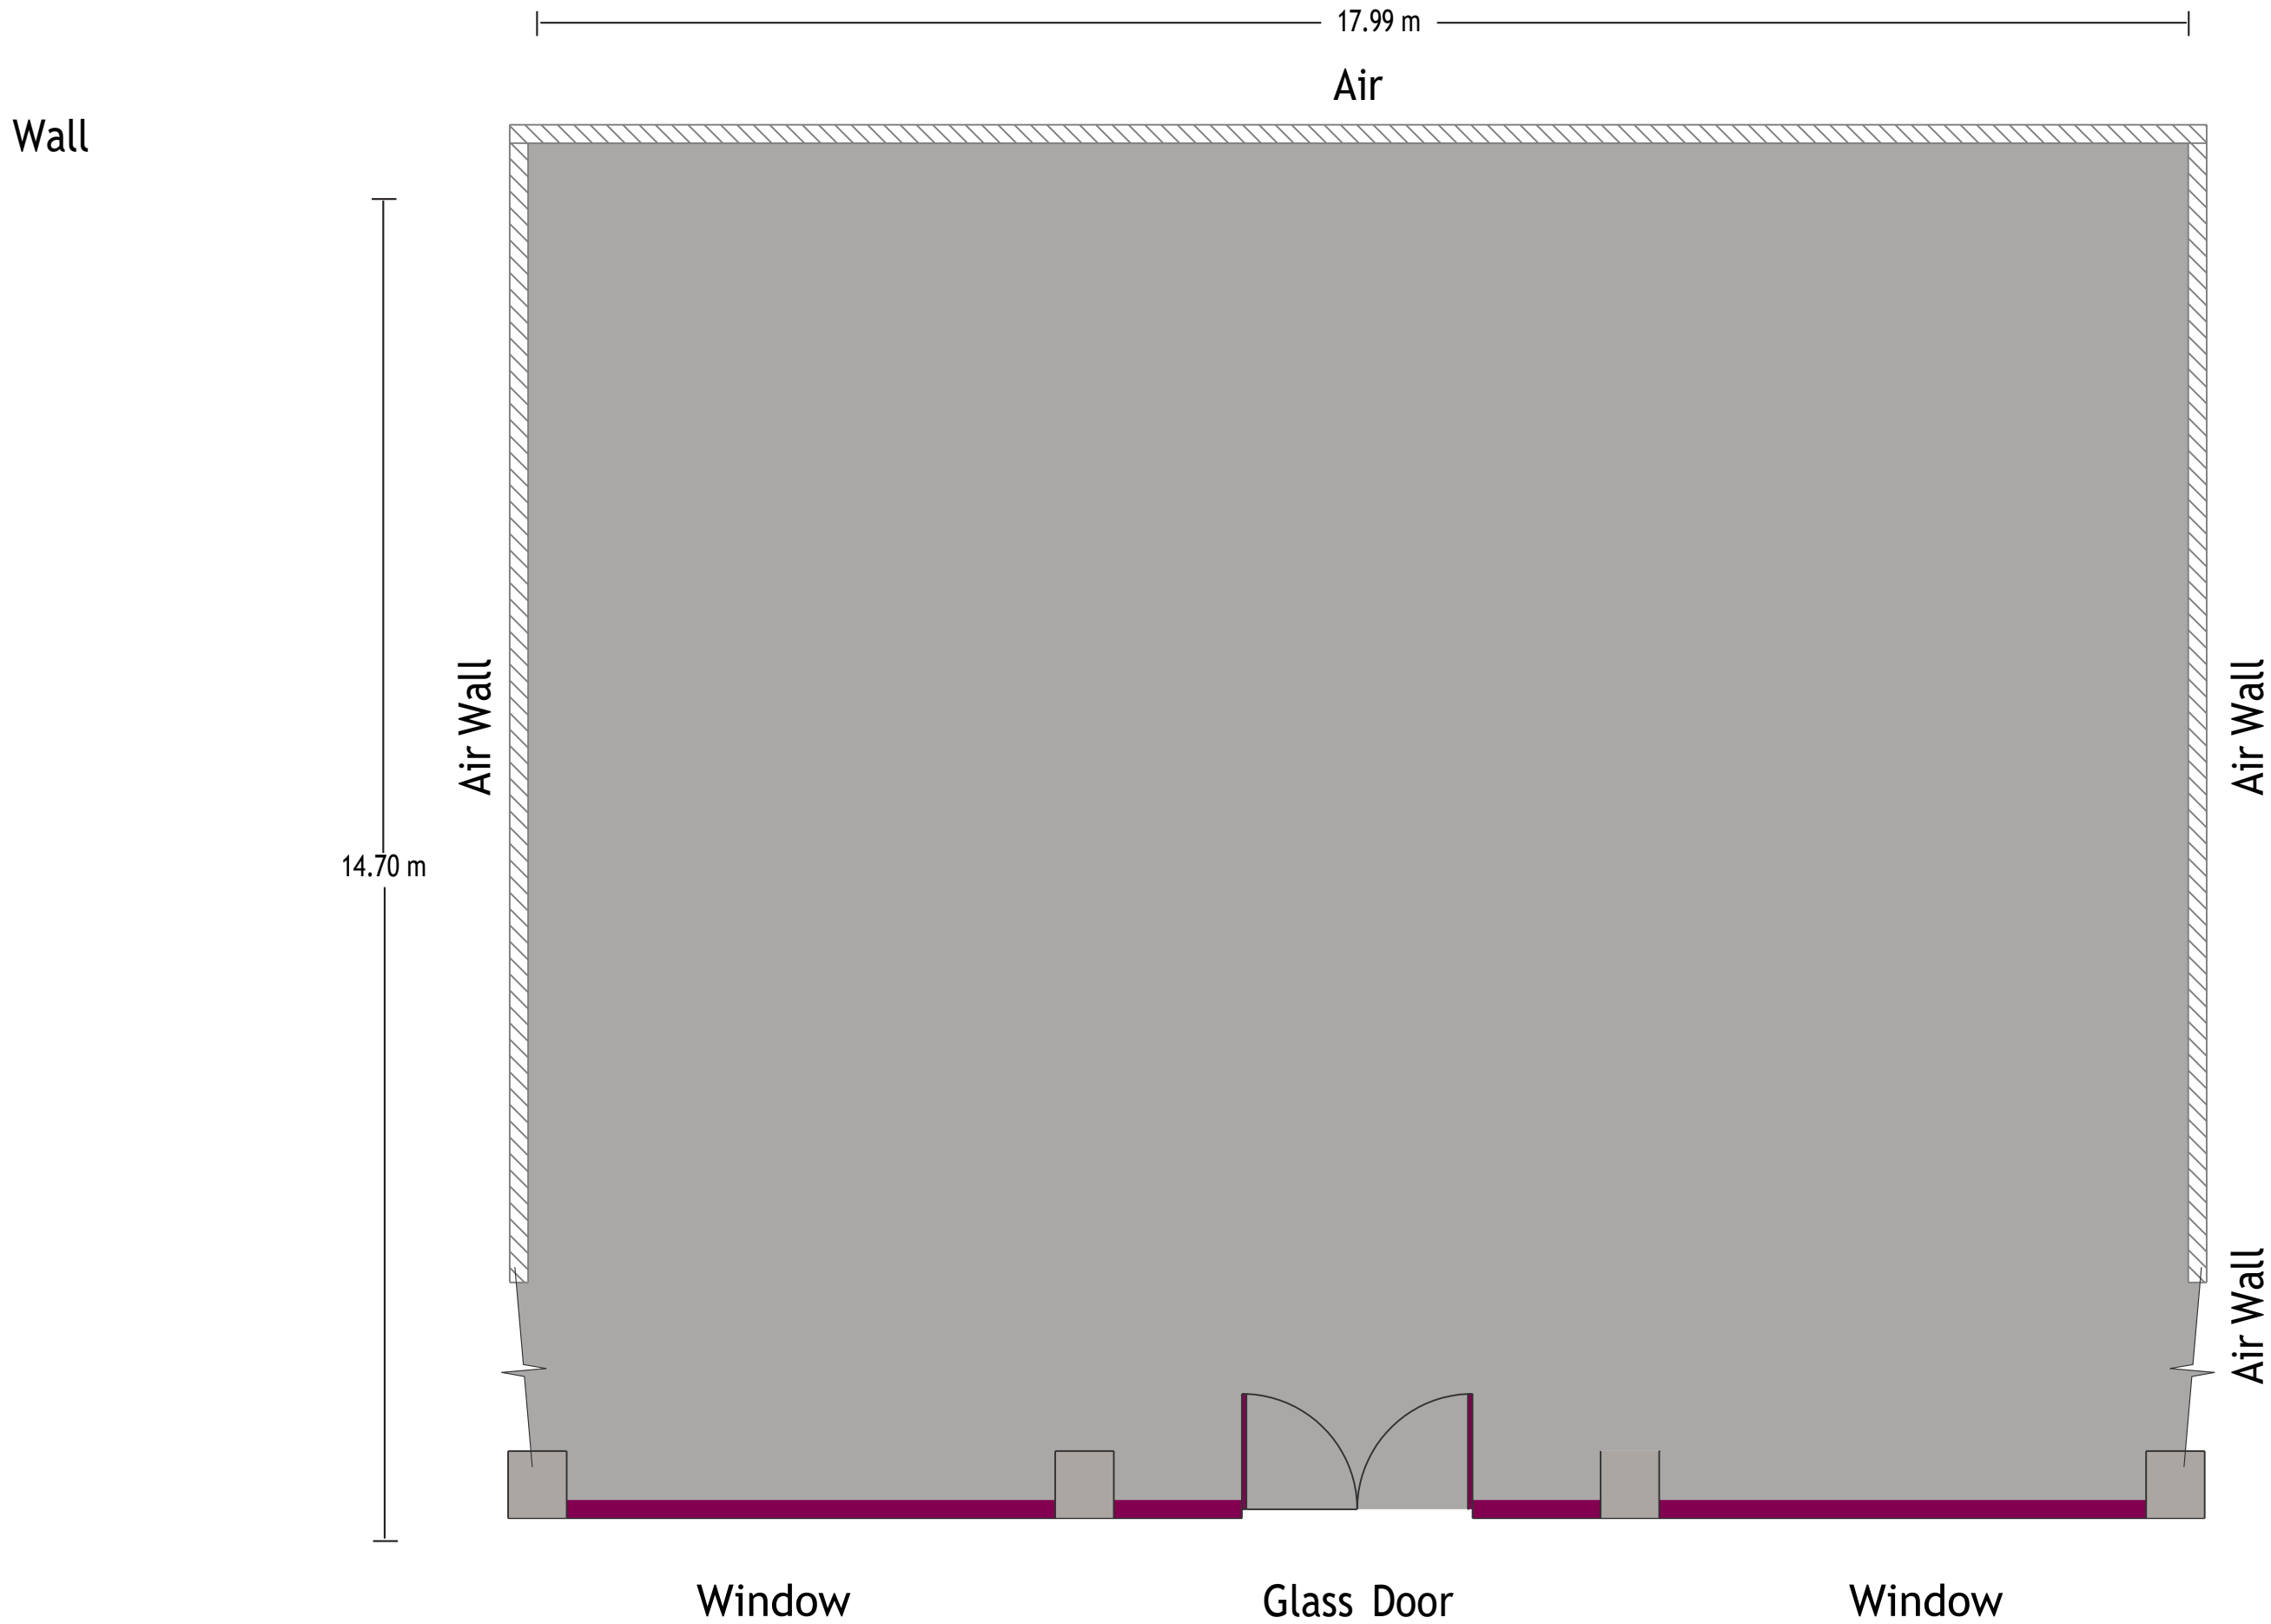

*Multiple layout options available for this space.

Holiday Inn® Tuxpan Convention Center Tochpan I, II, III, IV

LENGTH: 33.0 m WIDTH: 26.8 m HEIGHT: 4 m TOTAL SQUARE METERS: 883.4 m² MAXIMUM CAPACITY: 640 POWER OUTLETS: 10

Bvd. La Calzada No 33, Tuxpan, VER, México 927731 52-783-1023500

*Multiple layout options available for this space.

Holiday Inn® Tuxpan Convention - Tochpan III & IV

LENGTH: 26.8 m WIDTH: 18 m HEIGHT: 4 m TOTAL SQUARE METERS: 481.3 m² MAXIMUM CAPACITY: 400 POWER OUTLETS: 5

Bldv. La Calzada No 33, Tuxpan, VER, México 927731 52-783-1023500

*Multiple layout options available for this space.

Holiday Inn[®] Tuxpan Convention - Tochpan III

LENGTH: 18 m WIDTH: 14.7 m HEIGHT: 4 m TOTAL SQUARE METERS: 263.2 m² MAXIMUM CAPACITY: 200 POWER OUTLETS: 3

*Multiple layout options available for this space.

Holiday Inn® Tuxpan Convention - Vestíbulo De Eventos

LENGTH: 11 m WIDTH: 8.4 m HEIGHT: 3.4 m TOTAL SQUARE METERS: 94 m² MAXIMUM CAPACITY: 45 POWER OUTLETS: 8