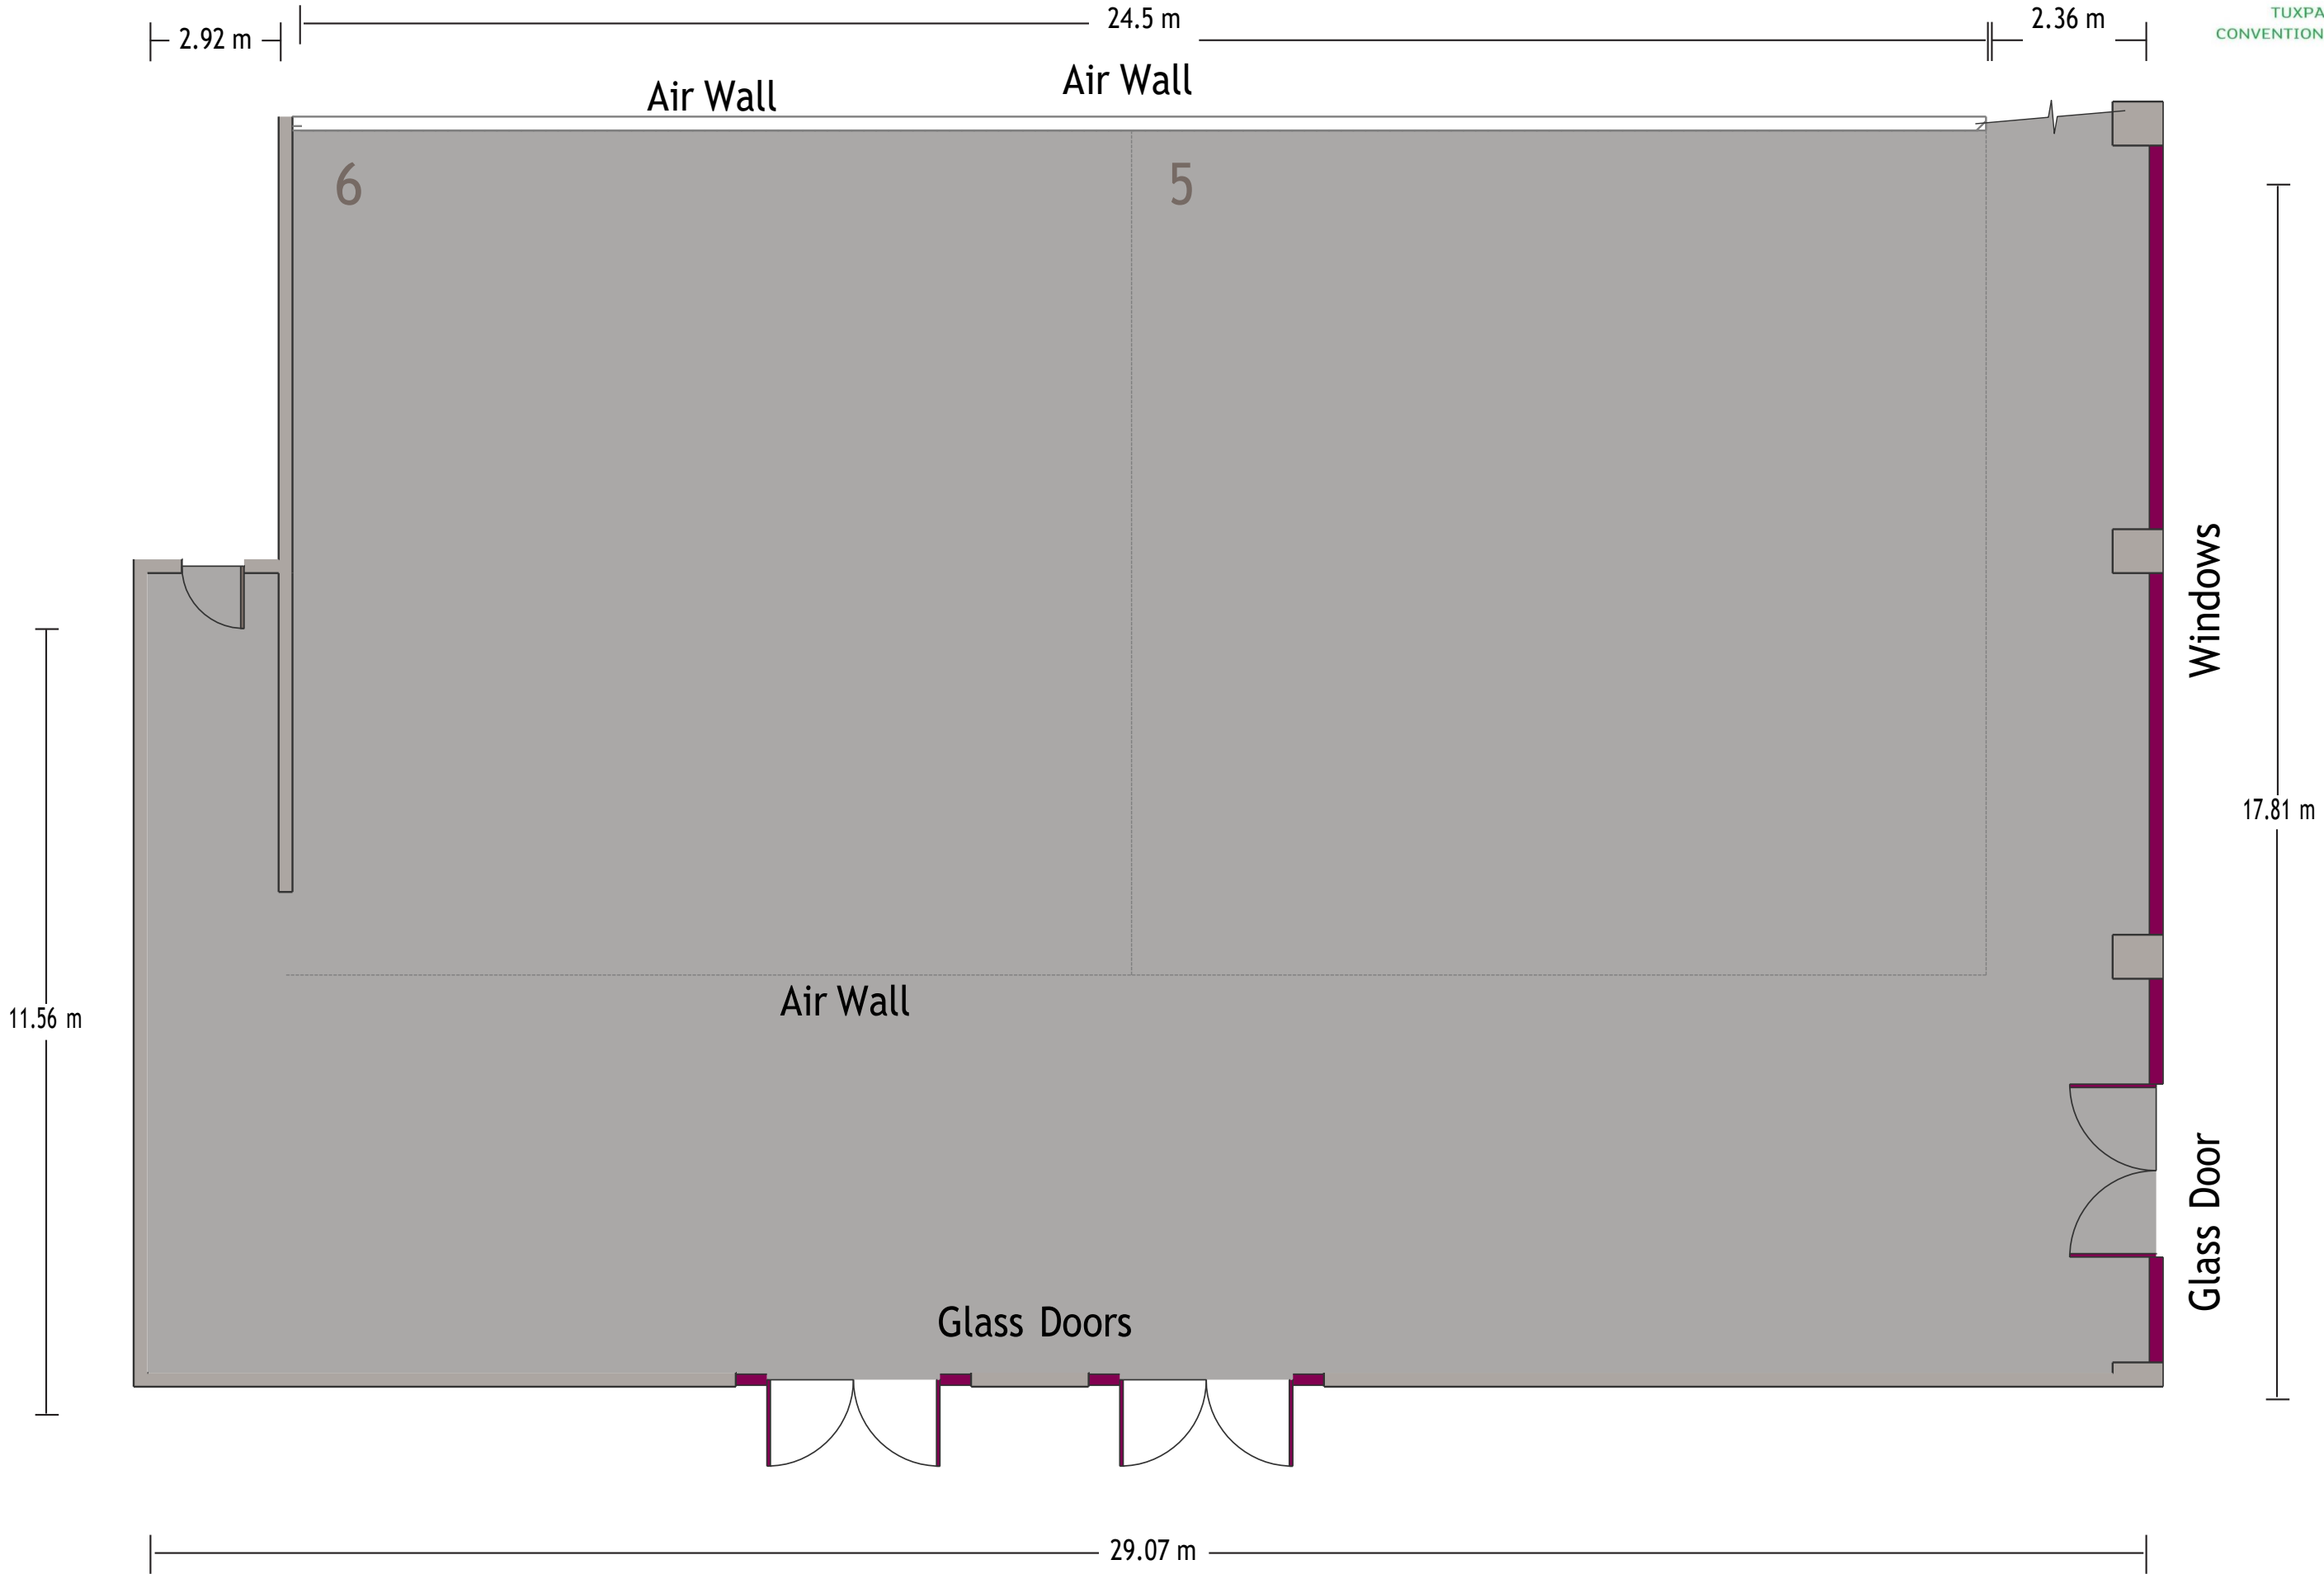

Bldv. La Calzada No 33, Tuxpan, VER, México 927731 52-783-1023500

*Multiple layout options available for this space.

Holiday Inn® Tuxpan Convention - Tochpan IV

LENGTH: 18 m WIDTH: 12.1 m HEIGHT: 4 m TOTAL SQUARE METERS: 218.1 m² MAXIMUM CAPACITY: 200 POWER OUTLETS: 2

Bldv. La Calzada No 33, Tuxpan, VER, México 92773I 52-783-1023500

*Multiple layout options available for this space.

Holiday Inn® Tuxpan Convention - Tochpan

LENGTH: 29.1 m WIDTH: 17.8 m HEIGHT: 4 m TOTAL SQUARE METERS: 495.3 m² MAXIMUM CAPACITY: 240 POWER OUTLETS: 5

*Multiple layout options available for this space.

Holiday Inn® Tuxpan Convention -

LENGTH: 11 m WIDTH: 5.8 m HEIGHT: 2 m TOTAL SQUARE METERS: 63.3 m² MAXIMUM CAPACITY: 26 POWER OUTLETS: 3

Blvd. La Calzada No 33, Tuxpan, VER, México 927731 52-783-1023500

*Multiple layout options available for this space.

Holiday Inn® Tuxpan Convention - Vestíbulo De Eventos

LENGTH: 11 m WIDTH: 8.4 m HEIGHT: 3.4 m TOTAL SQUARE METERS: 94 m² MAXIMUM CAPACITY: 45 POWER OUTLETS: 8