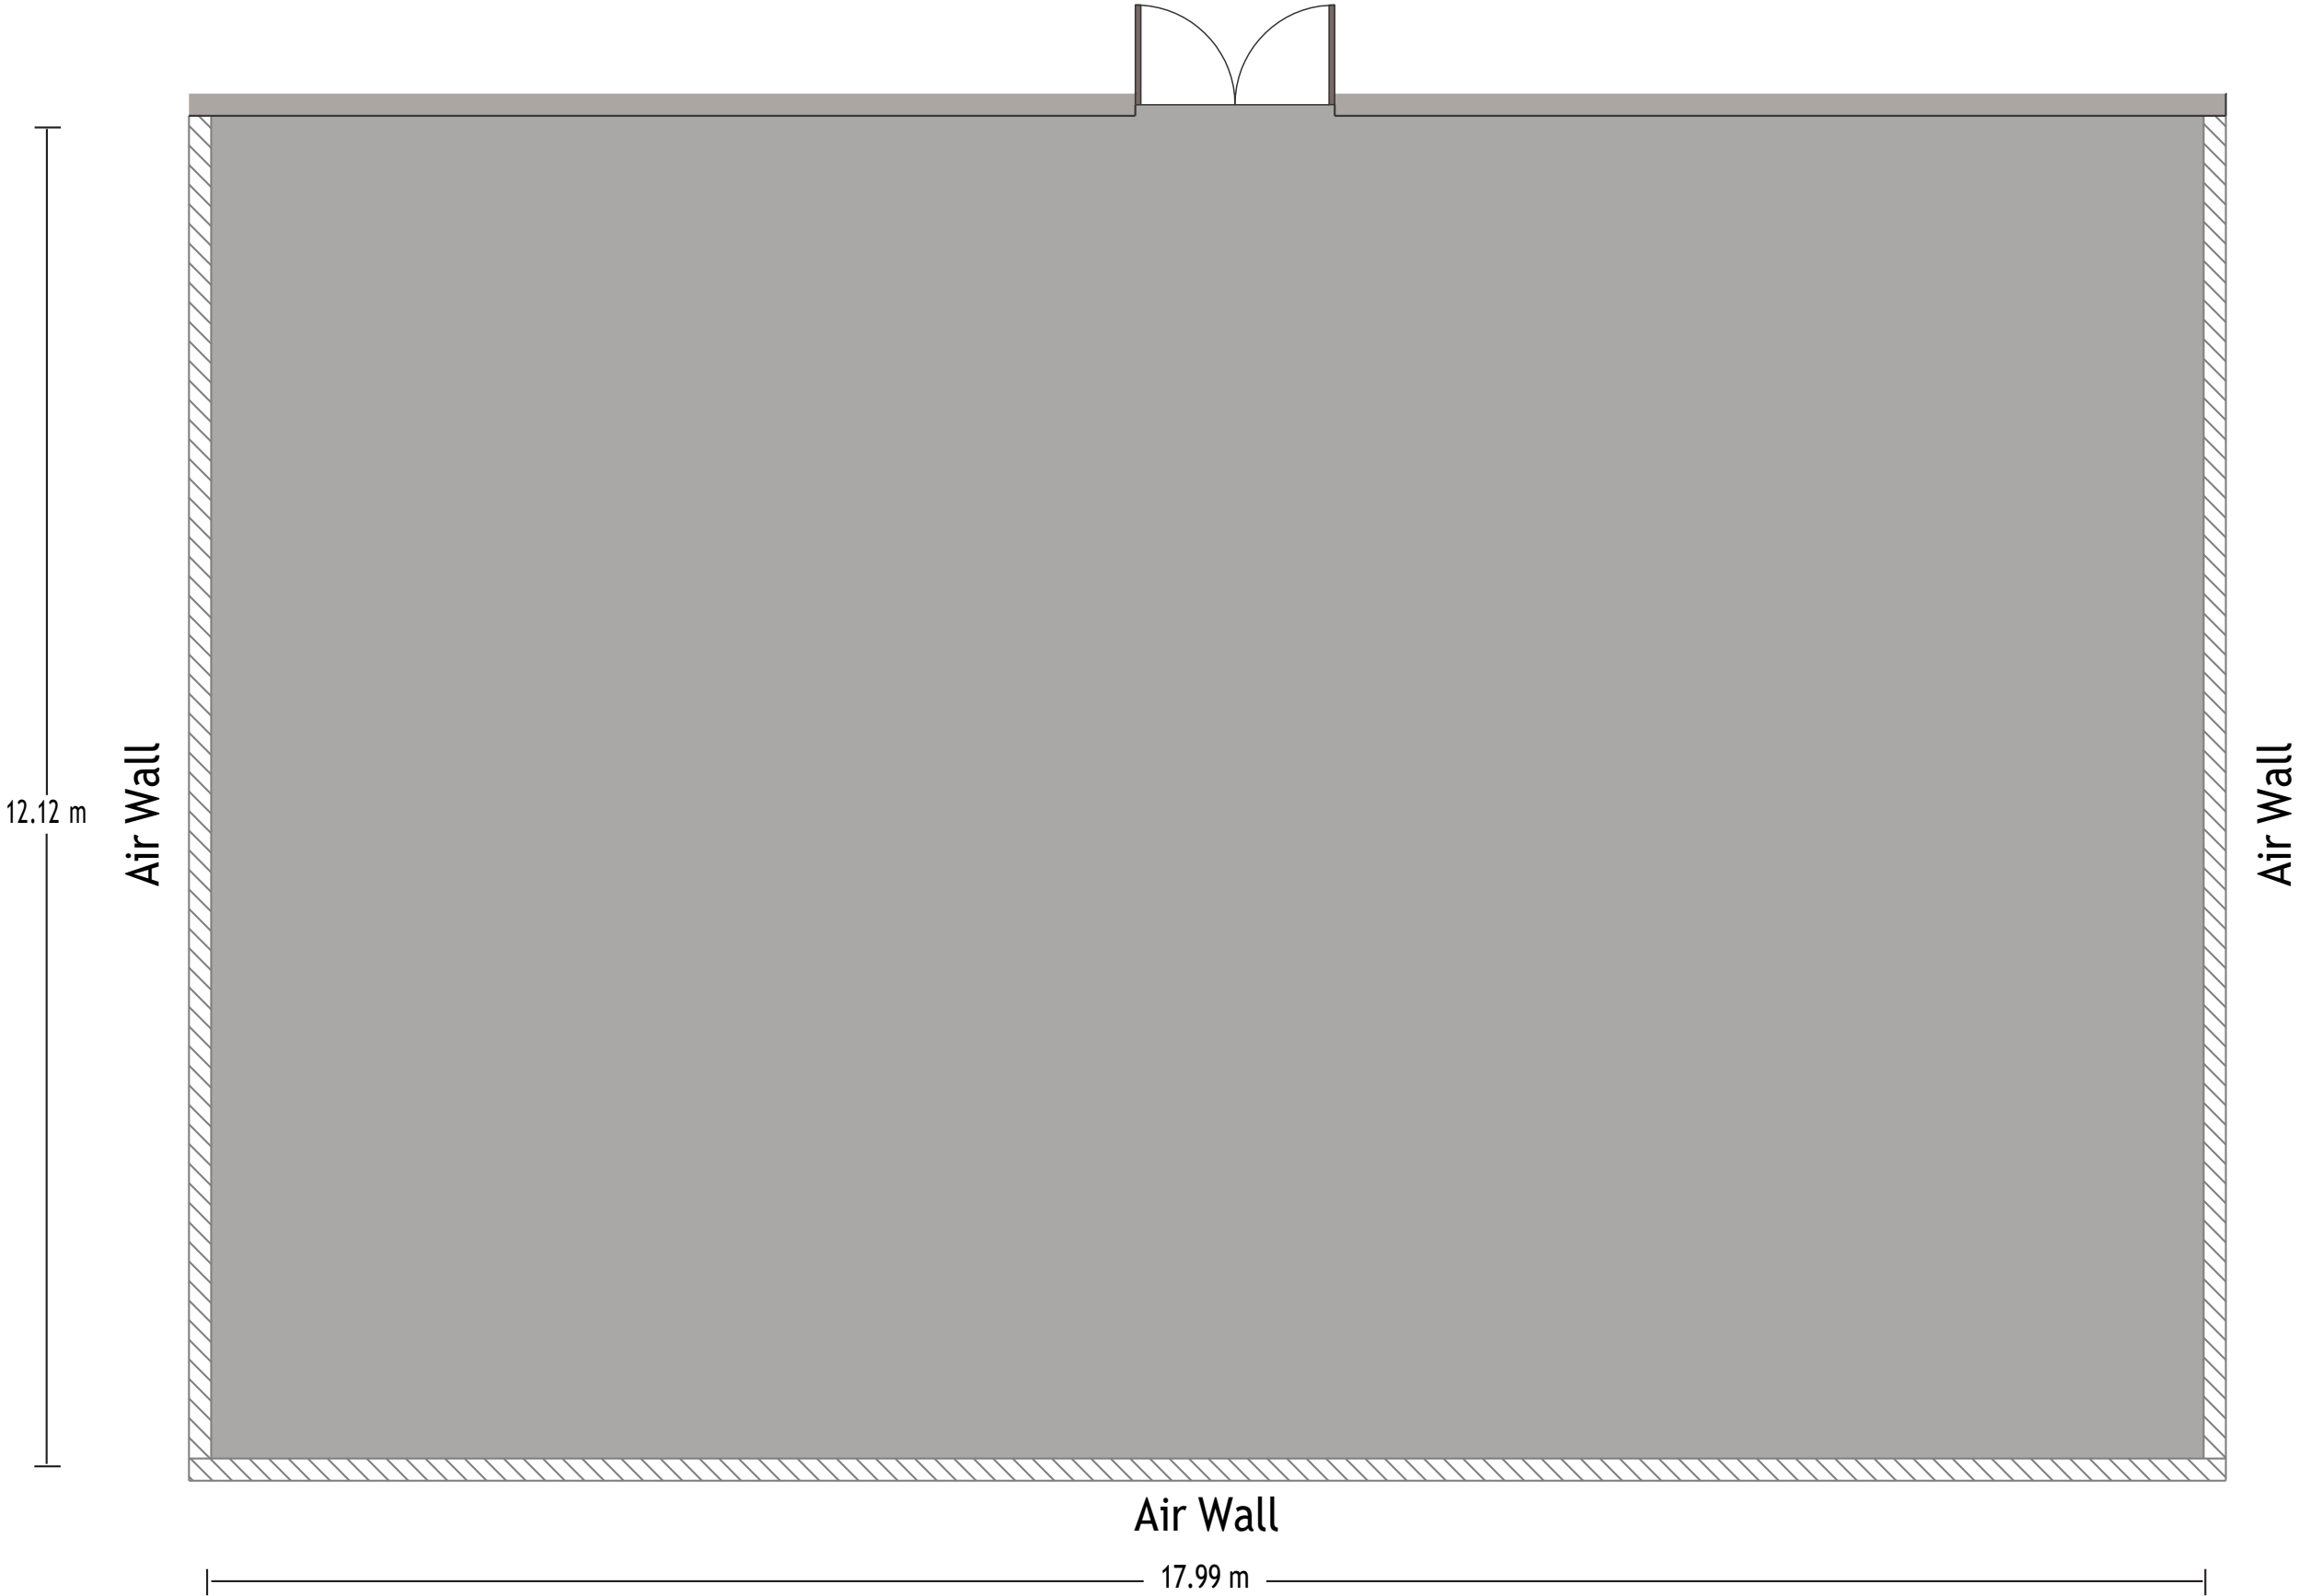

Bldv. La Calzada No 33, Tuxpan, VER, México 927731 52-783-1023500

*Multiple layout options available for this space.

Holiday Inn[®] Tuxpan Convention - Tochpan III

LENGTH: 18 m WIDTH: 14.7 m HEIGHT: 4 m TOTAL SQUARE METERS: 263.2 m² MAXIMUM CAPACITY: 200 POWER OUTLETS: 3

Bldv. La Calzada No 33, Tuxpan, VER, México 927731 52-783-1023500

*Multiple layout options available for this space.

Holiday Inn® Tuxpan Convention - Tochpan IV

LENGTH: 18 m WIDTH: 12.1 m HEIGHT: 4 m TOTAL SQUARE METERS: 218.1 m² MAXIMUM CAPACITY: 200 POWER OUTLETS: 2

*Multiple layout options available for this space.

Holiday Inn® Tuxpan Convention -

LENGTH: 11 m WIDTH: 5.8 m HEIGHT: 2 m TOTAL SQUARE METERS: 63.3 m² MAXIMUM CAPACITY: 26 POWER OUTLETS: 3

Blvd. La Calzada No 33, Tuxpan, VER, México 927731 52-783-1023500

*Multiple layout options available for this space.

Holiday Inn® Tuxpan Convention - Vestíbulo De Eventos

LENGTH: 11 m WIDTH: 8.4 m HEIGHT: 3.4 m TOTAL SQUARE METERS: 94 m² MAXIMUM CAPACITY: 45 POWER OUTLETS: 8