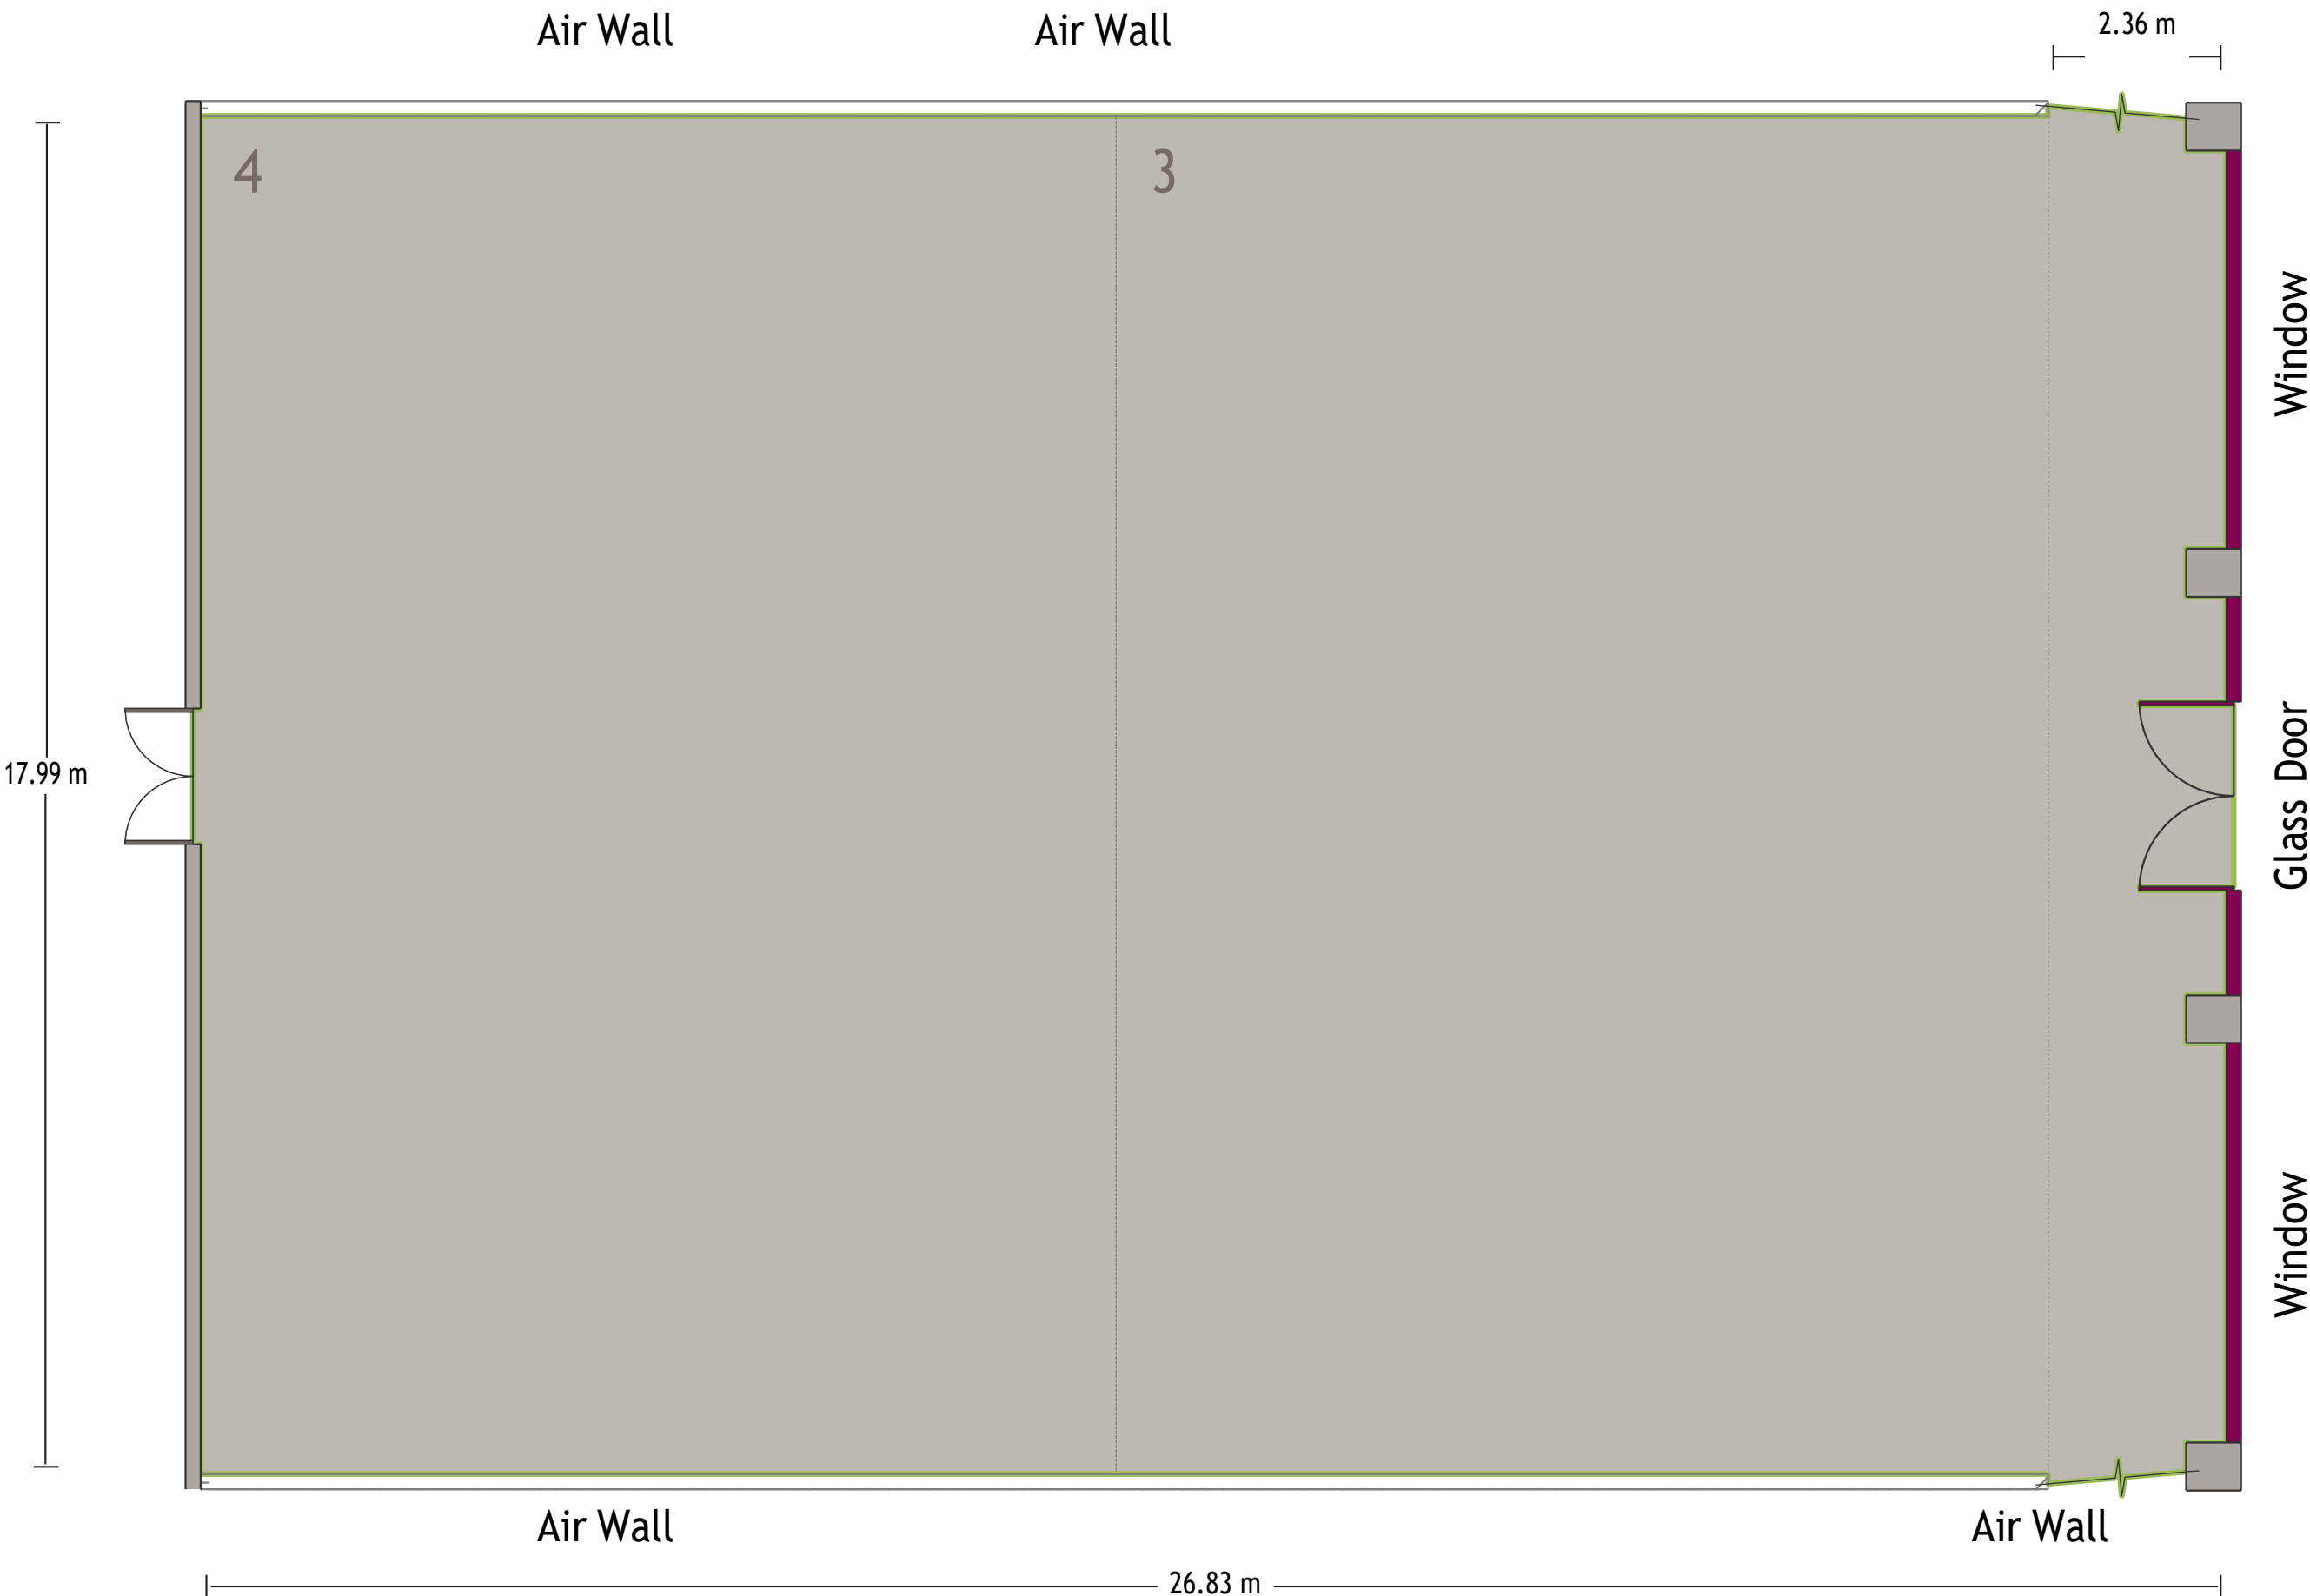

Holiday Inn® Tuxpan Convention Center

LENGTH: 51.9 m WIDTH: 29.1 m HEIGHT: 4 m TOTAL SQUARE METERS: 1379.3 m² MAXIMUM CAPACITY: 1500 POWER OUTLETS: 15

Bldv. La Calzada No 33, Tuxpan, VER, México 92773I 52-783-1023500

*Multiple layout options available for this space.

Holiday Inn® Tuxpan Convention Center Tochpan I, II, III, IV

LENGTH: 33.0 m WIDTH: 26.8 m HEIGHT: 4 m TOTAL SQUARE METERS: 883.4 m² MAXIMUM CAPACITY: 640 POWER OUTLETS: 10

Bvd. La Calzada No 33, Tuxpan, VER, México 927731 52-783-1023500

*Multiple layout options available for this space.

Holiday Inn® Tuxpan Convention - Tochpan III & IV

LENGTH: 26.8 m WIDTH: 18 m HEIGHT: 4 m TOTAL SQUARE METERS: 481.3 m² MAXIMUM CAPACITY: 400 POWER OUTLETS: 5

*Multiple layout options available for this space.

Holiday Inn® Tuxpan Convention - Vestíbulo De Eventos

LENGTH: 11 m WIDTH: 8.4 m HEIGHT: 3.4 m TOTAL SQUARE METERS: 94 m² MAXIMUM CAPACITY: 45 POWER OUTLETS: 8