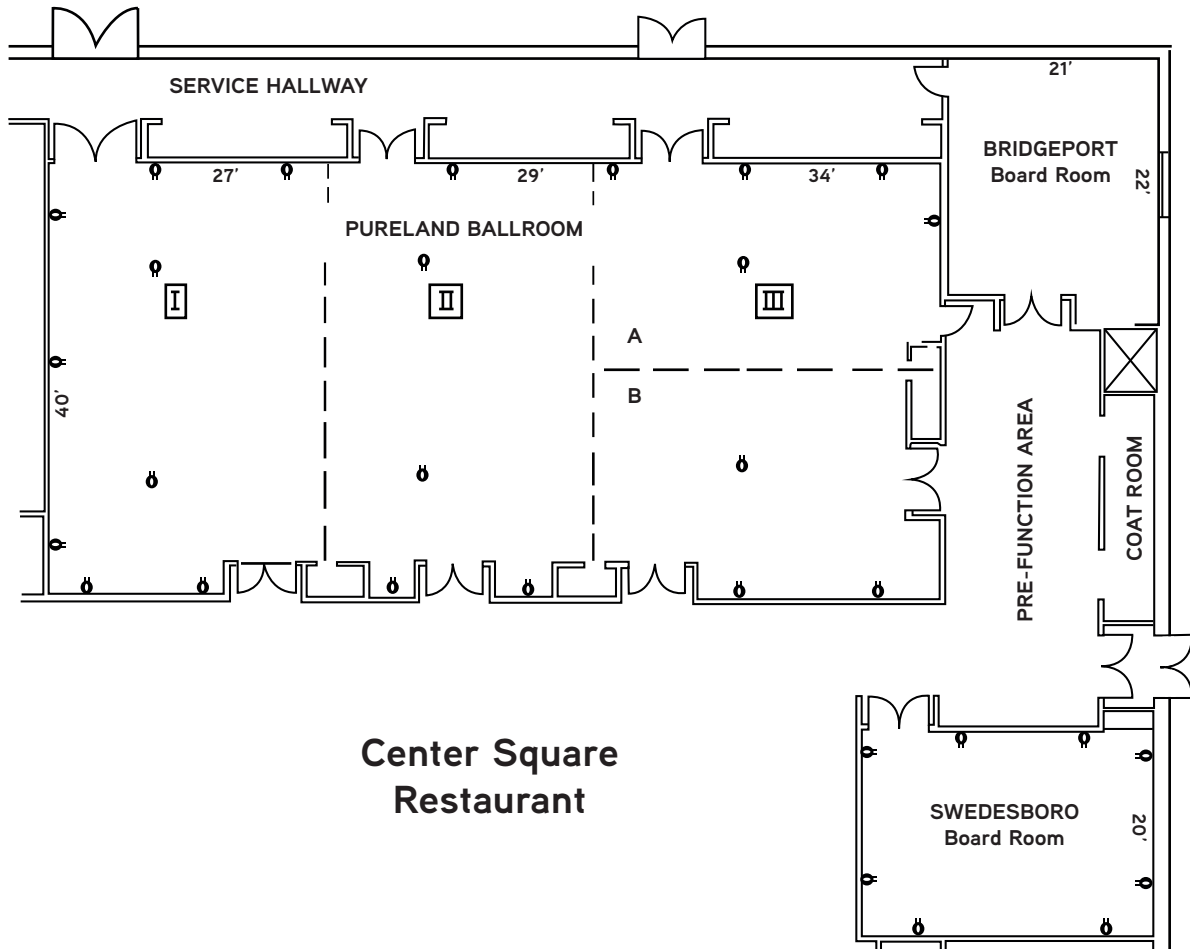

Philadelphia | South Swedesboro

Banquet and Meeting Room Facilities

Function Space Capacities:

	Sq. Ft.	Banquet	Classroom	Conf.	U-Shape	Theatre
Pureland Ballroom	3,868	320	216	---	---	396
Pureland I	1,235	70	54	36	30	120
Pureland II	1,184	70	60	36	30	132
Pureland III	1,380	90	72	42	33	144
A	755	40	24	30	24	72
B	625	40	24	30	24	72
Executive Board Rooms:						
Swedesboro	596	40	24	14	24	64
Bridgeport	589	30	18	10	18	48
Nancy's (located in Atrium):		50	---	---	---	---