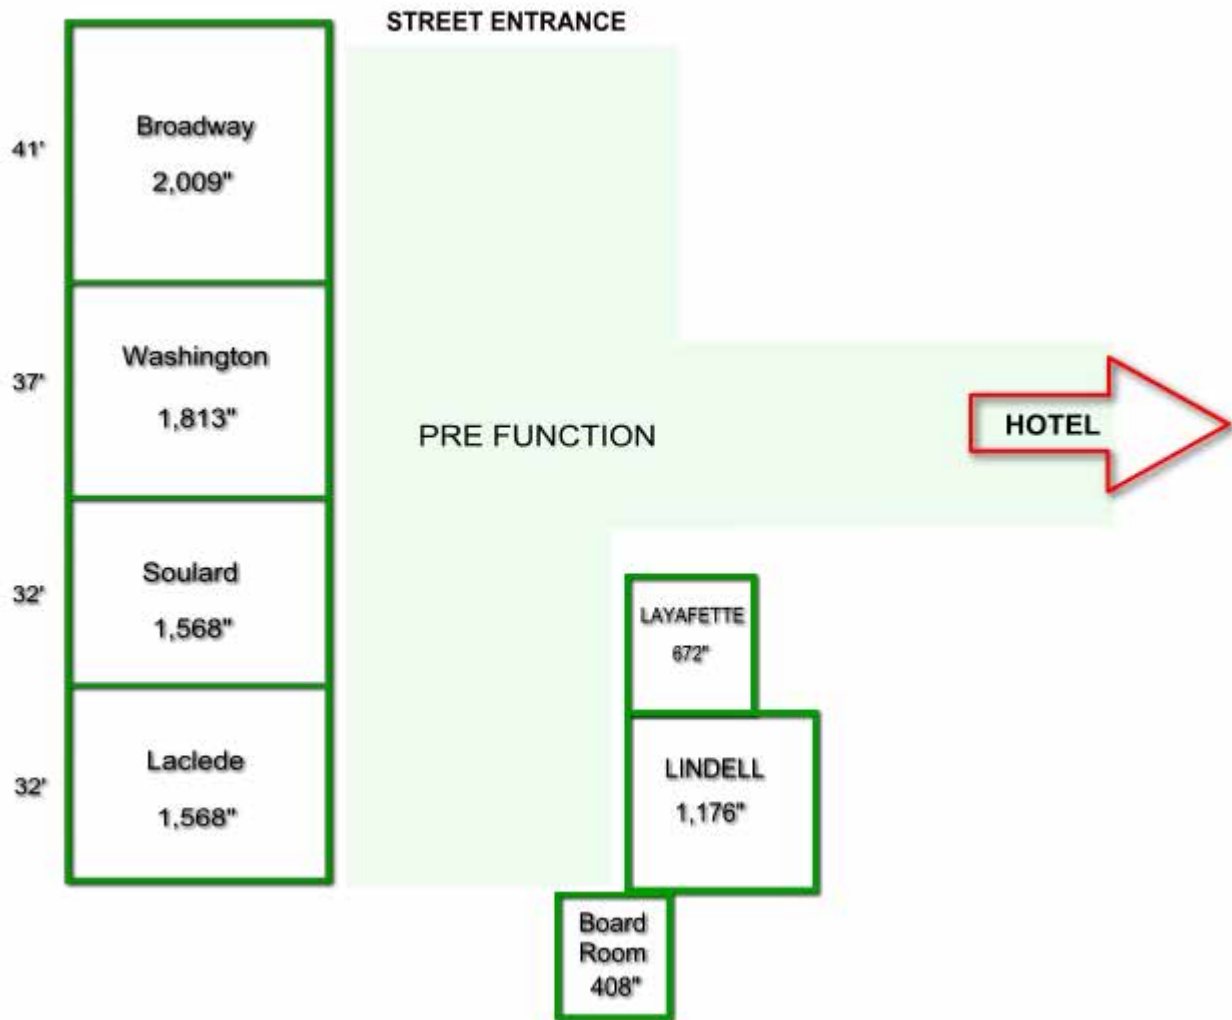

### AMENITIES

- St. Louis Hall of Fame Bar & Grill, a new destination Restaurant
- New Media & Laptop Lounge
- New Laundry Facilities
- Newly redesigned fitness center
- New 24 Hour Market
- AAA & FEMA Approved
- Over 10,000 sq. ft. of flexible meeting & banquet facilities

## Conference Center Meeting Rooms

The **NEW Holiday Inn St. Louis Downtown Convention Center** has 10,000 sq. ft. with freshly renovated conference center space. Featuring a 7,000 foot ballroom that can accommodate 600 and separates into 4 rooms with two additional breakouts located across the 4,000 square foot pre-function area. In addition, our Executive Board has seating for up to 16.

- Dedicated Convention Services Professionals
  - At your call, Banquet and Culinary team
- Complimentary Wi-Fi access
  - Complete Daily Meeting Packages available (AV, Breaks, & Lunches)

Room Name	Sq. Ft	Banquet	Reception	Theatre	Classroom	Conference	Hollow sq.	U-shape
<b>Grand Ballroom</b>	6,958	535	750	730	400			
Laclede	1,568	130	150	170	65	40	38	45
Soulard	1,568	80	100	100	50	40	58	45
Washington	1,813	100	100	120	60	50	44	52
Broadway	2,009	120	150	140	75	60	55	57
Lindell	1,176	48	60	80	40	32	28	34
Lafayette	672	33	40	32	18	16	14	18
Board Room	408	-	-	-	-	10	-	-