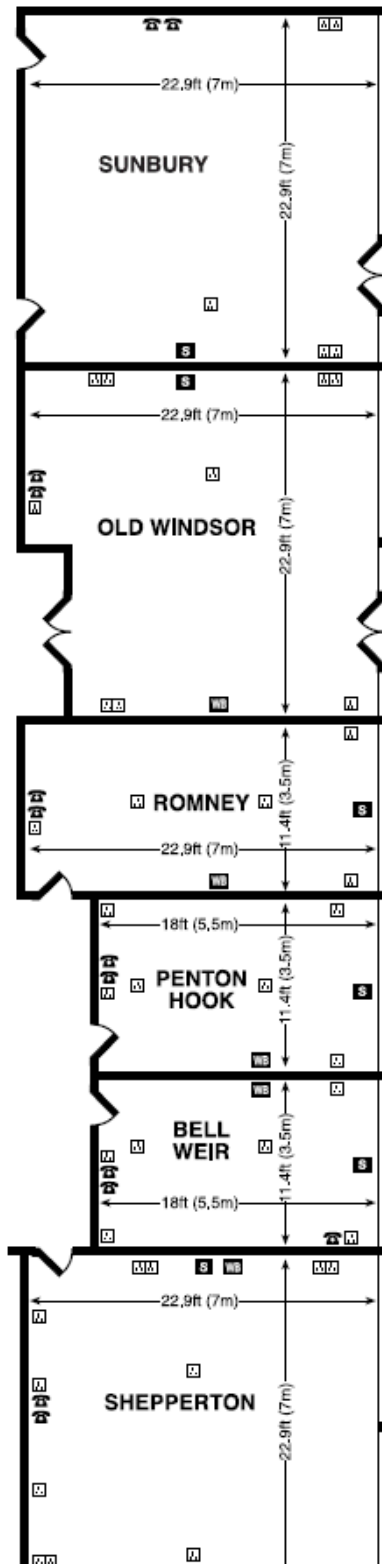

Holiday Inn London-Shepperton
Felix Lane, Shepperton
Middlesex, TW17 8NP
England
Tel.: +44 (0)1932 899988
Fax: +44 (0)1932 245 231
Email: eventshishepperton@kewgreen.co.uk