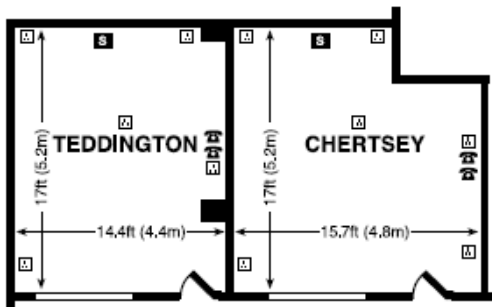

Holiday Inn London-Shepperton
Felix Lane, Shepperton
Middlesex, TW17 8NP
England
Tel.: +44 (0)1932 899988
Fax: +44 (0)1932 245 231
Email: eventshishepperton@kewgreen.co.uk