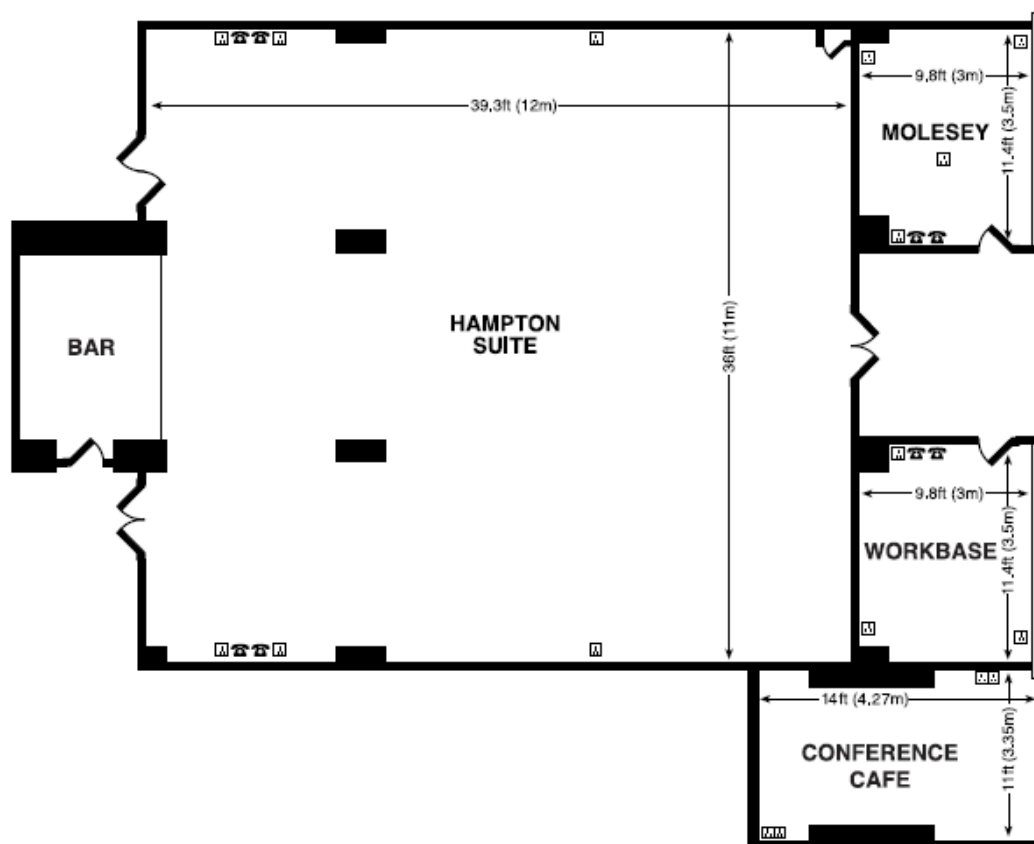

Holiday Inn London-Shepperton
Felix Lane, Shepperton
Middlesex, TW17 8NP
England
Tel.: +44 (0)1932 899988
Fax: +44 (0)1932 245 231
Email: eventshishepperton@kewgreen.co.uk

← TOILETS

← TO RECEPTION

KEY
Double 13 amp socket
Telephone point
ISDN socket
White-board
Screen