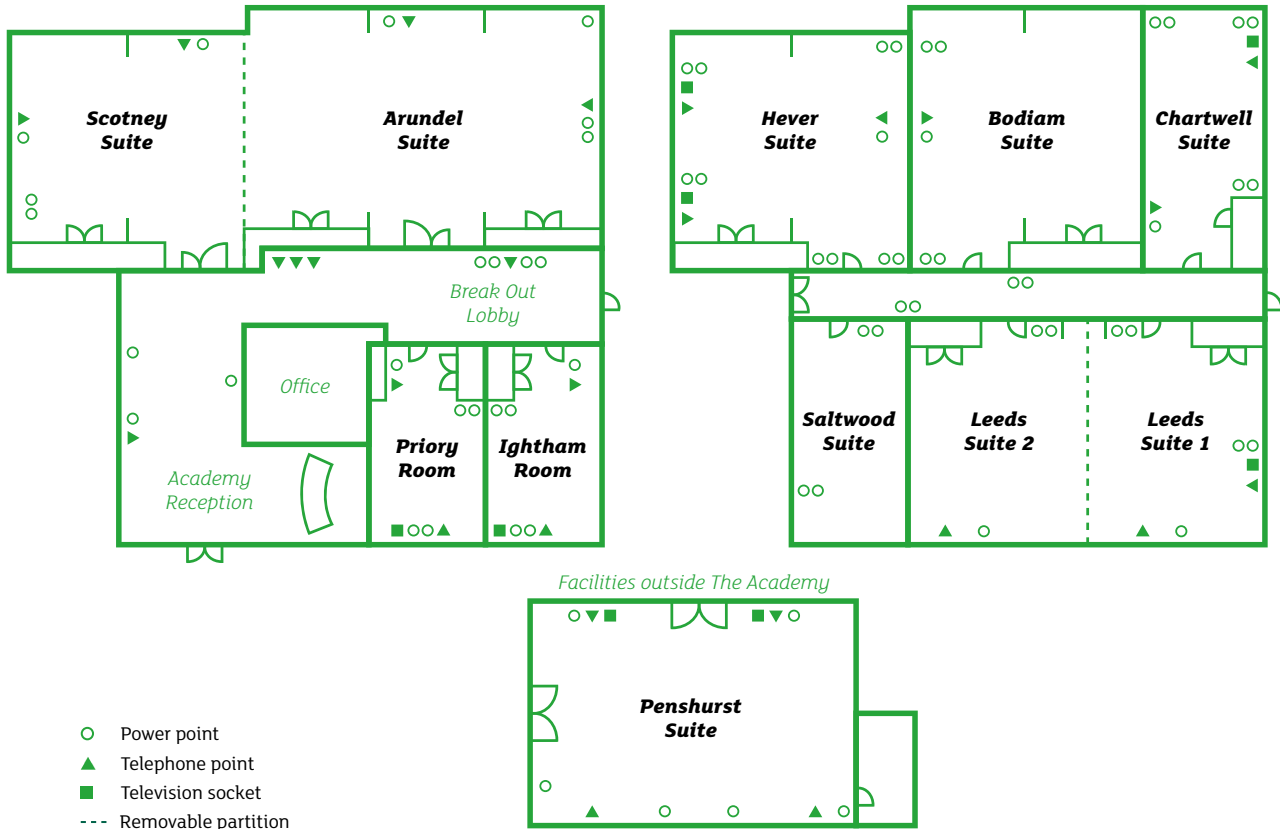

Dedicated meeting host

Residential conference rates

Flexible menus

Meeting Floor Plans

Meeting Rooms Detail

MEETING ROOM	Cabaret	Theatre	Classroom	Boardroom	Banquet	Dimensions	Height	Door H/W	Natural Daylight	Floor Level
Leeds Suite	37	70	35	30	70	7.0 x 10.6	2.13	2.3 x 0.85	✓	1
Arundel Suite	30	60	35	24	70	7.3 x 10.5	2.13	2.3 x 0.85	✓	G
Scotney Suite	21	30	20	16	40	7.0 x 7.3	2.13	2.3 x 0.85	✓	G
Arundel & Scotney	60	120	55	45	100	7.0 x 17.8	2.13	2.3 x 0.85	✓	G
Bodiam Suite	25	40	26	16	40	7.0 x 8.0	2.13	2.3 x 0.85	✓	1
Hever Suite	21	30	18	16	40	6.8 x 7.3	2.13	2.3 x 0.85	✓	1
Priors Suite	-	10	-	10	10	3.3 x 6.5	2.13	2.3 x 0.85	-	G
Ightham Suite	-	10	-	10	10	3.3 x 6.5	2.13	2.3 x 0.85	✓	G
Chartwell Suite	-	10	-	10	10	3.3 x 8.0	2.13	2.3 x 0.85	✓	1
Saltwood Suite	-	10	-	10	10	3.3 x 8.0	2.13	2.3 x 0.85	-	1
Penshurst Suite	38	80	30	28	60	6.3 x 9.9	3.00	2.1 x 1.6	✓	G
Library (Private Dining Room)	-	-	-	20	-	3.6 x 6.7	2.65	2.1 x 1.6	✓	G