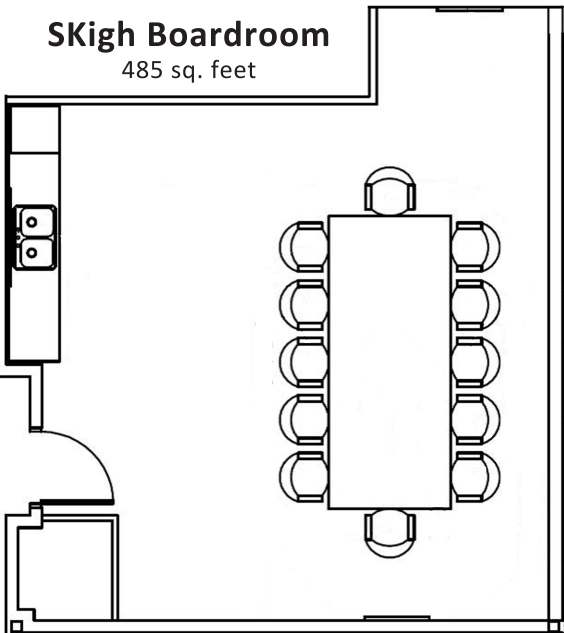

SKigh Boardroom

485 sq. feet

HOTEL PENTHOUSE SUITE - 1102