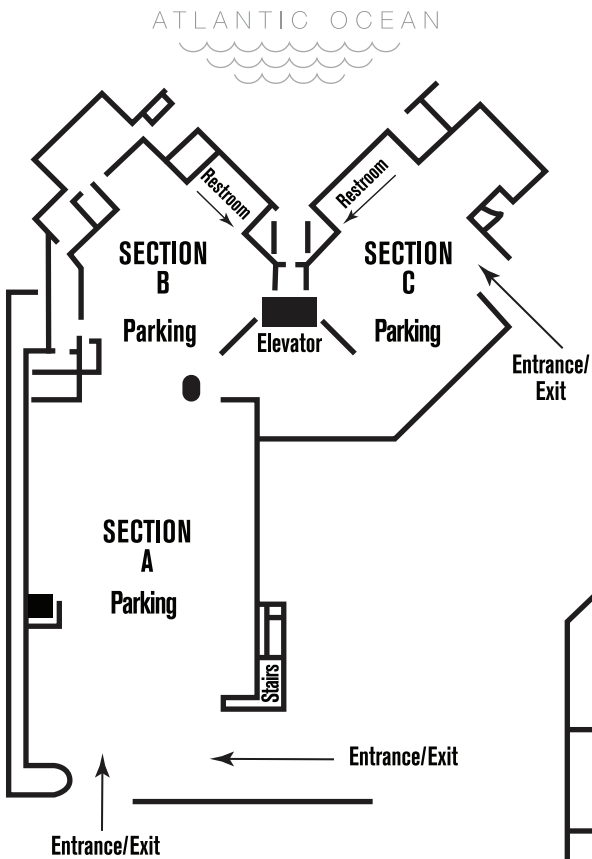

RESORT FLOOR PLAN

LEVEL 1	LEVEL 2	LEVEL 3	LEVEL 4, 5, 6 & 7	KEY
Parking	Motor Lobby	Registration Desk	Suites	E.....Elevator
Oceanfront Pool & Whirlpools	Parking	Administrative Offices	Guest Rooms	BC...Business Center
Indoor Pool	Bell Stand	Trolley Shoppe	Vending	R.....Restrooms
Beach Rentals	Security	Marketessen	Ice	CC...Coat Check
Playground Area		Oceanfront Lobby	Guest Laundry	FP...Fireplace
Volleyball Court		Oceans Restaurant		S.....Stairs
Lazy Daze Bar & Grill		Gabby's Lounge		
Kids Pool		Fitness Center		
Restrooms		Video Game Room		

toll free 877.330.5050

local 910.256.2231

fax 910.256.9208

www.wrightsville.holidayinnresorts.com

GUEST FLOOR LAYOUT
Levels 4, 5, 6, & 7
(Room locations are the same on all floors)

LEVEL 1
Parking Deck

LEVEL 2
Parking Deck