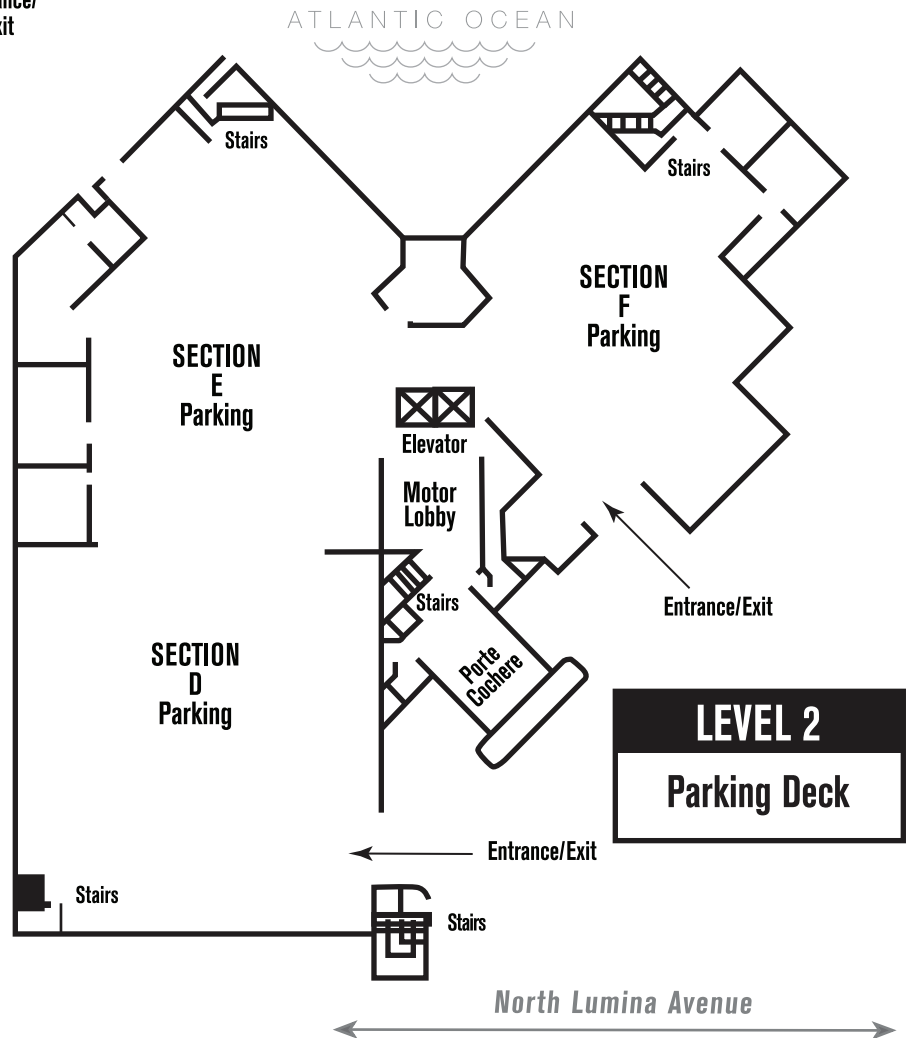

RESORT FLOOR PLAN

LEVEL 1	LEVEL 2	LEVEL 3	LEVEL 4, 5, 6 & 7	KEY
Parking	Motor Lobby	Registration Desk	Suites	E.....Elevator
Oceanfront Pool & Whirlpools	Parking	Administrative Offices	Guest Rooms	BC...Business Center
Indoor Pool	Bell Stand	Trolley Shoppe	Vending	R.....Restrooms
Beach Rentals	Security	Marketessen	Ice	CC...Coat Check
Playground Area		Oceanfront Lobby	Guest Laundry	FP...Fireplace
Volleyball Court		Oceans Restaurant		S.....Stairs
Lazy Daze Bar & Grill		Gabby's Lounge		
Kids Pool		Fitness Center		
Restrooms		Video Game Room		

toll free 877.330.5050

local 910.256.2231

fax 910.256.9208

www.wrightsville.holidayinnresorts.com

GUEST FLOOR LAYOUT
Levels 4, 5, 6, & 7
(Room locations are the same on all floors)

LEVEL 1
Parking Deck

LEVEL 2
Parking Deck