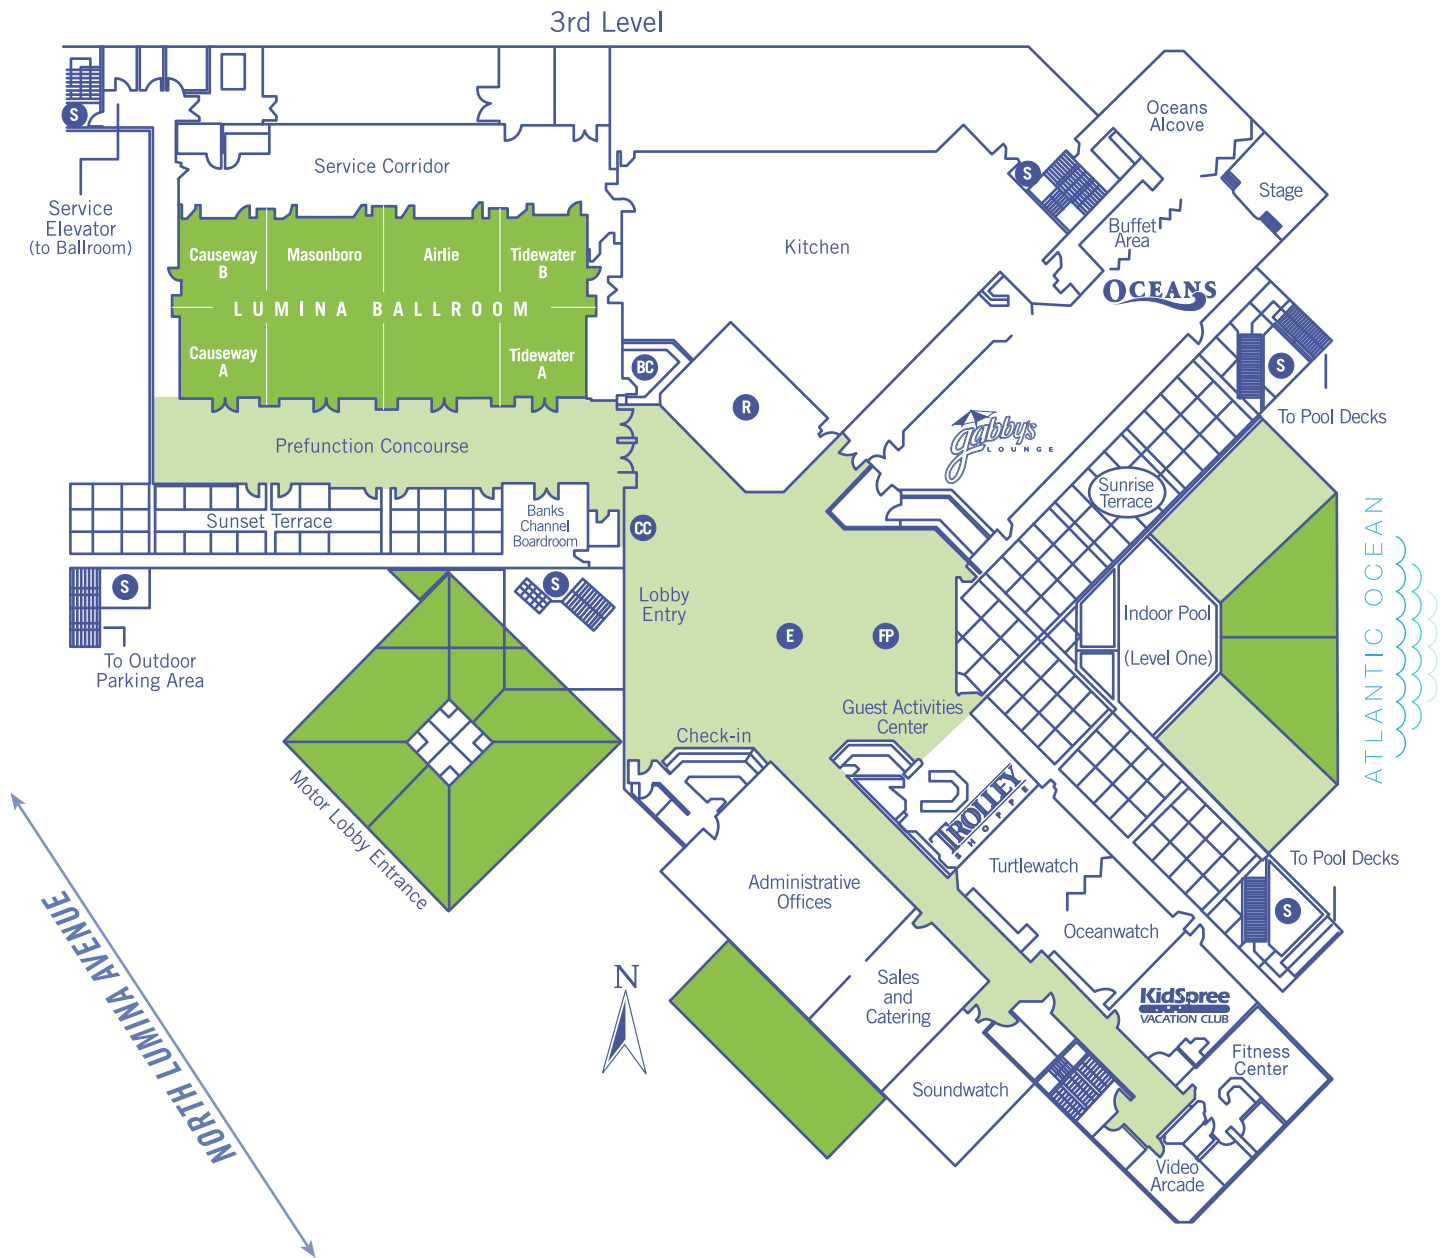

RESORT FLOOR PLAN

LEVEL 1	LEVEL 2	LEVEL 3	LEVEL 4, 5, 6 & 7	KEY
Parking	Motor Lobby	Registration Desk	Suites	E.....Elevator
Oceanfront Pool & Whirlpools	Parking	Administrative Offices	Guest Rooms	BC...Business Center
Indoor Pool	Bell Stand	Trolley Shoppe	Vending	R.....Restrooms
Beach Rentals	Security	Marketessen	Ice	CC...Coat Check
Playground Area		Oceanfront Lobby	Guest Laundry	FP...Fireplace
Volleyball Court		Oceans Restaurant		S.....Stairs
Lazy Daze Bar & Grill		Gabby's Lounge		
Kids Pool		Fitness Center		
Restrooms		Video Game Room		

toll free 877.330.5050

local 910.256.2231

fax 910.256.9208

www.wrightsville.holidayinnresorts.com

GUEST FLOOR LAYOUT
Levels 4, 5, 6, & 7
(Room locations are the same on all floors)

LEVEL 1
Parking Deck

LEVEL 2
Parking Deck