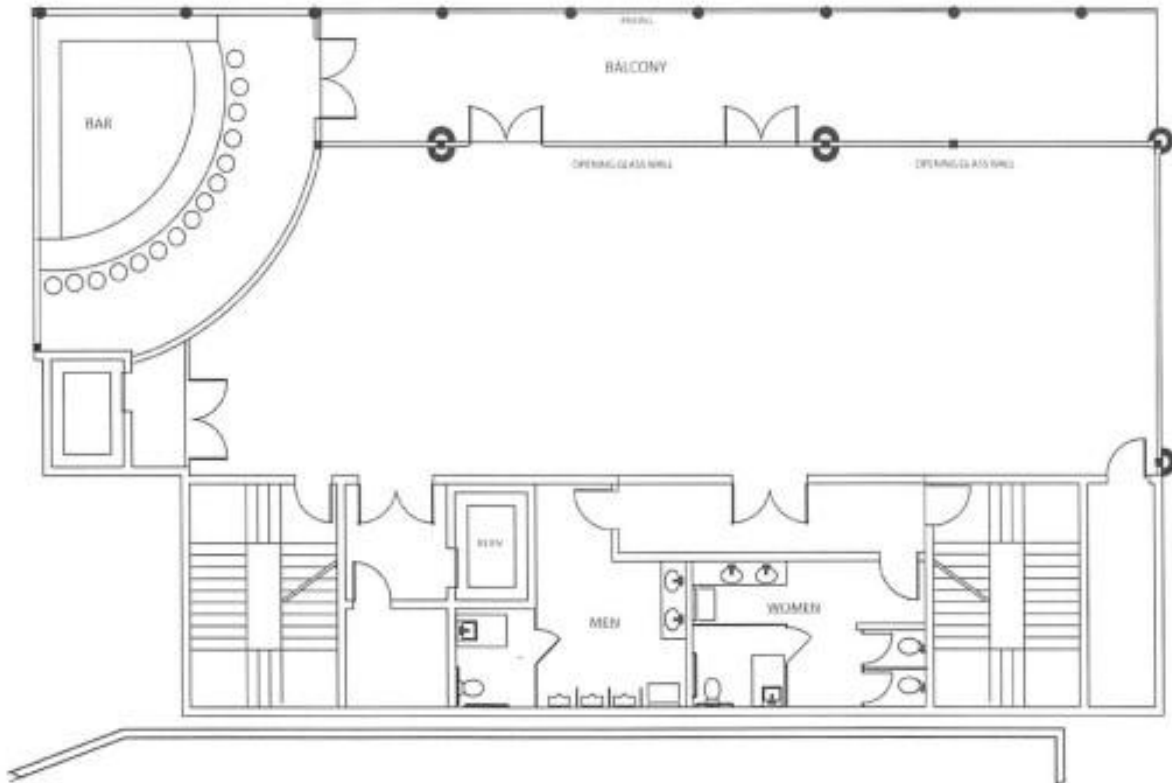

### Second Floor

**GrandView Ballroom**  
77' x 25' : 1925 sq. ft.

**Balcony**  
89' x 9.5' : 864 sq. ft.

Floor to Ceiling Beam 14' 6"

Banquet – 80 people max  
Classroom – 100 people max  
Theater – 125 people max  
U Shape - 60 people max  
Hollow Square – 60 people max

- 4,000 Sq. Ft. Of Meeting Space
- 14' High Ceilings
- High End A/V Technology
- Wireless & Computer Accessibility
- 4 50" Networked Plasma TVs
- 4,500 Lumens Ceiling Mounted Projector
- 180" Motorized Screen
- 20MB of Synchronous Connectivity
- Audio System Stage
- Catering
- Free High Speed Internet
- Polycom Conference Phone
- TV/VCR/DVD
- Wireless Microphones
- Bus Friendly
- Free Parking

### Meeting Area

69' x 25' : 1,775 sq. ft.

### Balcony

69' x 9.5' : 653 sq. ft.

Full Service Bar overlooking the Topical Pool Deck and the Gulf of Mexico.

Banquet – 80 people max  
 Classroom – 100 people max  
 Theater – 125 people max  
 U Shape - 60 people max  
 Hollow Square – 60 people max