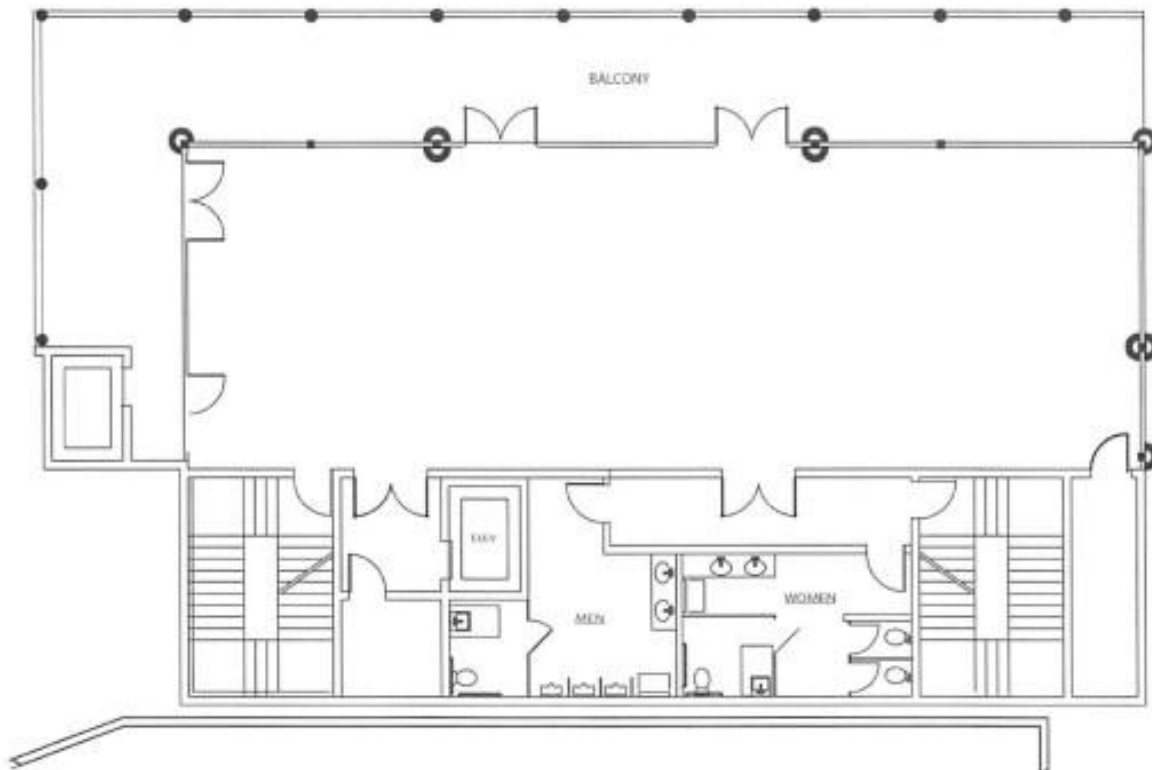

### Second Floor

**GrandView Ballroom**  
77' x 25' : 1925 sq. ft.

**Balcony**  
89' x 9.5' : 864 sq. ft.

Floor to Ceiling Beam 14' 6"

Banquet – 80 people max  
Classroom – 100 people max  
Theater – 125 people max  
U Shape - 60 people max  
Hollow Square – 60 people max

### Meeting Area

69' x 25' : 1,775 sq. ft.