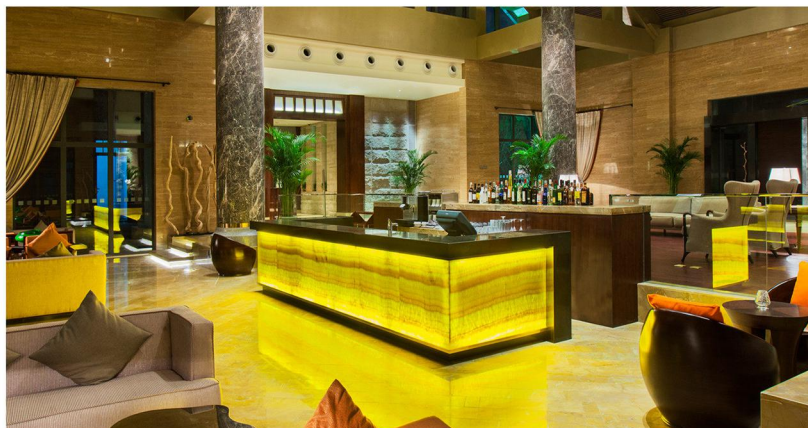

The hotel is the best place for a romantic wedding in your dreams to become a reality, and a romantic celebration or banquet on this trip will be your lasting memory.

生日宴 Birthday Party

满月宴 Baby Full Moon Banquet

同学会 Class Reunion

茶歇 Tea Break

特色活动

Feature Activities

假日度假酒店
Holiday Inn
Resort

篝火晚会 Bonfire Party

户外烧烤 Outdoor Barbecue

热气球挑战赛 Balloon Challenge

扑克大赛 Poker Competition

连天廊大堂吧 Lobby Lounge

优雅别致、服务贴心的“连天廊”大堂吧，氛围轻松惬意，提供各式独特美味的饮料及休闲小食。是您徜徉小憩、商务洽谈的绝佳去所。

A perfect meeting place with a wide variety of your favorite beverages and snacks is suitable for business discussion, casual conversation or simply to enjoy and relax after a full day of excitements.