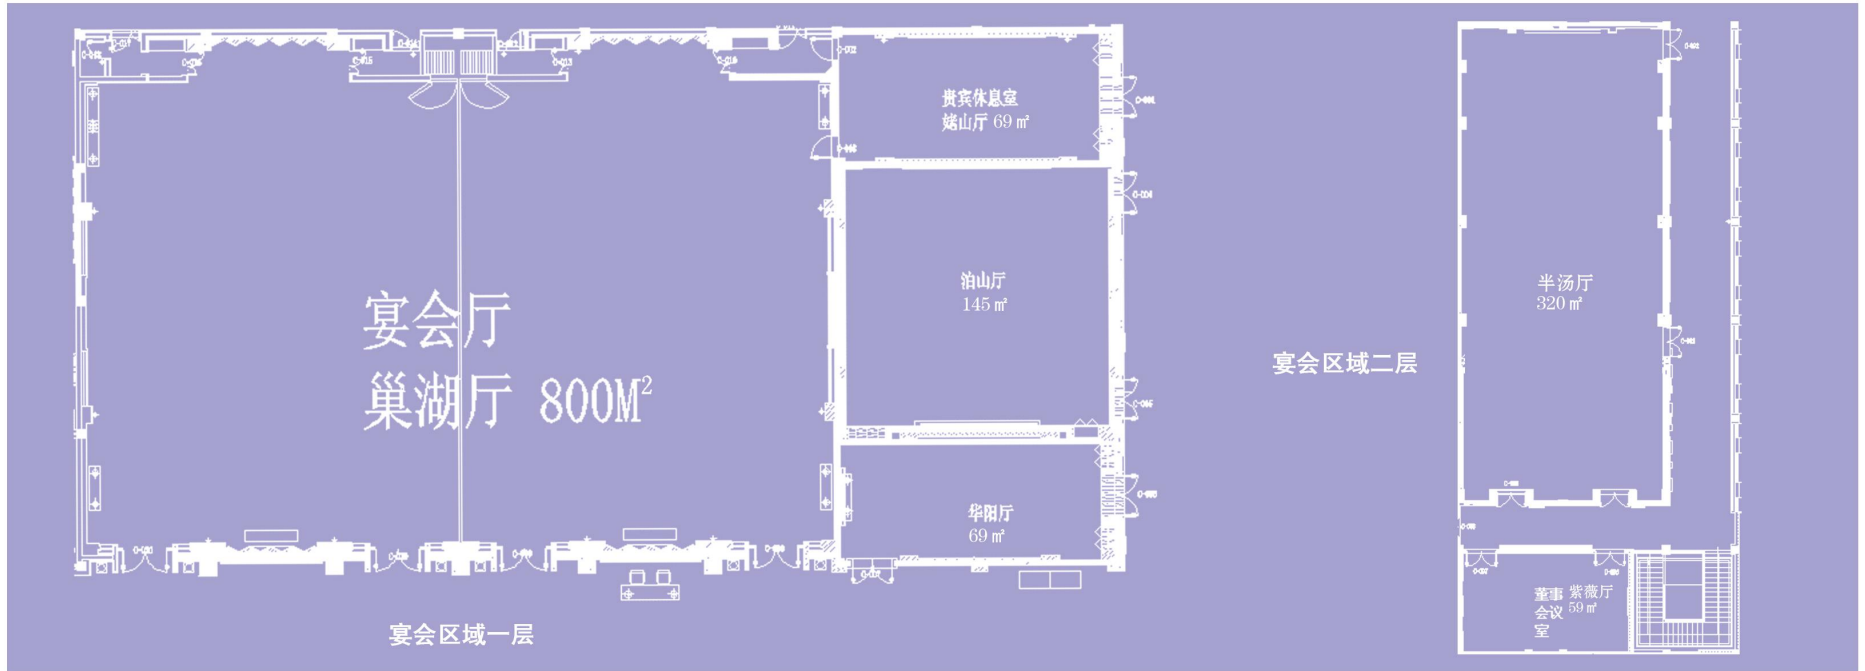

会议室信息

Meeting Room Information

一流的会议设施，高端的视听设备，包括宴会大厅在内的6间会议室为您提供细致专业的会议服务。气度非凡、宽敞气派的宴会大厅可轻松容纳500人会议及宴会接待。无论是高端的董事会议、温馨的鸡尾酒会或是盛大的婚礼，我们的宴会团队将竭诚为您定制专属的特别，充分满足您的需求。

Excellent service, top rated conference facilities offer you detailed and professional meeting services while the grand ball room is expansive and stylish to accommodate up to 500 people reception. Eight conference rooms of various sizes suit to facilitate board meetings, cocktail party and all kind of banquet comfortably and cheerfully. Our banquets team will also wholeheartedly customize our facilities to suit your event's needs.