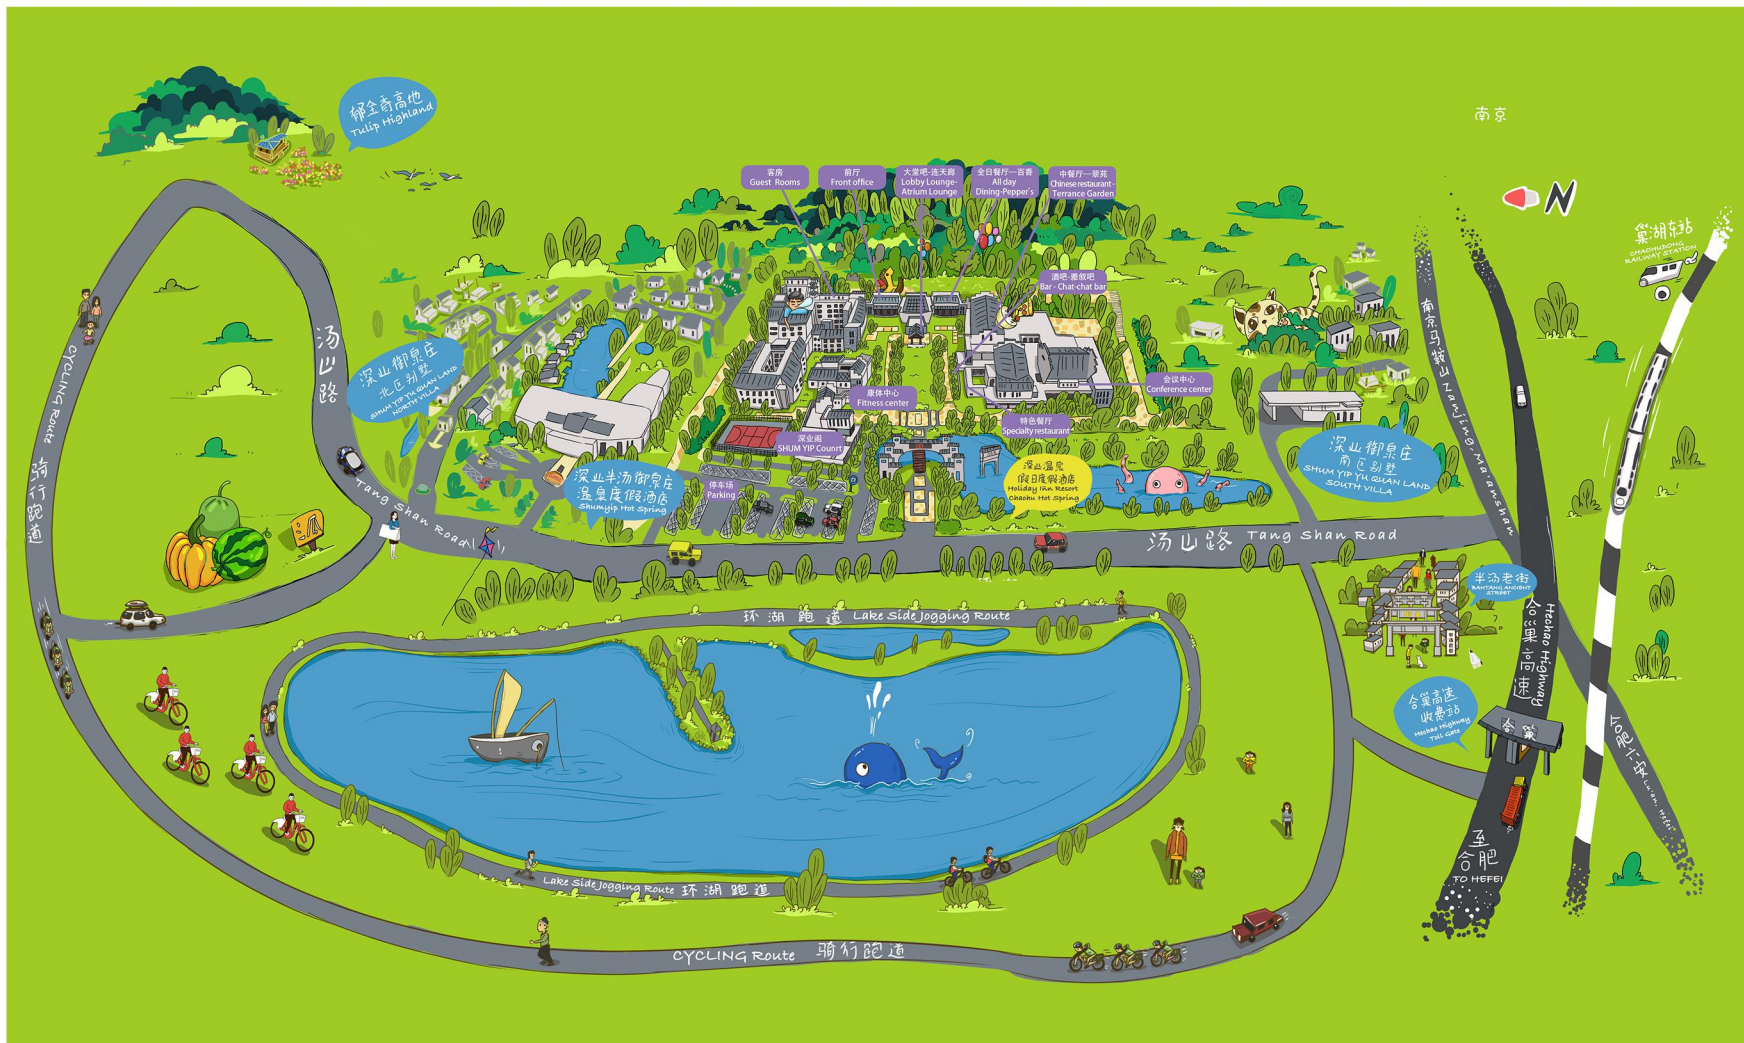

手绘地图

Hand-Drawn Map