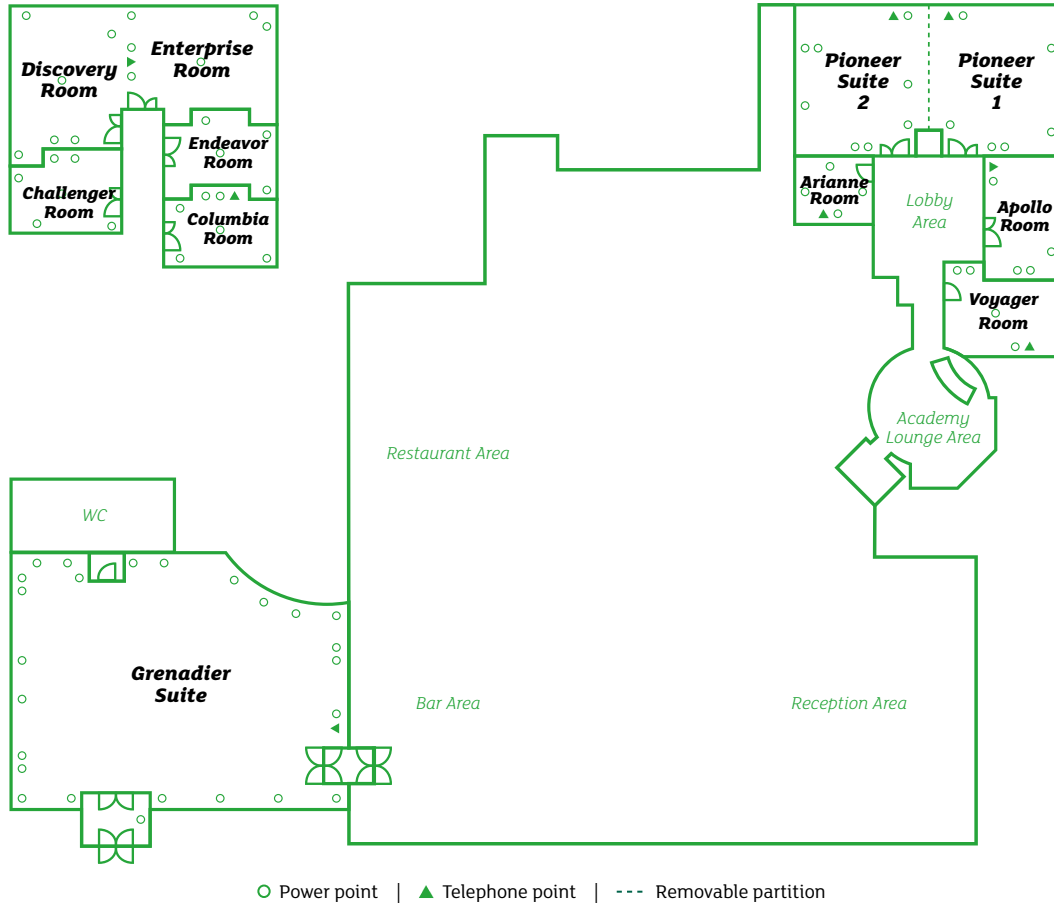

## Meeting Floor Plans

## Meeting Rooms Detail

MEETING ROOM	Banquet	Boardroom	Cabaret	Classroom	Theatre	U-Shape	Dimensions	Height	Door H/W	Natural Daylight	Floor Level
APOLLO	-	12	-	-	10	8	6.2 x 4.0	2.55	2.4 x 1.1	✓	G
ARIANNE	-	6	-	-	-	-	3.5 x 3.2	2.55	2.4 x 1.1	-	G
CHALLENGER	-	12	-	-	15	8	5.8 x 4.4	2.55	2.4 x 1.1	✓	1st
COLUMBIA	-	8	-	-	15	-	5.5 x 3.9	2.55	2.4 x 1.1	✓	1st
DISCOVERY	32	20	20	18	45	20	7.7 x 5.8	2.55	2.4 x 1.1	✓	1st
ENTERPRISE	32	20	20	18	45	20	7.8 x 5.4	2.55	2.4 x 1.1	✓	1st
ENDEAVOUR	-	10	-	-	15	-	5.5 x 3.9	2.55	2.4 x 1.1	✓	1st
GRENADIER	150	60	120	70	180	60	17.6 x 13.4	2.55	-	✓	G
PIONEER (whole)	80	40	60	45	100	40	13.4 x 7.3	2.55	2.4 x 1.1	✓	G
PIONEER 1	32	20	20	18	50	20	7.3 x 7.1	2.55	2.4 x 1.1	✓	G
PIONEER 2	32	20	20	18	50	20	7.3 x 6.6	2.55	2.4 x 1.1	✓	G
VOYAGER	-	10	-	-	15	-	5.5 x 3.9	2.55	2.4 x 1.1	✓	G
WILSON	20	18	18	16	30	14	46 m2	2.55	N/A	✓	G