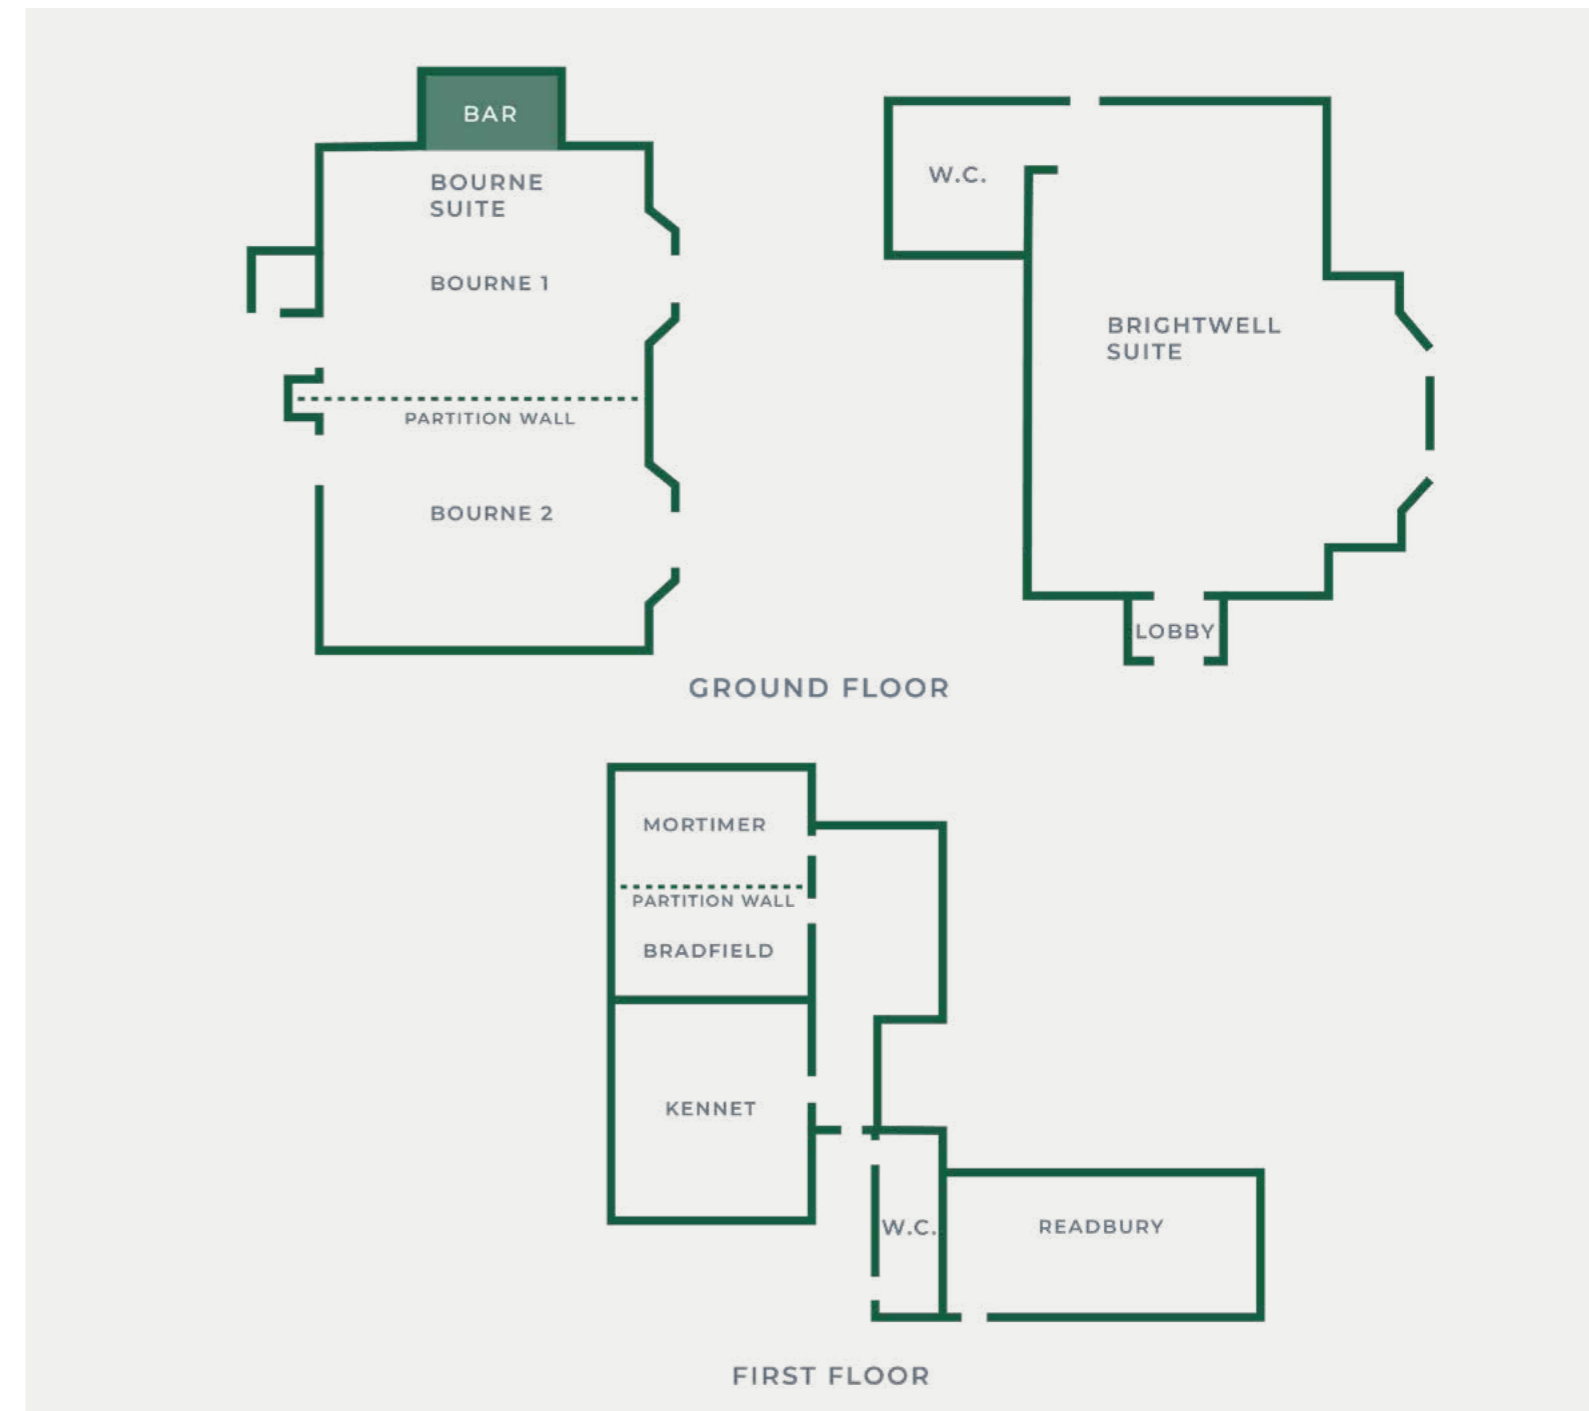

### Local attractions

Ideally situated within easy reach of Reading. Highclere Castle the "real Downton Abbey" is only 20 minutes away.

ROOM	DIMENSIONS	AREA	FLOOR	BOARDROOM	U-SHAPE	THEATRE	CLASSROOM	CABARET
BOURNE SUITE	15.4 X 9.96 X 3.18M	153M <sup>2</sup>	G	80	70	200	60	100
BOURNE 1	7.71 X 9.96 X 3.18M	77M <sup>2</sup>	G	40	30	100	30	50
BOURNE 2	7.71 X 9.96 X 3.18M	77M <sup>2</sup>	G	40	30	100	30	50
BRIGHTWELL SUITE	12.75 X 8.35 X 2.94M	106M <sup>2</sup>	G	45	35	100	45	60
BRADFIELD SUITE	3.84 X 6.47 X 2.34M	25M <sup>2</sup>	F	10	N/A	18	N/A	N/A
MORTIMER SUITE	3.84 X 6.47 X 2.34M	25M <sup>2</sup>	F	5	N/A	10	N/A	N/A
BRADFIELD/MORTIMER	7.69 X 6.47 X 2.34M	50M <sup>2</sup>	F	16	15	40	10	N/A
KENNET SUITE	9.95 X 4.44 X 2.34M	44M <sup>2</sup>	F	14	15	35	12	N/A
READBURY ROOM	9.95 X 4.44 X 2.34M	44M <sup>2</sup>	F	20	N/A	30	5	N/A