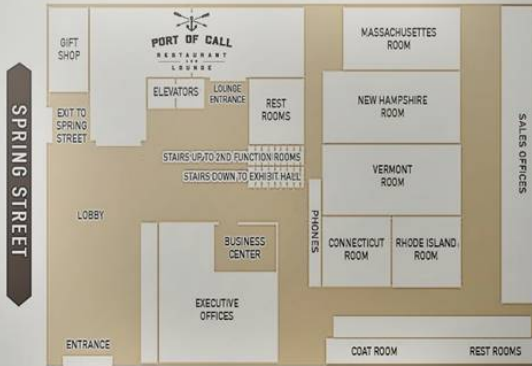

LOBBY & CONVENTION HALL LEVEL