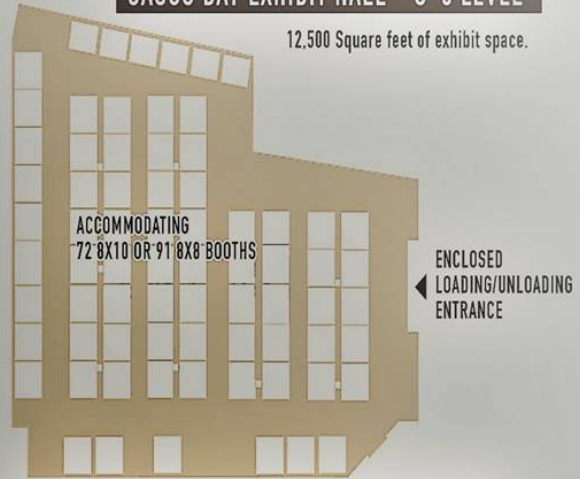

CASCO BAY EXHIBIT HALL - G-3 LEVEL

12,500 Square feet of exhibit space.

Function Rooms	Size	Sq. Ft.	Ceiling	Rounds	Theater	Classroom
State of Maine	70'x152'	10,698	14'	600	1200	600
Connecticut	35'x35'	1,225	14'	40	80	50
Rhode Island	35'x35'	1,225	14'	40	80	50
Connecticut/						
Rhode Island	35'x70'	2,450	14'	100	200	100
Vermont	50'x70'	3,500	14'	200	400	200
New Hampshire	50'x70'	3,500	14'	200	400	200
Massachusetts	24'x52'	1,248	14'	72	125	50
Cumberland	18'x24'	432	8'	32	60	24
Kennebec	18'x24'	432	8'	32	60	24
Lincoln	18'x24'	432	8'	32	60	24
Oxford	20'x25'	500	8'	32	45	24
Somerset	20'x36'	720	8'	40	85	24
York	22'x24'	528	8'	32	60	24
Board Room	16'x24'	384	8'	Board Room accommodates 8-10 People		

HOLIDAY INN 88 SPRING ST, PORTLAND, ME 04101-3924
WWW.INNBYTHEBAY.COM | (207) 775-2311 | 800-345-5070