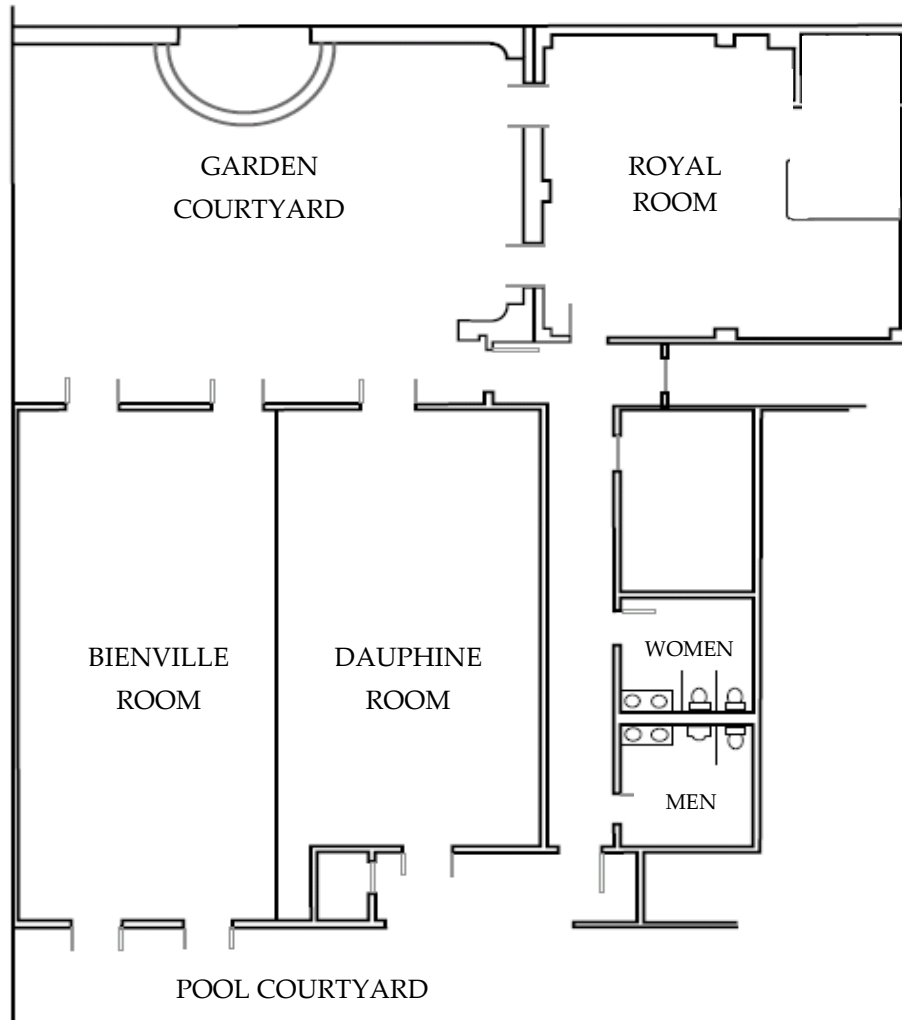

CHATEAU LEMOYNE

FRENCH QUARTER

Meeting Space	Dimensions	Square Feet	Banquet	Reception	Conference	U-Shape	Theater	School
Royal Room	28' x 28'	784	32	40	18	15	-	-
Bienville Room	48' x 22'	1056	48	70	36	30	70	45
Dauphine Room	42' x 19'	798	40	50	24	21	50	35
Garden Courtyard	41' x 28'	1148	48	75	-	-	-	-
Bienville/Dauphine (Ballroom)	42' x 41'	1722	100	100	-	-	120	100