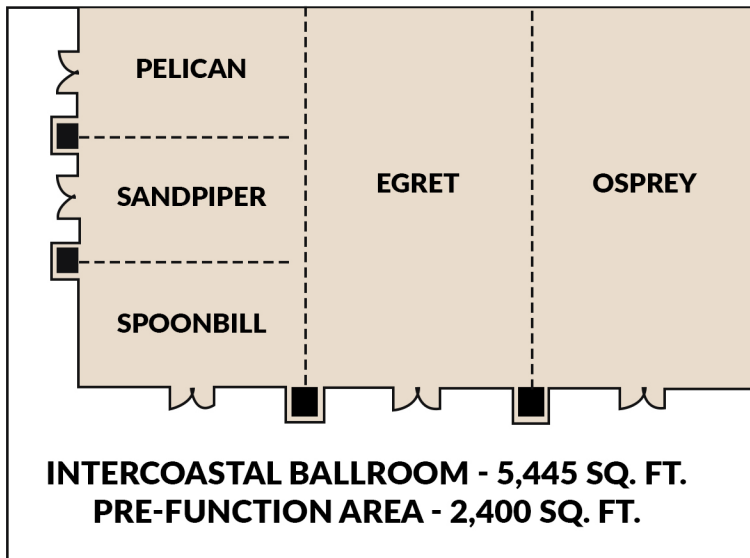

CONTACT INFORMATION:

Christina Earp
Area Sales Manager
christina.earp@ad1global.com
321-779-7177

HOLIDAY INN MELBOURNE-VIERA HOTEL & CONFERENCE CENTER

CONFERENCE CENTER LAYOUT

HOTEL LAYOUT

EVENT DIAGRAMS AVAILABLE