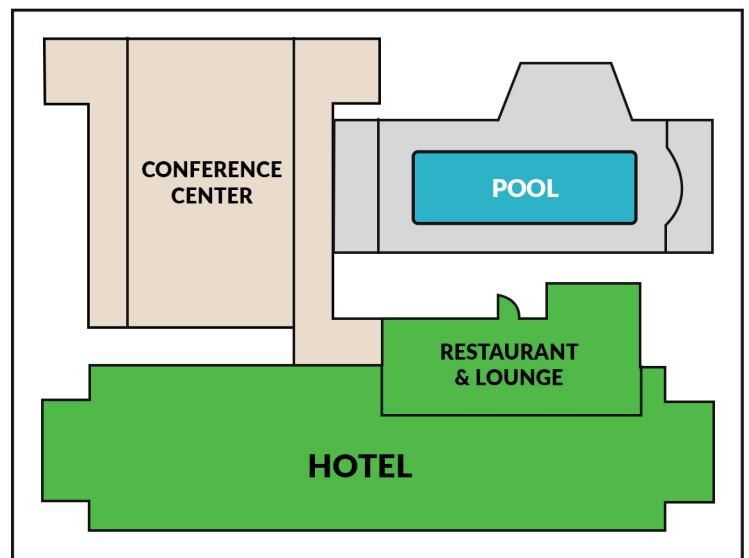

Coming here for business? We are also conveniently located close to Patrick Air Force Base, numerous manufacturers and IT and aerospace companies headquartered here in Central Florida. Relax in our bright and spaciouly appointed rooms complete with Keurig's, mini fridges and flat screen TV's. Enjoy a cocktail, snack or meal in our lounge or restaurant. Check your email or print your boarding pass in our 24-hour business center. Stay fit in our fitness center and outdoor pool.

Need to host a social event such as a wedding or reception here on the Space Coast? Or maybe a work function such as a conference or workshop? Our conference center with 7800 sq. ft. of flexible event space, delicious banquet menus and experienced staff is the perfect spot for your next meeting or event.

GUEST ROOM AMENITIES:

- Hair Dryer
- Iron & Ironing Board
- Keurig
- Mini Fridge
- 37" HD Flat Screen TV
- Cable Television
- Free Wi-Fi

CONFERENCE CENTER:

- 7,800 Sq. Ft Flexible Meeting Space
- Five Meeting Rooms
- 50 to 360 Theater Style
- 30 to 260 Classroom Style
- 60-700 Reception
- Complete Food & Beverage Services
- Free WI-FI
- 2,400 Sq.Ft Pre-Function Space

CONTACT INFORMATION:

Christina Earp
Area Sales Manager
christina.earp@ad1global.com
321-779-7177

HOLIDAY INN MELBOURNE-VIERA HOTEL & CONFERENCE CENTER

CONFERENCE CENTER LAYOUT

HOTEL LAYOUT

EVENT DIAGRAMS AVAILABLE