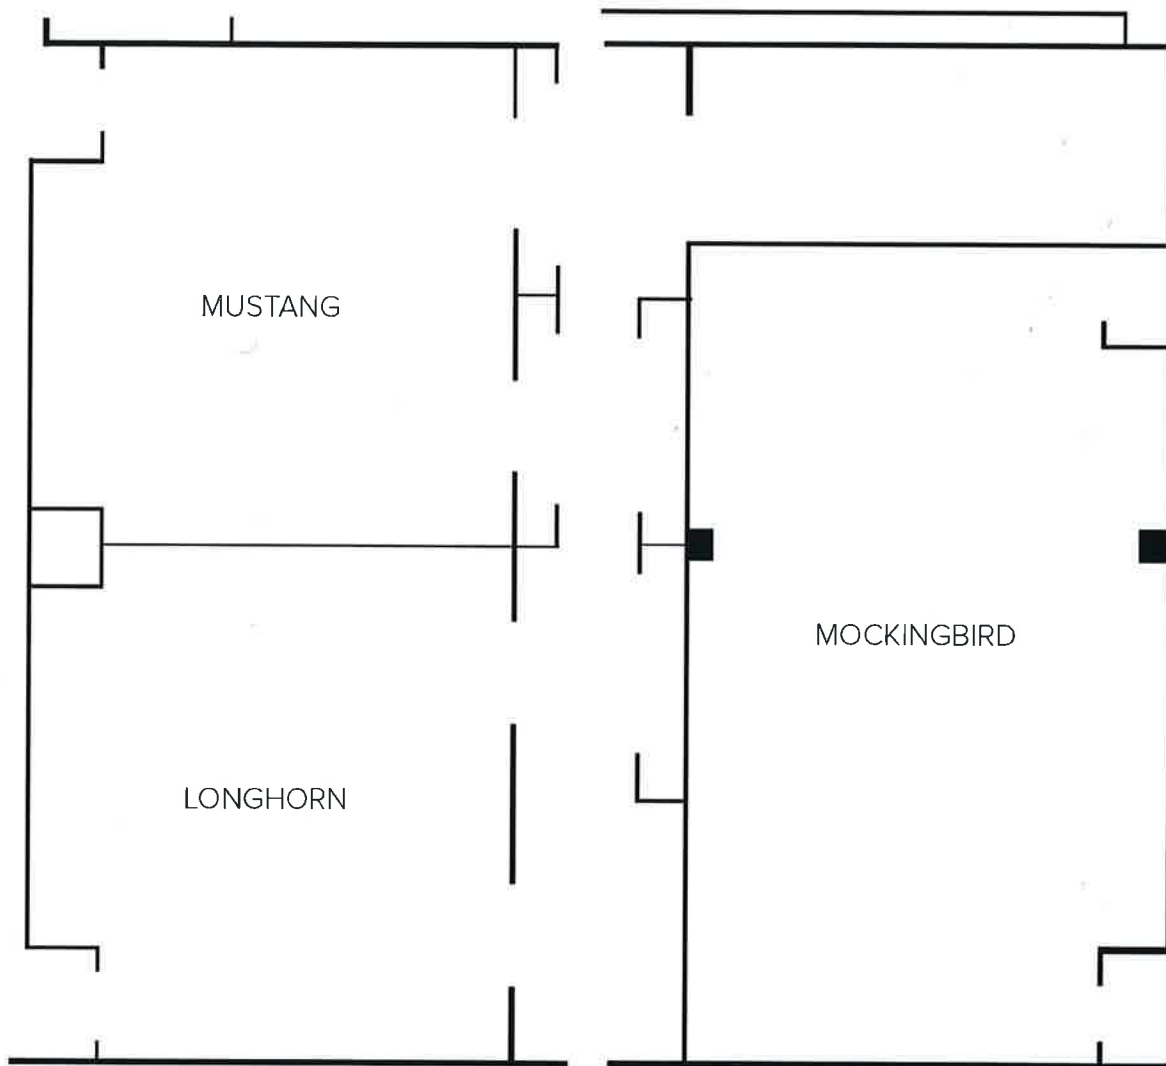

Meeting Room Capacity

*Room Capacity may change with audiovisual equipment

	AREA	SQ. FT.	CLASSROOM	THEATRE	CRESCENT ROUNDS	FULL ROUNDS	CONFERENCE	U-SHAPE	HOLLOW SQUARE
MUSTANG	26' X 25'	650	25	40	24	40	20	20	25
LONGHORN	26' X 25'	650	25	40	24	40	20	20	25
MOCKINGBIRD	25' X 44'	1,100	45	80	60	60	45	50	55
BOARDROOM	12' X 18'	216	N/A	N/A	N/A	N/A	8	N/A	N/A