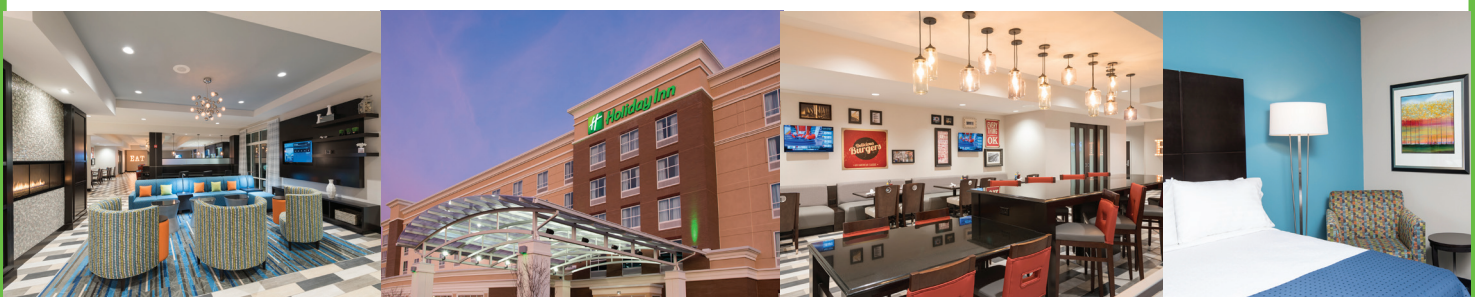

HOLIDAY INN INDIANAPOLIS AIRPORT

AMERIPLEX BUSINESS PARK

NEW Full Service Hotel. Located in the Ameriplex Business Park, one mile from the new Indianapolis Airport terminal at exit 68 off I-70, just 9 miles to Downtown Indianapolis.

OUR HOTEL OFFERS:

- **122** Guest Rooms
- **Complimentary** High-Speed Internet Access
- **On-site** Restaurant Open for Lunch and Dinner
- Morning and Evening Room Service
- Sweet Shop
- Indoor Pool
- Fitness Center
- LCD HDTVs in guest rooms
- In-room hospitality center with fridge and microwave
- 24/7 Complimentary IND- Airport Shuttle Service

ATTRACTIONS, LANDMARKS, & SHOPPING

- Shops at Perry Crossing - 4 miles
- Plainfield Business and Industrial Parks - 5 miles
- Chateau Thomas Winery - 5 miles
- Lucas Oil Raceway - 12 miles
- Indianapolis Motor Speedway - 12 miles

Full Service Banquet Facilities Capacity Chart

Room	Sq. Ft	Dimensions	Theatre	Conference	Classroom	Banquet	Ceiling Ht.	Pricing
Executive Board Room - Oshkosh	260	20 x 13	-	10	-	-	12	*
Meeting Room - Portsmouth	308	22 x 14	20	12	-	-	12	*
Grand Ballroom	3198	78 x 41	360	60	204	216	12	*
Holyoke	1066	26 x 41	120	35	60	72	12	*
Riverside	1066	26 x 41	120	35	60	72	12	*
Laurel	1066	26 x 41	120	35	60	72	12	*

*Pricing varies based on number of overnight guest rooms and food & beverages requirements

8555 Stansted Road
Indianapolis, IN 46241

24-hr complimentary shuttle
to and from Indy Airport

For more information call
317/856-6200

Contact our sales team
gmgr@hiindyairport.com

Visit us online
holidayinn.com/indianaairport