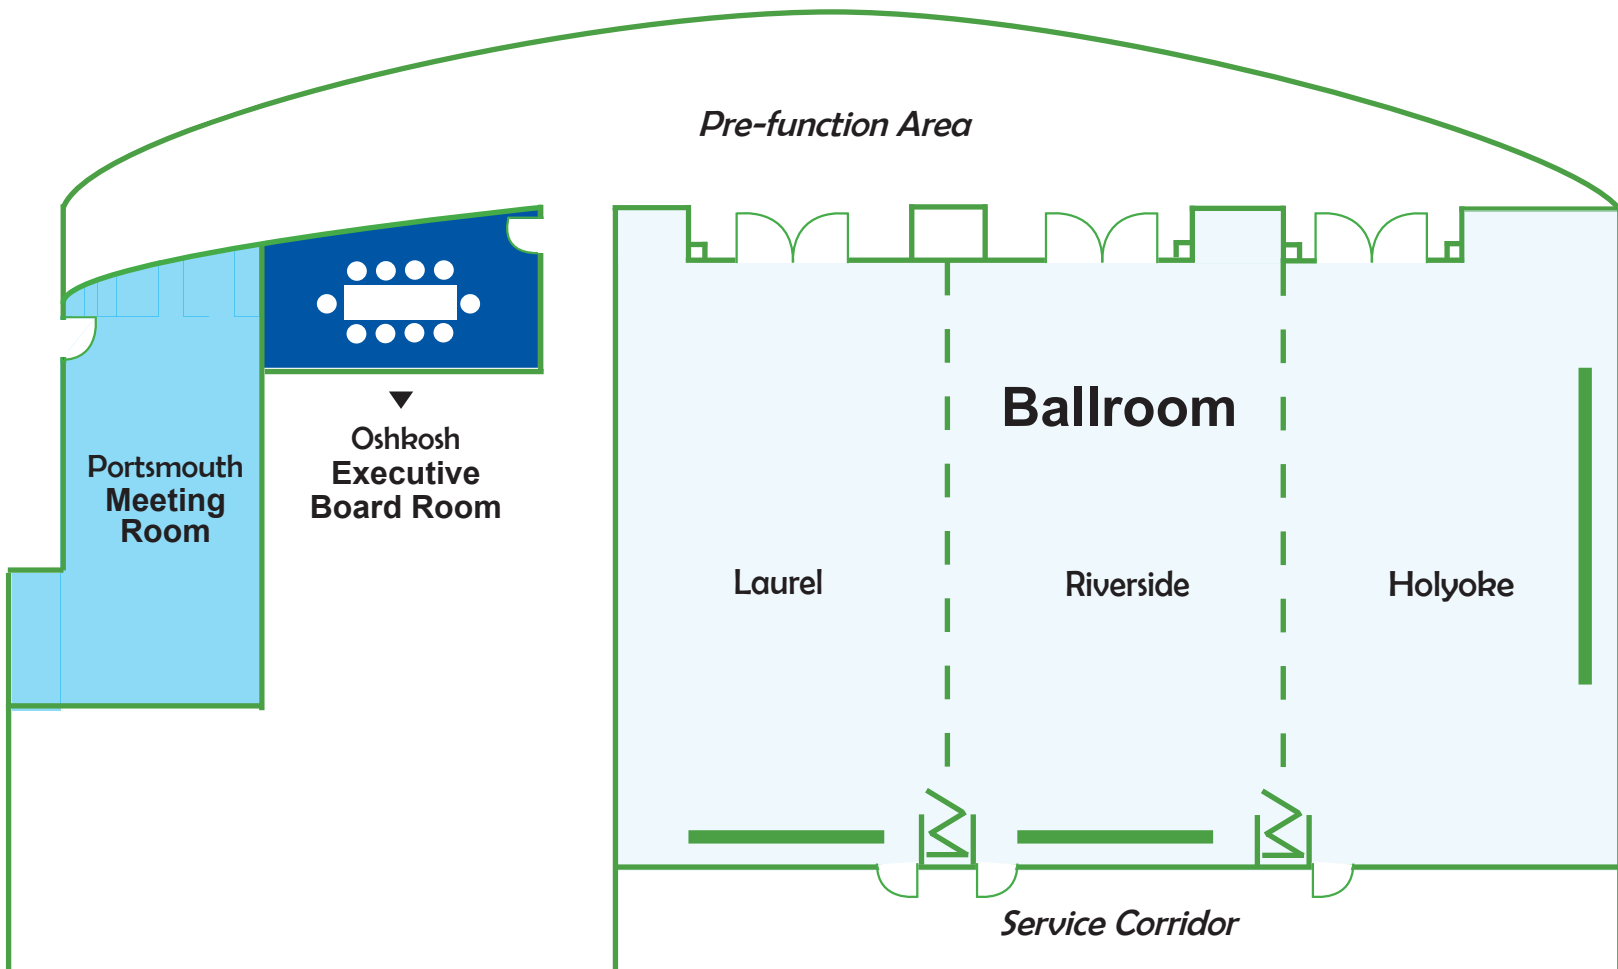

#### Full Service Banquet Facilities Capacity Chart

Room	Sq. Ft	Dimensions	Theatre	Conference	Classroom	Banquet	Ceiling Ht.	Pricing
Executive Board Room - Oshkosh	260	20 x 13	-	10	-	-	12	*
Meeting Room - Portsmouth	308	22 x 14	20	12	-	-	12	*
Grand Ballroom	3198	78 x 41	360	60	204	216	12	*
Holyoke	1066	26 x 41	120	35	60	72	12	*
Riverside	1066	26 x 41	120	35	60	72	12	*
Laurel	1066	26 x 41	120	35	60	72	12	*

# Meeting Capacity Chart

Room	Square Footage	Dimensions	Theatre	Conference	Classroom	Banquet	Ceiling Height
Grand Ballroom	3198	78 x 41	360	60	204	216	12'
Holyoke	1066	26 x 41	120	35	60	72	12'
Riverside	1066	26 x 41	120	35	60	72	12'
Laurel	1066	26 x 41	120	35	60	72	12'
Portsmouth	308	22 x 14	20	12	-	-	12'
Oshkosh	260	20 x 13	-	10	-	-	12'