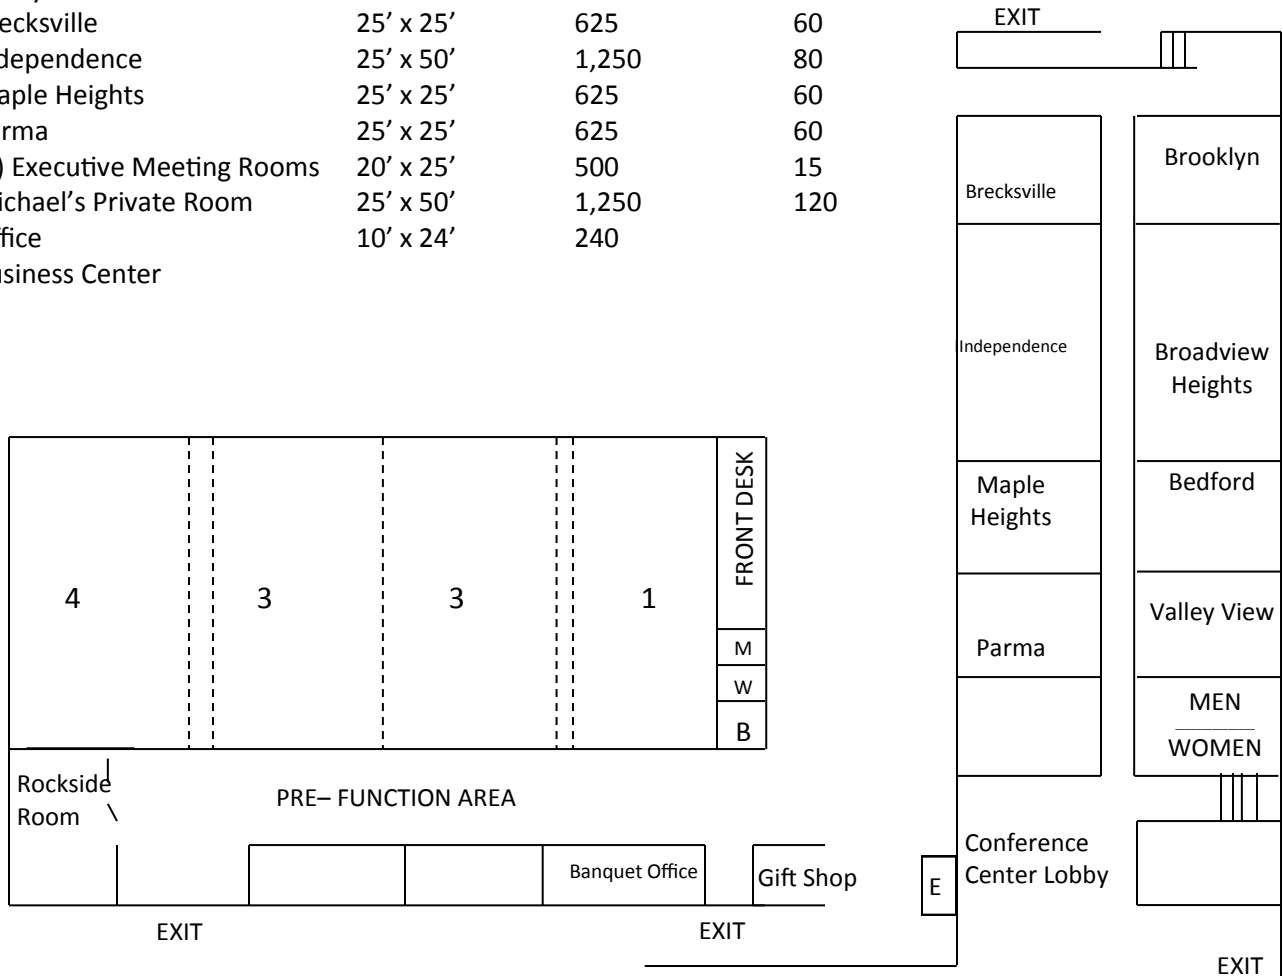

Meeting Room Details

	<i>Room</i>	<i>Dimensions</i>	<i>Square Feet</i>	<i>Capacity</i>
I-4	Grand Ballroom	60' x 150'	9,000	1,000
	Pre-Function Area	15' x 150'	2,250	
	Rockside	21' x 20'	420	50
	Brooklyn	25' x 22'	550	50
	Broadview Heights	25' x 50'	1,250	120
	Bedford	25' x 22'	550	50
	Valley View	25' x 22'	550	50
	Brecksville	25' x 25'	625	60
	Independence	25' x 50'	1,250	80
	Maple Heights	25' x 25'	625	60
	Parma	25' x 25'	625	60
	(4) Executive Meeting Rooms	20' x 25'	500	15
	Michael's Private Room	25' x 50'	1,250	120
	Office	10' x 24'	240	
B	Business Center			

Holiday Inn

Cleveland South

6001 Rockside Road, Independence, Ohio 44131

216-524-8050