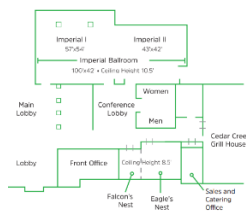

SQUARE FOOTAGE BY ROOM

Imperial Ballroom	4,884
Imperial I	3,078
Imperial II Ballroom	1,806
Eagle's Nest	728
Falcon's Nest	325