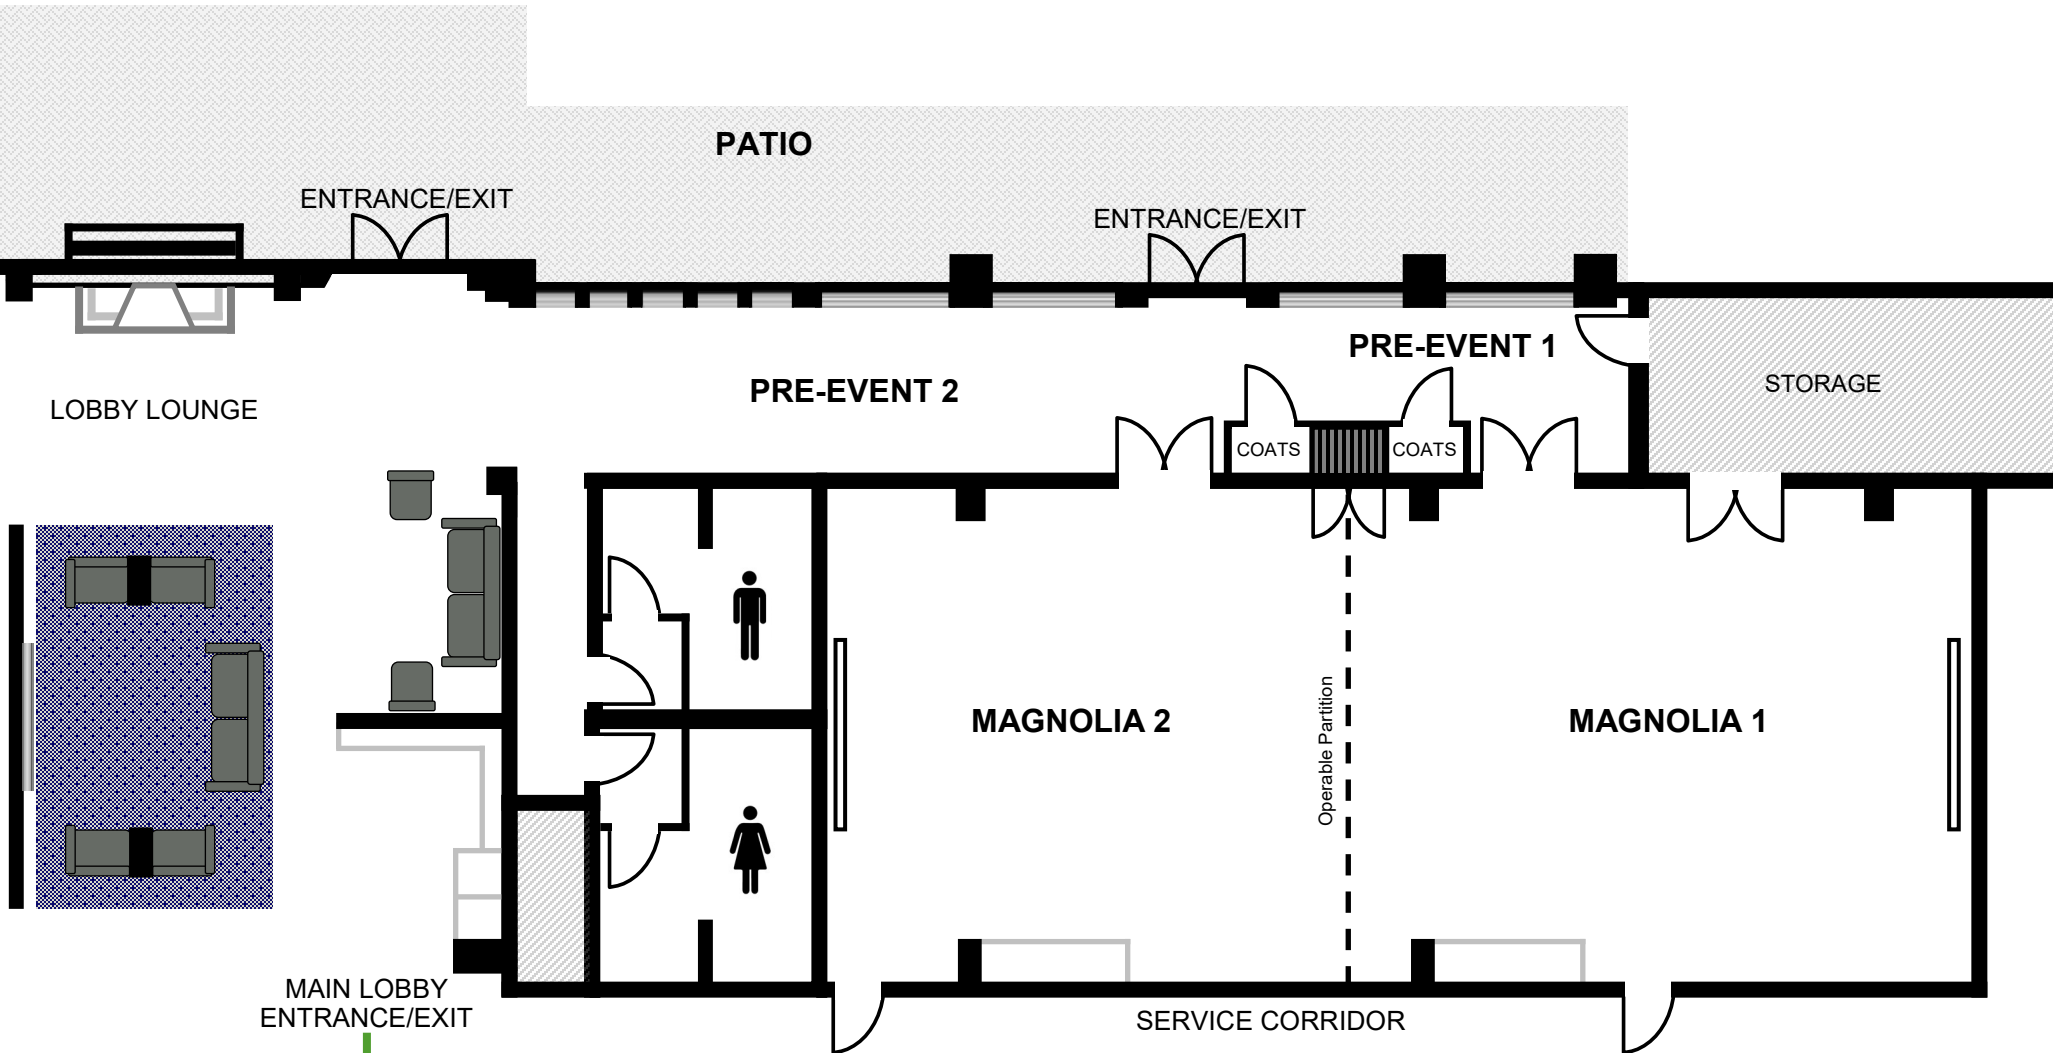

MAIN LOBBY
ENTRANCE/EXIT

ROOM	SQ. FT.	L	W	H	CLASSROOM		BANQUET 8		RECEPTION		CABARET 6	CONFERENCE	H-SQUARE	U-SHAPE	
					3	2	THEATER	Buffet	Plated	Cocktail					Combo
Magnolia 1	1053	39'-0"	27'-0"	12'-0"	63	42	100	48	56	90	56	42	34	36	30
Magnolia 2	877	32'-6"	27'-0"	12'-0"	54	36	96	40	48	80	48	36	28	30	24