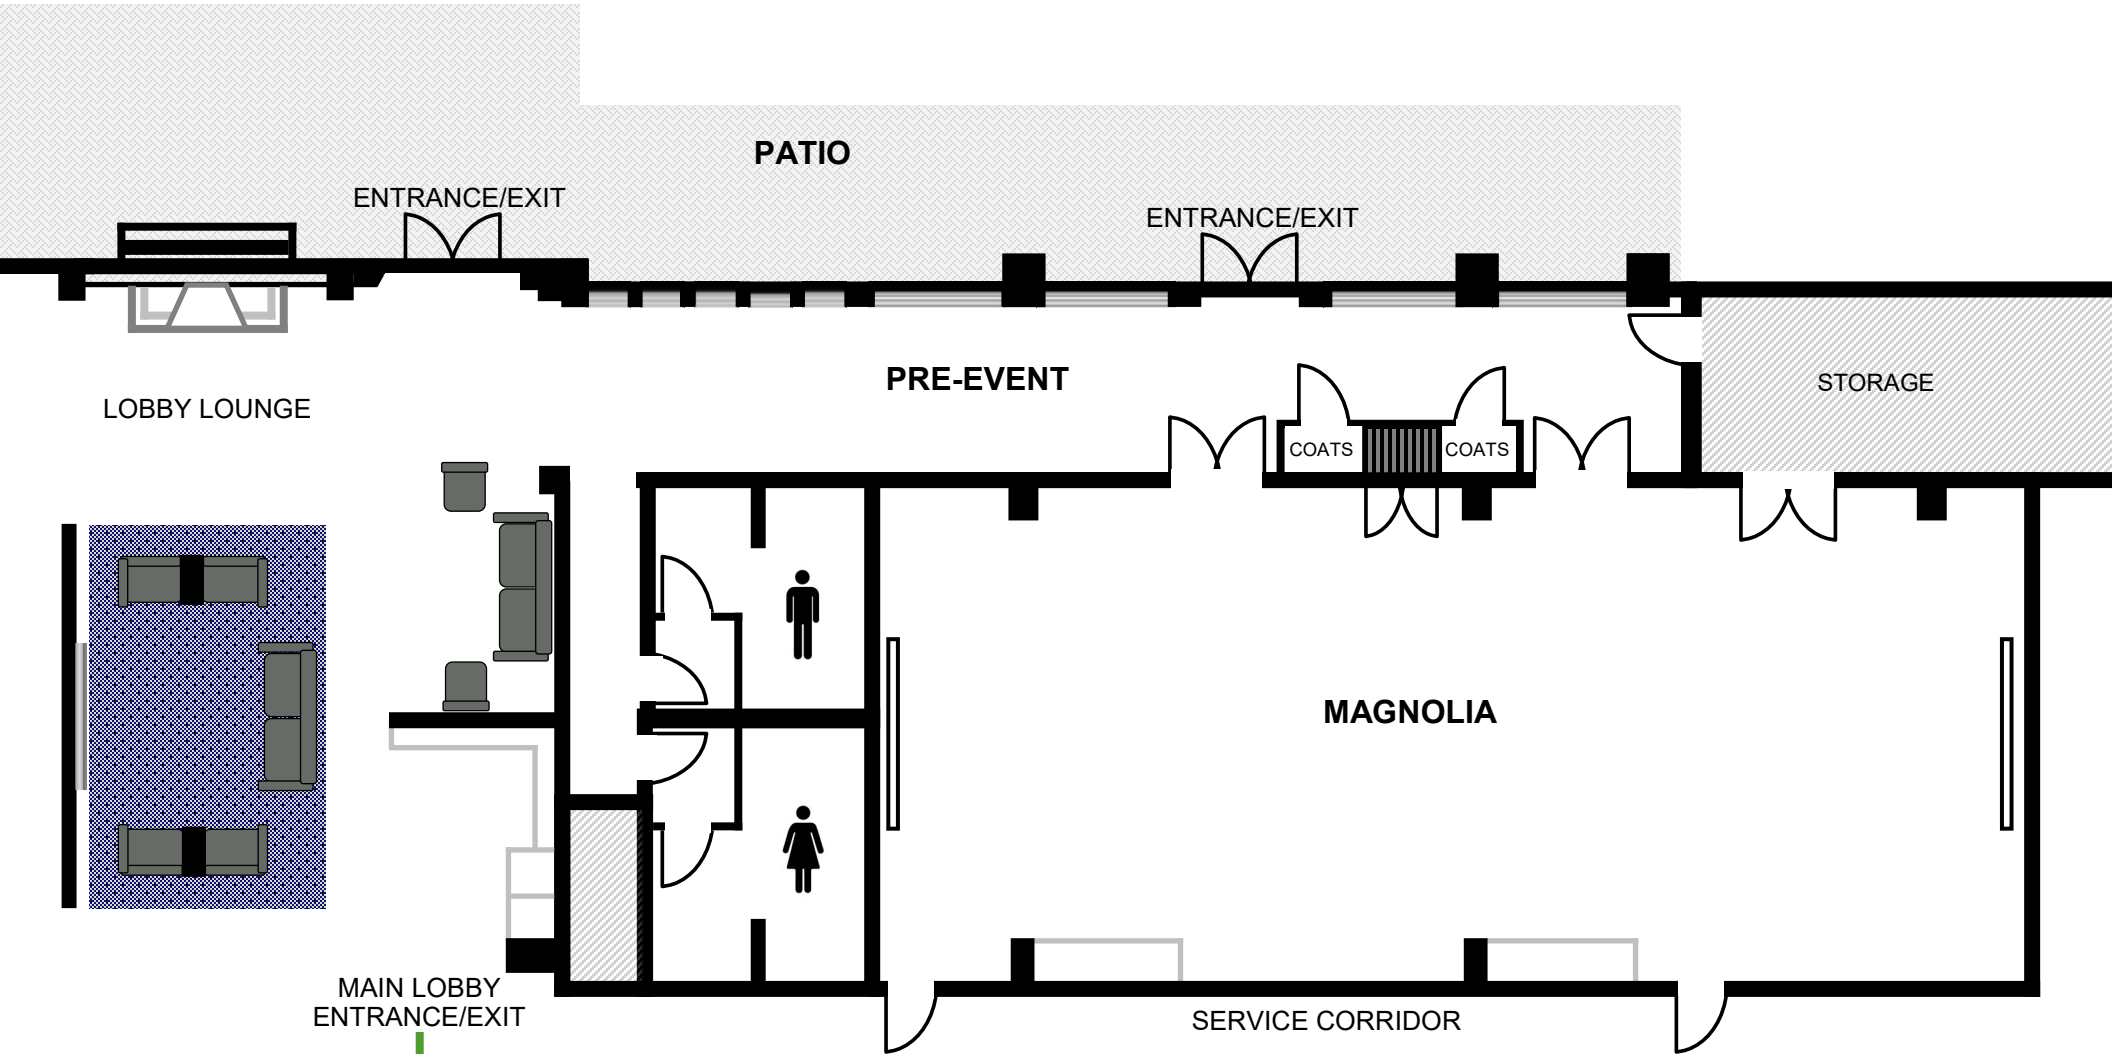

AN IHG® HOTEL

JEFFERSON CITY

Holiday Inn & Suites Jefferson City
 1590 Jefferson Street
 Jefferson City, MO 65109
 P (573) 658 9077 | F (573) 658 9078
HolidayInn.com/JeffersonCity

ROOM	SQ. FT.	L	W	H	CLASSROOM		THEATER	BANQUET 8		RECEPTION		CABARET 6	CONFERENCE	H-SQUARE	U-SHAPE
					3	2		Buffet	Plated	Cocktail	Combo				
Magnolia	1930	71'-6"	27'-0"	12'-0"	126	84	196	88	96	160	96	78	66	66	54

ROOM	SQ. FT.	L	W	H	CLASSROOM		BANQUET 8		RECEPTION		CABARET 6	CONFERENCE	H-SQUARE	U-SHAPE	
					3	2	THEATER	Buffet	Plated	Cocktail					Combo
Magnolia 1	1053	39'-0"	27'-0"	12'-0"	63	42	100	48	56	90	56	42	34	36	30
Magnolia 2	877	32'-6"	27'-0"	12'-0"	54	36	96	40	48	80	48	36	28	30	24