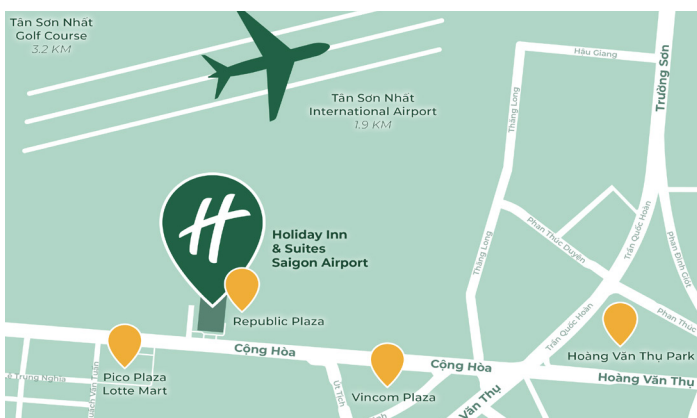

### Holiday Inn & Suites Saigon Airport

📍 18E Cong Hoa Street, Ward 4, Tan Binh District, Ho Chi Minh City, Vietnam  
 🌐 [hisaigonairport.com](http://hisaigonairport.com) | 📞 (+84) 28 3948 5050 | ✉ [sgnsa.info@ihg.com](mailto:sgnsa.info@ihg.com)  
 📘 [holidayinnsaigon](https://www.facebook.com/holidayinnsaigon) | 📷 [holidayinnsaigon](https://www.instagram.com/holidayinnsaigon)