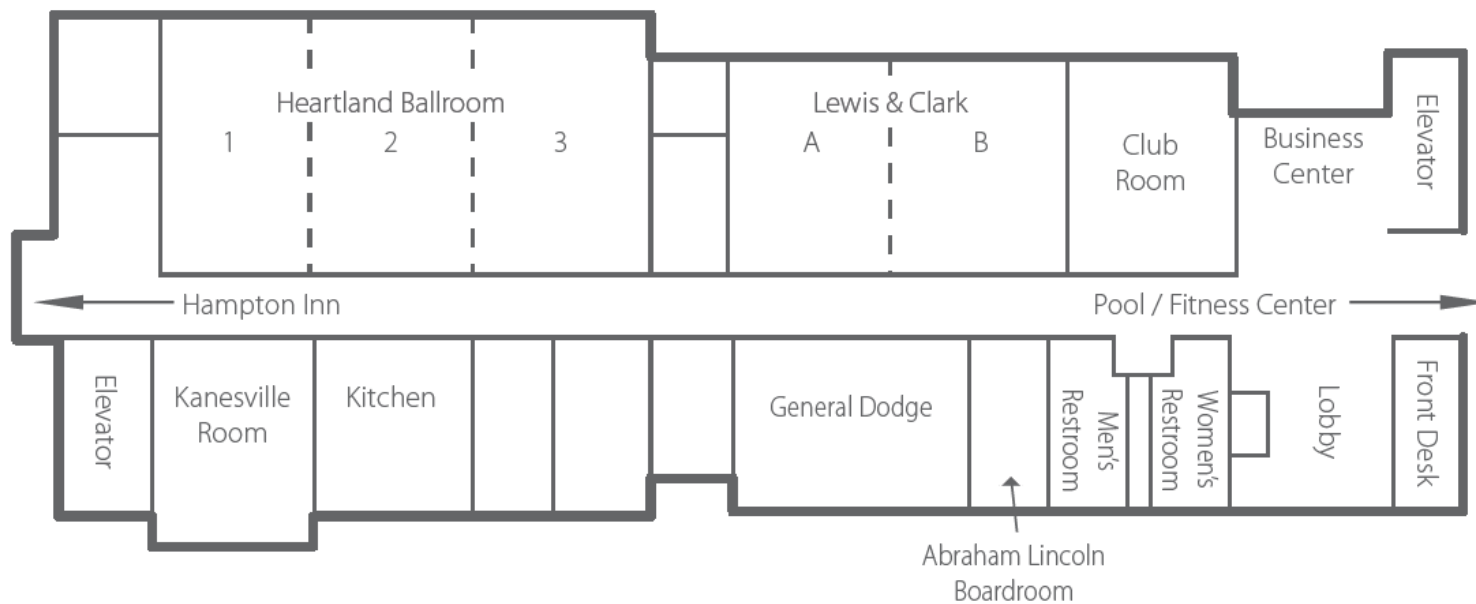

MEETING ROOM	DIMENSIONS (L X W)	SQUARE FOOTAGE	THEATER	CLASSROOM	U-SHAPE	RECEPTION
Kanesville Room	23 x 30	750			Permanent U-shape for 25 people	
Heartland Ballroom	77 x 40	3080	216	130		200
1	25 x 40	1000	72	40	38	64
2	25 x 40	1000	72	40	38	64
3	27 x 40	1080	82	50	40	72
Lewis & Clark	50 x 32	1600	100	70	50	90
A	25 x 30	800	50	35	25	45
B	25 x 32	800	50	35	25	45
General Dodge	24 x 25	600	30	20	18	32
Abraham Lincoln	12 x 22	264			Permanent Boardroom for 12 people	