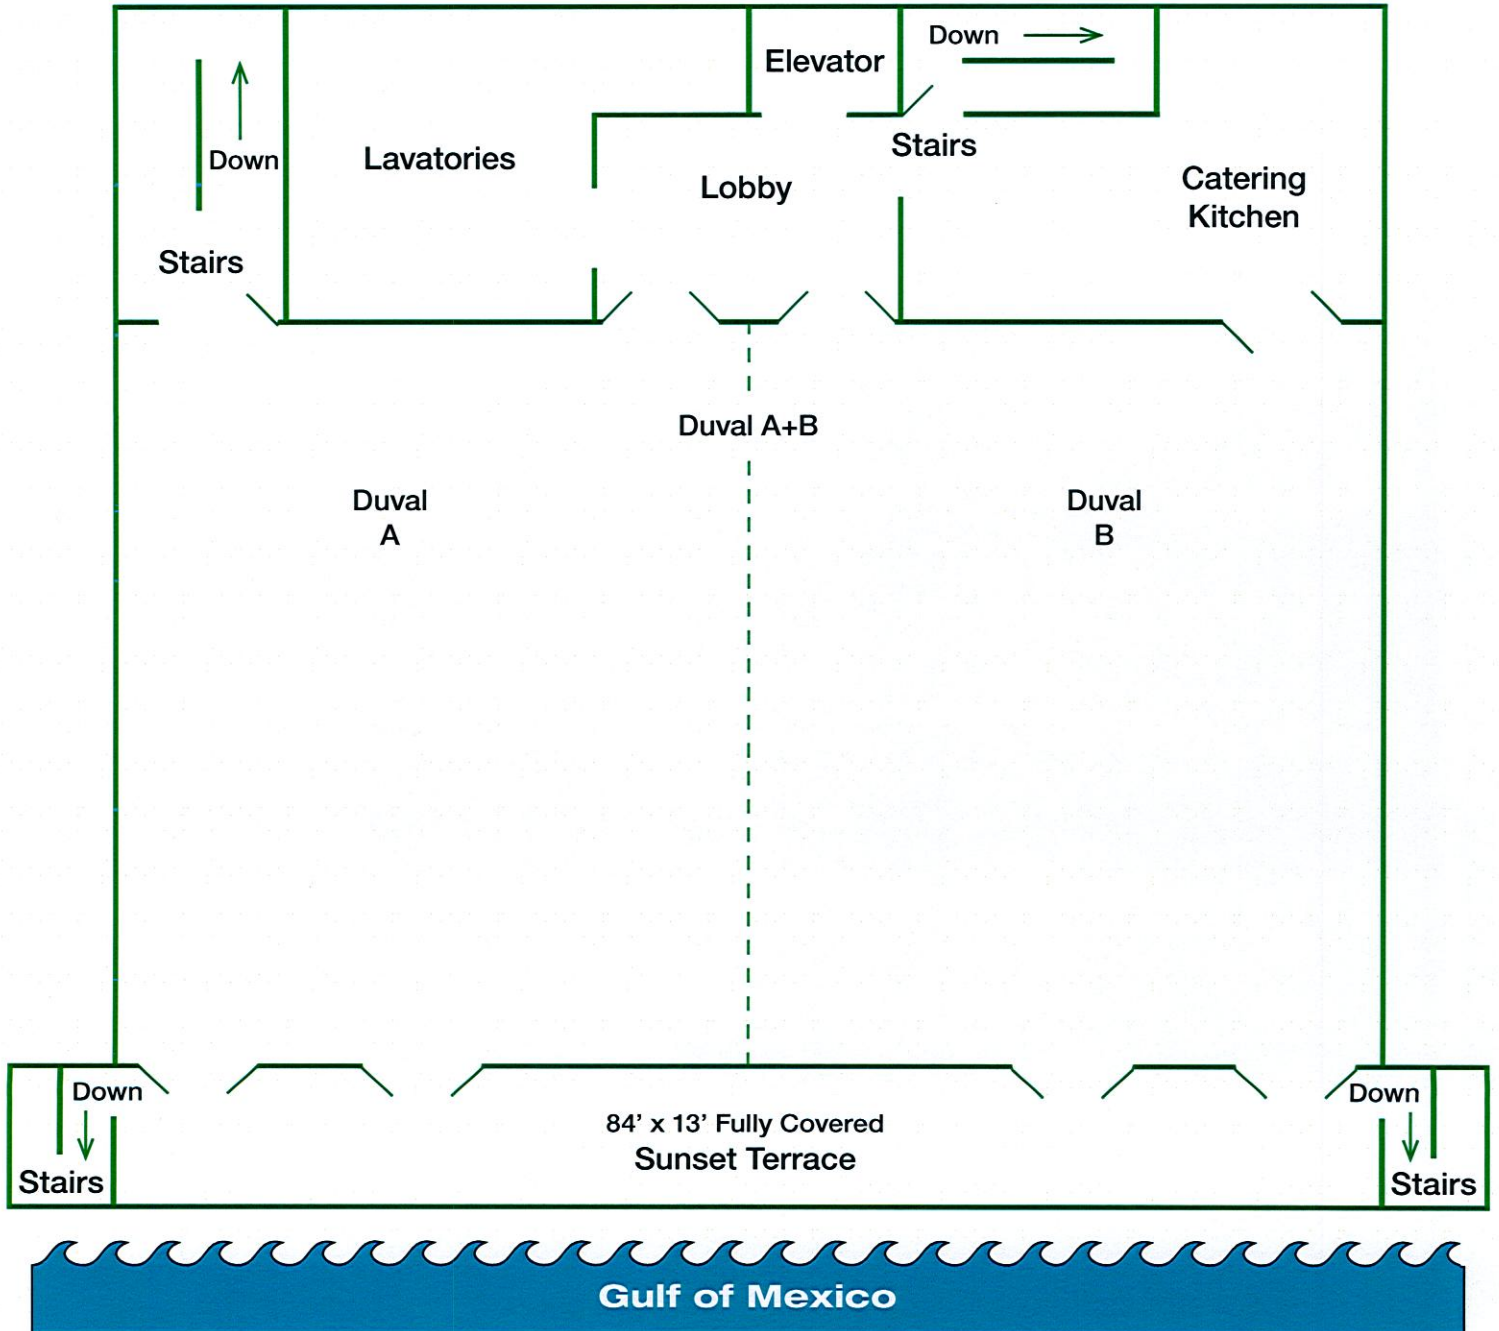

Duval

Ballroom & Conference Center

The Only Gulf Front Ballroom On The Island Of Clearwater Beach

Meeting Room	Dimensions	Sq. Ft.	Ceiling Ht.	Theatre	Reception	Classroom	Banquet
Duval A+B	84' x 48'	4032	10'	350	300	200	250
Duval A	42' x 48'	2016	10'	175	125	100	125
Duval B	42' x 48'	2016	10'	175	125	100	125