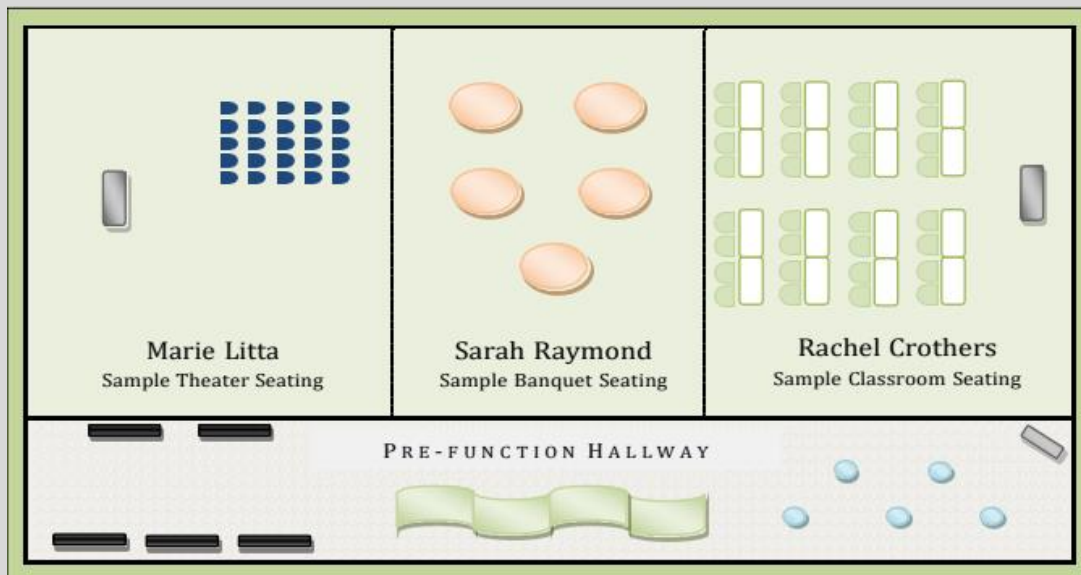

Holiday Inn & Suites Bloomington-Airport

Meeting Room	Dimensions	Banquet	Classroom	Theater
Grand Ballroom (Marie, Sarah, & Rachel)	4,000 sq ft 99' x 40'	250-280	200	300
Marie & Sarah or Rachel & Sarah	2480 sq ft 62' x 40'	128	90	186
Marie Litta	1480 sq ft 37' x 40'	80	56	126
Sarah Raymond	1000 sq ft 25' x 40'	64	30	60
Rachel Crothers	1480 sq ft 37' x 40'	80	56	126
Pre-Function Hallway	1800 sq ft 100' x 18'			
Conference Suite	Conference table of 8 with countertop, sink, and mini fridge. Request availability.			