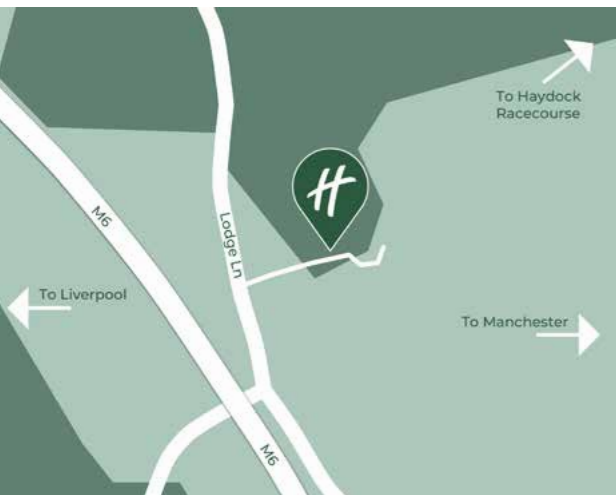

FINDING US

Travel by road

Situated minutes from junction 23 of the M6.

Travel by rail

Nearest mainline station, Newton-le-Willows Railway Station, is a seven minute drive.

Local attractions

Ideally situated just 35 minutes from the heart of Manchester and 45 minutes from Liverpool city centre.