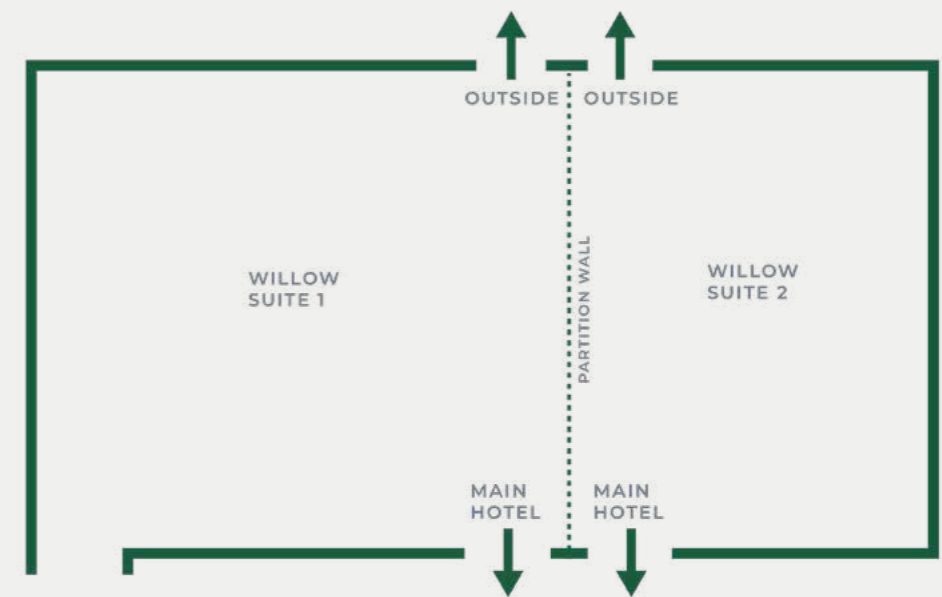

ROOM	DIMENSIONS	AREA	FLOOR	BOARDROOM	U-SHAPE	THEATRE	CLASSROOM	BANQUET	CABARET
WILLOW	17.5 X 9.5 X 2.7M	166M ²	G	60	50	180	70	120	120
WILLOW 1	10 X 9.5 X 2.7M	95M ²	G	30	35	90	36	50	60
WILLOW 2	7.5 X 9.5 X 2.7M	71M ²	G	20	20	60	30	40	30
LOWTON	7.5 X 5 X 2.7M	37.5M ²	G	16	10	25	10	N/A	N/A
SYNDICATE 1	4.2 X 2.4 X 2.4M	10M ²	G	8	N/A	12	4	N/A	N/A
SYNDICATE 2	4.2 X 2.4 X 2.4M	10M ²	G	8	N/A	12	4	N/A	N/A
SYNDICATE 3	4.2 X 2.4 X 2.4M	10M ²	G	8	N/A	12	4	N/A	N/A
SYNDICATE 4	4.2 X 2.4 X 2.4M	10M ²	G	8	N/A	12	4	N/A	N/A
SYNDICATE 5	4.2 X 2.4 X 2.4M	10M ²	G	8	N/A	12	4	N/A	N/A
SYNDICATE 6	4.2 X 2.4 X 2.4M	10M ²	G	8	N/A	12	4	N/A	N/A
SYNDICATE 7	4.2 X 2.4 X 2.4M	10M ²	G	8	N/A	12	4	N/A	N/A
SYNDICATE 8	4.2 X 2.4 X 2.4M	10M ²	G	8	N/A	12	4	N/A	N/A
SYNDICATE 9	4.2 X 2.4 X 2.4M	10M ²	G	8	N/A	12	4	N/A	N/A