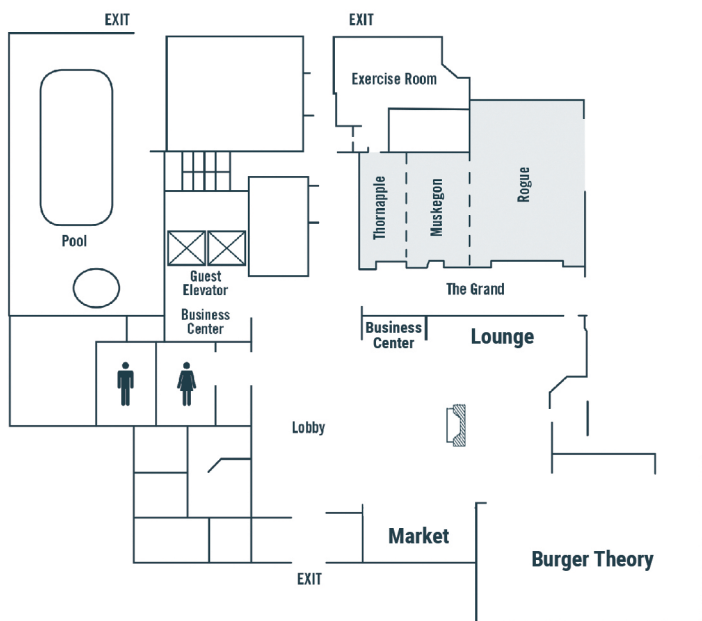

## WHY BOOK WITH US?

Holiday Inn Grand Rapids Downtown is nestled in the heart of Grand Rapids on Pearl Street. We are conveniently located within walking distance of DeVos Place, Van Andel Arena, the Medical Mile, and the area's major corporations.

## FEATURES

175 Contemporary Guestrooms • Complimentary Parking  
Wireless Internet • 24/hr Fitness Center • Indoor Pool & Spa  
Burger Theory • Classic Cuisine All Day • 1,263 sq. ft. of  
Flexible Meeting Space • Full Service Catering Options

# THE SPACE