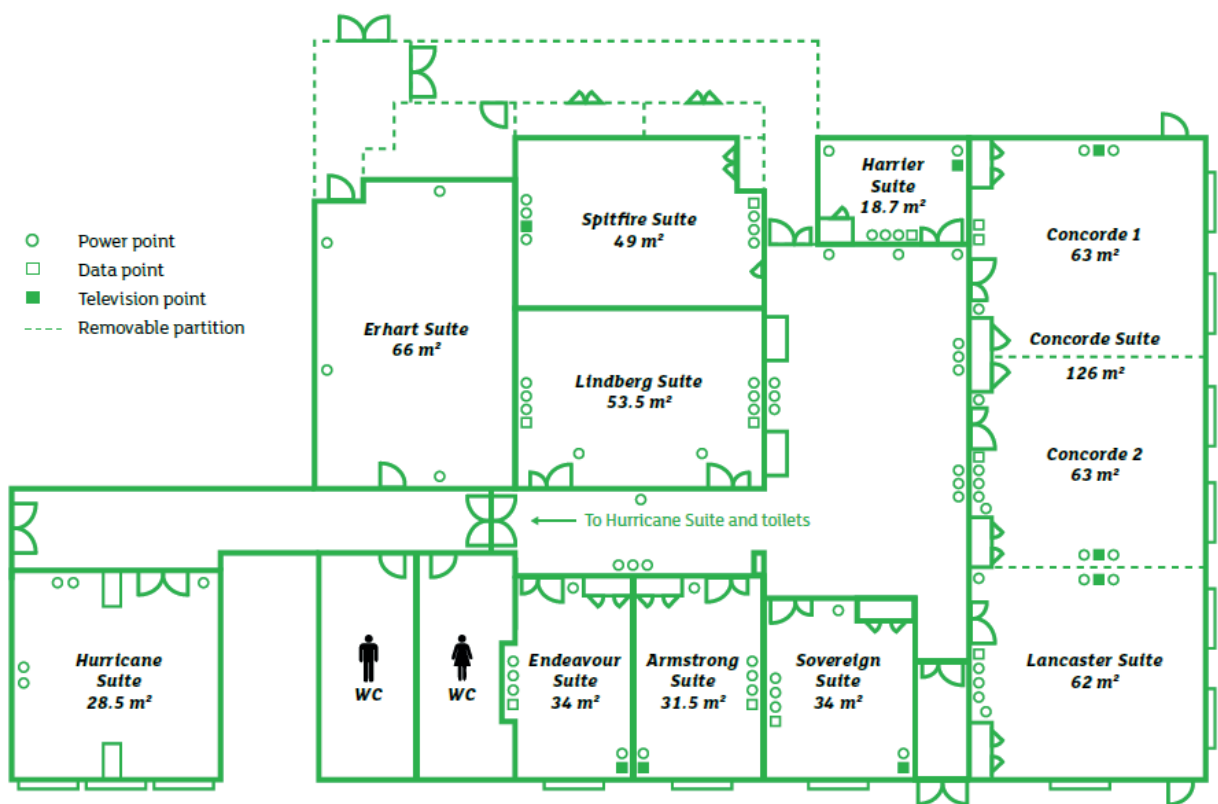

Holiday Inn London-Gatwick Airport

Meetings & Events Fact Sheet

The Holiday Inn London-Gatwick Airport has 216 bedrooms and 11 meeting rooms with a maximum capacity in its largest suite of 220 theatre style. Business facilities are available for use by delegates. This venue boasts an Open Lobby bar and restaurant. It also has 300 on-site parking spaces.

 No. of bedrooms 216  26 twin rooms available

 300 parking spaces on-site  2 charging points  Gatwick Airport (1.2 miles)  Gatwick (0.5 miles)

 11 meeting rooms  Air conditioning in all M&E rooms

	Dimensions (LxW) (m)	Theatre	Classroom	Boardroom	Banquet	Cabaret
Concorde / Lancaster	8.4 x 22.4	220	90	100	150	110
Concorde Suite	8.4 x 15.0	140	60	60	100	70
Concorde 1	8.4 x 7.5	70	30	30	50	30
Concorde 2	8.4 x 7.5	70	30	30	50	30
Lancaster	8.4 x 7.4	60	25	30	50	30
Sovereign	6.4 x 5.3	30	8	14	20	10
Armstrong	7.15 x 4.4	25	8	14	20	10
Endeavour	7.15 x 4.0	25	10	14	20	10
Hurricane	5.2 x 7.1	40	20	25	30	20
Erhart Suite	6.8 x 9.7	70	40	40	50	30
Lindberg Suite	6.3 x 8.5	50	20	25	40	20
Spitfire	8.4 x 5.8	50	20	25	40	20
Harrier	5.35 x 3.5	10	4	8	N/A	N/A