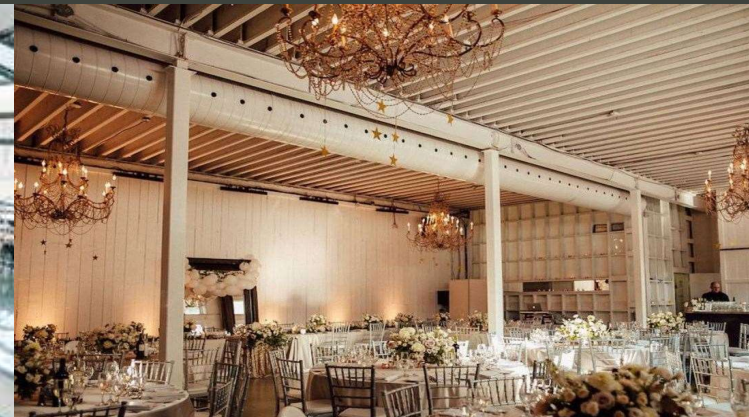

AREA VENUES – 5 TO 10 MINUTES FROM HOTEL

Distillery District (1.2km)

St. James Centre (300m)

Globe & Mail Centre (750m)

Universite de l'Ontario francais (850m)

The Berkeley La Maquette (350m)

The Berkeley Field House (800m)