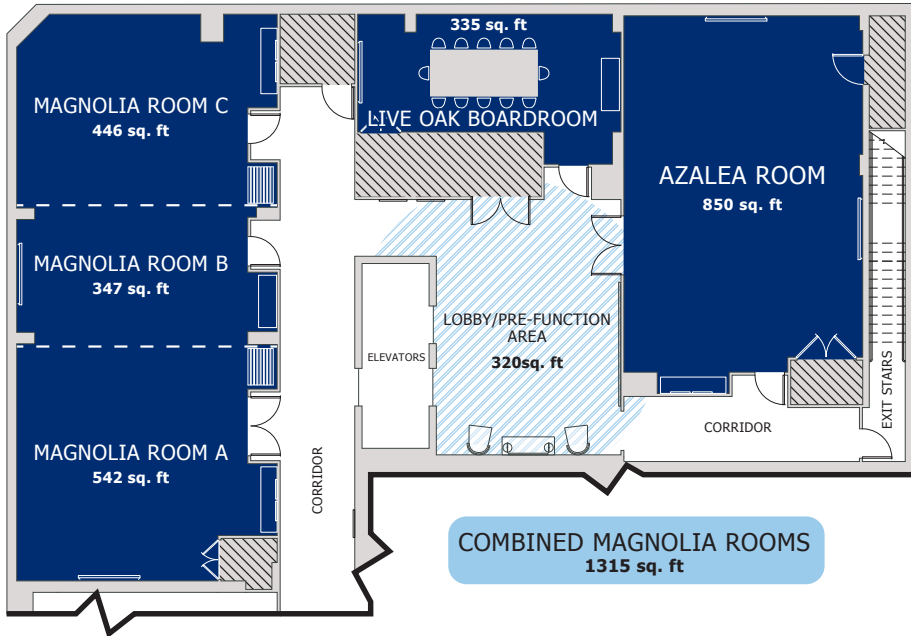

Holiday Inn Express Savannah Historic District

199 East Bay Street • Savannah, GA 31401
 (P) 912-231-9000 • (F) 912-629-4180
 www.savannahlodging.com

AN IHG® HOTEL

CAPACITY CHART

Room Name	Room W x L	Room Size Sq. Ft.	Wall Monitors	Reception	Hollow Square	U-Shape	Conference	Classroom	Full Rounds	Crescent Rounds	Theater
Magnolia A	26.5' x 24'	542 sq. ft	1	33	16	12	14	8	12	10	25
Magnolia B	26.5' x 14'	347 sq. ft	1	10	12	10	10				20
Magnolia C	26.5' x 19.5'	446 sq. ft	No	26	12	10	10	8	12	10	28
Combined Magnolia Rooms A - B	26.5' x 38'	870 sq. ft	2	61	24	20	22	20	24	30	60
Combined Magnolia Rooms A - C	26.5' x 57.5'	1315 sq. ft	2	100	36	32	30	28	48	40	95
Azalea Room	36' x 24'	850 sq. ft	2	60	36	20	18	16	36	30	60
Live Oak Boardroom	15' x 26'	335 sq. ft	1				10				
Pre-Function Area	26.5' x 18'	320 sq. ft	No	30							