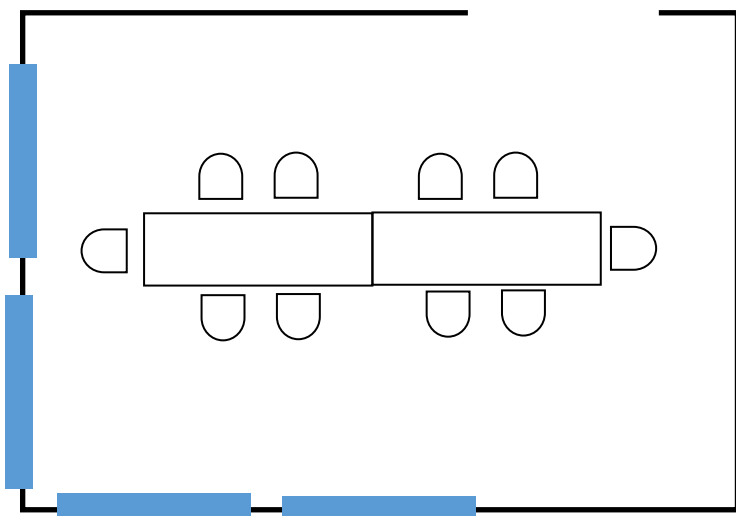

BOSTON LOGAN AIRPORT REVERE

BOSTON LOGAN AIRPORT REVERE

BEACHMONT ROOM

- Flexible Meeting Space with Air-wall
- Natural Lighting
- AV Equipment for Rent
- Catering Options Available
 - Hollow Square for 20 people
 - Classroom for 36 people
 - Banquet for 60 people
 - Theater for 90 people

RUMNEY MARSH BOARDROOM

- Boardroom for 12 people
- 52" LED TV for Presentations

Staybridge Suites Boston Logan Airport Revere
Holiday Inn Express Boston Logan Airport Revere

245 Revere Beach Parkway
 Revere, MA 02151
 P: 781-284-1701