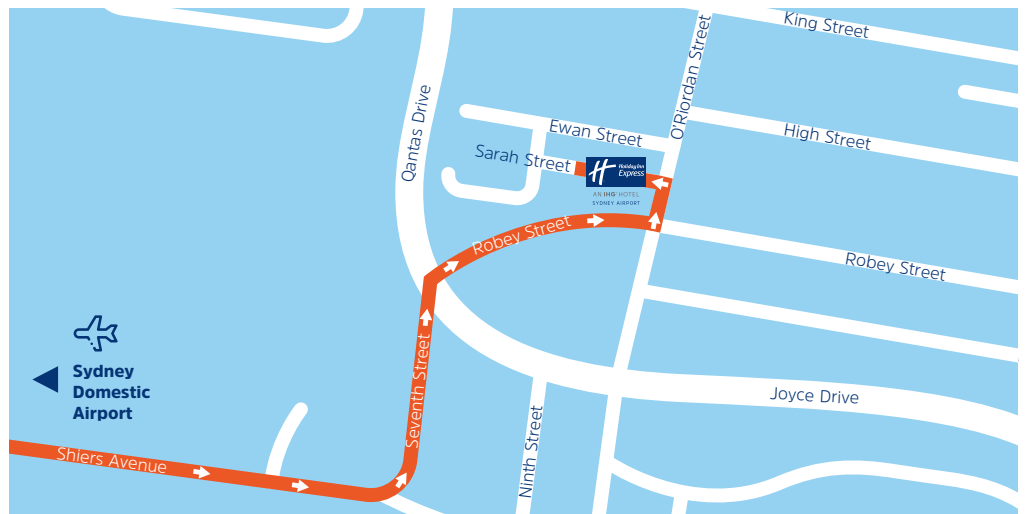

AN IHG® HOTEL  
SYDNEY AIRPORT

## FROM THE INTERNATIONAL AIRPORT VIA QANTAS DRIVE

Travelling on Qantas Drive from the International Airport, turn left at the traffic light at Robey Street, left onto O'Riordan Street and immediately left onto Sarah Street.

## FROM THE DOMESTIC AIRPORT

Exiting from the Domestic Terminal via Seventh Street, turn left at the traffic light at Robey Street, left onto O'Riordan Street and immediately left onto Sarah Street.

## FROM EASTERN SUBURBS OR SYDNEY CBD VIA JOYCE DRIVE

Travelling West on Joyce Drive, at the traffic lights proceed straight onto Qantas Drive, turn right onto Robey Street, left onto O'Riordan Street and immediately left onto Sarah Street.