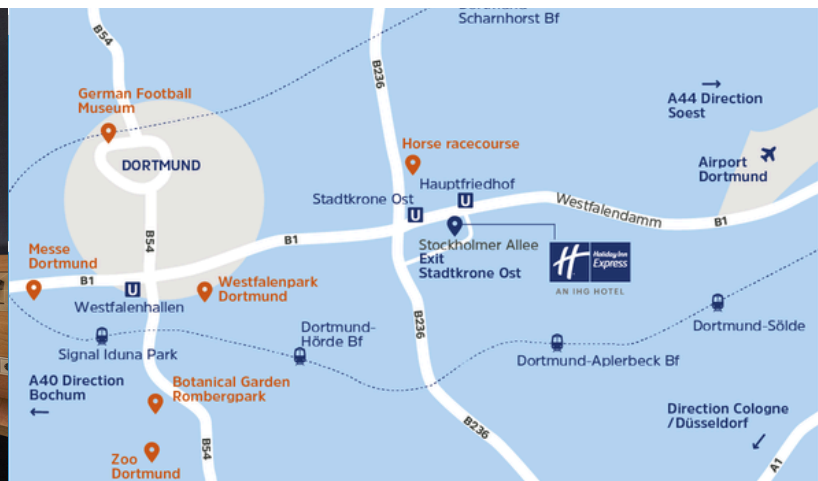

Breakfast

Feeling a bit hungry? For only Euro 15 per person our breakfast buffet is all yours to enjoy. Coffee included!

Lunch

Little bites, snacks and nibbles: What ever you like for a coffee break, we'll provide it for you. Just ask for one of our special menus.

Accommodation

Start your meeting well rested! With us you are enjoying a 20% discount on the daily rate. Breakfast included.

Room Rental

Just want the meeting room and nothing else? Our room rent is just €360 per day. For half a day's usage, we only charge €180.

Parking

The long search is not your thing? Park your car safely in our parking lot - with a 50% discount on regular fee.

Additional Services

In case of having a special request before or during your event: Our motivated staff will do their uttermost to meet your needs.

ONE HOTEL - ALL **EXPRESS SERVICES**

- 107 Next Generation rooms
- Free highspeed Wi-Fi
- 24/7 staffed reception
- Tea- and coffee maker in room
- Express Start Breakfast buffet
- Comfortable beds/pillow menus
- Parking lot with 75 parking spaces (charges apply)
- Vending machines for snacks

HOLIDAY INN EXPRESS® DORTMUND

Moskauer Strasse 1 | 44269 Dortmund | Germany
T: +49 (0) 231 17699 0 | F: +49 (0) 231 17699 100
E: dortmund@hiexpress.com
www.hiexpress.com/dortmund

AIRPORTS

Dortmund Airport (DTM) 7.5KM

PUBLIC TRANSPORT

Dortmund Central Station 7.4KM
Subway Station Hauptfriedhof 0.55KM
Subway Station Stadtkrone Ost 0.55KM

NEARBY ATTRACTIONS

- 15 minutes drive to the Westfalenhallen Dortmund
- 15 minutes drive to the Borusseum (BVB Museum)
- 10 minutes drive to Signal Iduna Park
- 10 minutes drive to Westfalenpark

NEARBY RESTAURANTS

- 1 minute walk to the Vetro Restaurant
- 10 minutes walk to the Restaurant The Ash

NEARBY SHOPS

- 2 minutes drive to SHELL gas station
- 3 minutes drive to Edeka supermarket
- Other supermarkets in the vicinity of the hotel