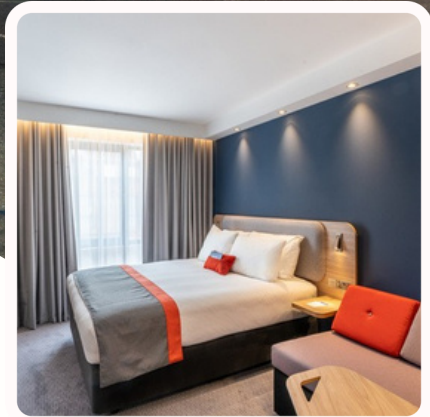

## HOLIDAY INN EXPRESS DERRY – LONDONDERRY AN IHG HOTEL

- ✔ 158 airconditioned bedrooms, Chrome cast TVs and high speed WiFi
- ✔ NEW self-catering Suite with panoramic views on fourth floor of hotel
- ✔ FREE unlimited hot and continental buffet breakfast with every stay
- ✔ City centre location close to attractions, retail, bars & restaurant
- ✔ Lunch and evening meal options to suit every budget
- ✔ Meeting space: Up to 16 delegates in U shape or 24 in theatre style
- ✔ IHG Business Rewards loyalty points available for every meeting
- ✔ IHG One Rewards loyalty points and benefits for your guests
- ✔ Opening April 2026! 25 self catering Holiday Inn Express Suites