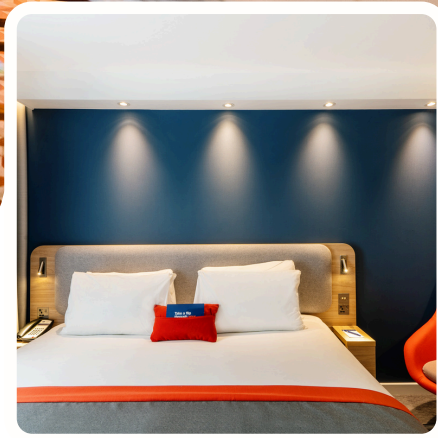

12 HOUR DELEGATE RATE

Full day meeting room hire
Plasma TV, screen, flipchart
Unlimited tea and coffee
Working lunch
Group shuffleboard slam
Head to head darts tournament

£36.95 pp

24 HOUR DELEGATE RATE

Full day meeting room hire
Plasma TV, screen, flipchart
Unlimited tea and coffee
Working lunch
Shuffleboard or karaoke slam
Head to head darts tournament
Welcome drink per person
Kaboodle mezze meal
Overnight B&B stay

£149.00 pp