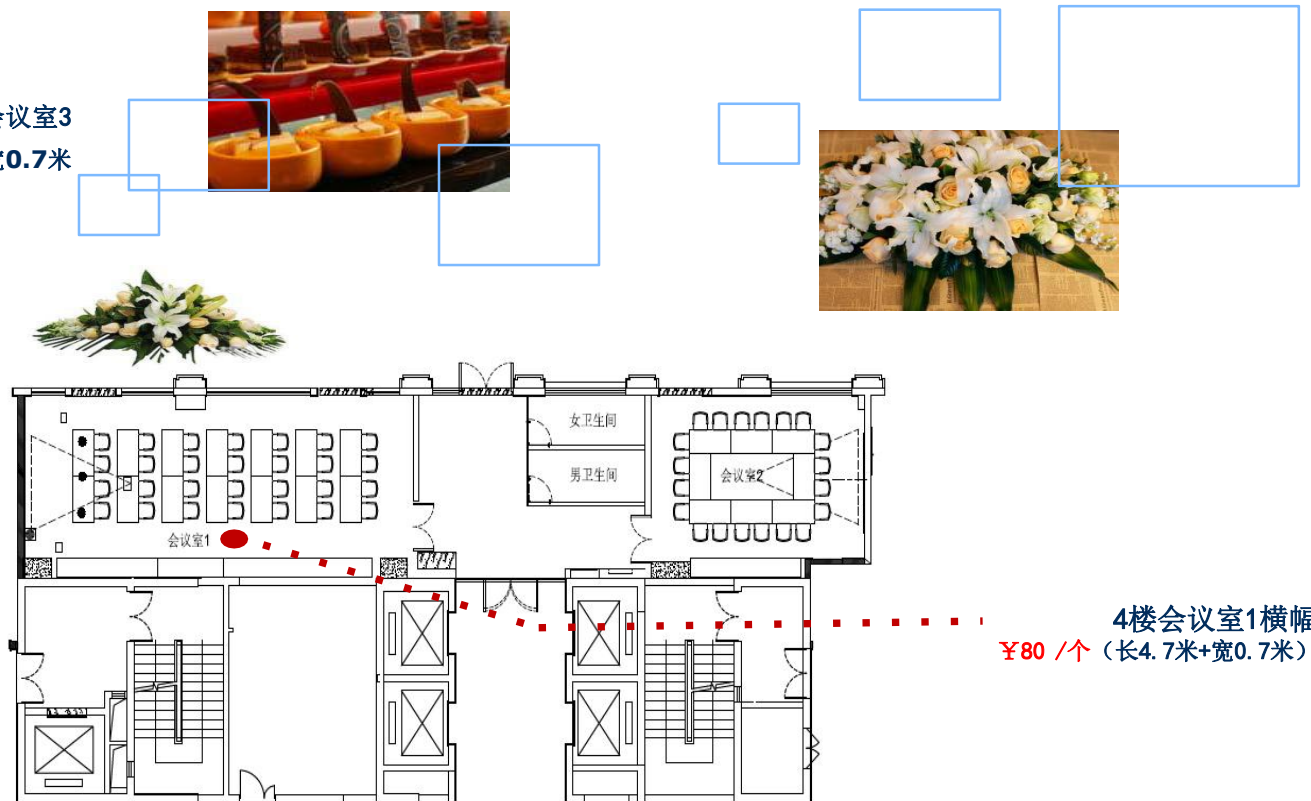

Event Space & Floor Plan

会议场所及平面

会议室 Meeting Room	楼层	Location	尺寸 (米) Size (m)	面积 (平方米) Size (Sq.m)	摆台形式及容量 (人) Seating Capacity Per Set-up (Pax)			
					剧院式 Theater	课桌式 Classroom	U型 U-shape	口型 Square Shape
Meeting Room1 会议室1	4F		长13.3+宽5.7+高2.6	82	70	40	20	24
Meeting Room2 会议室2	4F		长7+宽5.7+高2.6	42	36	20	10	14
Meeting Room3 会议室3	3F		长22.8+宽17+高4.2	388	260	180	80	100
Meeting Room6 会议室6	3F		长17.1+宽7.5+高4.2	126	150	90	40	60