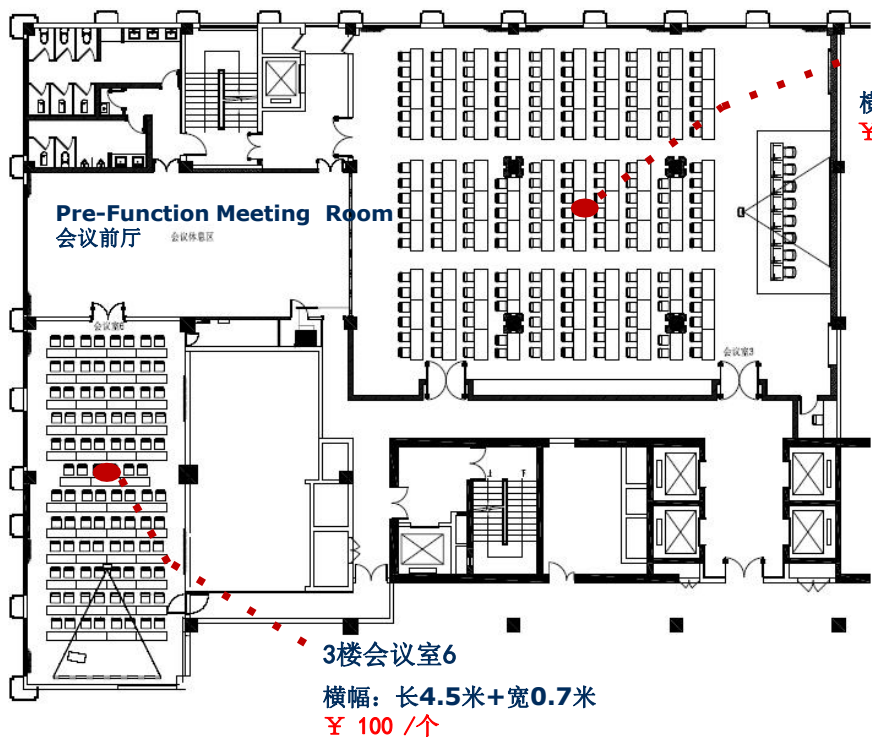

## The Meeting Room 1 会议室1

Meeting Facilities  
会议室设施

Projection Screen Size: 2350 x 1760 mm  
投影屏幕尺寸: 2350 x 1760 mm

Meetingplace area :  
会场面积:  
**82 m<sup>2</sup>.**

Maximum capacity:  
最大容量:  
**70 人**

## The Meeting Room 2 会议室2

Meeting Facilities  
会议室设施

Projection Screen Size: 2350 x 1760 mm  
投影屏幕尺寸: 2350 x 1760 mm

High-speed Internet(Both Wifi and Cable) Bottled mineral water

Pencil and paper

无线及有线高速上网

瓶装矿泉水

铅笔和纸

Meetingplace area :  
会场面积:  
**42 m<sup>2</sup>.**

Maximum capacity:  
最大容量:  
**36人**

## 会议场所及平面

会议室 Meeting Room	楼层	Location	尺寸 (米) Size (m)	面积 (平方米) Size (Sq.m)	摆台形式及容量 (人) Seating Capacity Per Set-up (Pax)			
					剧院式 Theater	课桌式 Classroom	U型 U-shape	口型 Square Shape
Meeting Room1 会议室1	4F		长13.3+宽5.7+高2.6	82	70	40	20	24
Meeting Room2 会议室2	4F		长7+宽5.7+高2.6	42	36	20	10	14
Meeting Room3 会议室3	3F		长22.8+宽17+高4.2	388	260	180	80	100
Meeting Room6 会议室6	3F		长17.1+宽7.5+高4.2	126	150	90	40	60