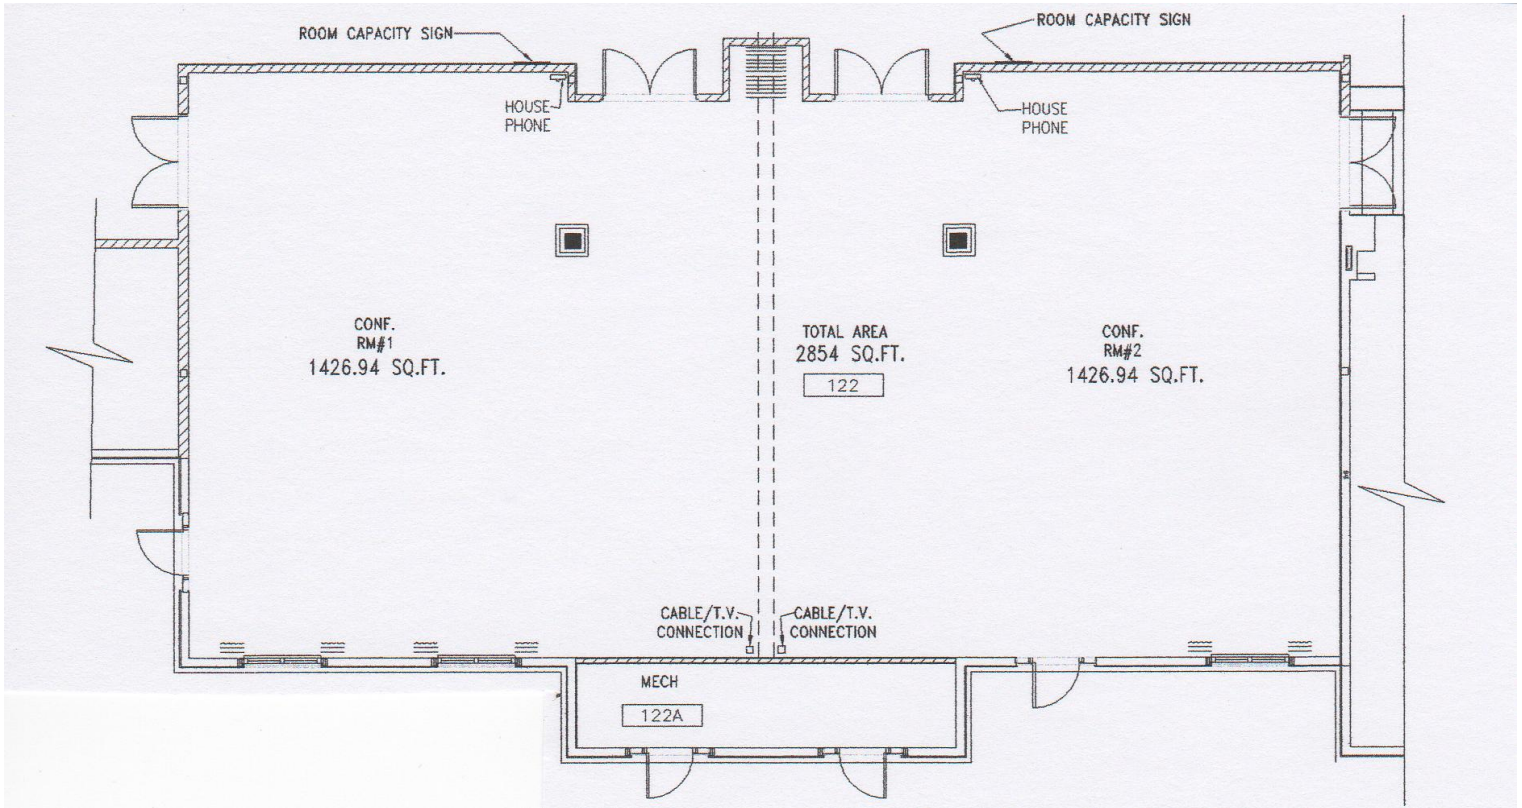

### MEETING ROOM CAPACITIES

	THEATER	CONFERENCE		CLASSROOM	BANQUET	DIMENSIONS	SQUARE FOOTAGE	CEILING HEIGHT	OUTLETS
		U SHAPE IN & OUT SEATING	SQUARE						
EXPO ROOM	285	75/42	48	130	225	39.9 X 74.4	2900	8-10 FT.	110
EXPO 1	145	64/30	38	75	100	38.9 X 37.2	1450	8-10 FT.	110
EXPO 2	145	64/30	38	75	100	38.9 X 37.2	1450	8-10 FT.	110
REDWOOD	40	25+	22	20	24	17 X 26	442	8 FT	110
REDWOOD 1/2	110	45+	60	60	90	37X26	962	8 FT	110
SEQUOIA	60	30+	38	40	50	20X26	520	8 FT	110
HAGGIN OAKS			15	tbd	tbd	24 X 12	288	8 FT	110
DISCOVER STE			15	tbd	tbd	24 X 12	288	8 FT	110

**IMPORTANT NOTE:** These calculations are an approximation of room capacity. Extra room square footage will need to be subtracted to accommodate staging and audio-visual requirements, especially rear projection. Also allow for any columns or other obstructions, actual shape of the room, number of exits and local fire codes