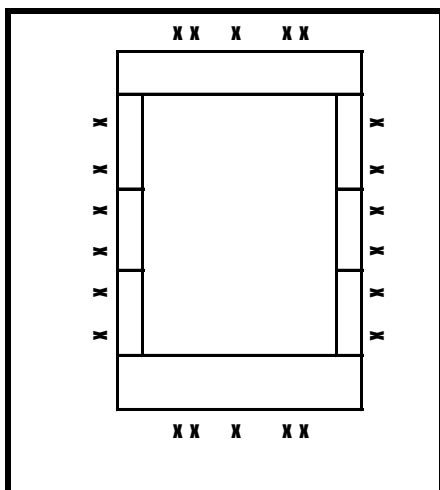

Classroom Style

U Shape

Conference Style

We feature Three flexible meeting and Banquet rooms for any business or social event. The Rio Vista Room , the Regency Room and the Executive Boardroom

Our 2000 sq. feet of versatile meeting and banquet space is ideal for corporate meetings, seminars, family reunions, and social gatherings. Our experienced hospitality team can help coordinate your next event, with diverse catering options at your fingertips. We take the hassle out of planning events!

Rio Vista Room

Capacity - H - 10' L - 43'6 1/2" W - 29'

Classroom Style - 75 People

U Shape - 45 People

Conference Style - 50 People

Regency Room

Capacity - H - 10' L - 24' 3" W - 13'

Classroom Style - 18 People

U Shape - 15 People

Conference Style - 18 People

Executive Board Room

Capacity - H - 10' L - 17' 3" W - 12'

Board Room Table

8 Board Room Chairs