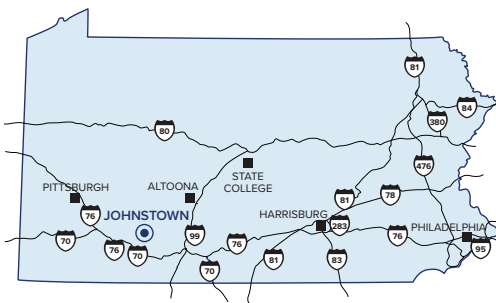

# MAKE YOURSELF COMFORTABLE IN JOHNSTOWN, PA

Located in Cambria County, PA and nestled in the beautiful Alleghenies, 60 miles east of Pittsburgh, Holiday Inn Express Johnstown offers amenities for a productive and restful stay in a town that's rich in arts, culture, and nationally-significant history.

We're conveniently located at the intersection of Routes 219 and 56, just four miles from John Murtha Johnstown-Cambria County Airport, five miles from downtown Johnstown, and minutes from local businesses, attractions, museums, and more.

## NEARBY ATTRACTIONS

- Johnstown Flood Museum
- Johnstown National Flood Memorial
- Johnstown Inclined Plane & Funicular - World's Steepest!
- Ghost Town Trail – Ebensburg Trailhead
- Flight 93 National Memorial

We are located only two miles from Pepsi Bottling Group and Johnstown Industrial Park as well as Concurrent Technologies Corporation, Lockheed Martin, Kongsberg Protech Systems, Kitron, and DRS Laurel Technologies are also nearby.